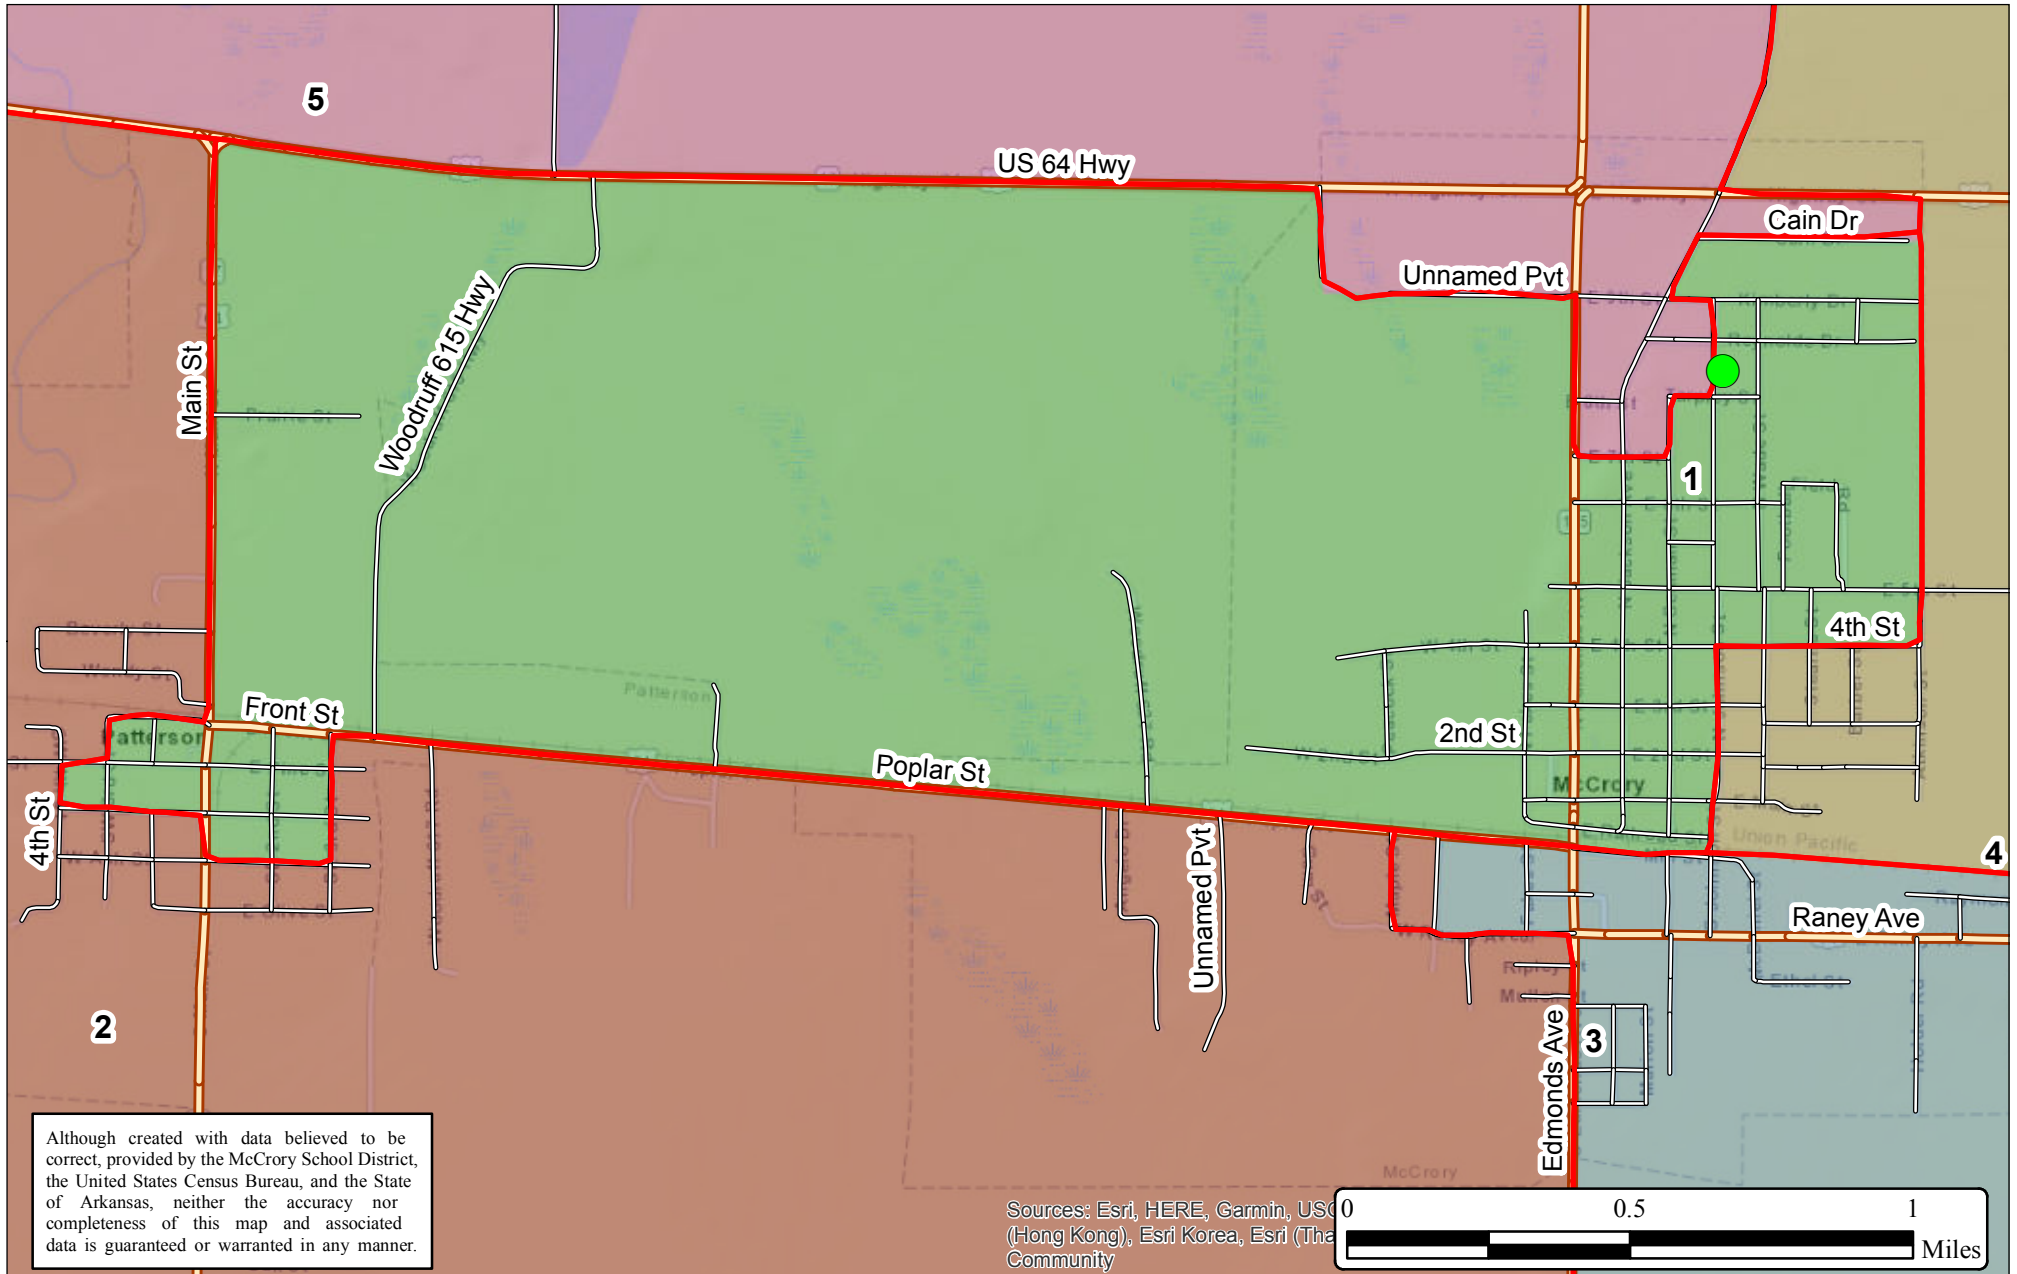

# McCrorry School District

School District Zones Phase 2 - Zone 1  
Map Created: October 20, 2021

Although created with data believed to be correct, provided by the McCrorry School District, the United States Census Bureau, and the State of Arkansas, neither the accuracy nor completeness of this map and associated data is guaranteed or warranted in any manner.

Sources: Esri, HERE, Garmin, USGS (Hong Kong), Esri Korea, Esri (The Community)

0 0.5 1 Miles