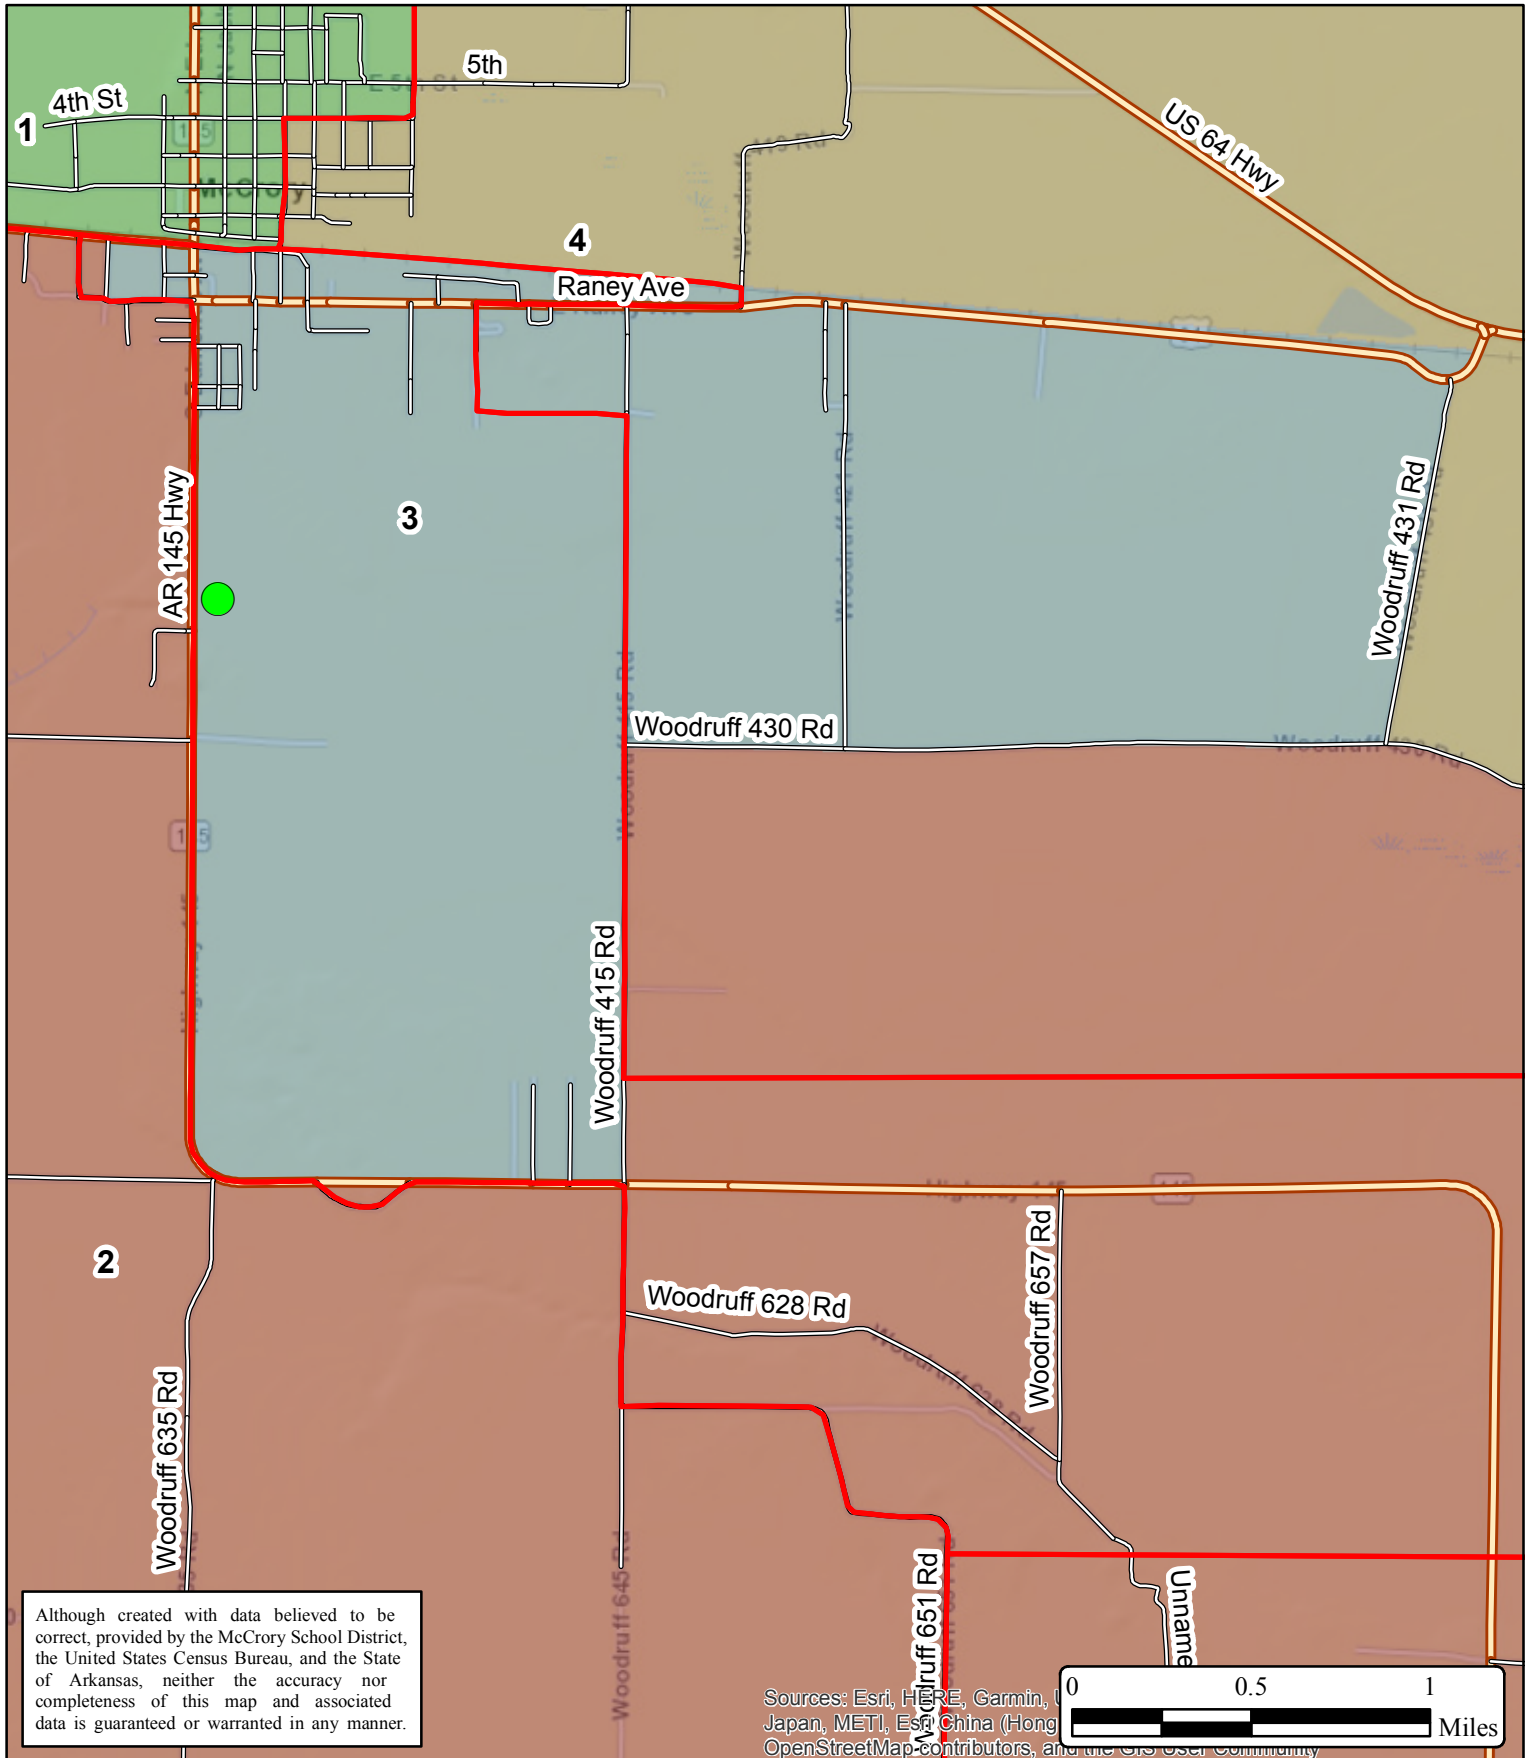

McCrory School District

School District Zones Phase 2 - Zone 3

Map Created: October 20, 2021

Although created with data believed to be correct, provided by the McCrory School District, the United States Census Bureau, and the State of Arkansas, neither the accuracy nor completeness of this map and associated data is guaranteed or warranted in any manner.

Sources: Esri, HERE, Garmin, Japan, METI, Esri China (Hong Kong), Swatch, Bing, OpenStreetMap contributors, and the GIS User Community