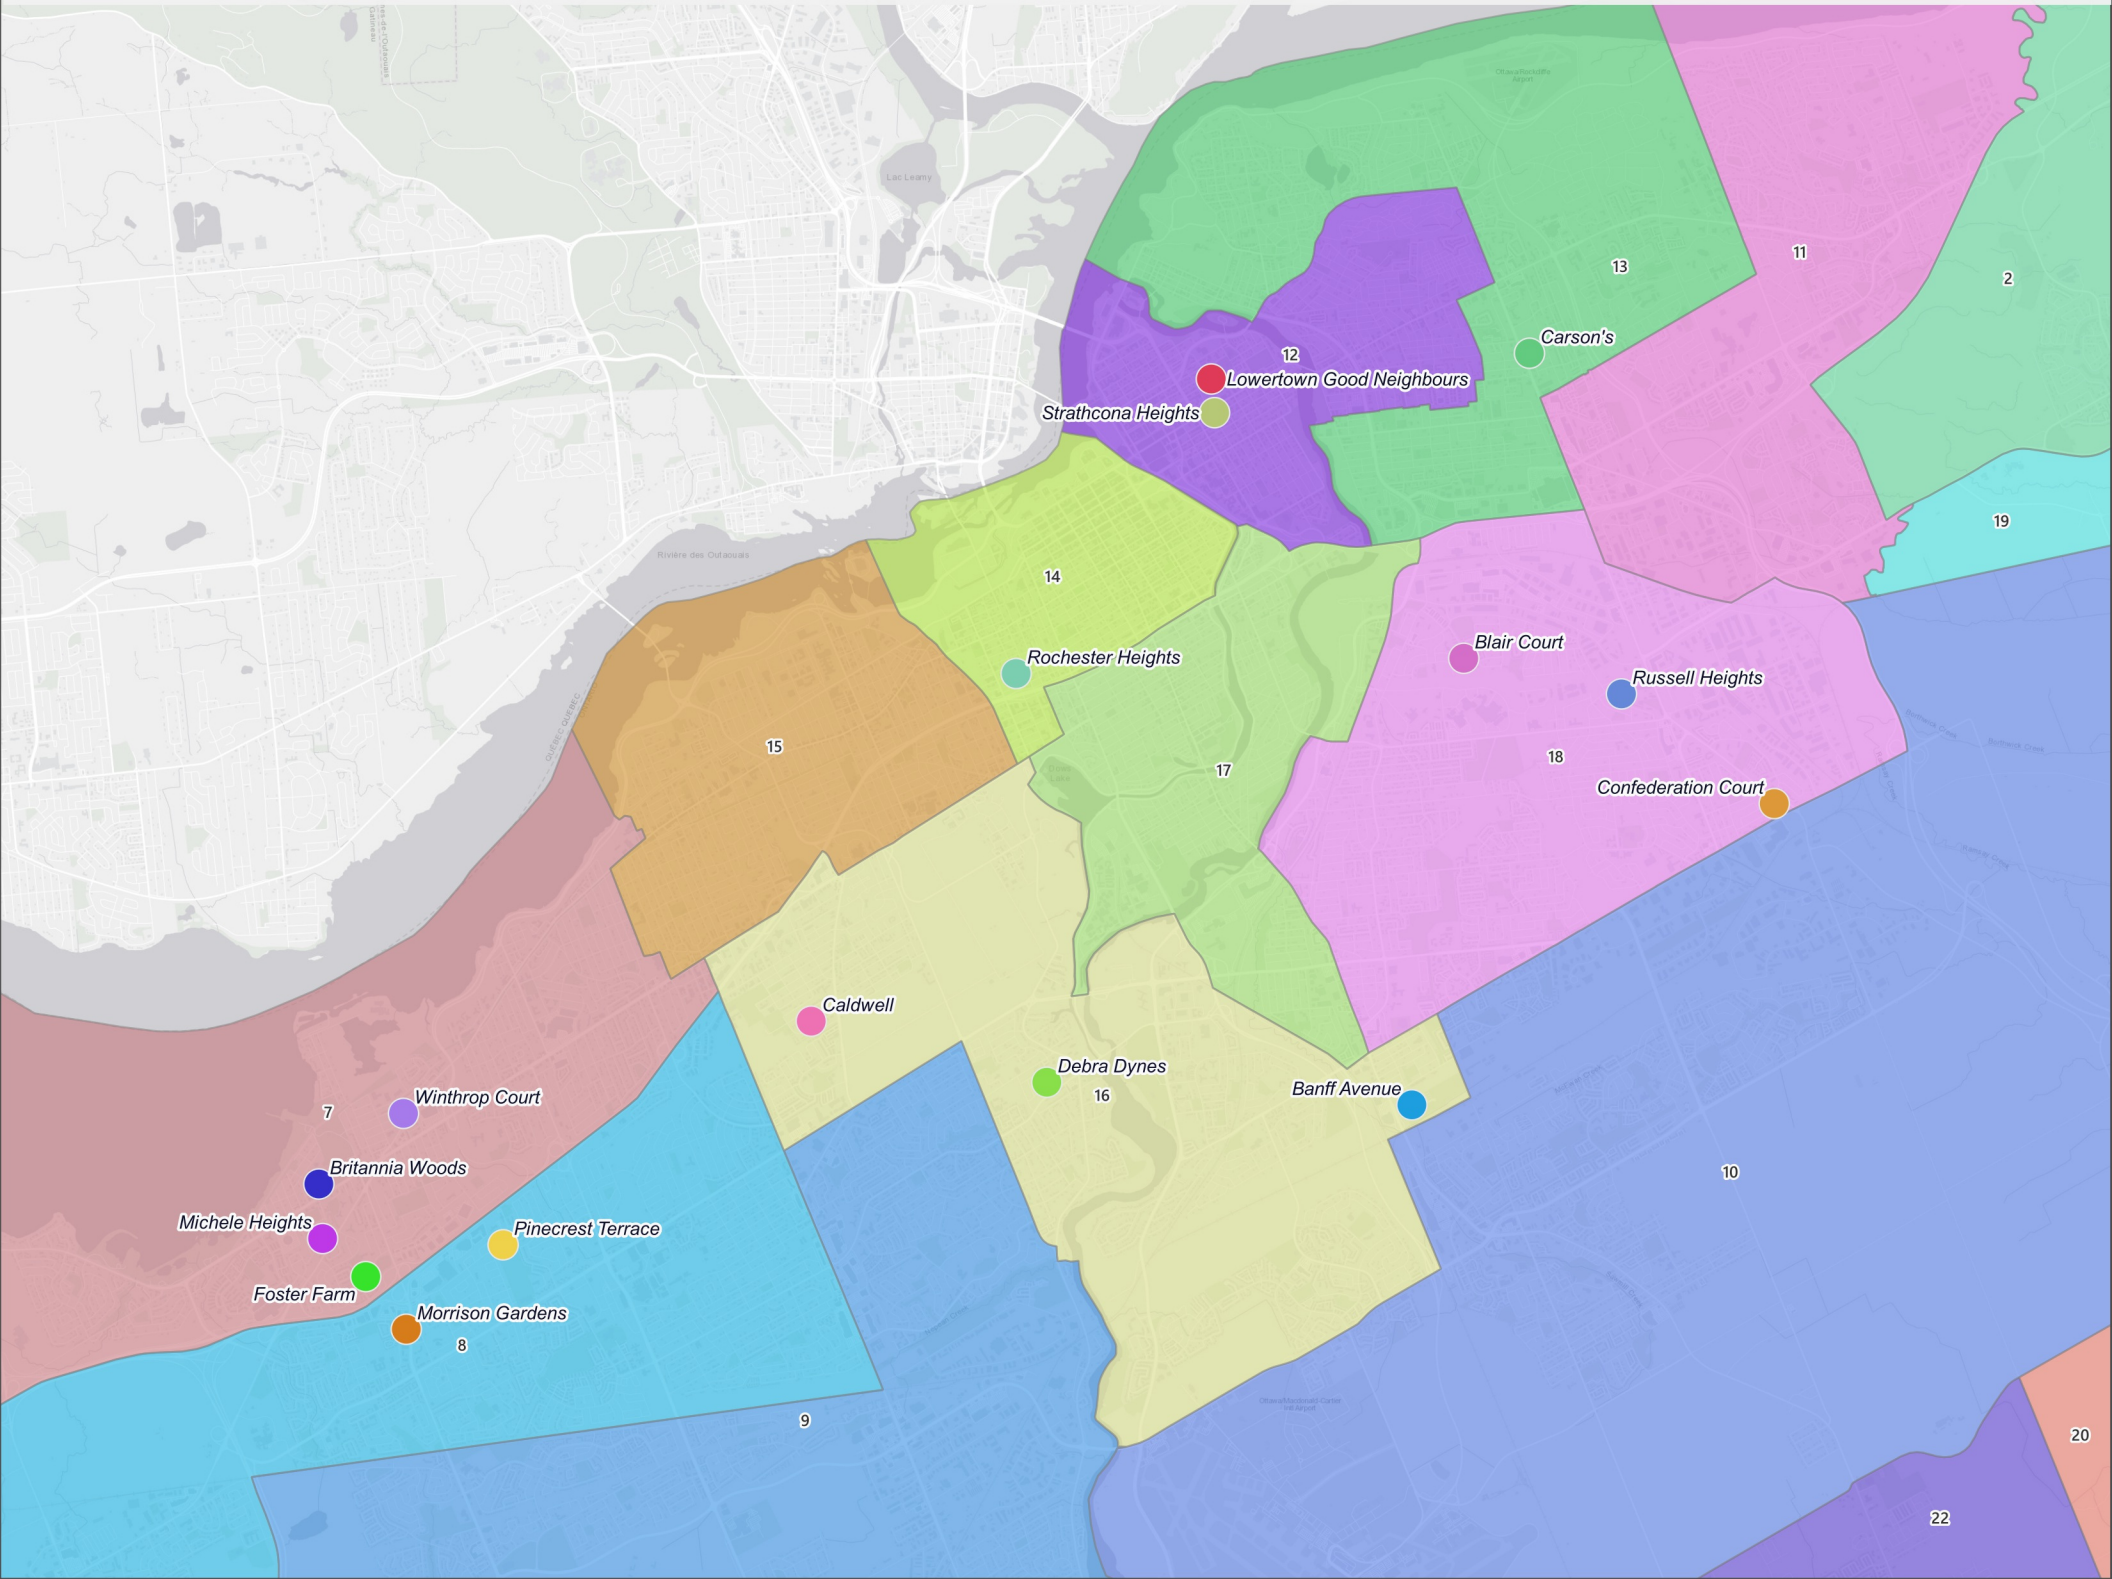

Location of Ottawa Community Houses with Ottawa Electoral Ward Boundaries - Centre

Location of Ottawa Community Houses with Ottawa Electoral Ward Boundaries - Centre

Legend

Ward Boundaries 2022-2026 Term of Council

	2 Orléans West-Innes
	7 Bay
	8 College
	9 Knoxdale-Merivale
	10 Gloucester-Southgate
	11 Beacon Hill-Cyrville
	12 Rideau-Vanier
	13 Rideau-Rockcliffe
	14 Somerset
	15 Kitchissippi
	16 River
	17 Capital
	18 Alta Vista
	19 Orléans South-Navan
	20 Osgoode
	22 Riverside South-Findlay Creek

Community Houses

	Banff Avenue
	Blair Court
	Britannia Woods
	Caldwell
	Carson's
	Confederation Court
	Debra Dynes
	Foster Farm
	Lowertown Good Neighbours
	Michele Heights
	Morrison Gardens
	Pinecrest Terrace
	Rochester Heights
	Russell Heights
	Strathcona Heights
	Winthrop Court

Based on information provided by the Ottawa Coalition of Community Houses and City of Ottawa Open Data

Prepared by the Social Planning Council of Ottawa