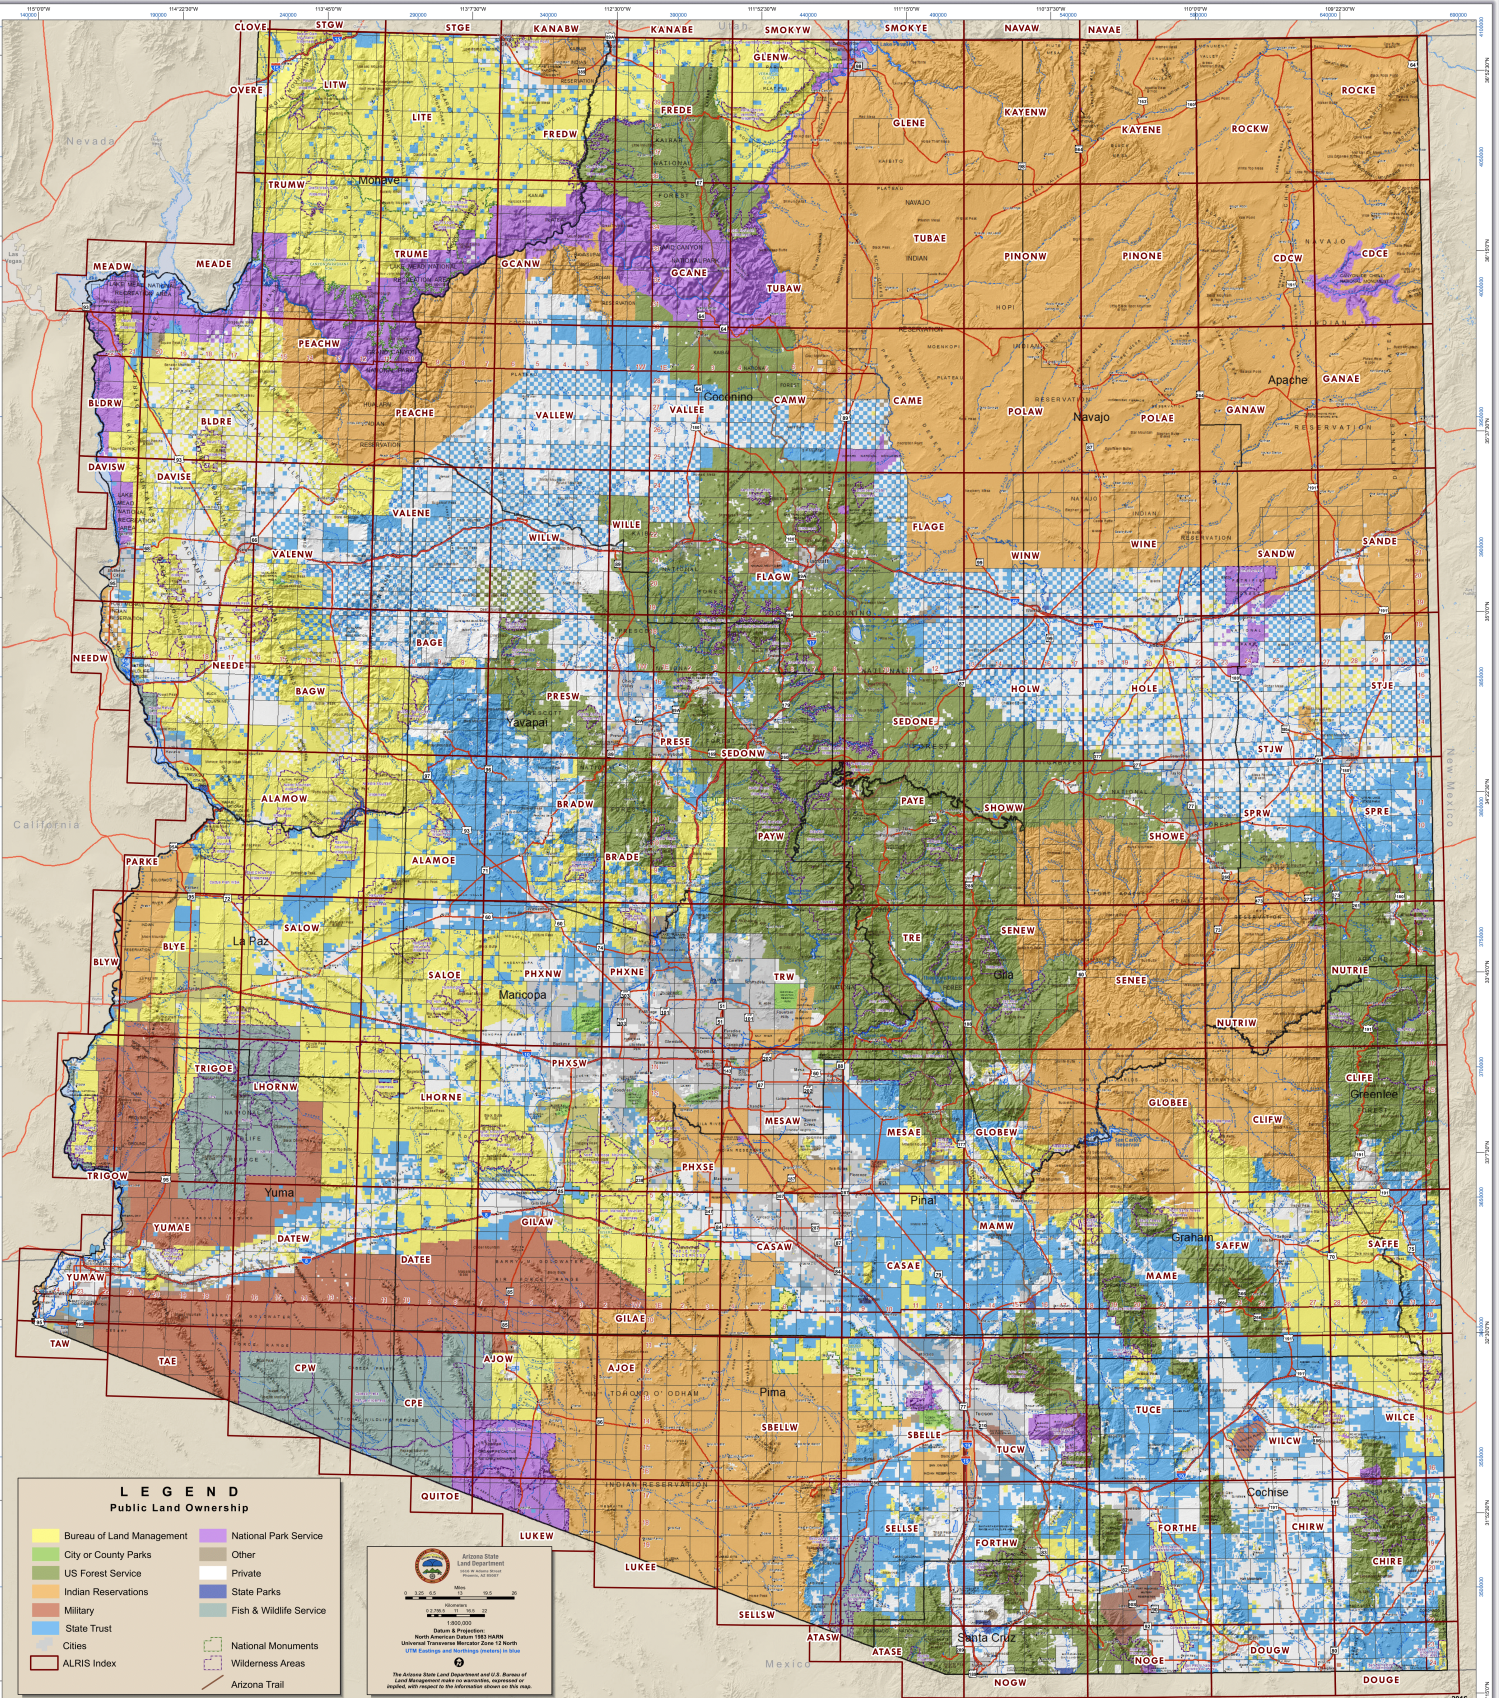

ARIZONA SURFACE MANAGEMENT RESPONSIBILITY

Arizona State Land Department / U.S. Bureau of Land Management
State and Federal Government Working Together

LEGEND

Public Land Ownership

Bureau of Land Management	National Park Service
City or County Parks	Other
US Forest Service	Private
Indian Reservations	State Parks
Military	Fish & Wildlife Service
State Trust	National Monuments
Cities	Wilderness Areas
ALRIS Index	Arizona Trail