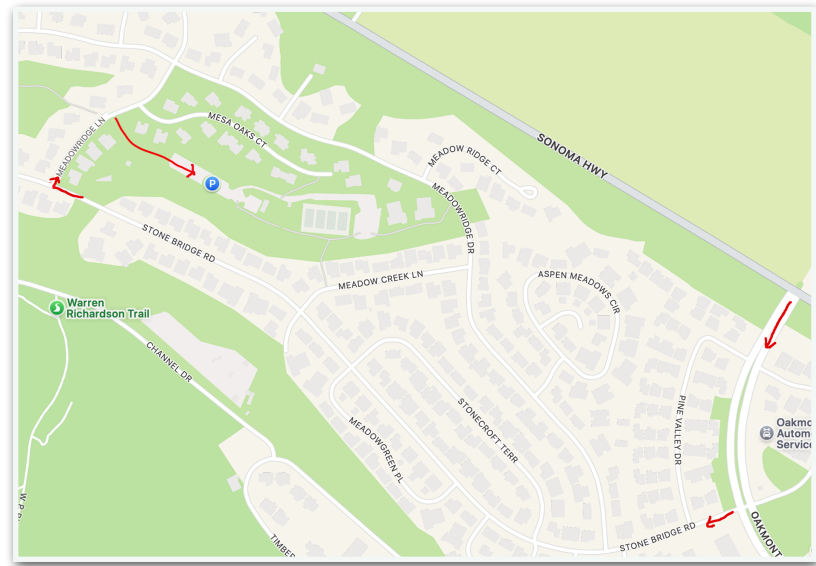

WHEN: SATURDAY, MAY 9, 2026, NOON TO 4 PM

**WHERE: Near West Oakmont Recreation Center,
Meadowridge Lane picnic area, Santa Rosa**

Please mark your calendars for this event and join us for this wonderful opportunity to connect socially. Please plan to bring a vegetarian dish to share.

Directions to Oakmont Village Santa Rosa

traveling East on Hwy 12
Turn right onto Oakmont Drive off Hwy 12.
Turn right on Stone Bridge Rd.
Turn right on Meadowridge Lane.
Be sure to take Meadowridge LANE, not DRIVE.
Turn right on first driveway into parking lot.
Park at the picnic area on right.