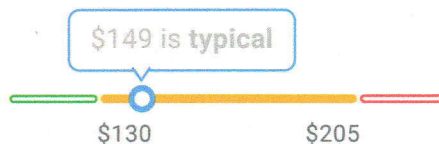

[Share](#)

Round trip · 1 · Economy

Total price from

Johannesburg ↔ Bloemfontein

\$149

Selected flights

[Track prices](#) ⓘ

	Departing flight · Apr 12	✕
	9:25 AM → 10:40 AM JNB BFN Nonstop · 1 hr 15 min · Airlink	▼
	Returning flight · Apr 20	✕
	11:05 AM → 12:20 PM BFN JNB Nonstop · 1 hr 15 min · Airlink	▼

Booking options ⓘ

	Book with Airlink 4Z 703, 4Z 704	\$149 ZAR 2,265	Select
	Book with eDreams 4Z 703, 4Z 704	\$197	Select
	Book with Trip.com 4Z 703, 4Z 704	\$212	Select

Prices include required taxes + fees for 1 adult. Optional charges and [bag fees](#) may apply.

\$149 is typical for Economy ⓘ

The least expensive flights for similar trips to Bloemfontein usually cost between \$130–205.

[Share](#)

Round trip · 1 · Economy

Total price from

Johannesburg ↔ Gqeberha / *Port E.* \$127

Prices include required taxes + fees for 1 adult. Optional charges and [bag fees](#) may apply.

\$127 is typical for Economy ⓘ

The least expensive flights for similar trips to Gqeberha usually cost between \$100–260.