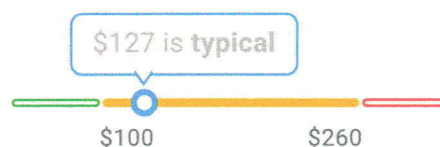

\$149 is typical for Economy ⓘ

The least expensive flights for similar trips to Bloemfontein usually cost between \$130–205.

[Share](#)

Round trip · 1 · Economy

Total price from

Johannesburg ↔ Gqeberha / *Port E.* \$127

Selected flights

[Track prices](#) ⓘ

	Departing flight · Apr 12	✕
	10:15 AM → 11:50 AM JNB PLZ Nonstop · 1 hr 35 min · Airlink	▼
		173 kg CO ₂ +18% emissions
	Returning flight · Apr 20	✕
	12:30 PM → 2:15 PM PLZ JNB Nonstop · 1 hr 45 min · Airlink	▼
		173 kg CO ₂ +18% emissions

Booking options ⓘ

	Book with Travelstart Separate tickets · The 2 tickets in your itinerary must be booked individually	\$127	Select
	Book with Airlink 4Z 797, 4Z 798	\$132 ZAR 2,002	Select
	Book with Expedia 4Z 797, 4Z 798	\$199	Select

Prices include required taxes + fees for 1 adult. Optional charges and [bag fees](#) may apply.

\$127 is typical for Economy ⓘ

The least expensive flights for similar trips to Gqeberha usually cost between \$100–260.