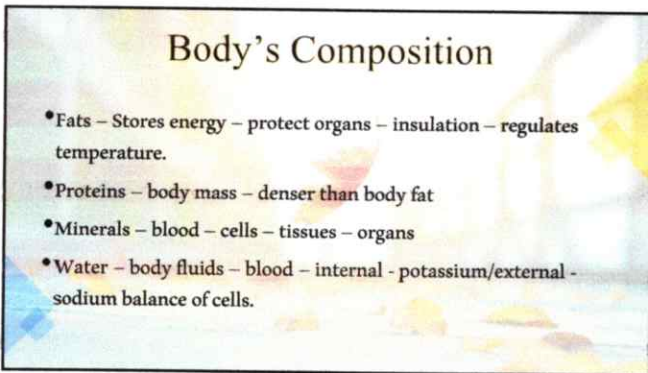

1

2

3

Spleen	Stomach
<ul style="list-style-type: none"> ◦ Governs transformation and transportation <ul style="list-style-type: none"> ◦ Controls Post Heaven Qi <ul style="list-style-type: none"> ◦ Manufacture Blood ◦ Sensory Organs Four Limbs <ul style="list-style-type: none"> ◦ Houses the Intellect ◦ Emotions Worry/Anxiety ◦ Color: Yellow/Light Brown <ul style="list-style-type: none"> ◦ Opens to the Mouth 	<ul style="list-style-type: none"> ◦ Controls Receiving. ◦ Controls Rotting/Ripening of Food. ◦ Transportation of Food Essence. ◦ Controls Descending Qi ◦ Origin of Fluids ◦ Sea of Food/Drink

4

Lungs	Large Intestine
<ul style="list-style-type: none"> ◦ Governs Qi ◦ Controls Channels and Blood Vessels. ◦ Control diffusing/descending of Qi/Body Fluids ◦ Regulates physiological activities/Water Passages ◦ Controls Wei Qi/Immunity ◦ Emotion: Sadness/Grief ◦ Color: White 	<ul style="list-style-type: none"> ◦ Controls Passage and Conduction. ◦ Transforms Stools/Reabsorbs Fluids.

5

KIDNEY	BLADDER
<ul style="list-style-type: none"> • PRE-HEAVEN QI • STORES ESSENCE. • GOVERNS REPRODUCTION. • PRODUCES BONE/BRAIN MARROW. • SENSORY ORGAN EARS • EMOTIONS: FEAR/WILL POWER. • COLORS: BLACK/BLUE 	<ul style="list-style-type: none"> • REMOVE WATER BY QI TRANSFORMATION