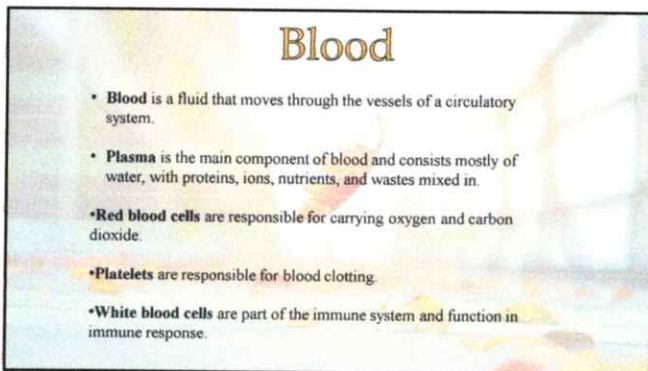

1

2

3

Spleen	Stomach
<ul style="list-style-type: none"> ◦ Governs transformation and transportation <ul style="list-style-type: none"> ◦ Controls Post Heaven Qi <ul style="list-style-type: none"> ◦ Manufacture Blood ◦ Sensory Organs Four Limbs <ul style="list-style-type: none"> ◦ Houses the Intellect ◦ Emotions Worry/Anxiety ◦ Color: Yellow/Light Brown <ul style="list-style-type: none"> ◦ Opens to the Mouth 	<ul style="list-style-type: none"> ◦ Controls Receiving. ◦ Controls Rotting/Ripening of Food. ◦ Transportation of Food Essence. ◦ Controls Descending Qi ◦ Origin of Fluids ◦ Sea of Food/Drink

4

Lungs	Large Intestine
<ul style="list-style-type: none"> ◦ Governs Qi ◦ Controls Channels and Blood Vessels. ◦ Control diffusing/descending of Qi/Body Fluids ◦ Regulates physiological activities/Water Passages ◦ Controls Wei Qi/Immunity ◦ Emotion: Sadness/Grief ◦ Color: White 	<ul style="list-style-type: none"> ◦ Controls Passage and Conduction. ◦ Transforms Stools/Reabsorbs Fluids.

6

LIVER

- STORES BLOOD
- MAINTAINS THE SMOOTH FLOW OF QI.
- CONTROLS THE SINEWS.
- MANIFEST IN THE NAILS
- SENSORY ORGANS: EYES
- CONTROLS TEARS
- EMOTIONS:
ANGER/DEPRESSION/ANXIETY

GALLBLADDER

- STORES/EXCRETES BILE
- CONTROLS DECISIVENESS
- CONTROLS SINEWS