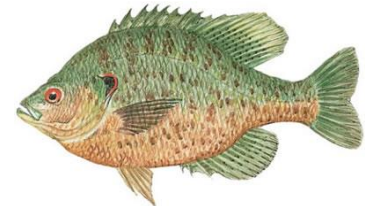

FISH TYPES IN SILVER LAKE

Green Oak Twp, MI

↑ BLUE GILL

↑ ROCK BASS

↑ RED-EARED SLIDER

↑ LARGEMOUTH BASS

↑ CRAPPIE

↑ SMALLMOUTH BASS

↑ NORTHERN PIKE

↑ CARP

SILVER LAKE FACTS

- Lake Area: 152 acres
- Deepest Point: 42 feet
- Latitude: 42.4661861
- Longitude: -83.7222454