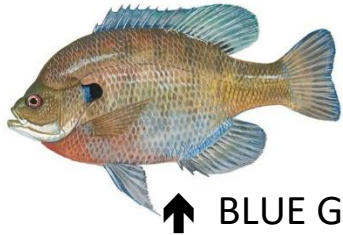

FISH TYPES IN SILVER LAKE

Green Oak Twp, MI

↑ BLUE GILL

↑ ROCK BASS

↑ RED-EARED SLIDER

↑ LARGEMOUTH BASS

↑ CRAPPIE

↑ SMALLMOUTH BASS

↑ NORTHERN PIKE

↑ CARP

SILVER LAKE FACTS

- Lake Area: 152 acres
- Deepest Point: 42 feet
- Latitude: 42.4661861
- Longitude: -83.7222454