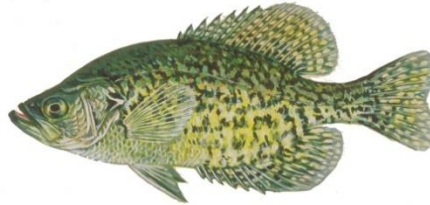

FISH TYPES IN SILVER LAKE

Green Oak Twp, MI

↑ BLUE GILL

↑ ROCK BASS

↑ RED-EARED SLIDER

↑ LARGEMOUTH BASS

↑ CRAPPIE

↑ SMALLMOUTH BASS

↑ NORTHERN PIKE

↑ CARP

SILVER LAKE FACTS

- Lake Area: 152 acres
- Deepest Point: 42 feet
- Latitude: 42.4661861
- Longitude: -83.7222454