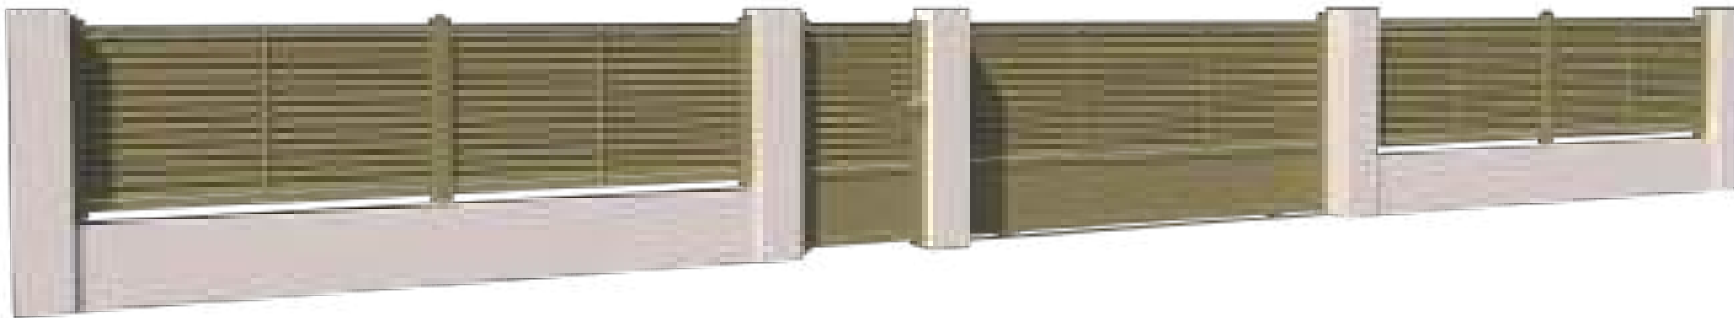

HARMONIZE YOUR EXTERIOR

with our gate, wicket door and fence set

(1) mandatory for all gates higher than 1,400 mm
(2) available for 1- or 2-leaf swing gates only

(3) for the Floriana model only