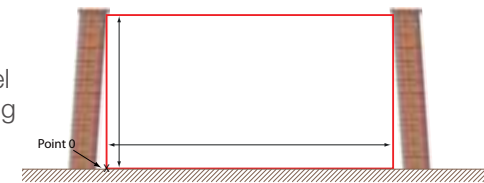

Example 5:

- threshold is level
- posts are leaning inwards