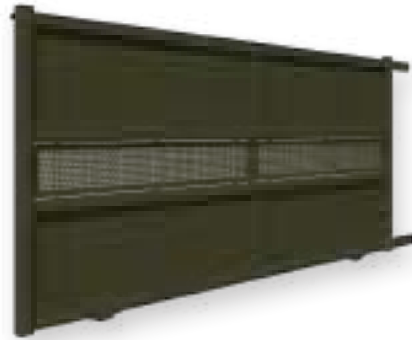

CONTEMPORARY MODELS

LINE MELODY

Tenuto