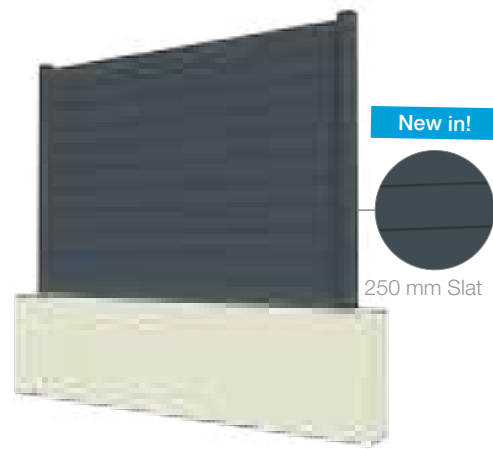

MODELS

Solid