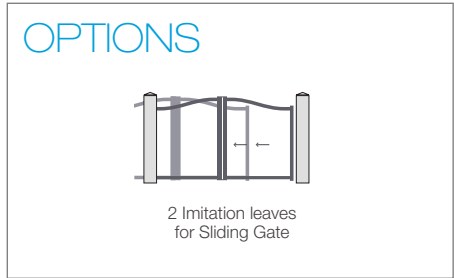

Select your base <sup>(1)</sup>	Select your infill	Select your shape						
		Straight	Bowler hat	Reverse bowler hat	Arch	Reverse arch	Diagonal <sup>(2)</sup>	Reverse diagonal <sup>(2)</sup>
 <b>no base</b> for heights < 1,400 mm	 Windbreak/Privacy screen vertical slats	Malte	Victoria	Paola	Mosta	La Valette	Rabat	Safi
 <b>with base</b> for heights > 1,400 mm	 Windbreak/Privacy screen vertical slats	Malte	Victoria	Paola	Mosta	La Valette	Rabat	Safi
 Horizontal slats (75 or 150 <sup>(3)</sup> mm) or Vertical slats (75 mm)	 Windbreak/Privacy screen horizontal slats	Floriana						