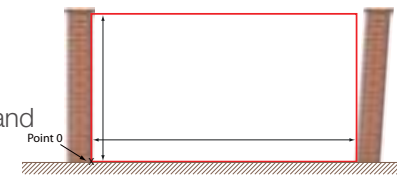

Example 3:

- threshold is level
- 1 post is vertical and 1 post is leaning