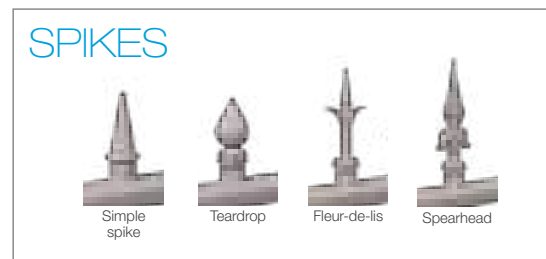

Select your infill	Select your shape						
	Straight	Bowler hat	Reverse bowler hat	Arch	Reverse arch	Diagonal <sup>(2)</sup>	Reverse diagonal <sup>(2)</sup>
 70 mm horizontal slats	Miami <sup>(1)</sup>						
 70 or 100 mm vertical slats	Tirana	Corfou	Porto	Lisbonne	Santiago	Séville	Valence
 70 mm slats and 25 mm bars	Essen	Spa	Barcelone	Estoril	Imola	Monza	Monaco
 25 mm bars	St Sernin	St Germain	St Etienne	St Lys	St Michel	St Tropez	St Emilion
 Bars and spikes	Vienne	Igis	Melk	Graz	Linz	Horn	Kerns