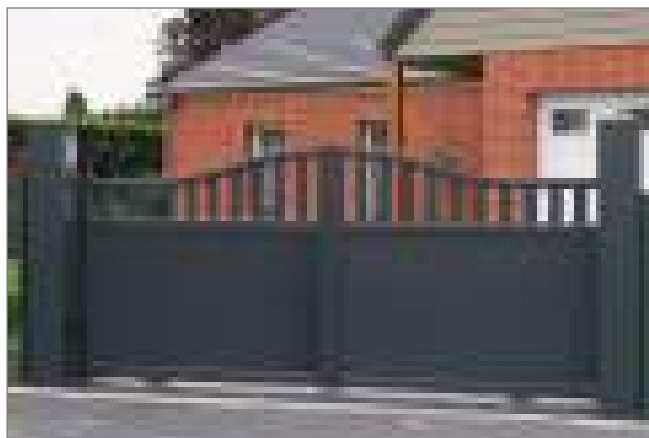

# LINE HARMONY

Wilson Swing Gate with concealed IM5000 motorization

Hawai Swing Gate and Fence with Rails

Capitole Swing Gate with 100 mm slats

Helsinki Sliding Gate with optional 2 Imitation leaves

Oslo Swing Gate