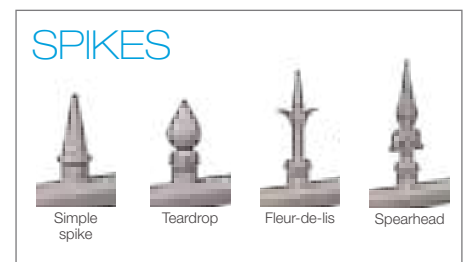

**HARMONIZE YOUR EXTERIOR**  
with our gate, wicket door and fence set

(1) available for 1- or 2-leaf swing gates only

CLASSIC MODELS