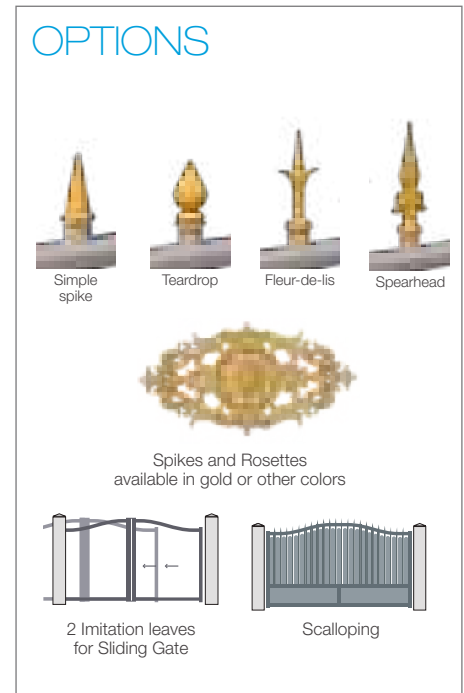

Select your infill	Select your shape						
	 Straight	Bowler hat	Reverse bowler hat	Arch	Reverse arch	Diagonal <sup>(1)</sup>	Reverse diagonal <sup>(1)</sup>
 Bars and spikes	Prague	Caracas	Lapaz	Rio	Bogota	Panama	Montevideo
 Bars, spikes, rings and rosettes	Ennery	Conros	Bousquet	Gourdon			