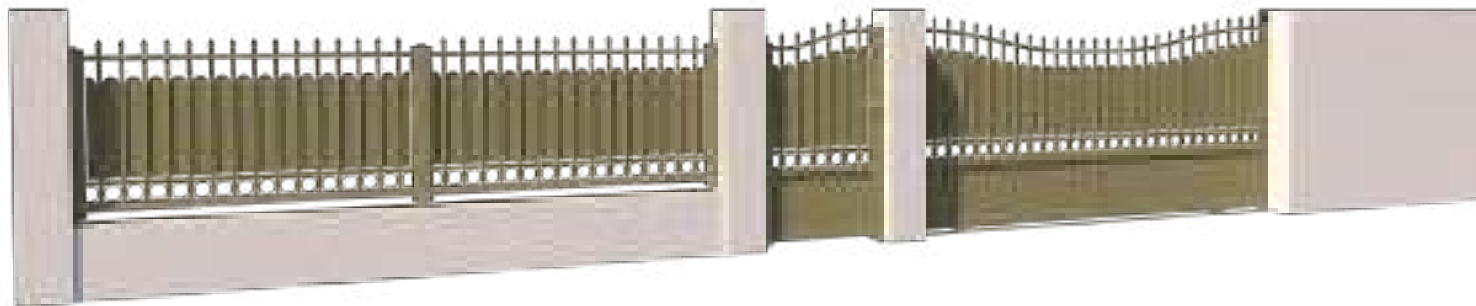

### OPTIONS

			
Simple spike	Teardrop	Fleur-de-lis	Spearhead

Spikes and Rosettes available in gold or other colors

2 Imitation leaves for Sliding Gate

**HARMONIZE YOUR EXTERIOR**  
with our gate, wicket door and fence set