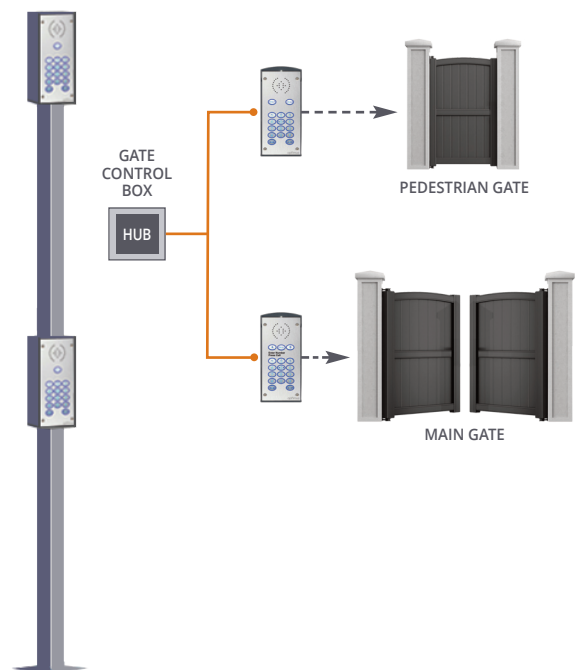

4G LTE INTERCOMS

OPTIMUS KITS

4THK	E1-HK	E1K-HK	E2K-HK	E3K-HK	E10K-HK
Max. Dimensions: H 185 x W 98 x D 35	Max. Dimensions: H 224 x W 96 x D 40	Max. Dimensions: H 224 x W 96 x D 40	Max. Dimensions: H 224 x W 96 x D 40	Max. Dimensions: H 224 x W 96 x D 40	Max. Dimensions: H 224 x W 96 x D 40
	No of Users : 1	No of Users : 1	No of Users : 2	No of Users : 3	No of Users : 10

MAIN FEATURES AT A GLANCE

PERFECTLY DESIGNED FOR HIGH/LOW BARRIERS AND IN/OUT GATES

- Optimus KIT consists of 1x 4G LTE Hub and 2x Satellite Panels.
- Mix and Match Optimus Panels to suit the site location and level of use.
- Satellites will mirror programming (*subject to chosen panel functionality within the range*).

NETWORK COSTS AS LOW AS POSSIBLE

- One SIM card located in the Hub.

ENHANCED SECURITY

- Optimus Hub can be located secure side.
- 316 Marine Grade Stainless Steel Faceplates and High Strength Anthracite Grey Alloy Cast Back Boxes across the range.

TECHNICAL AND INSTALLATION

- Star Configuration (*max 300m per spur*) or Daisy Configuration (*max 300m per chain*).
- Call Forwarding ~ up to 3 numbers.
- Up to 100 PIN Codes.
- Up to 100 Authorised Incoming Phone Numbers.
- Internal Time Clock with 3 Profiles.
- x 2 Auxiliary Inputs.
- x 3 Relay Outputs (*1x Power and 2x Opto*).
- Easy Smartphone Programming.

OPTIMUS KIT One App ~ Allows installers to remotely programme the most common features of the Optimus Kits. Download at www.optimus-uk.com