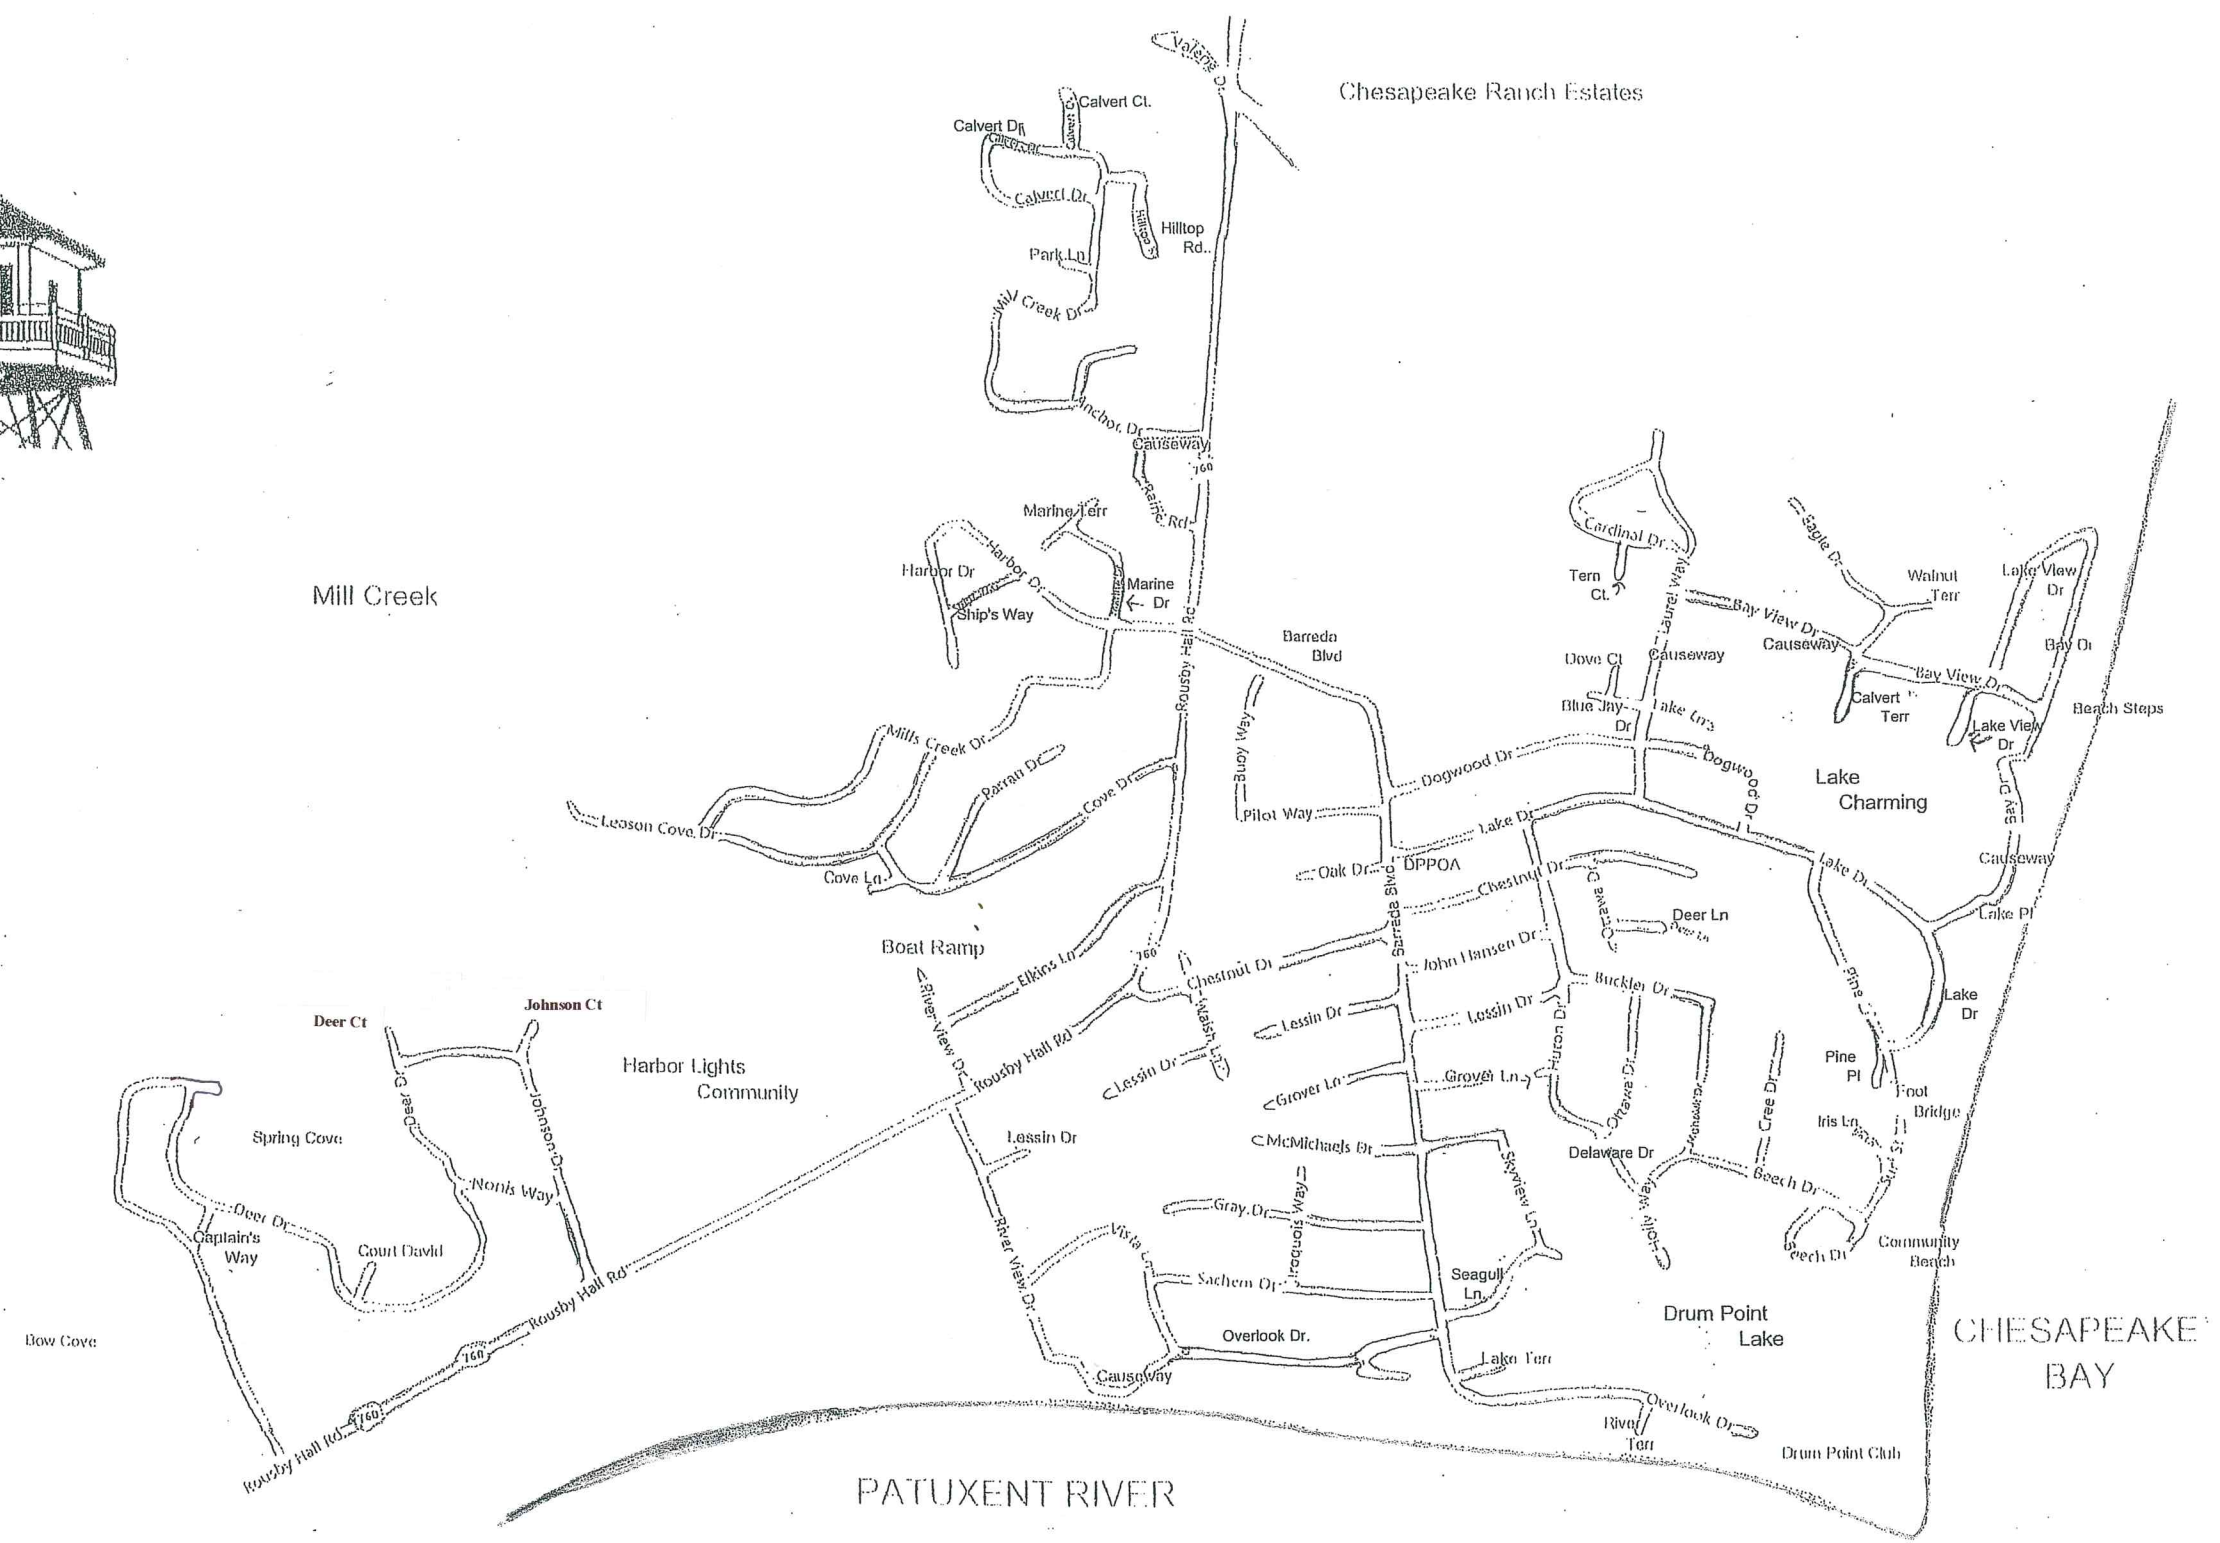

DRUM POINT

PATUXENT RIVER

CHESAPEAKE BAY