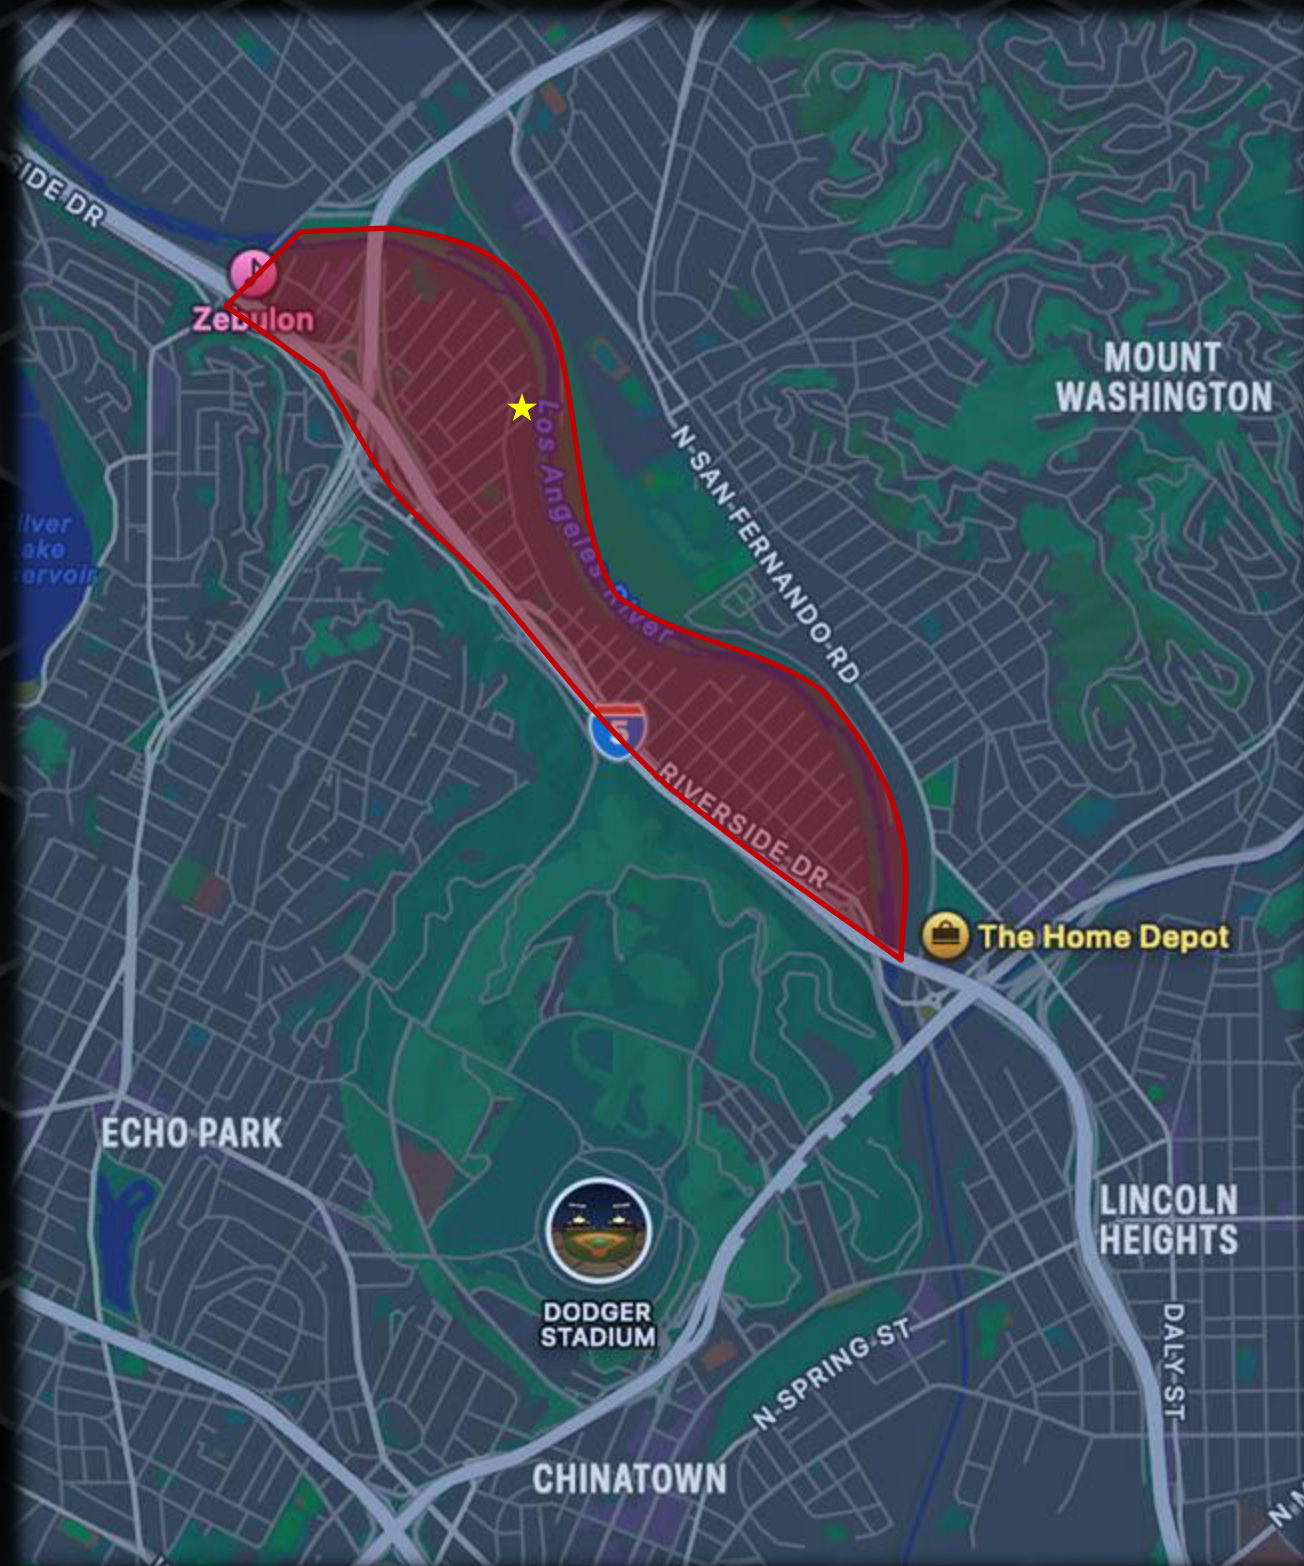

Lighting Inspired by the Science of Seeing Within

Luminous geometry celebrates the technique of medical scanning, which sees through the body using non-visible wavelengths of energy. By exposing these hidden forms through visible light, we are able to bring the unseen beauty of molecular geometry into illuminated form.

Inspired by the foundational shapes of life - hexagons, lines, and octagons - this concept reveals the structures found in organic chemistry and cellular biology. From early discoveries to advanced imaging, the journey of medical technology leads us here, to where *light meets insight*.

Luminous Geometry is a visual metaphor for the company's mission: turning complexity into clarity through light, form, and innovation.

Place with Purpose

- This cutting-edge scanning technology company is establishing its new headquarters in Frogtown, Los Angeles. The area has recently attracted startups, artists, and entrepreneurs, making its creative and innovation-friendly environment an ideal fit for the company.
- The new space will honor the history of medical technology while fostering future innovations. The space's central location allows for close collaboration with leading research institutions and hospitals.
- Frogtown's location, along the revitalized Los Angeles River, offers a unique blend of nature and human innovation. It is an inspiring backdrop for employees, while also providing a cost-effective alternative to other LA tech hubs.

- Touches of directional warmth help delineate and honor the company's "medical museum".