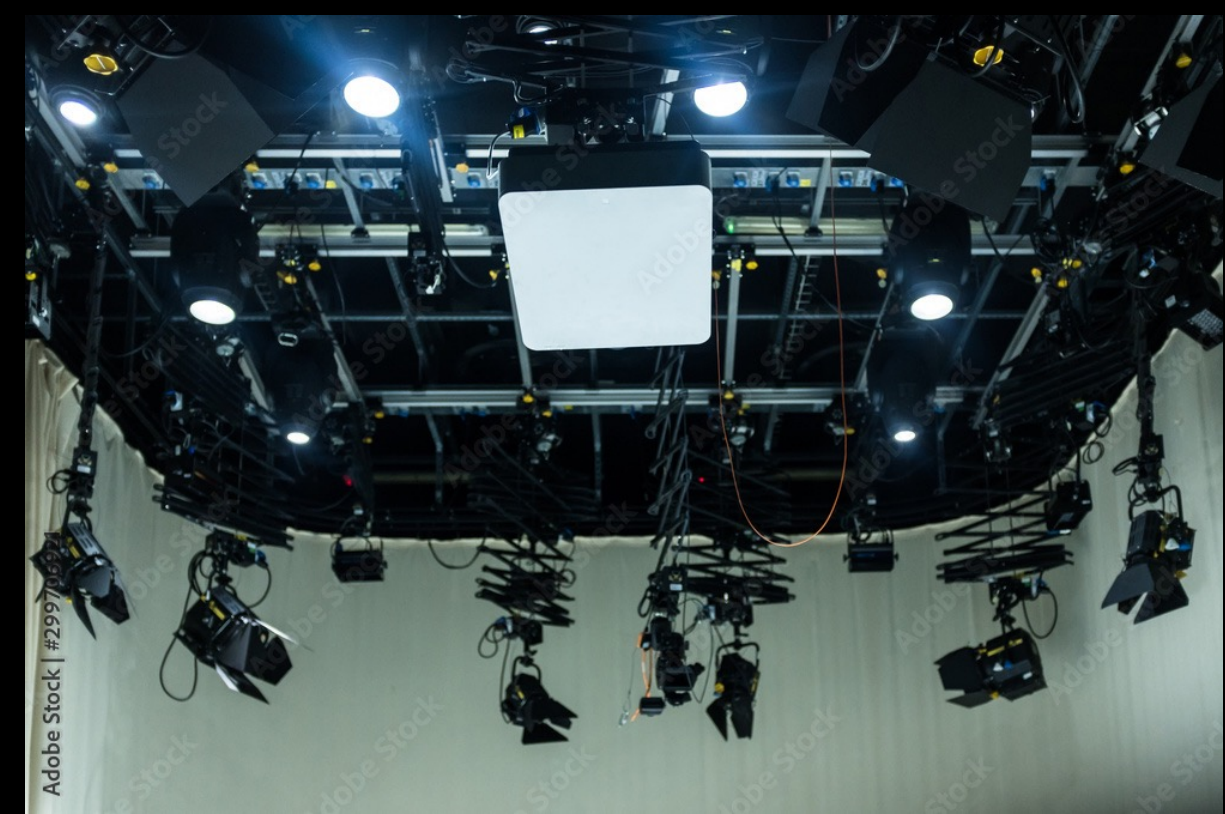

Everybody

LX Research | First Looks

[PS4] E407

LD: Max Okst

Cool
&
Unnatural

Instruments as a
visual

Soft

Television Set

Visual
Weight

Low Equipment

Prominent

Television Set

Zoom In

Confine

Internal Thought

Soft Glow

Sickly

Internal Thought

Vibrant

UV Paint

UV Clothing

La Danse Macabre

From Below

Seeing Through

Grave Reveal

Reveal Cracks | Harsh

Embrace Natural Shadow

Grave Reveal

Shadow as Form

Highlight Wall Textures

Grave Reveal

Push from behind Audience