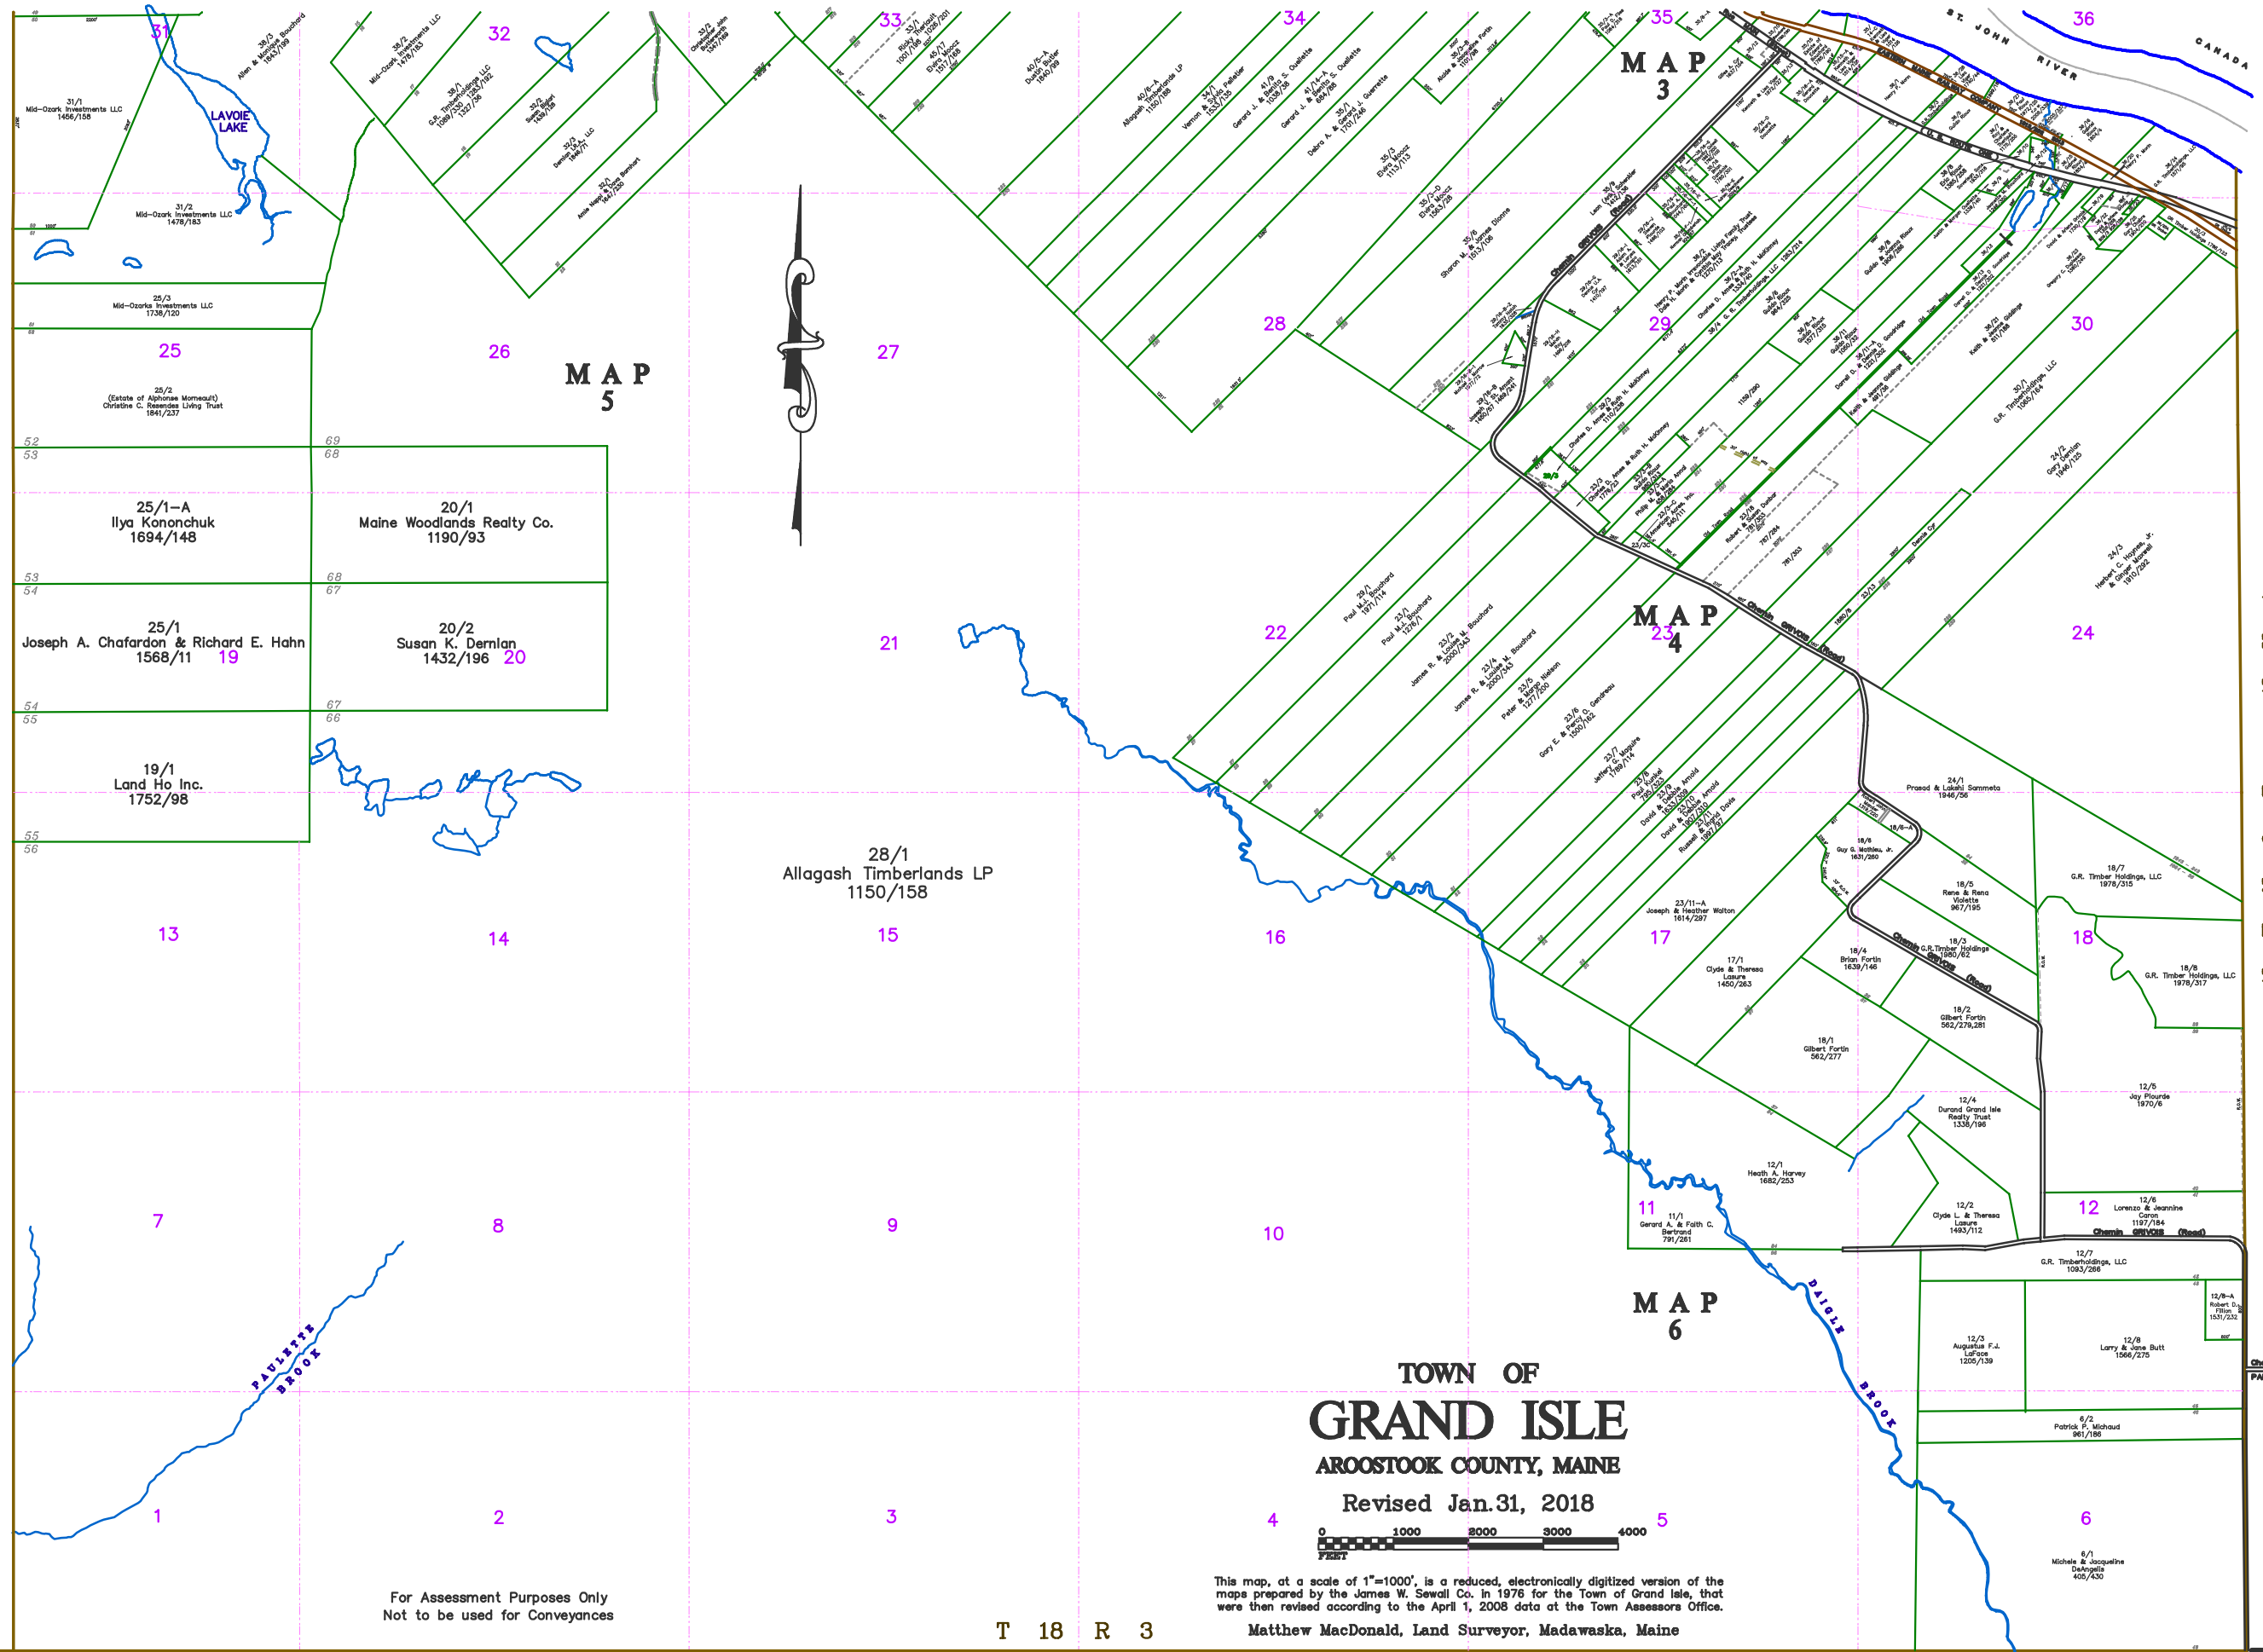

M A D A W A S K A

V A N B U R E N

TOWN OF
GRAND ISLE
 AROOSTOOK COUNTY, MAINE

Revised Jan. 31, 2018

This map, at a scale of 1"=1000', is a reduced, electronically digitized version of the maps prepared by the James W. Sewall Co. in 1976 for the Town of Grand Isle, that were then revised according to the April 1, 2008 data at the Town Assessors Office.

Matthew MacDonald, Land Surveyor, Madawaska, Maine

For Assessment Purposes Only
 Not to be used for Conveyances

T 18 R 3

T 17 R 3