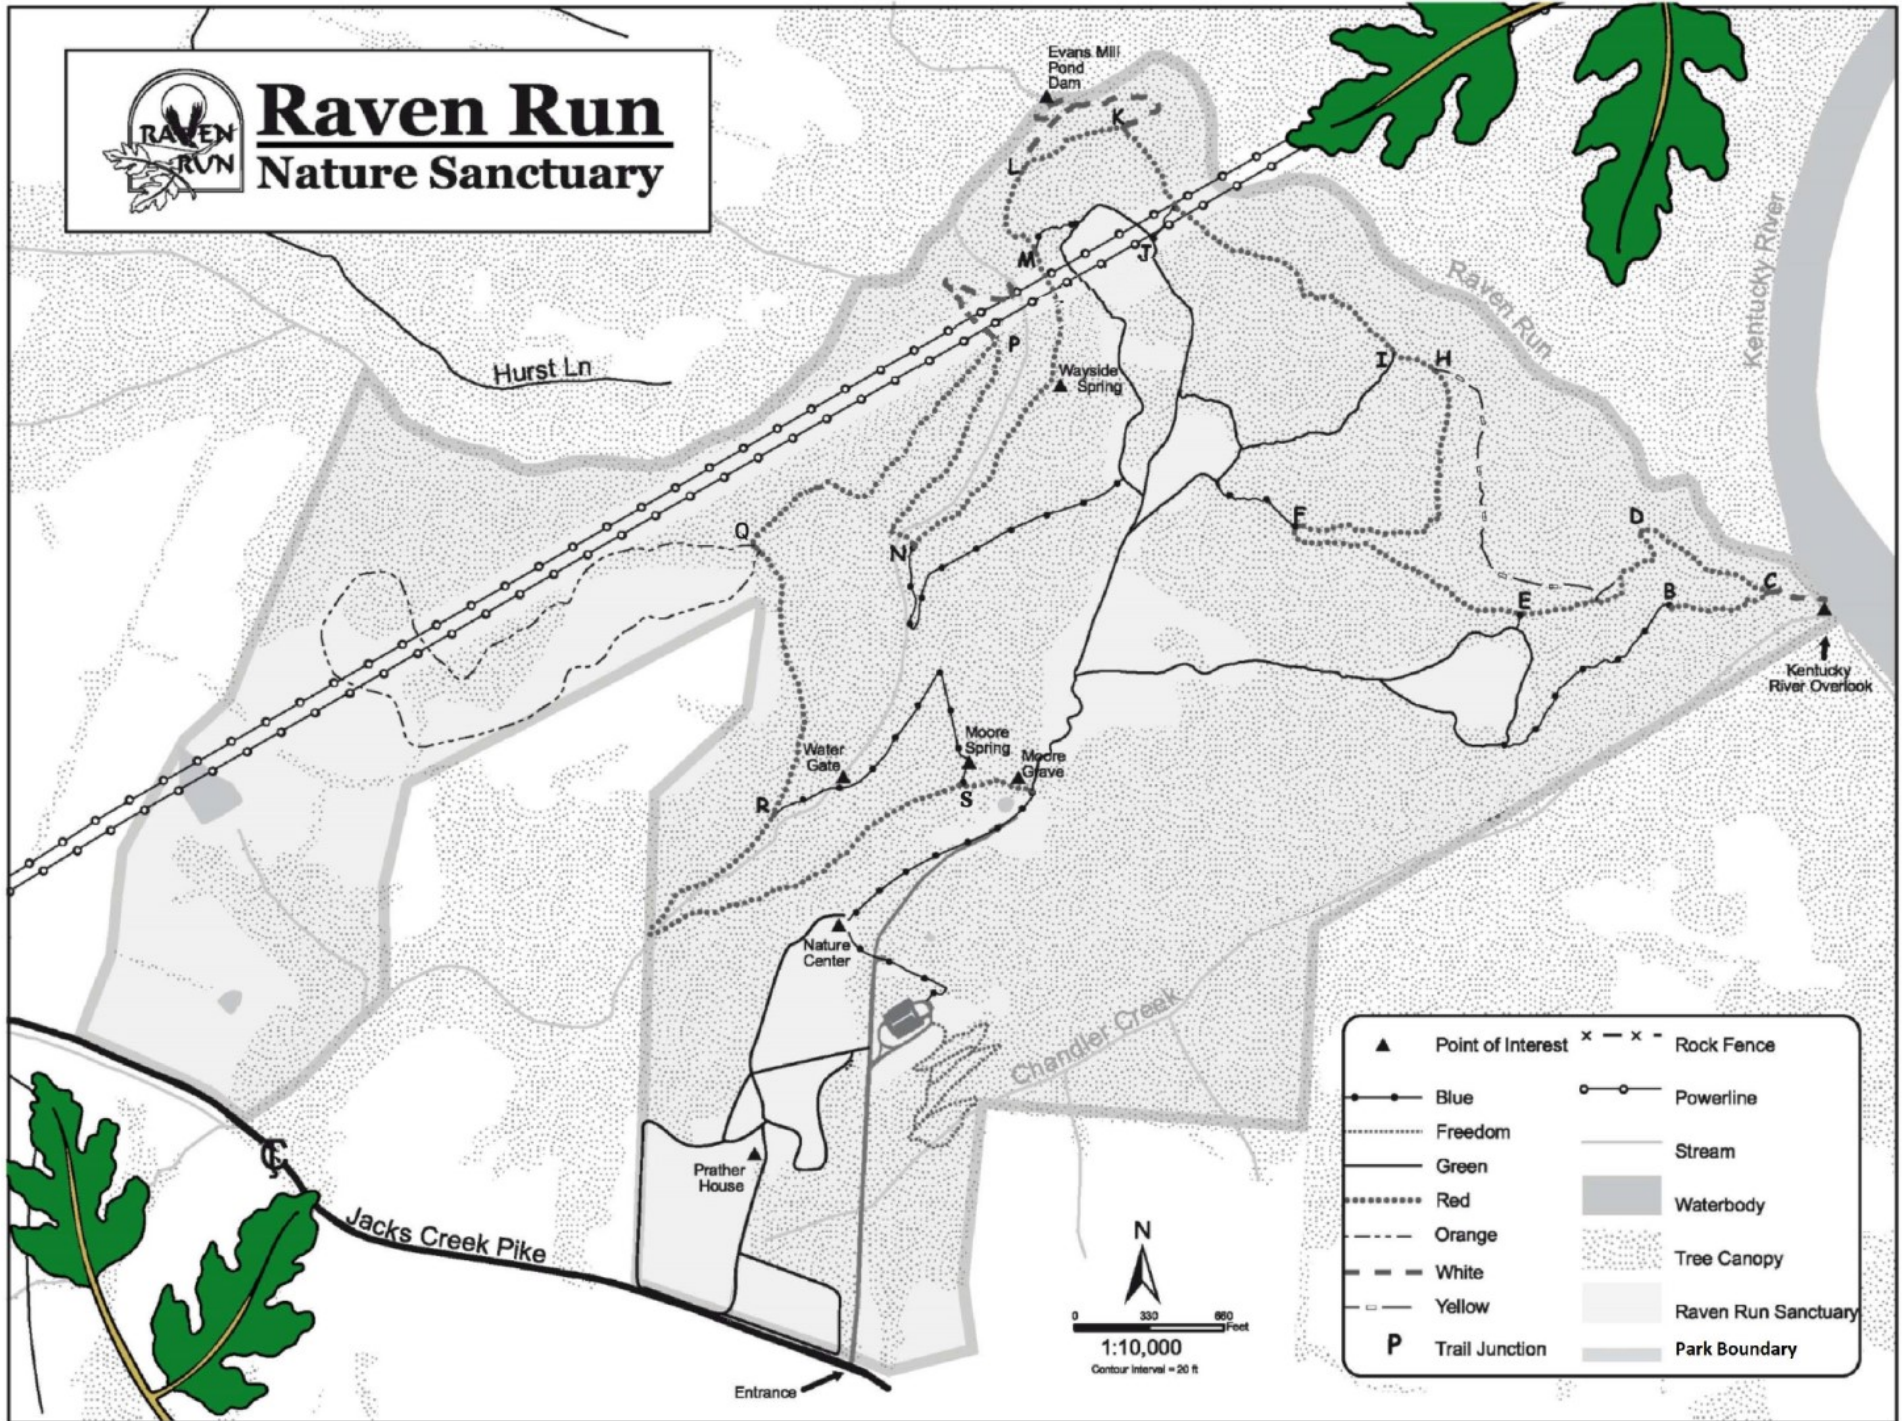

For more information, visit www.lfchd.org

IMPORTANT!

For assistance on the trails, please call
(859) 272-6105

Raven Run Nature Sanctuary

2021 Trail Map

3885 Raven Run Way
Lexington, KY 40515
(859) 272-6105
www.lexingtonky.gov

LEXINGTON
Parks & Recreation

Raven Run Nature Sanctuary

▲	Point of Interest	x - x -	Rock Fence
● - ● -	Blue	○ - ○ -	Powerline
⋯	Freedom	—	Stream
—	Green	■	Waterbody
⋯	Red	▨	Tree Canopy
- - -	Orange	□	Raven Run Sanctuary
- - -	White	▨	Park Boundary
- - -	Yellow		
P	Trail Junction		