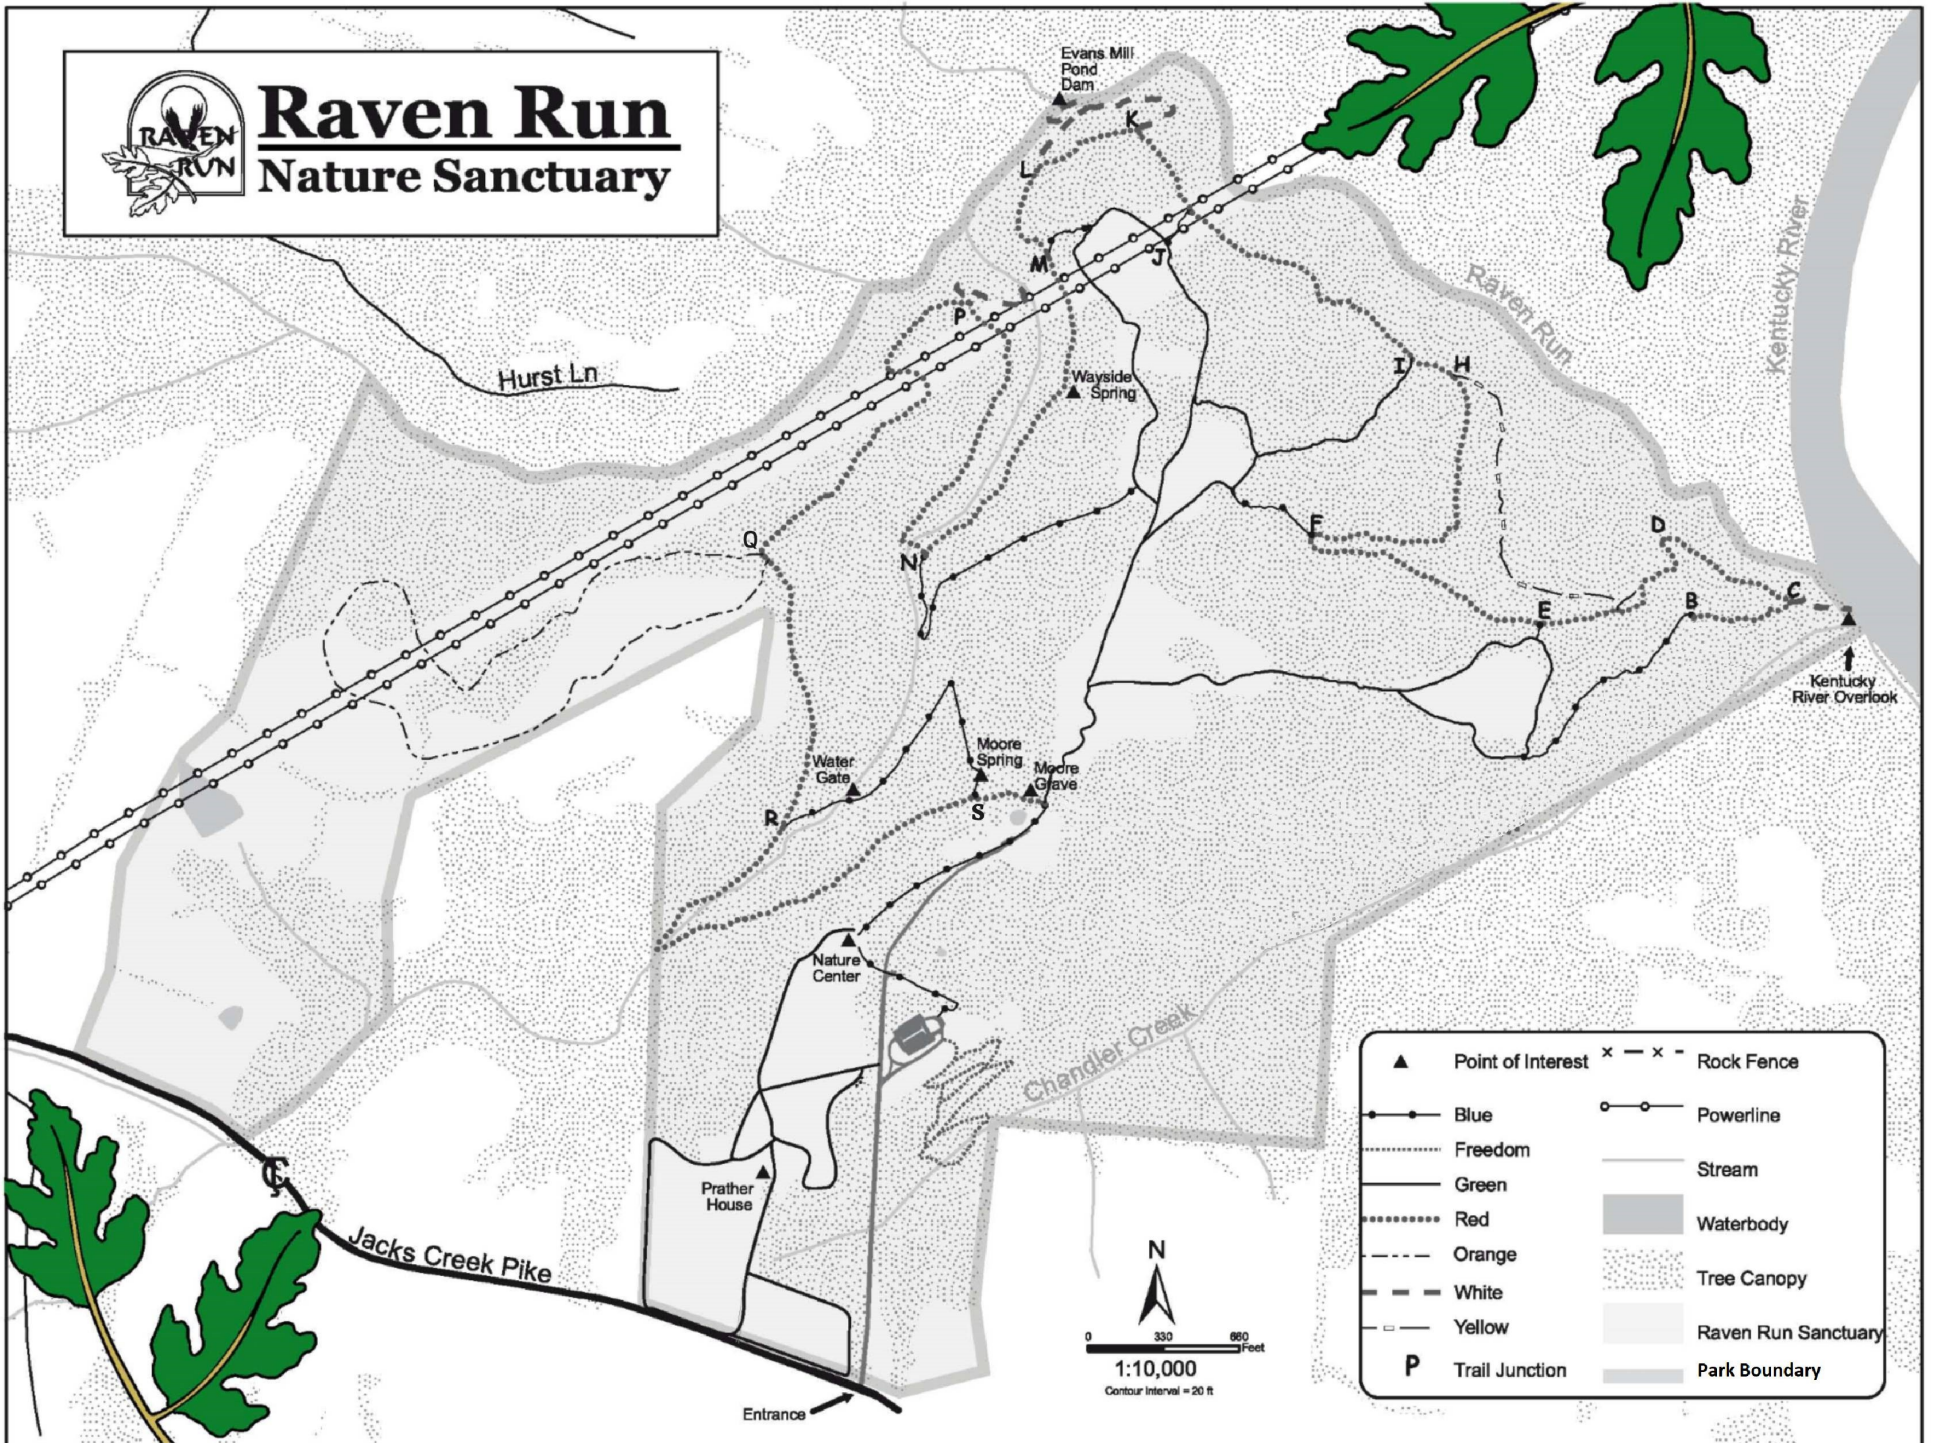

## Raven Run Nature Sanctuary

# Raven Run Nature Sanctuary

▲	Point of Interest	× - × -	Rock Fence
● - ● -	Blue	○ - ○ -	Powerline
⋯	Freedom	—	Stream
—	Green	■	Waterbody
⋯	Red	▨	Tree Canopy
- - -	Orange	□	Raven Run Sanctuary
- - -	White	▨	Park Boundary
- - -	Yellow		
P	Trail Junction		