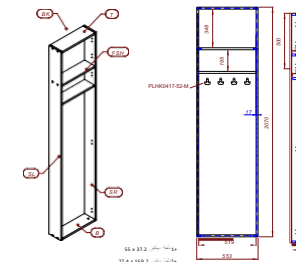

TECHNICAL DRAWINGS KITCHEN CABINETS