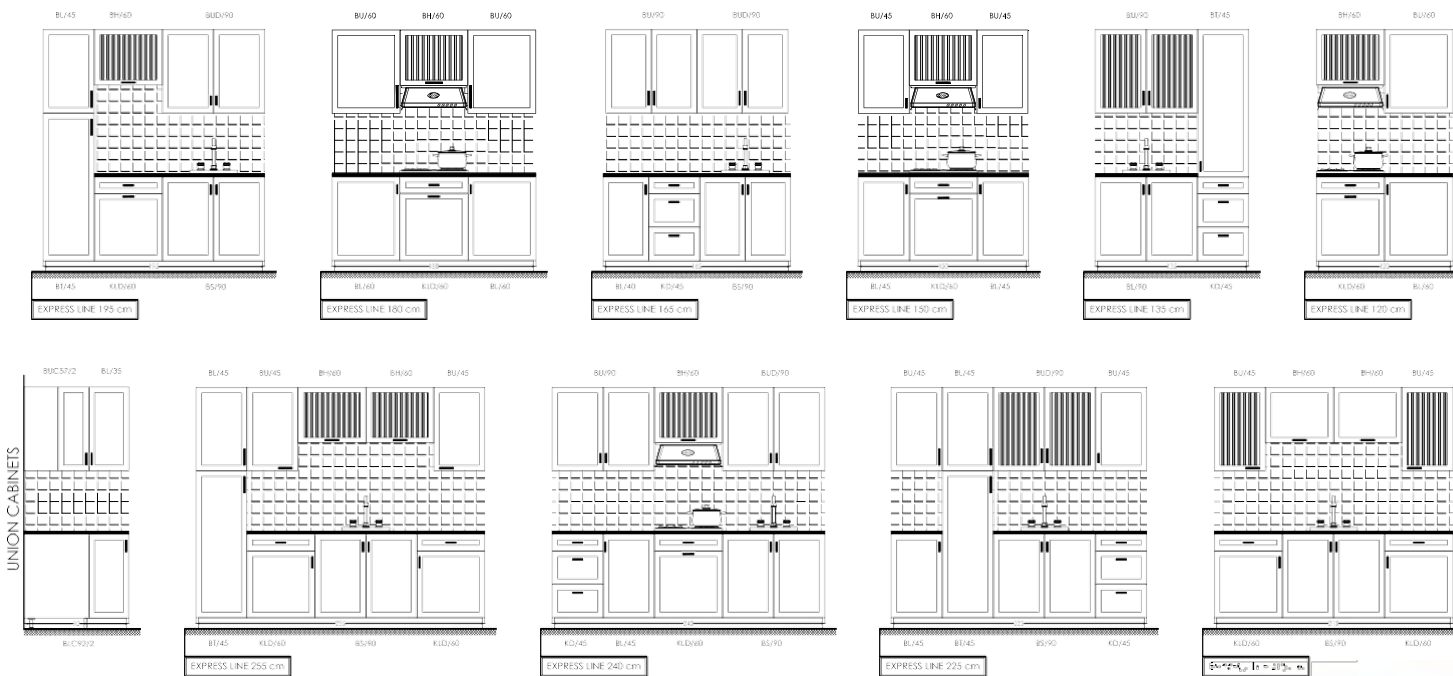

**EXPRESS
LINE PEKING**