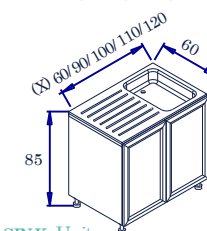

BLC 2 / 92

LOWER Corner-Unit
* 2 Fronts 35×75 cm.
* Witho ut Shelf
(BLC2-92-SH)

BLC / 90

LOWER Corner-Unit
* 1 Front 45×75 cm.
* 1 Shelf

BS / 120,110,100, 90,60

SINK-Unit
* 2 Fronts (X/2)×75 cm.

BH / 60

HOOD-Unit
*1 Front 60×50 cm.