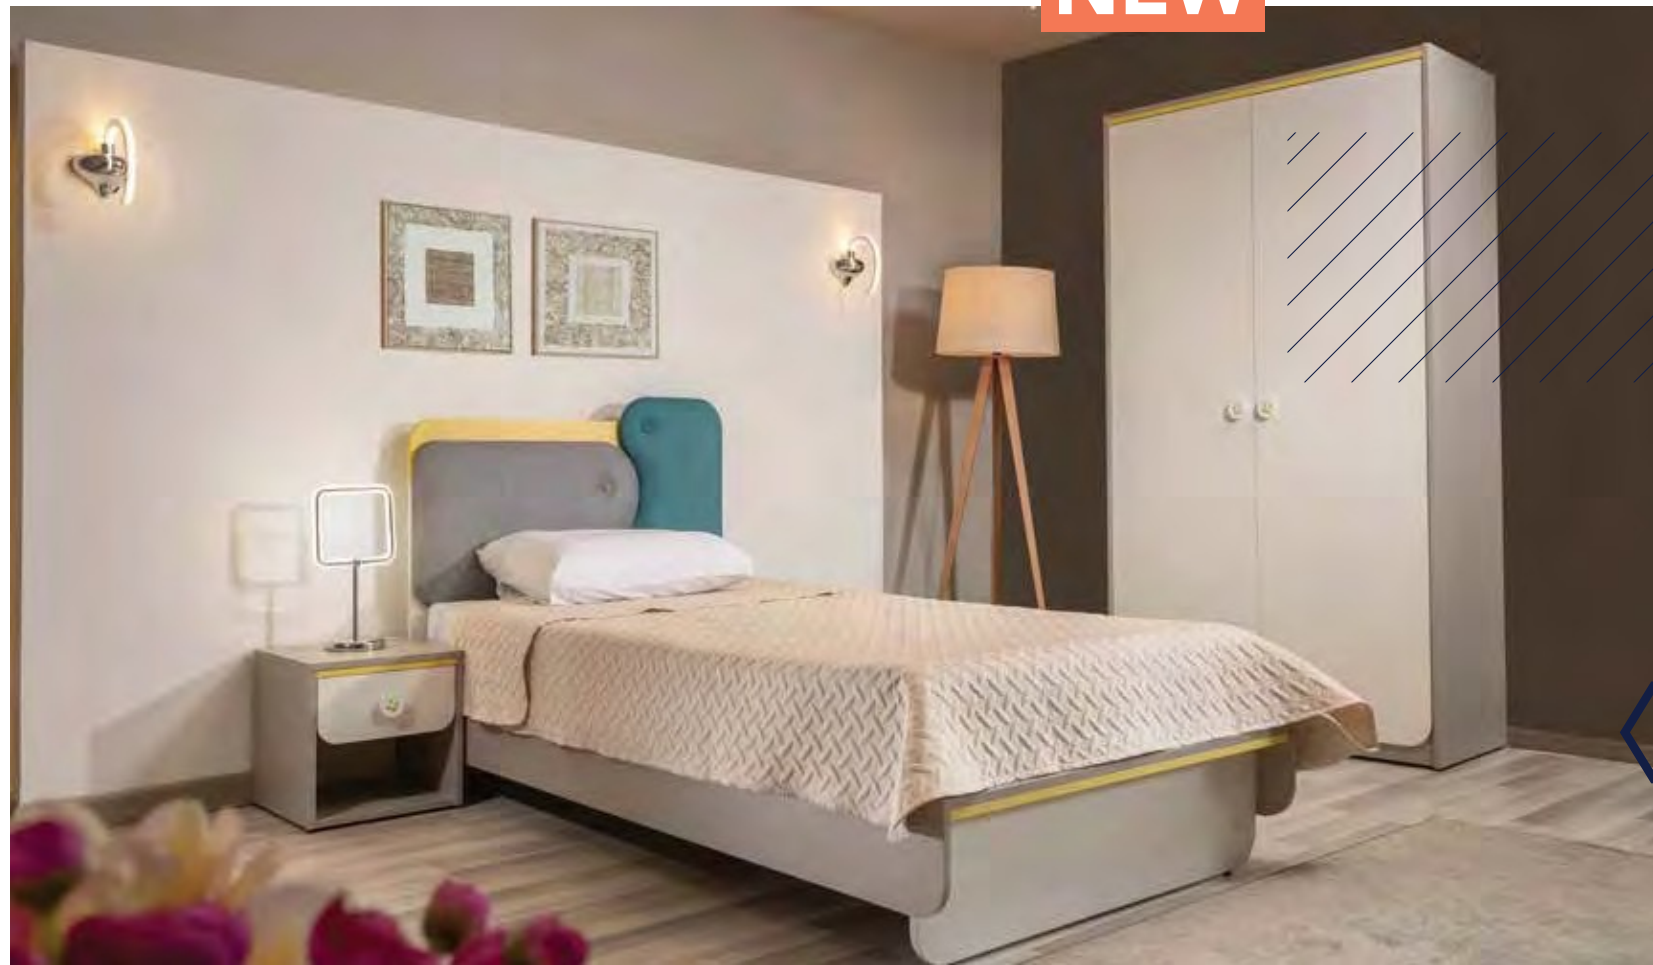

SIZE 120
W:120cm
H:97cm
D:208cm

SOLD AS A FULL SET
AND NOT SEPERATELY

FULL SET
INCLUDES

1 BED 100

1 NIGHTSTAND
WARDROBE 110 (HINGED)

NEW

W:40cm
H:38cm
D:40cm

W:110cm
H:200cm
D:50cm

SIZE 110

SIMPLE

SIZE 120

W:130cm
H:95cm
D:204cm

W:48cm
H:33cm
D:40cm

SOLD AS A FULL SET
AND NOT SEPERATELY

FULL SET
INCLUDES

2 BED 120
WARDROBE 120 (HINGED)