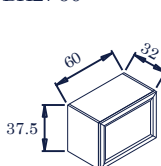

BH2 / 60

HOOD-Unit
* 1 Front 60×37.5 cm.