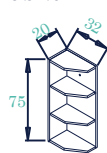

BUO / 20
V28 Silver

UPPER-Open Unit
* Witho ut Front
* 2 Shelves

BUO / 20
V28 Silver

UPPER-Open Unit
* Witho ut Front
* 2 Shelves