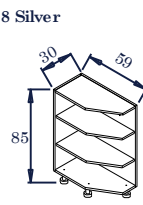

BT2 / 90

Tail-Unit 2
* 1 Front (X) ×37.5 cm.
* 2 Fronts (X) ×169.5 cm.
* 2 Shelves

BUD / 100, 90

DISH-Unit
*2 Fronts (X/2) ×75 cm.
*Open Bottom

BLO / 30
V28 Silver

LOWER-Open Unit
* Witho ut Front
* 2 Shelves