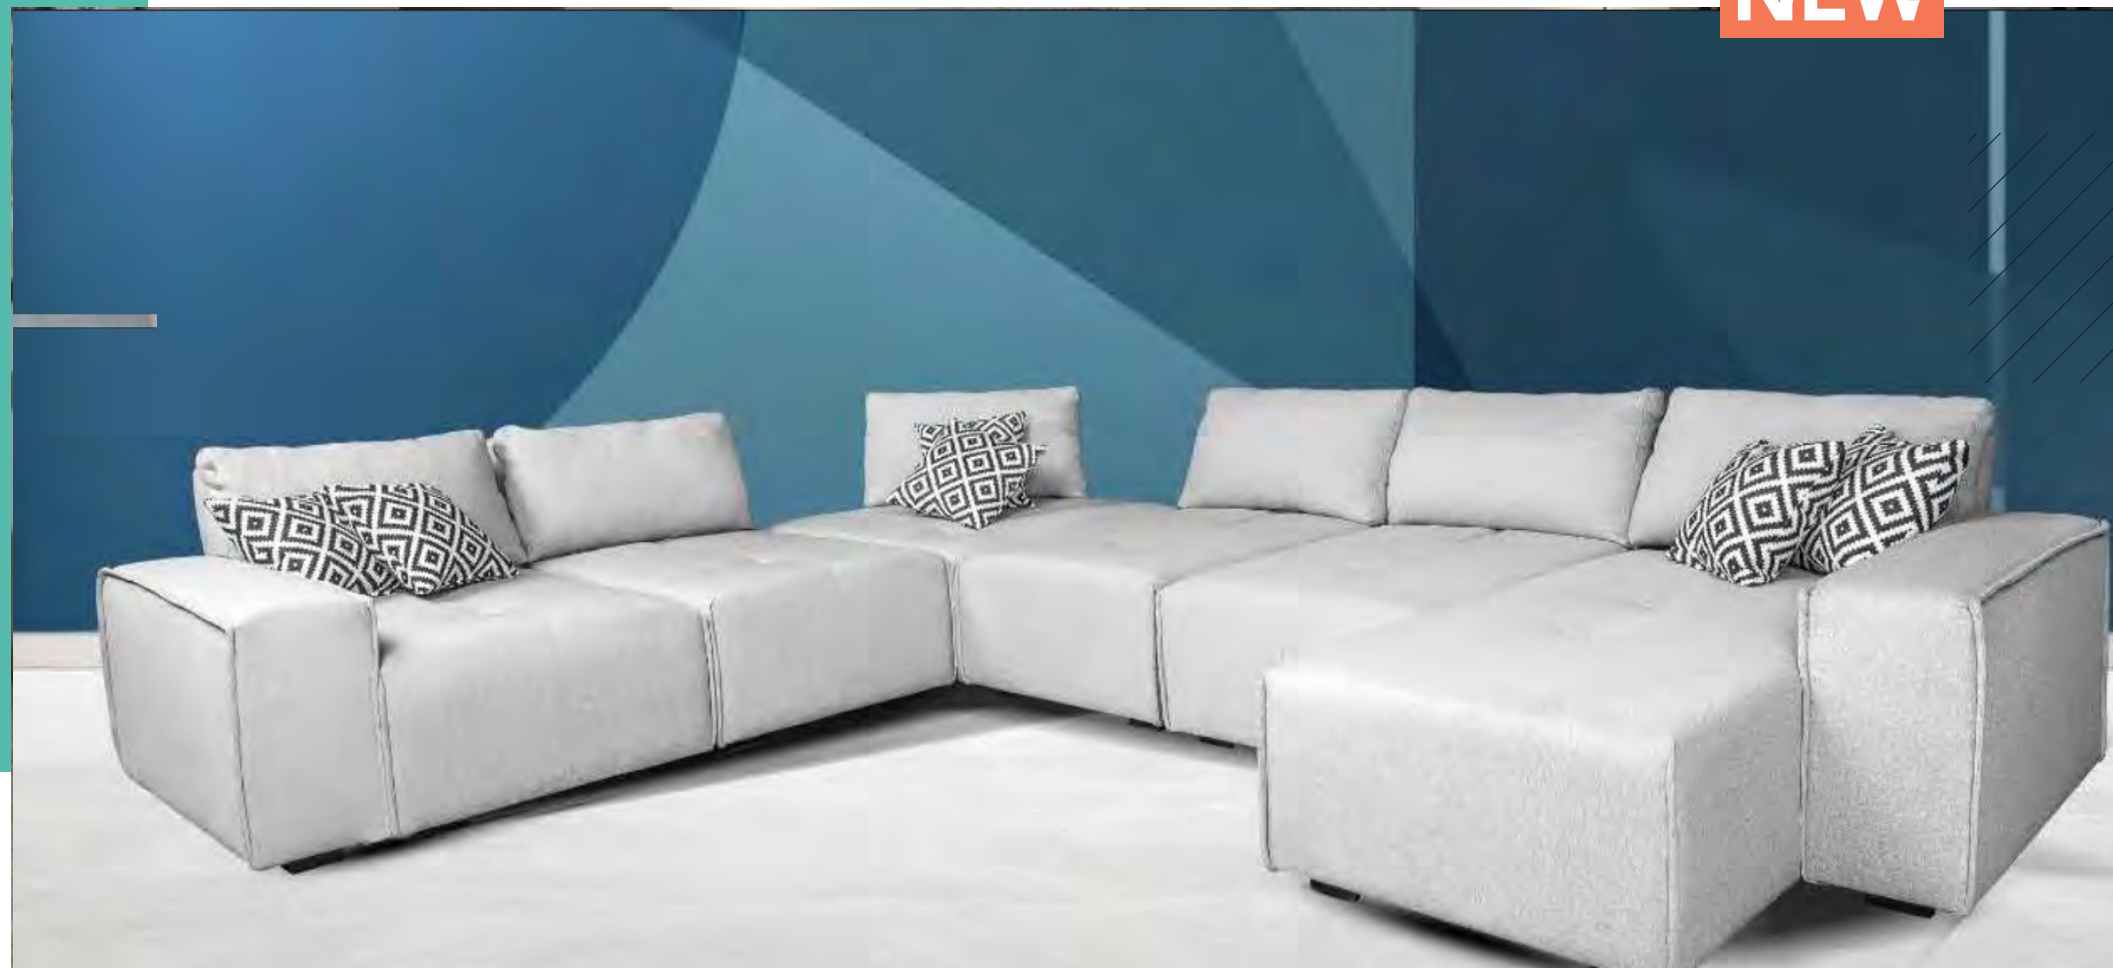

L-SHAPE

W:256cm
H:196cm

SIMPLY U-SHAPE

Buff: 103 x 75
Sofa: 103 x 103
Chaiselong: 75 x 155
Sides: 103 x 25

NEW

DREAM SOFA BED

W:160cm
H:83cm
D:185cm

COLORS
AVAILABLE