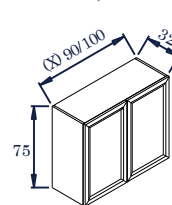

BUD / 100, 90

DISH-Unit
*2 Fronts (X/2) ×75 cm.
*Open Bottom