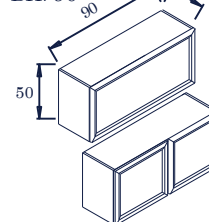

BH / 90

HOOD-Unit
* 1 Front 90x50 O r
* 2 Fronts 45×50 cm.