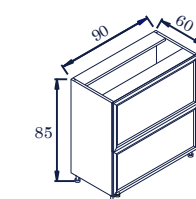

KD / 45, 60,90

Drawer-Unit
* 1 Drawe r(X)×15.1 cm.
* 2 Drawe r (X)×30 cm.

KLD / 60

LOWER 1 Drawe r-Unit
* 1 Drawe r 60 ×15.1 cm.
* 1 Front 60×59.8 cm.
* 1 Shelf

KD2 / 90

LOWER 2 Drawe r Unit
* 2 Drawe rs 90 X 37.5