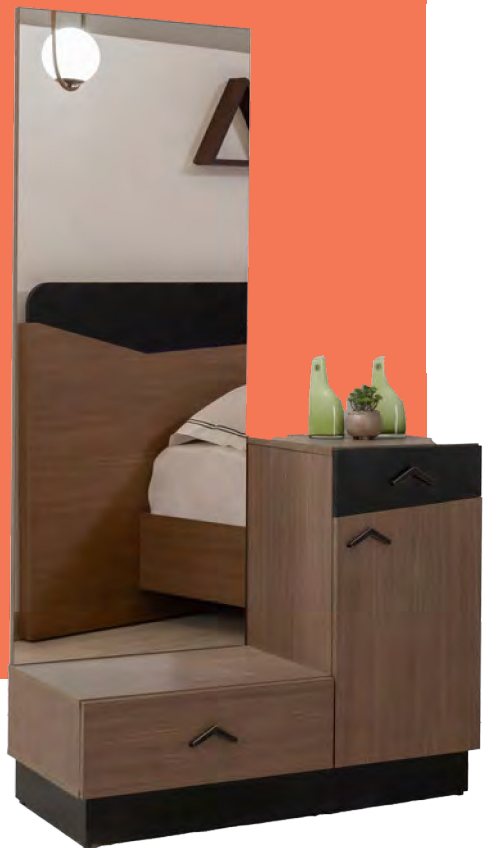

BED 160
DRESSER+MIRROR

2 NIGHTSTANDS
WARDROBE 220 (HINGED)

SPECIAL OFFER

SENSO

SIZE 160

W:240cm
H:102cm
D:202cm

W:55cm
H:32cm
D:40cm

SOLD AS A FULL SET
AND NOT SEPERATELY

SIZE 160

W:164cm
H:90cm
D:200cm

W:48cm
H:34cm
D:39cm

W:80cm
H:75cm
D:45cm

SIZE 220

W:119cm
H:197cm
D:55cm

FULL SET INCLUDES

BED 160
DRESSER+MIRROR