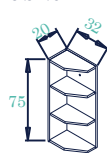

EXPRESS TECHNICAL DRAWINGS

**EXPRESS
LINE PARIS**

**EXPRESS
LINE PEKING**

FRONTS WITH WOODEN FILLER

- F 45 X 75 CM F 60 X 75 CM F 45 X 75 CM F 60 X 75 CM
- F 40 X 75 CM F 35 X 75 CM
- F 30 X 75 CM F 25 X 75 CM
- F 60 X 50 CM F 60 X 60 CM
- F 27 X 75 CM F 45 X 132 CM
- F 90 X 50 CM F 60 X 132 CM

FRONTS WITH GLASS FILLER

- F 60 X 50 CM F 45 X 75 CM
- F 90 X 50 CM

PARIS

PEKING

TECHNICAL DRAWINGS KITCHEN CABINETS

KBD / 45

Bambo Drawer-Unit
* 2 Drawers(X)×15.1 cm.

BUO / 20
V28 Silver