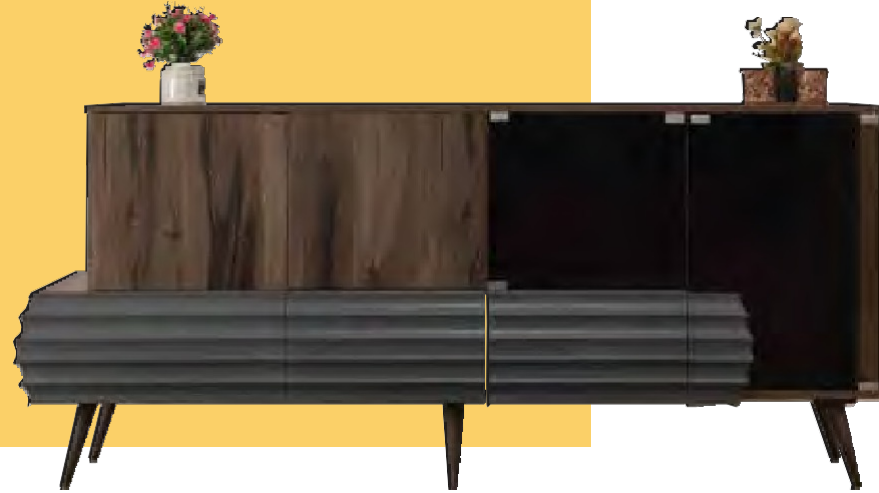

W:90cm
H:160.4cm
D:45.5cm

DINING CHAIRS ARE NOT INCLUDED
IN THE TOTAL PRICE

FULL SET
INCLUDES

DINING TABLE
BUFFET + MIRROR

TALL DISPLAY UNIT

CHRISTA

W:180cm
H:75cm
D:90cm

SIZE 220cm

W:150cm
H:50cm
D:6cm

W:195cm
H:85cm
D:55cm

DINING CHAIRS ARE NOT INCLUDED
IN THE TOTAL PRICE

FULL SET
INCLUDES

DINING TABLE
BUFFET

MIRROR

DT120

W:120cm
H:79cm
D:80cm