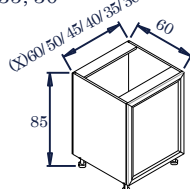

BL / 60, 50, 45, 40,
35, 30

LOWER-Unit
* 1 Front (X)×75 cm.
* 1 Shelf

BL / 60, 50, 45, 40,
35, 30

LOWER-Unit
* 1 Front (X)×75 cm.
* 1 Shelf