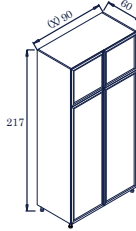

BT2 / 90

Tail-Unit 2
* 1 Front (X) ×37.5 cm.
* 2 Fronts (X) ×169.5 cm.
* 2 Shelves