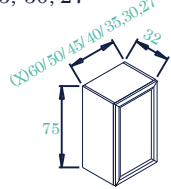

BU / 60, 50, 45, 40,
35, 30, 27

UPPER-Unit
* 1 Front (X) ×75 cm.
* 1 Shelf

BU / 60, 50, 45, 40,
35, 30, 27

UPPER-Unit
* 1 Front (X) ×75 cm.
* 1 Shelf