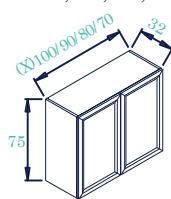

BU / 100, 90, 80, 70

BU / 100, 90, 80, 70

UPPER-Unit
* 2 Fronts (X/2) ×75 cm.
* 1 Shelf

UPPER-Unit
* 2 Fronts (X/2) ×75 cm.
* 1 Shelf