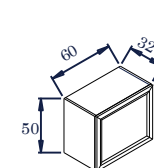

BLC 2 / 92

LOWER Corner-Unit
* 2 Fronts 35×75 cm.
* Witho ut Shelf
(BLC2-92-SH)

BLC / 90

LOWER Corner-Unit
* 1 Front 45×75 cm.
* 1 Shelf

BS / 120,110,100, 90,60

SINK-Unit
* 2 Fronts (X/2)×75 cm.

BH / 60

HOOD-Unit
*1 Front 60×50 cm.