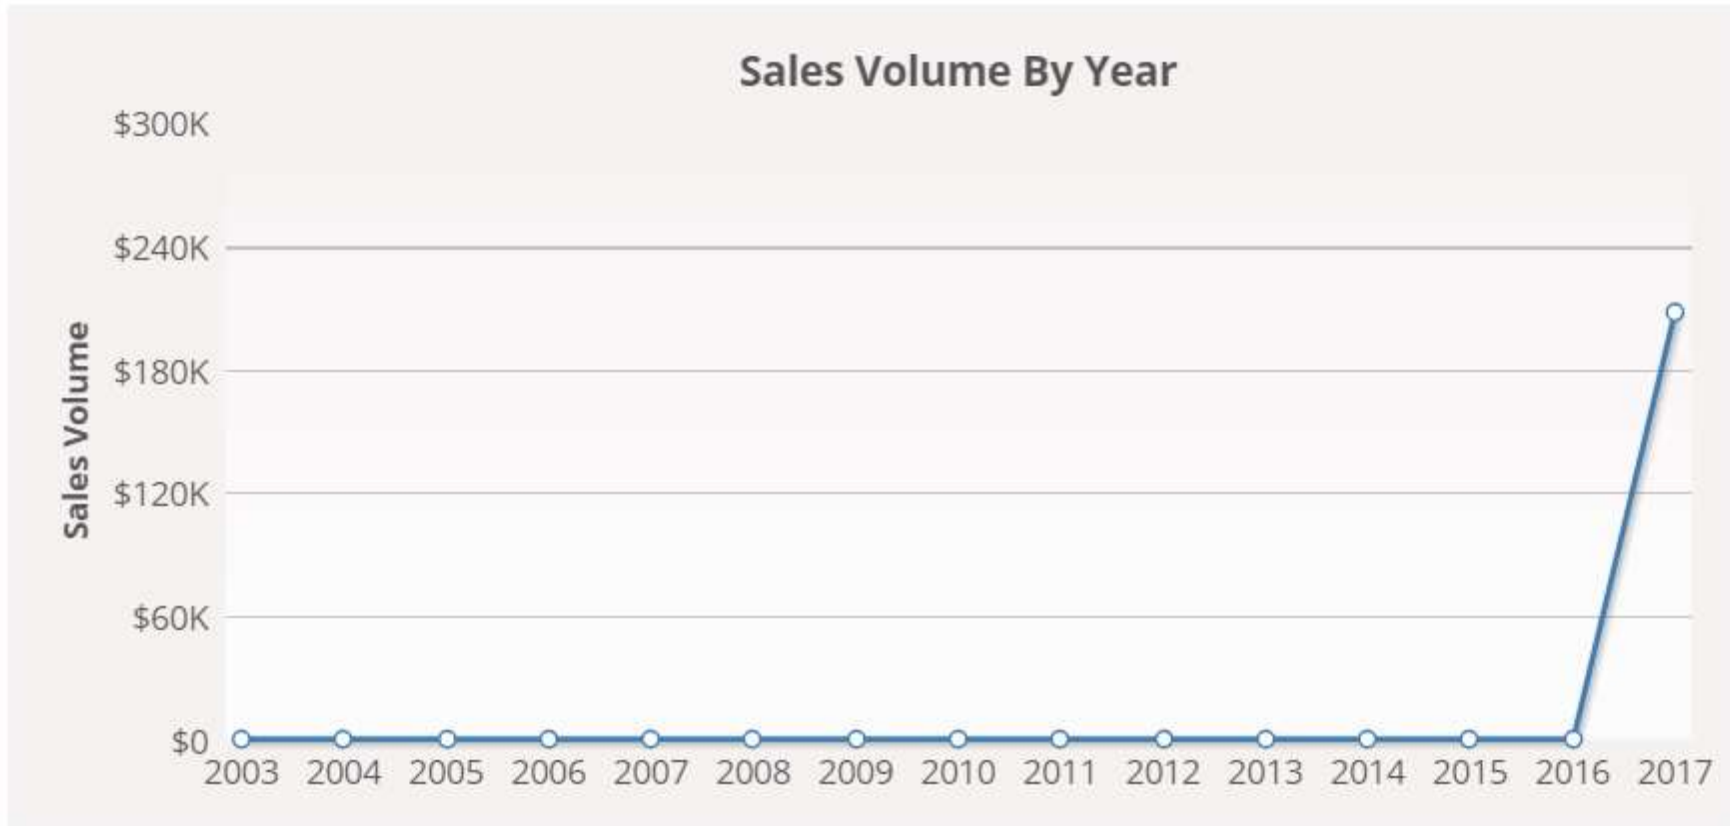

Alkami – Sales Volume

Business Size History

Collapse ▾

Alkami Plano – Employee Size

Alkami Technology

Business History

Collapse ↕

Year	Company Name	Address	City, State	Zip	Business Phone	Executive Name
2015	Alkami Technology Inc	5601 Granite Pkwy # 120	Plano, TX	75024	Not Available	Don Crosby
2016	Alkami Technology Inc	5601 Granite Pkwy # 120	Plano, TX	75024	Not Available	Don Crosby
2017	Alkami Technology Inc	5601 Granite Pkwy # 120	Plano, TX	75024	Not Available	Don Crosby