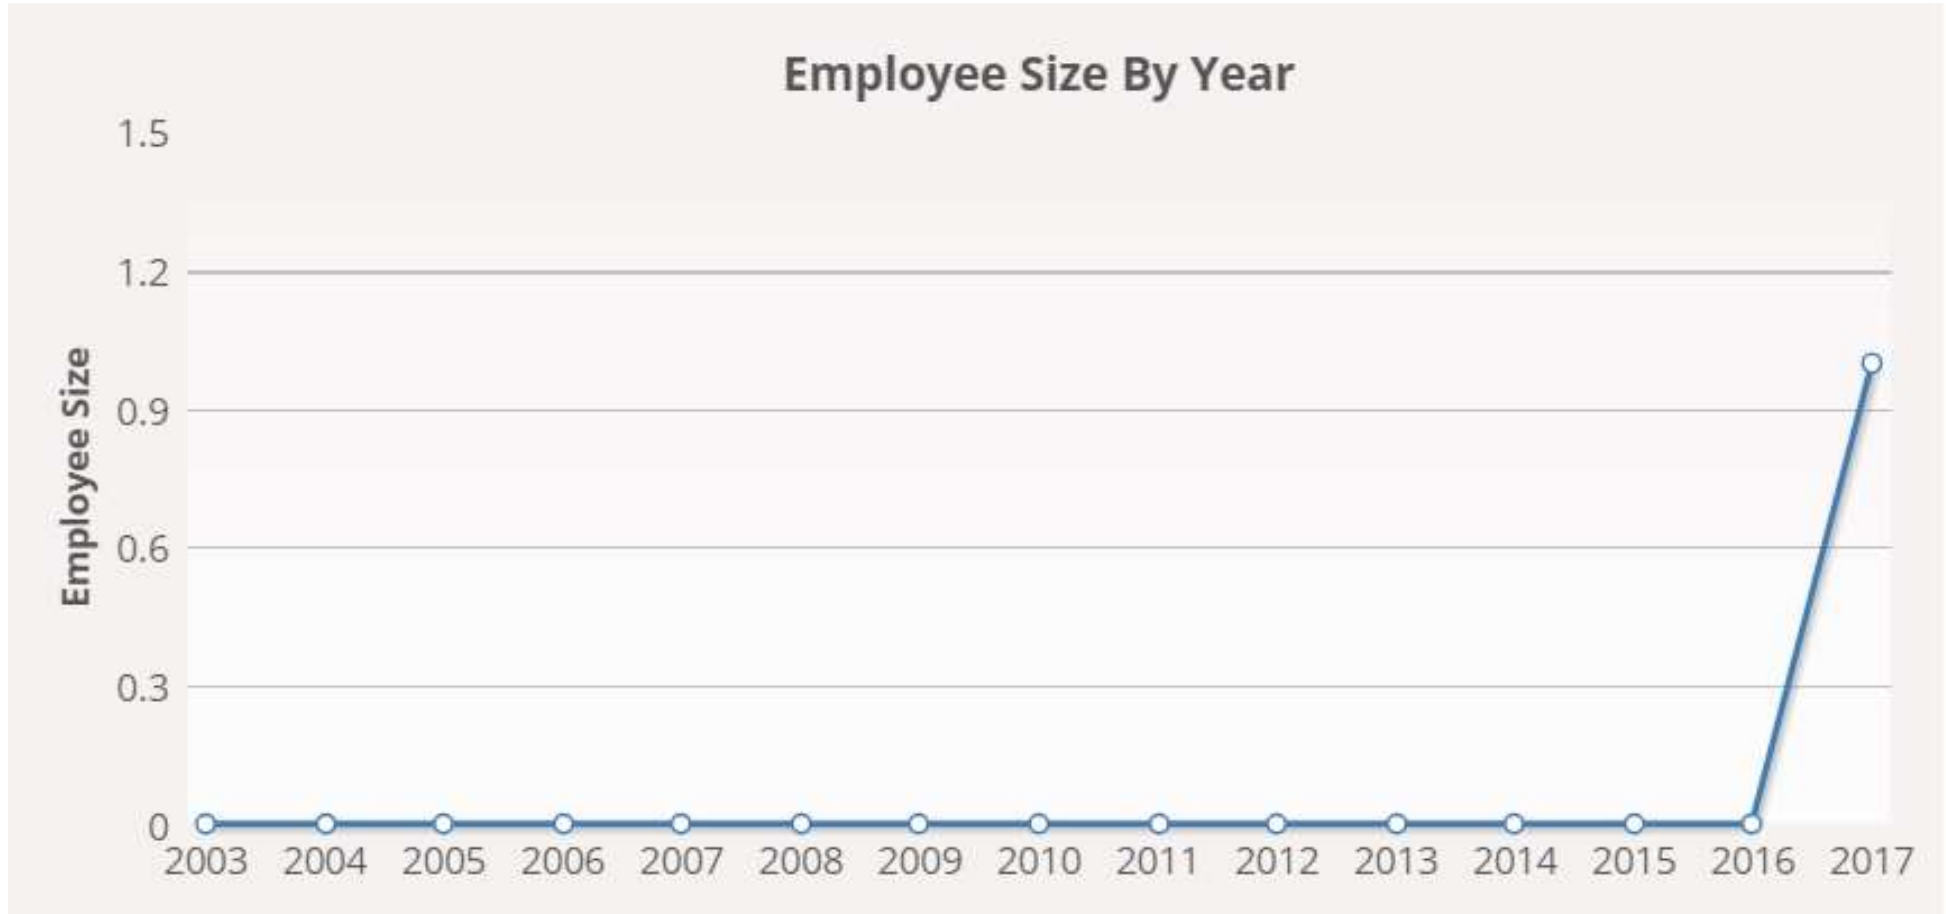

Alkami – Sales Volume

Business Size History

Collapse ▾

Alkami Plano – Employee Size

Alkami Technology

Business History

Collapse ↕

Year	Company Name	Address	City, State	Zip	Business Phone	Executive Name
2015	Alkami Technology Inc	5601 Granite Pkwy # 120	Plano, TX	75024	Not Available	Don Crosby
2016	Alkami Technology Inc	5601 Granite Pkwy # 120	Plano, TX	75024	Not Available	Don Crosby
2017	Alkami Technology Inc	5601 Granite Pkwy # 120	Plano, TX	75024	Not Available	Don Crosby