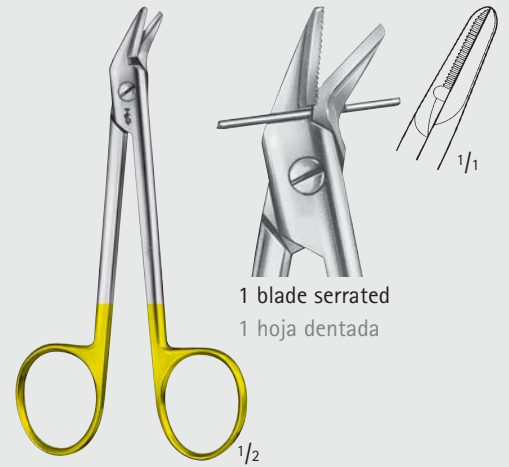

1 blade serrated
1 hoja dentada

DP552R

Wire cutting scissors

Tijeras para cortar alambre

120 mm, 4 3/4"