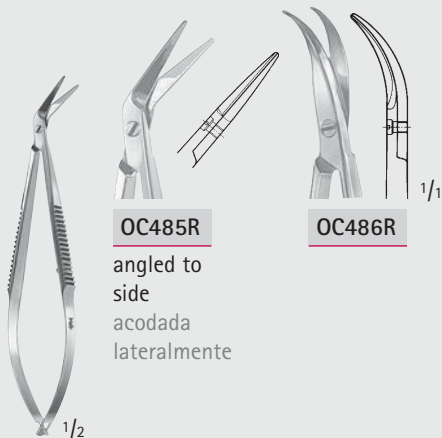

## Scissors - Tijeras

Micro Scissors (Spring Type) with Flat Handles

Microtijeras (de muelle) con mangos planos

BC

OC498R

OC499R

OC500R

$\frac{1}{2}$

VANNAS

OC498R-OC500R

85 mm, 3  $\frac{3}{8}$ "

$\frac{1}{2}$

MC CLURE

OC480R

95 mm, 3  $\frac{3}{4}$ "

OC485R

OC486R

angled to side  
acodada lateralmente

$\frac{1}{2}$

CASTROVIEJO

OC485R-OC486R

95 mm, 3  $\frac{3}{4}$ "

$\frac{1}{2}$

NOYES