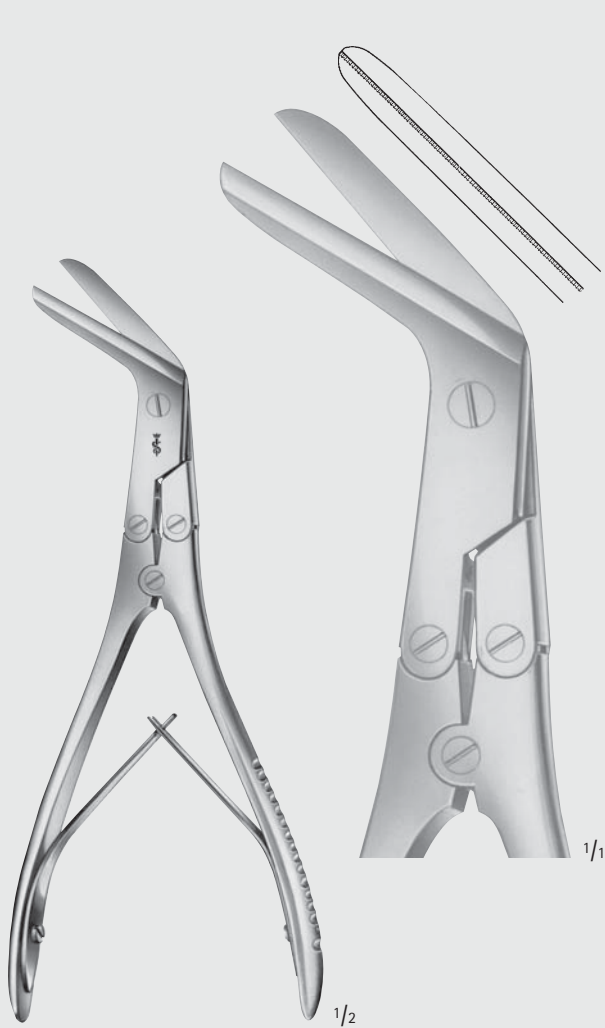

BC640R

230 mm, 9"

SATINSKY

BC641R

245 mm, 9 3/4"

MILLIMETERS

## Scissors - Tijeras

Bone Shears

Cizallas para hueso

BC

KILLIAN

OP130R

200 mm, 8"

MÜHLING