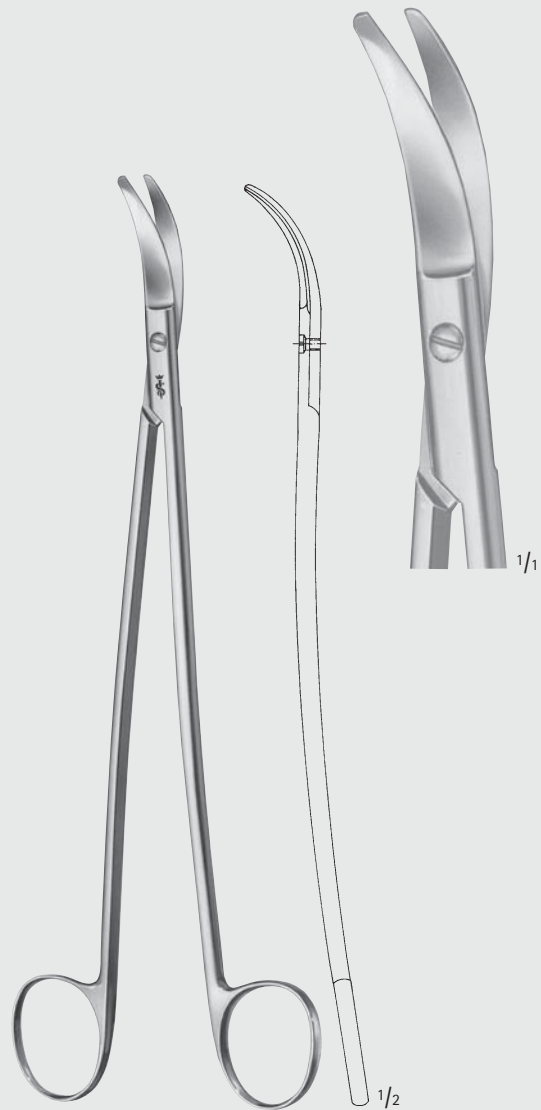

SATINSKY

BC641R

245 mm, 9 3/4"