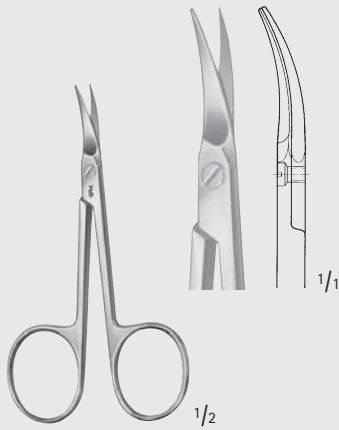

Scissors - Tijeras

Nail Scissors

Tijeras para uñas

BC

HF400R

Nail scissors
Tijera para uñas
90 mm, 3 1/2"