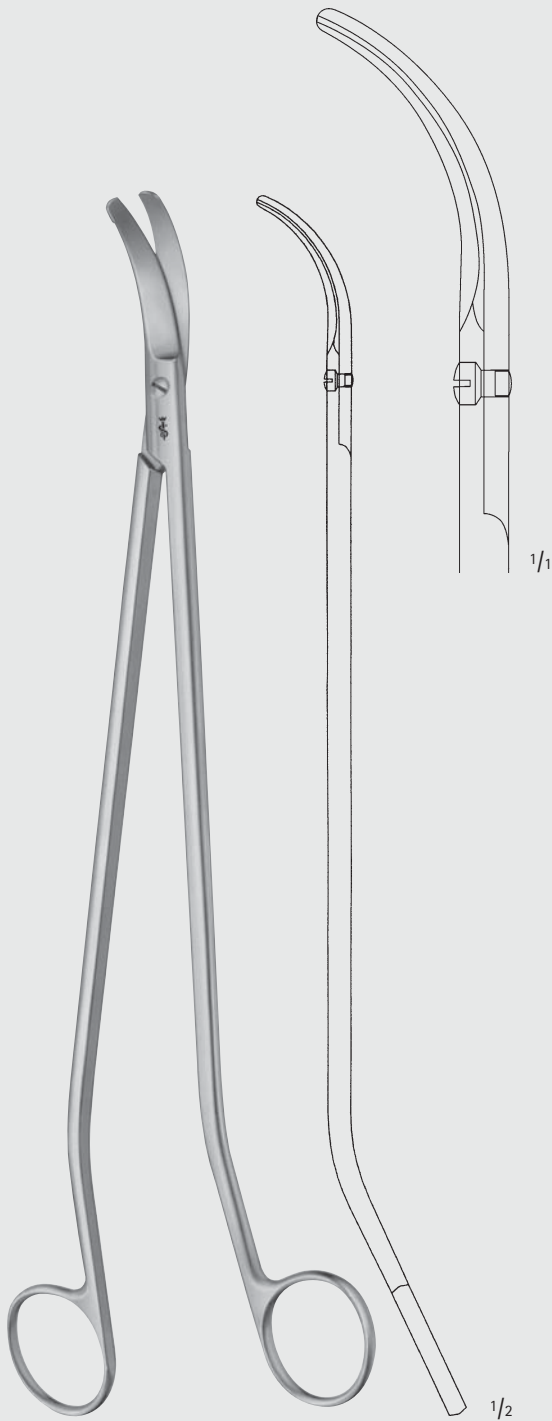

Scissors - Tijeras
Rectal Scissors
Tijera rectal

BC

MÜLLER

BC627R

S-shaped
en forma de S
325 mm, 13"