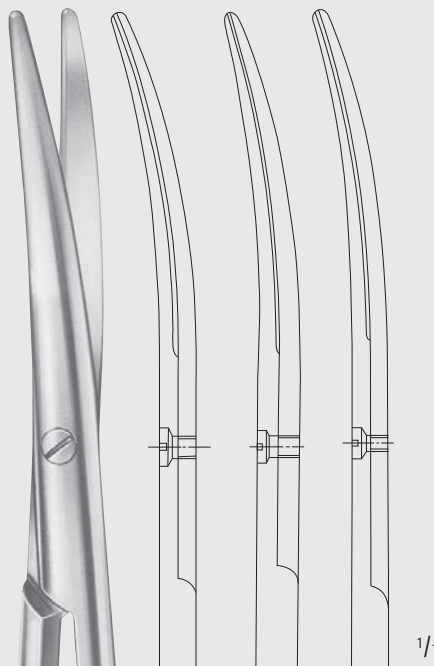

BC279R	BC281R	BC282R
260 mm	280 mm	285 mm
10 1/4"	11"	11 1/4"

NELSON-METZENBAUM

BC279R-BC282R