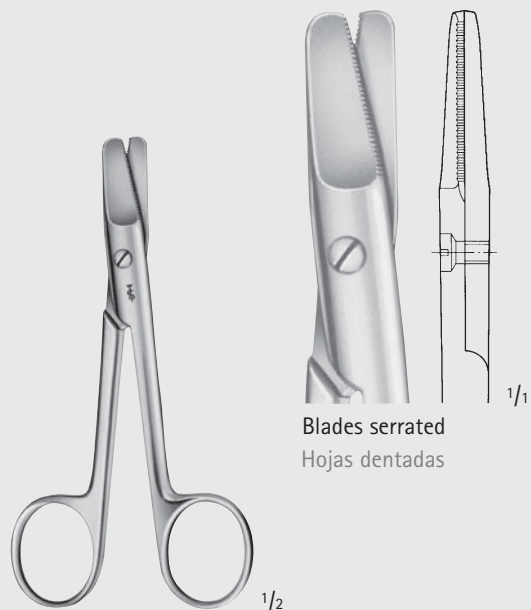

Blades serrated
Hojas dentadas

HARVEY

BC815R

125 mm, 5"

MILLIMETERS