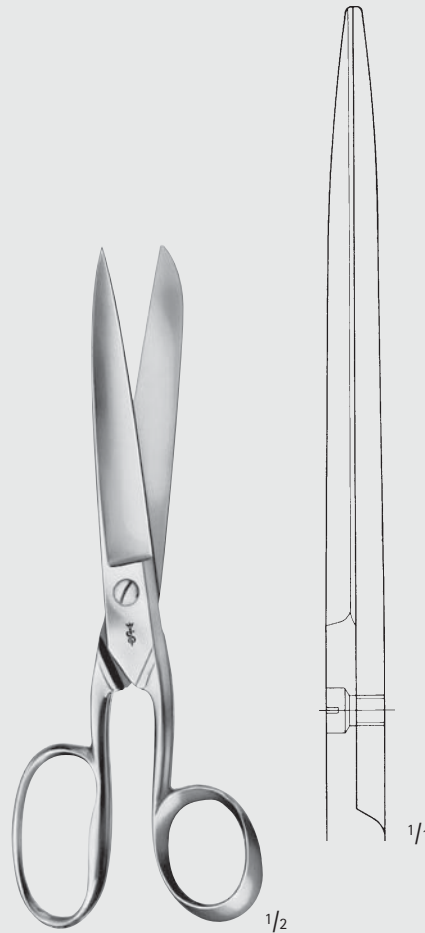

SMITH

BC838R

180 mm, 7"