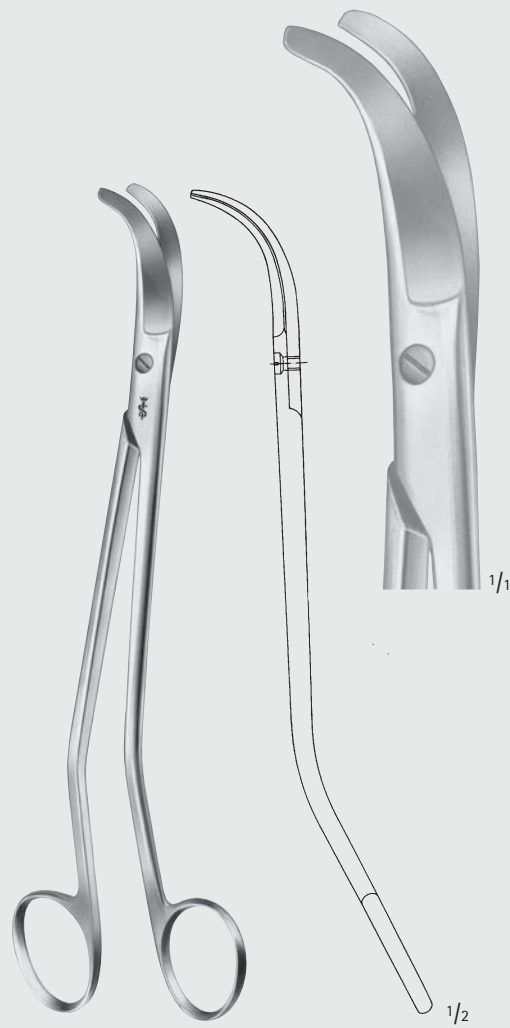

## Scissors - Tijeras

Scissors for Deep Operations and for Gynecology  
Tijeras para intervenciones profundas y ginecología

BC

SIEBOLD

BC760R

Uterine scissors

Tijera uterina

245 mm, 9 3/4"

BOZEMANN

BC761R

Uterine scissors

Tijera uterina

220 mm, 8 3/4"

MILLIMETERS