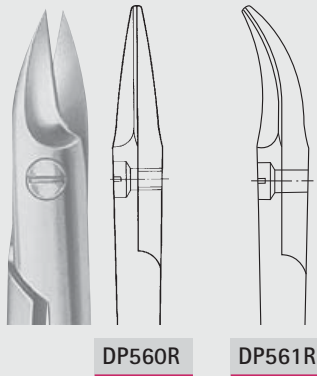

Scissors - Tijeras
Wire Cutting Scissors
Tijeras para cortar alambre

BC

DP560R

DP561R

DP563R

DP569R

broad blades
hojas anchas

1 blade serrated
1 hoja dentada

BEEBE

DP560R-DP569R

110 mm, 4 3/8"