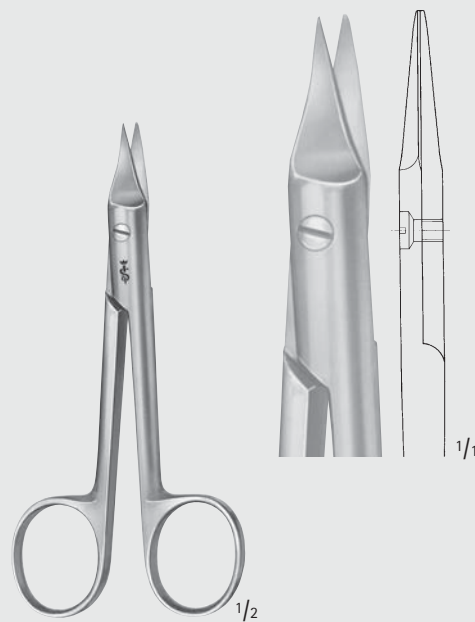

145 mm, 5 3/4"

BC503R	BC504R	BC506R
130 mm	145 mm	165 mm
5 1/8"	5 3/4"	6 1/2"

**BC503R-BC506R**

Incision scissors

Tijeras para incisión

SYSTRUNK

**BC521R**

Nail splitting scissors