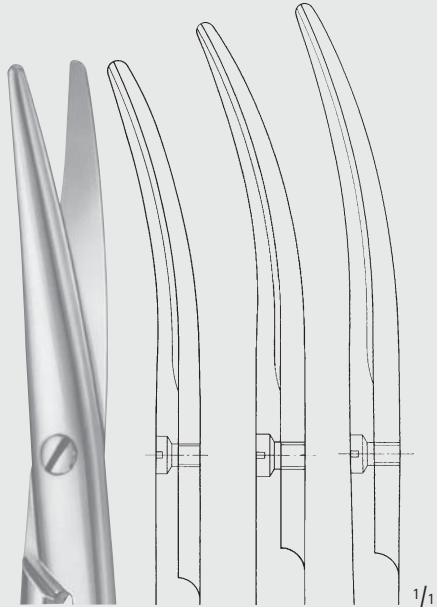

BC584R	BC585R
165 mm	200 mm
6 1/2"	8"

BC587R	BC588R	BC589R
165 mm	200 mm	210 mm
6 1/2"	8"	8 1/4"