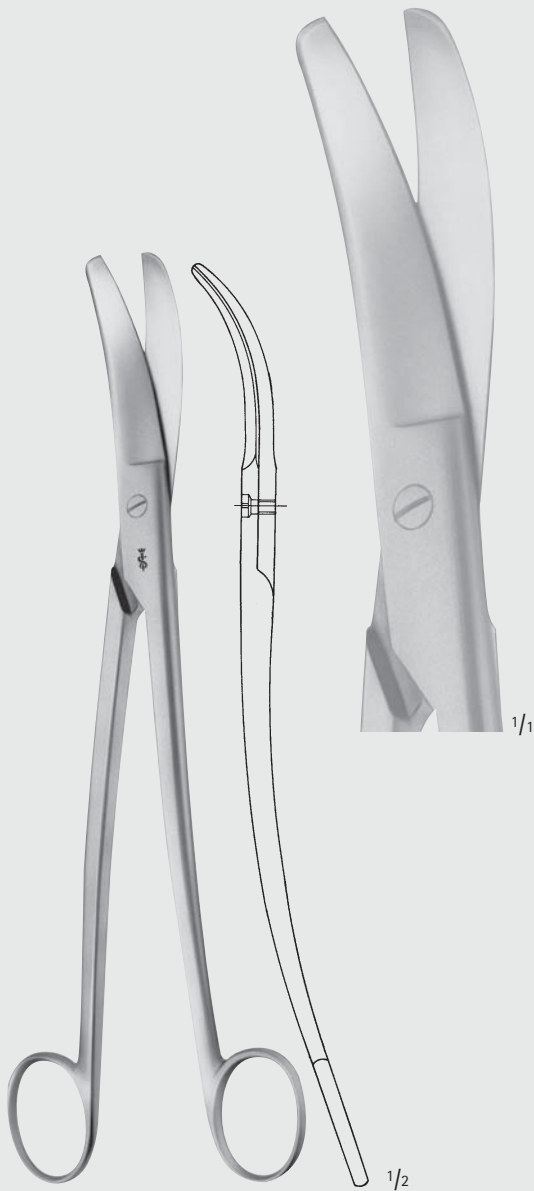

## Scissors - Tijeras

Scissors for Deep Operations and for Gynecology  
Tijeras para intervenciones profundas y ginecología

BC

SIEBOLD

BC760R

Uterine scissors

Tijera uterina

245 mm, 9 3/4"