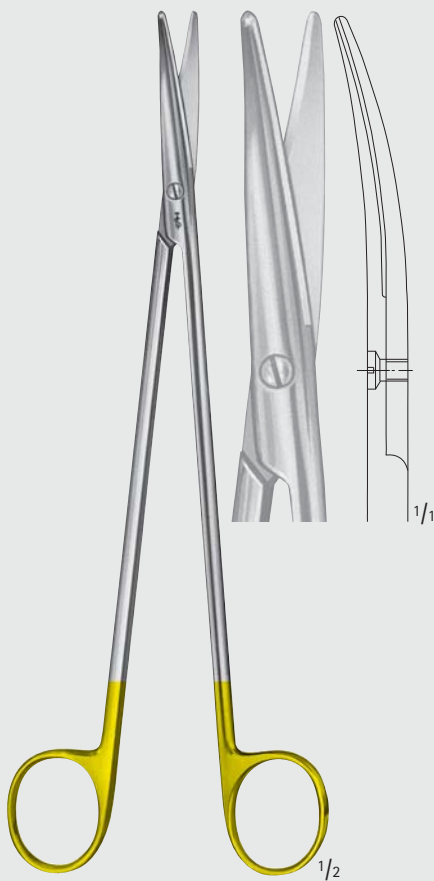

NELSON-METZENBAUM

BC267W

230 mm, 9"