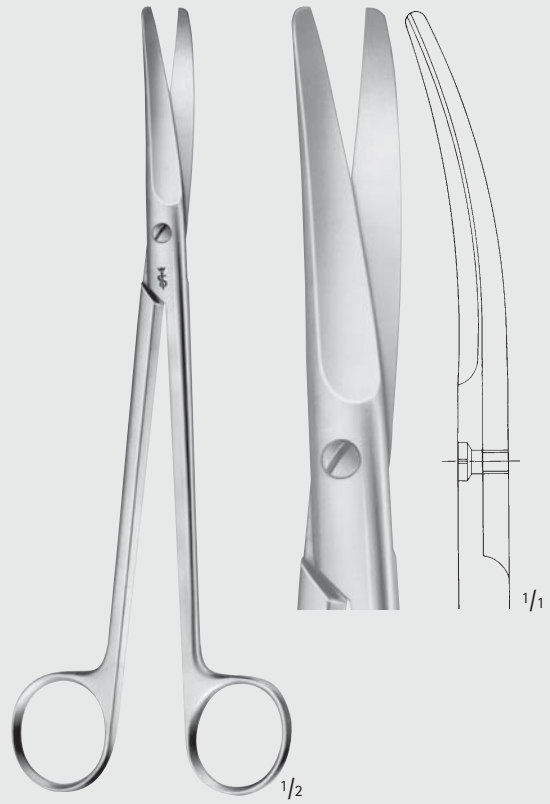

## Scissors - Tijeras

Scissors for Deep Operations and for Gynecology

Tijeras para intervenciones profundas y ginecología

BC

SIMS

**BC731R**

200 mm, 8"

SIMS