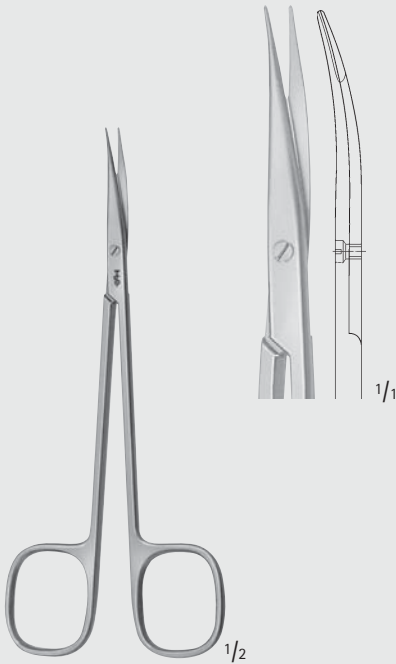

BC023R

METZENBAUM

BC022R-BC023R

Dissecting scissors

Tijeras de disección

145 mm, 5 3/4"

## Scissors - Tijeras

Delicate Scissors - Large Ring Design  
Tijeras finas - forma de anillo grande

BC

REYNOLDS-JAMESON

**BC015R**

Vascular scissors

Tijera vascular

140 mm, 5 1/2"