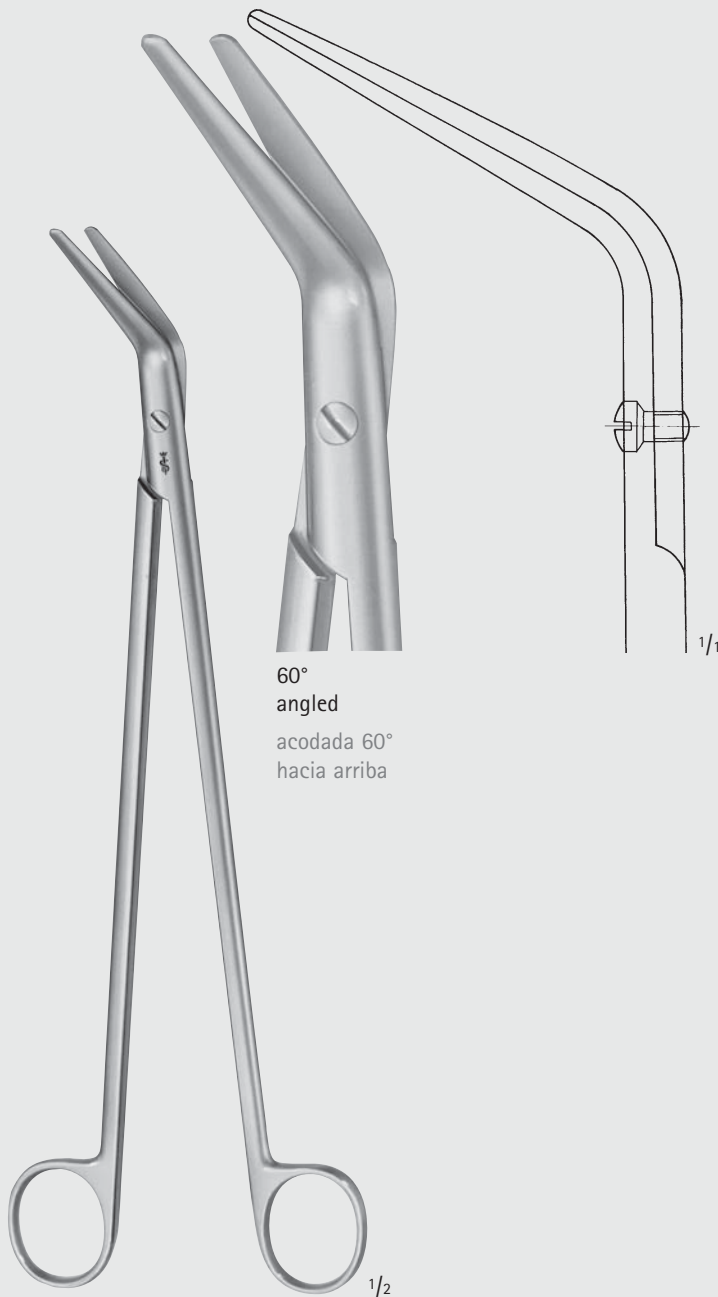

**Scissors - Tijeras**  
 Scissors for Obstetrics  
 Tijeras para obstetricia

**BC**

**SCHUHMACHER**

**ET150R**

Umbilical cord scissors

Tijera para cordón umbilical

155 mm, 6"

**ET152R**

Umbilical cord scissors

Tijera para cordón umbilical

105 mm, 4 1/8"

**BC796R-BC797R**

Umbilical cord scissors

Tijeras para cordón umbilical

BC796R	BC797R
135 mm	160 mm
5 1/4"	6 1/4"

**Scissors - Tijeras**  
 Scissors for Obstetrics  
 Tijeras para obstetricia

1/1

1/2

**Scissors - Tijeras**  
Bowel Scissors, Rectal Scissors  
Tijeras intestinales, tijeras rectales

BC

MILLIMETERS

60°  
angled  
acodada 60°  
hacia arriba

**BC624R**

Dissecting scissors  
for cutting of the bowel after  
suturing with suture device

## Scissors - Tijeras

Rectal Scissors

Tijeras rectales

BC

BC622R

BC623R

STELZNER

BC622R-BC623R