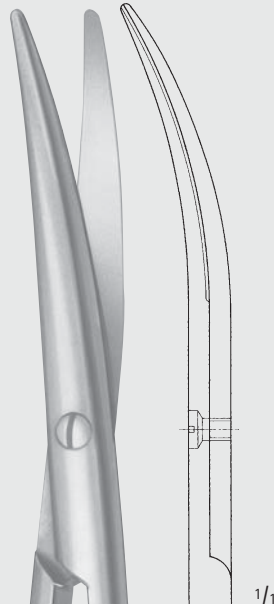

BC591R

LEXER

BC590R-BC591R

narrow
delgada
165 mm, 6 1/2"