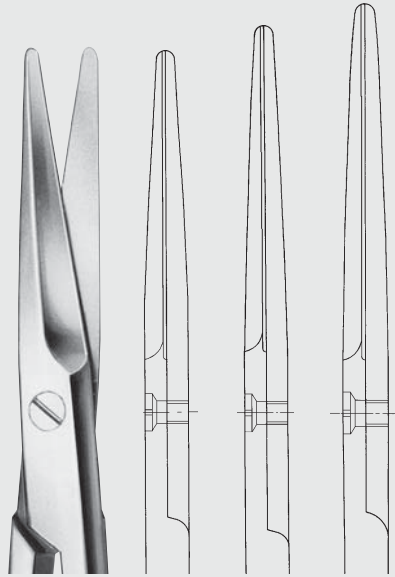

Scissors - Tijeras

Surgical and Dissecting Scissors

Tijeras quirúrgicas y tijeras de disección

BC

BC544R	BC545R	BC547R
140 mm	155 mm	170 mm
5 1/2"	6"	6 3/4"