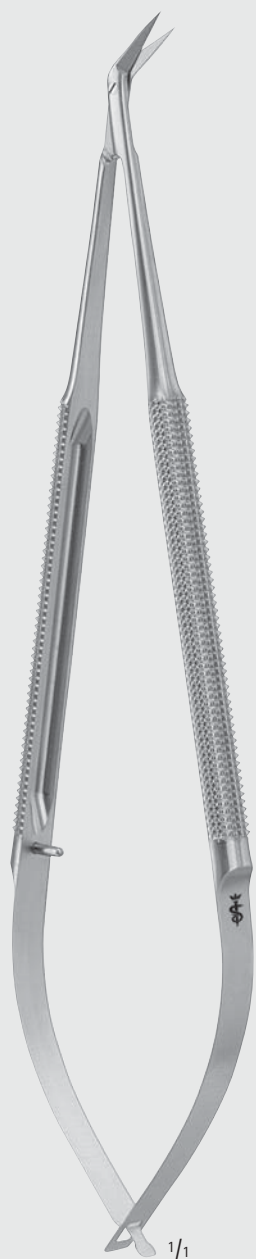

## Scissors - Tijeras

Micro Scissors with Round Handle

Microtijeras con ramas redondas

BC

1/1

165 mm, 6 1/2"