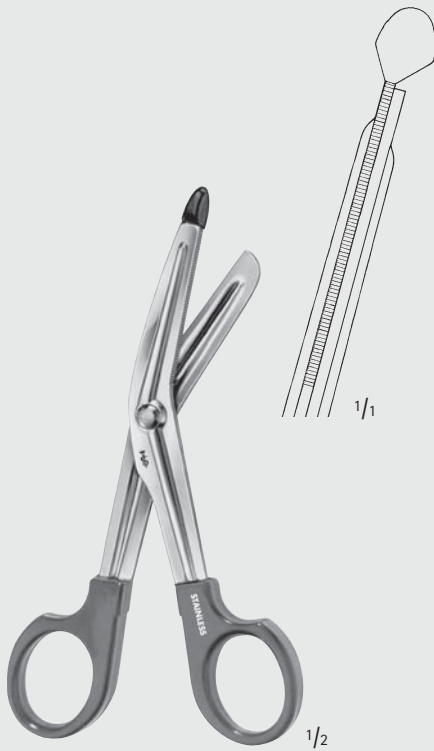

Scissors - Tijeras

Bandage and Cloth Scissors

Tijeras para vendajes y ropa

BC

LISTER

BC885R-BC979R

BC885R	black	negra	BC975R	orange	naranja
BC970R	red	roja	BC977R	pink	rosa
BC971R	blue	azul	BC978R	light green	verde claro
BC973R	yellow	amarilla	BC979R	violet	violeta

Universal bandage- and cloth scissors, with toothed edges, autoclavable up to 143 °C (3 bar)

Tijera universal para vendajes y ropa, con hojas dentadas, esterilizable en autoclave hasta 143°C (3 bar)

145 mm, 5 3/4"