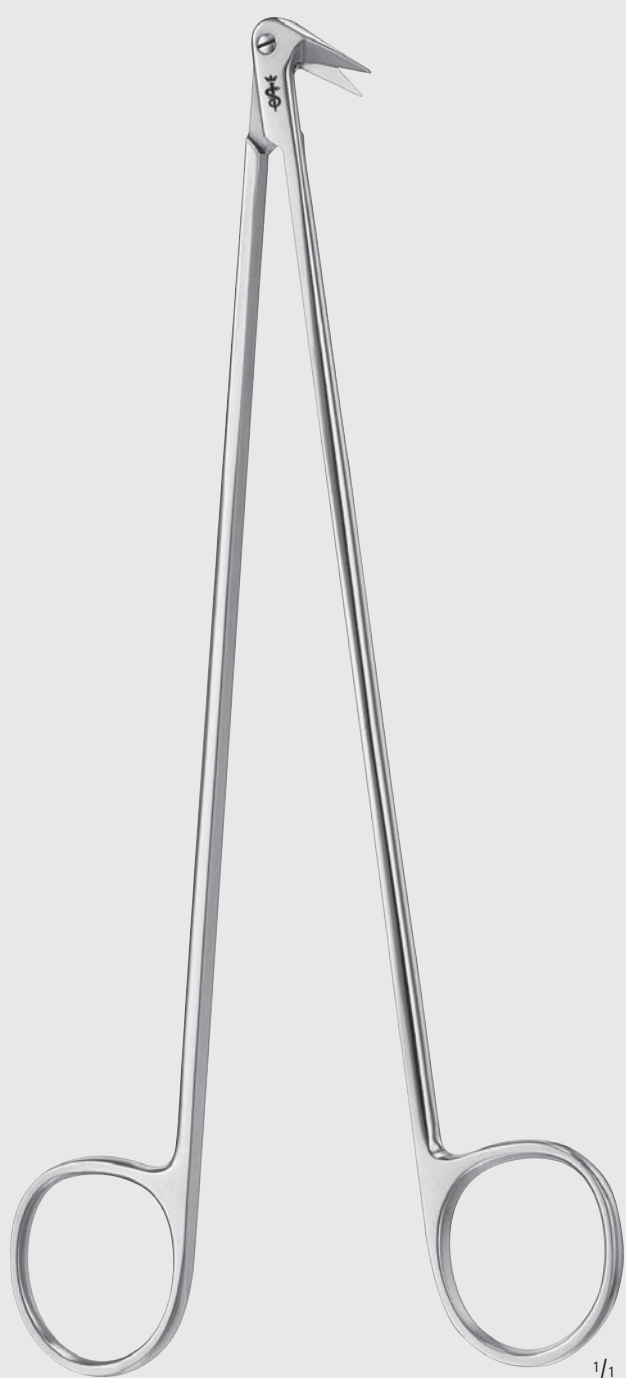

Scissors - Tijeras
Micro Vascular Scissors
Microtijeras vasculares

BC

1/1

DIETRICH-POTTS
180 mm, 7"