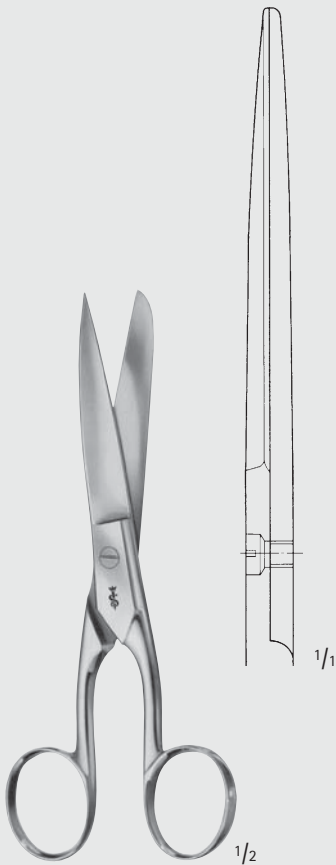

BC835R

150 mm, 6"