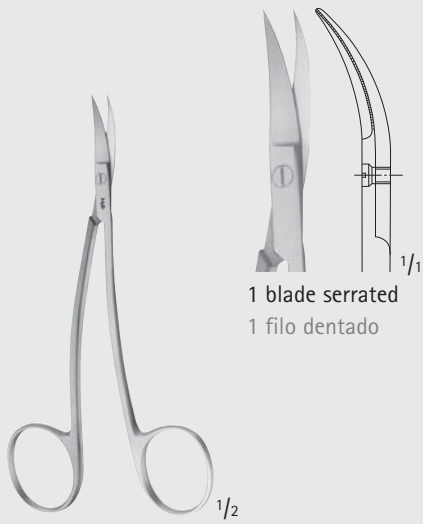

100 mm, 4 "

BC033R

115 mm, 4 1/2"

BC030R

120 mm, 4 3/4"

BC034R

145 mm, 5 3/4"

**Scissors - Tijeras**  
Delicate Scissors  
Tijeras finas

**BC**

MILLIMETERS

1 blade serrated  
1 filo dentado

LA GRANGE

**BC154R**

110 mm, 4 3/8"

angled on flat,  
1 blade serrated  
acodada lateralmente,  
1 filo dentado

**DO252R**