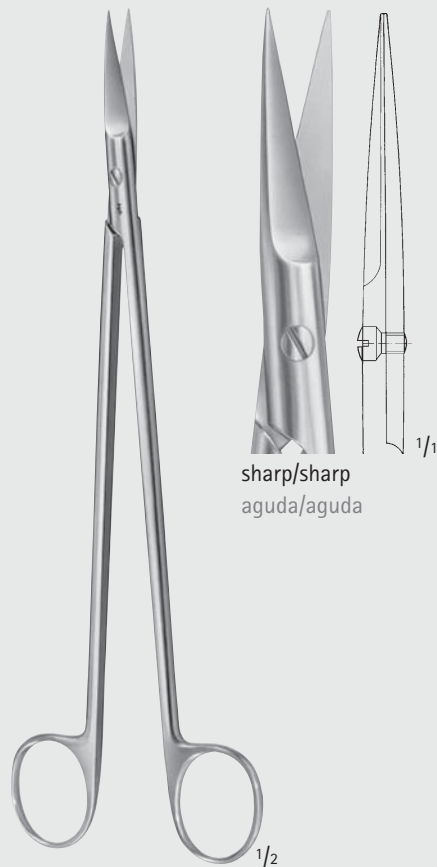

## Scissors - Tijeras

Scissors for Vascular and Neuro Surgery

Tijeras para cirugía vascular y para neurocirugía

BC

SCHMIEDEN-TAYLOR

BC660R

Dura scissors

Tijera para duramadre

155 mm, 6"

STRULLY

BC644R

Vascular scissors

Tijera vascular

220 mm, 8 3/4"

BC642R

Vascular scissors

Tijera vascular

225 mm, 9"