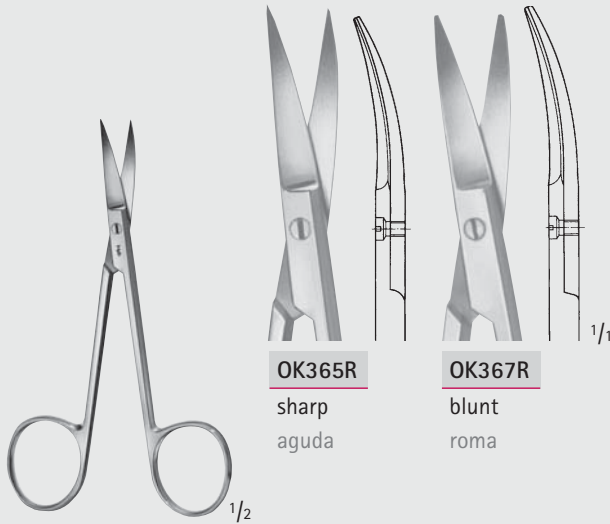

OK365R
sharp
aguda

OK367R
blunt
roma

COTTLE-MASING

OK365R-OK367R

Scissors for plastic surgery
Tijeras para cirugía plástica
105 mm, 4 1/8"