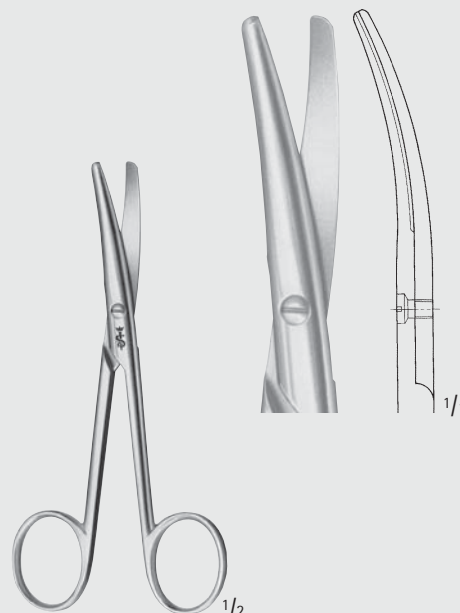

LANDOLT

OC430R

Enucleation scissors
Tijeras para enucleación
120 mm, 4 3/4"