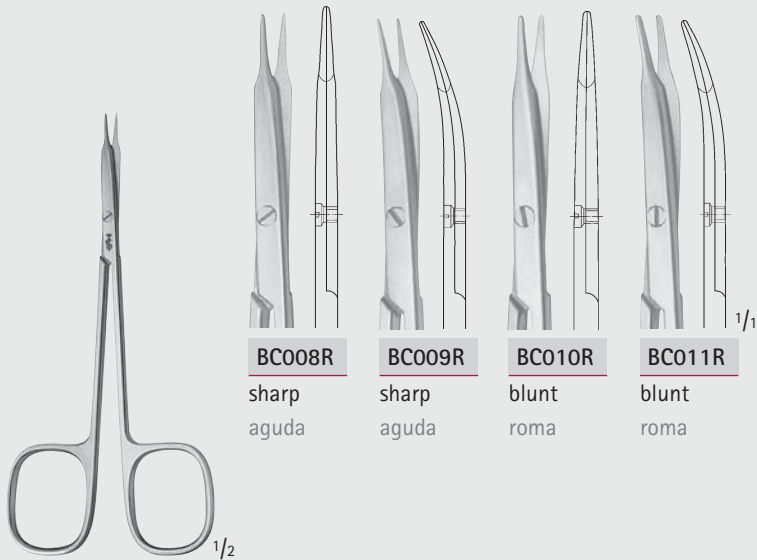

## Scissors - Tijeras

Delicate Scissors - Large Ring Design  
Tijeras finas - forma de anillo grande

BC

MILLIMETERS

BC004R

BC005R

BC004R-BC005R

115 mm, 4 1/2"

## Scissors - Tijeras

Delicate Scissors - Large Ring Design

Tijeras finas - forma de anillo grande

BC

BC008R

sharp  
aguda

BC009R

sharp  
aguda