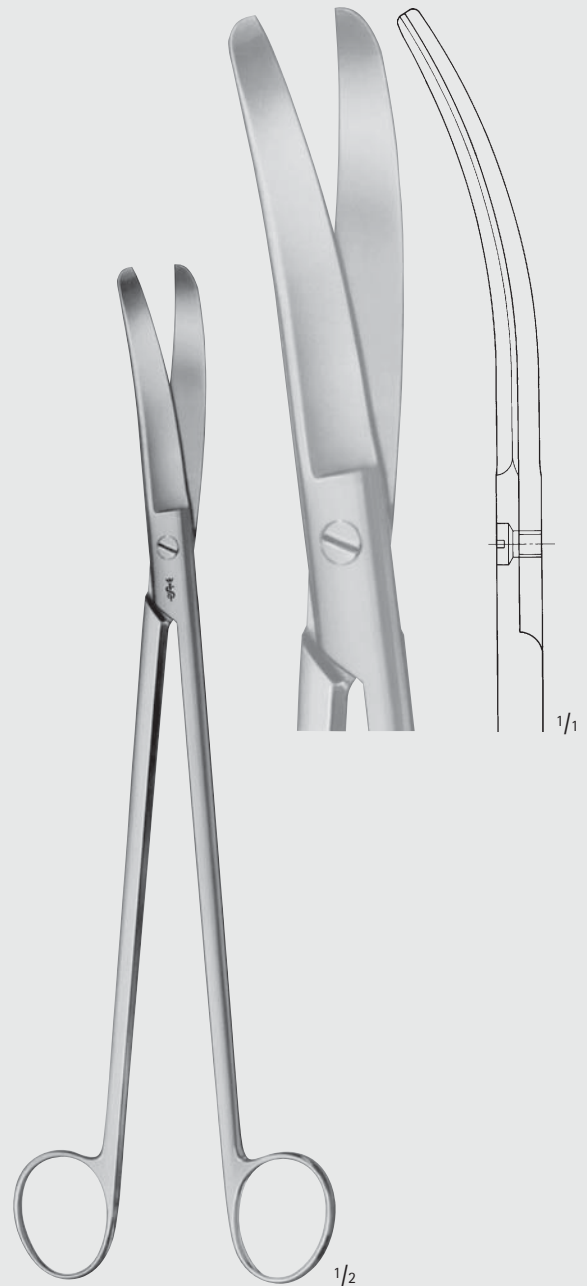

LLOYD-DAVIES (GOLIGHER'S)

BC621R

Rectal scissors

Tijera rectal

270 mm, 10 ³/₄"