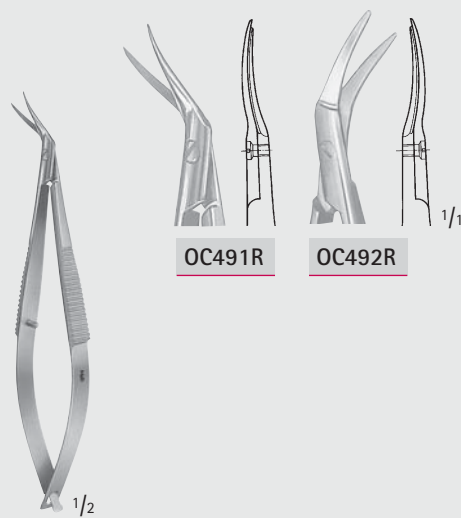

## Scissors - Tijeras

Micro Scissors (Spring Type) with Flat Handles  
Microtijeras (de muelle) con mangos planos

BC

OC496R

OC497R

OC496R-OC497R

105 mm, 4 1/8"

WECKER

OC461R

Eye scissors

Tijera para ojos

110 mm, 4 1/2"

OC491R

OC492R

CASTROVIEJO

OC491R-OC492R

Eye scissors

Tijeras para ojos

110 mm, 4 3/8"

MILLIMETERS