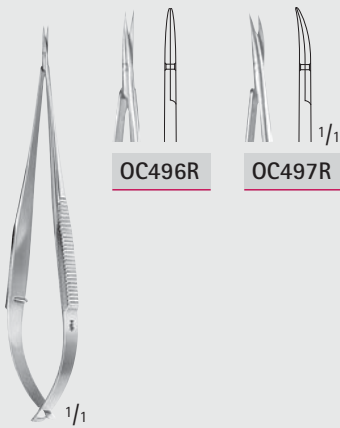

Scissors - Tijeras

Micro Scissors (Spring Type) with Flat Handles
Microtijeras (de muelle) con mangos planos

BC

OC496R

OC497R

OC496R-OC497R

105 mm, 4 1/8"