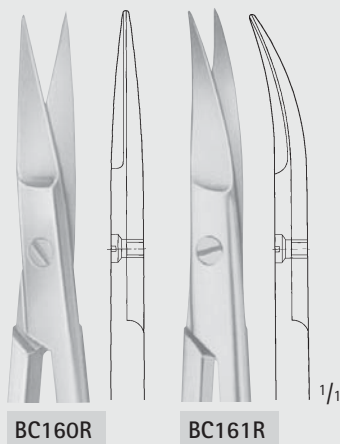

BC160R

BC161R