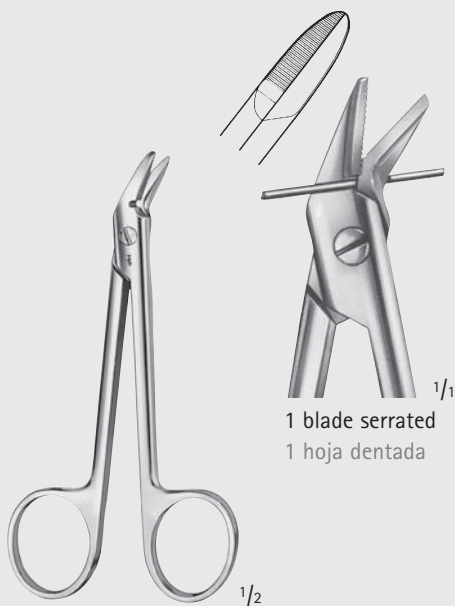

DP563R

DP569R

broad blades  
hojas anchas

1 blade serrated  
1 hoja dentada

BEEBE

DP560R-DP569R

110 mm, 4 3/8"

1 blade serrated  
1 hoja dentada

DP551R

120 mm, 4 3/4"

Blades serrated  
Hojas dentadas

HARVEY

BC815R

125 mm, 5"

MILLIMETERS