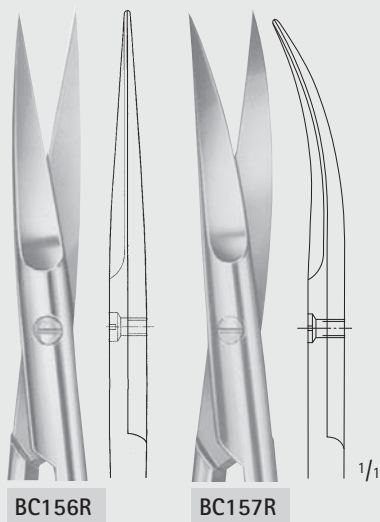

## Scissors - Tijeras

Delicate Scissors

Tijeras finas

BC

JOSEPH

BC156R-BC157R

150 mm, 6"

BC156R