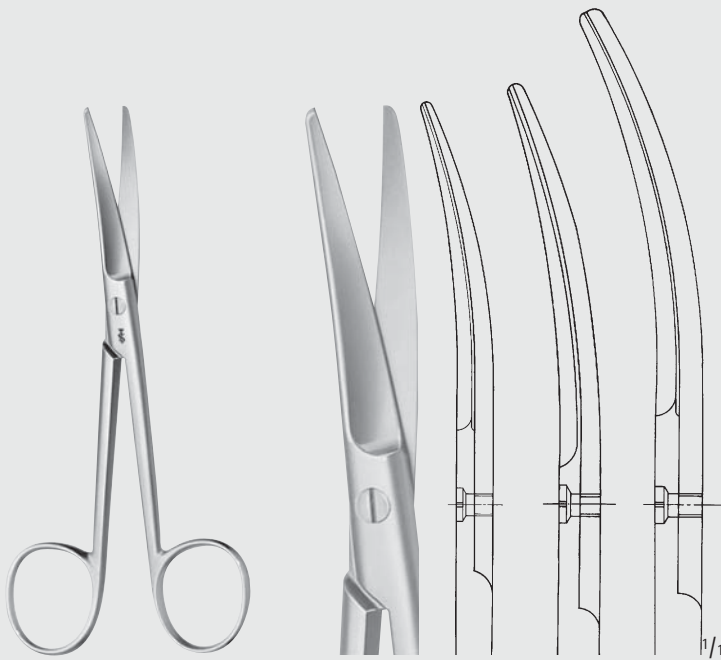

WERTHEIM

BC702R-BC704R

BC702R	BC703R	BC704R
145 mm	200 mm	230 mm
5 3/4"	8"	9"