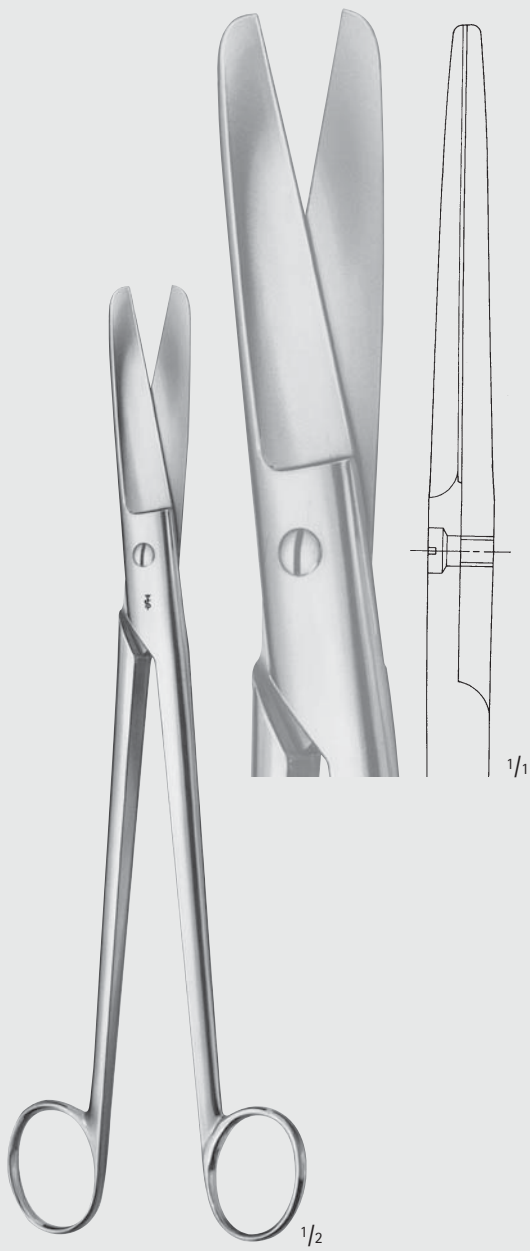

## Scissors - Tijeras

Scissors for Deep Operations and for Gynecology  
Tijeras para intervenciones profundas y ginecología

BC

SIEBOLD

BC760R

Uterine scissors

Tijera uterina

245 mm, 9 3/4"

BOZEMANN

BC761R

Uterine scissors

Tijera uterina

220 mm, 8 3/4"

MILLIMETERS

## Scissors - Tijeras

Scissors for Deep Operations and for Gynecology

Tijeras para intervenciones profundas y ginecología

BC

SIMS-SIEBOLD

BC762R

Uterine scissors

Tijera uterina