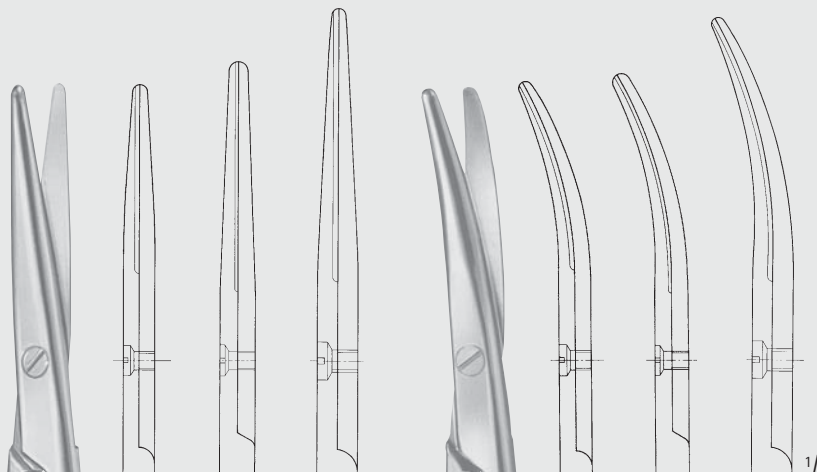

BC601R

BC602R

BC604R

145 mm

180 mm

200 mm

5 3/4"

7"

8"

BC605R

BC606R

BC607R

145 mm

180 mm

200 mm

5 3/4"

7"

8"

METZENBAUM

BC601R-BC607R