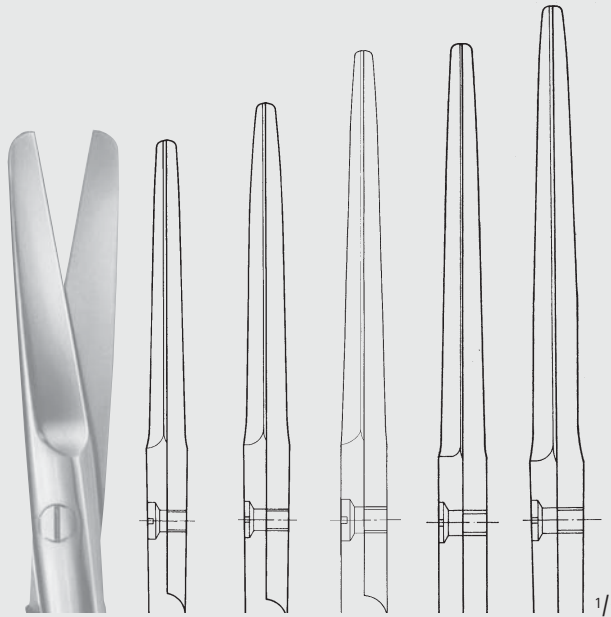

Scissors - Tijeras
Surgical Scissors
Tijeras quirúrgicas

BC

BC313R	BC314R	BC315R	BC316R	BC317R
130 mm	145 mm	150 mm	165 mm	175 mm
5 1/8"	5 3/4"	6"	6 1/2"	7"

BC313R-BC317R

Standard patterns
Modelos estándar