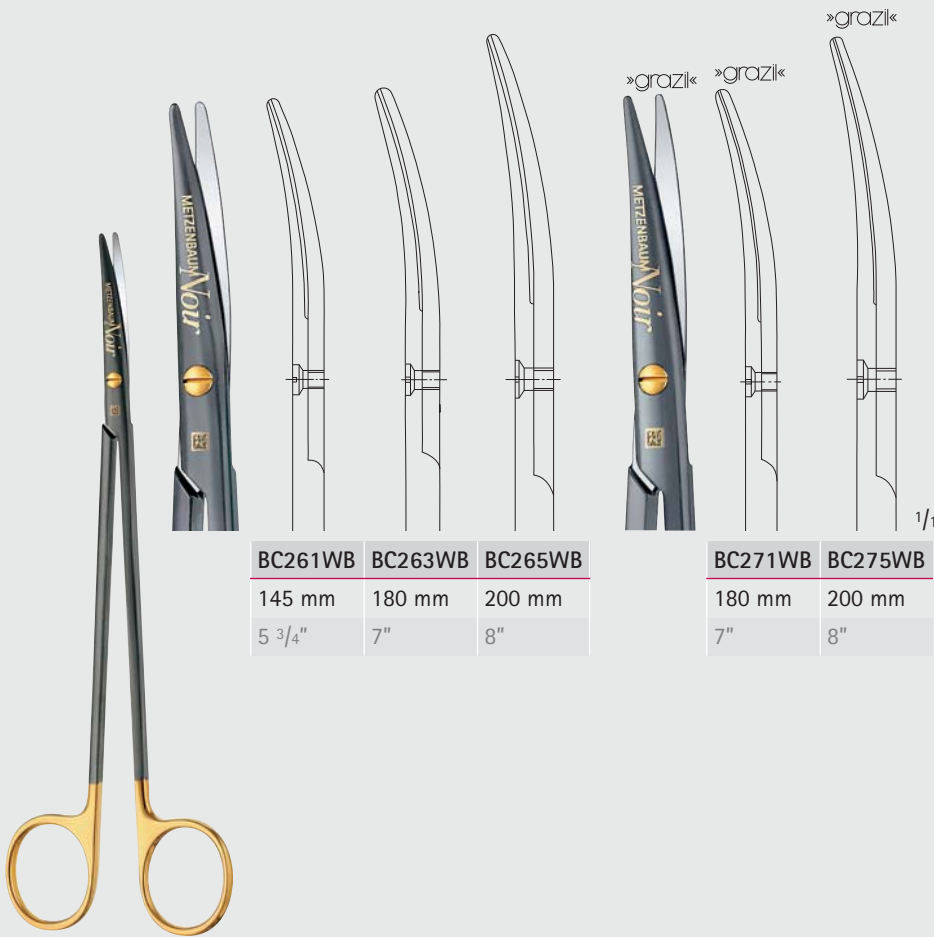

Scissors - Tijeras

Wavecut Dissecting Scissors Noir
Tijeras de disección Noir con corte ondulado

BC

BC261WB	BC263WB	BC265WB
145 mm	180 mm	200 mm
5 3/4"	7"	8"

BC271WB	BC275WB
180 mm	200 mm
7"	8"