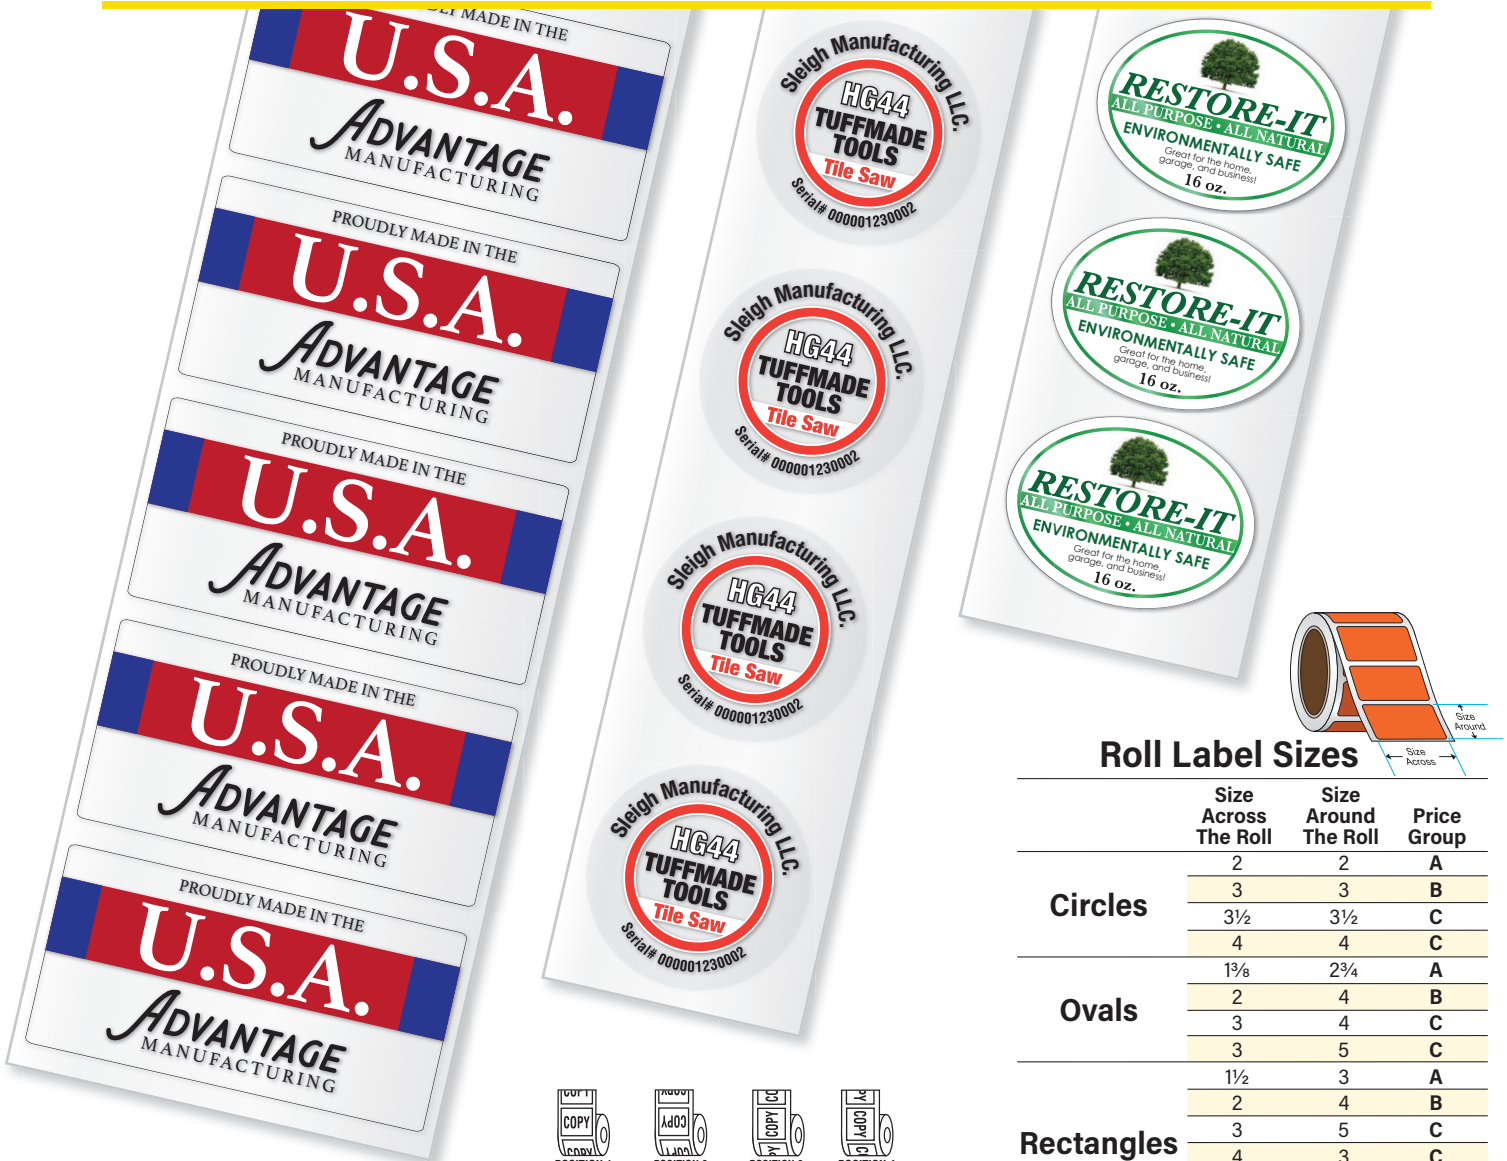

Super-Tac and Ultra-Tac adhesives are formulated to stick permanently to some surfaces which are not smooth or blemish free, such as storage containers, dumpsters and steel drums. Testing is encouraged for your application.

3" x 1¼"
No. 122 Spot Color
No. 3562 4-Color Process

3" x 2"
No. 7995 Spot Color
No. 3568 4-Color Process

When ordering clear material, the color of the hard hat can affect the appearance of the ink. Backing the imprint with white ink is highly recommended for clear decals applied to dark hard hats.

Please identify repeat orders. 5C

Paper Roll Labels

Please specify paper when ordering:

Standard Papers:

- White Gloss
- White Matte
- Recycled White Gloss
- Yellow Gloss

Fluorescent Papers:

- Green
- Yellow
- Red
- Orange
- Pink

Maximum of 8 imprint colors.

Please identify repeat orders.

7A-B

Clear and White BOPP Roll Labels

Roll Label Sizes

	Size Across The Roll	Size Around The Roll	Price Group
Circles	2	2	A
	3	3	B
	3½	3½	C
	4	4	C
Ovals	1¾	2¾	A
	2	4	B
	3	4	C
	3	5	C
Rectangles	1½	3	A
	2	4	B
	3	5	C
	4	3	C
	4	3½	C
	5	2	B