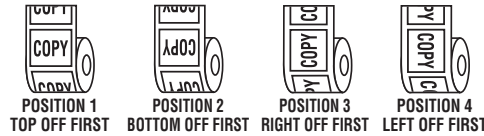

Paper Roll Labels

Please specify paper when ordering:

Standard Papers:

- White Gloss
- White Matte
- Recycled White Gloss
- Yellow Gloss

Fluorescent Papers:

- Green
- Yellow
- Red
- Orange
- Pink

Foils:

1. Silver
   - Gold
2. White matte or fluorescent materials must be used when writing on labels.

Roll Label Sizes

	Size Across The Roll	Size Around The Roll	Price Group
Circles	2	2	A
	3	3	B
	3½	3½	C
	4	4	C
Ovals	1¾	2¾	A
	3	4	C
	3	5	C
	4	6	D
Rectangles	1½	3	A
	2	4	B
	2½	3	B
	2½	3½	B
	3	7	D
	4	3	C
	4	3½	C
	4	6	D