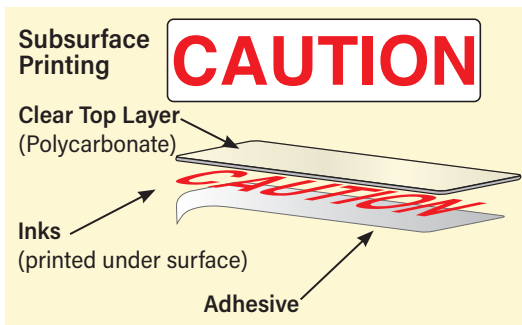

Die-Cutting: No die charge for decals with square corners unless either dimension is less than one inch, for circles with a diameter every 1/2", or on repeat orders. All others add \$160.00 (D).

Write-On Decals have a matte surface that readily accepts ink, but does not emboss.

No. 861 Write-On Aluminum No. 1261 Write-On White Vinyl ⚠		125	250	500	1000	1500	2500
6 to 10	One Color	\$3.00	1.72	1.09	.735	.576	.432
Sq. Inches	Ea. Add'l Color	\$1.17	.678	.381	.226	.155	.095
11 to 17	One Color	\$3.45	2.02	1.30	.913	.735	.566
Sq. Inches	Ea. Add'l Color	\$1.43	.772	.441	.251	.179	.109
18 to 28	One Color	\$4.01	2.46	1.70	1.31	1.12	.912
Sq. Inches	Ea. Add'l Color	\$1.62	.902	.486	.273	.191	.131
29 to 41	One Color	\$4.65	2.92	2.10	1.61	1.32	1.09
Sq. Inches	Ea. Add'l Color	\$2.02	1.14	.666	.381	.262	.168

For larger sizes, contact us for pricing.

Please identify repeat orders.

5A-B

Velvet Textured Polycarbonate Decals

These decals are subsurface printed to protect the copy and graphics from scratches and abrasions due to everyday use.