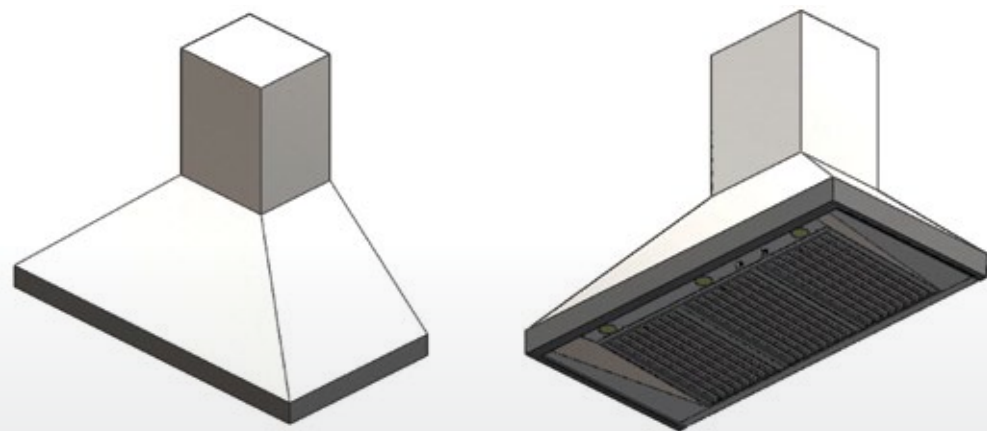

Available Finishes

- Polished
- Powder Coated (Various Colors)
- Antique
- Hammered
- Brushed
- Combo

Available Mounts

- Wall
- Ceiling

MONARCH

This king and patriarch of kitchen fixtures delivers high performance and professional quality with sleek, fine edges engineered with precision.