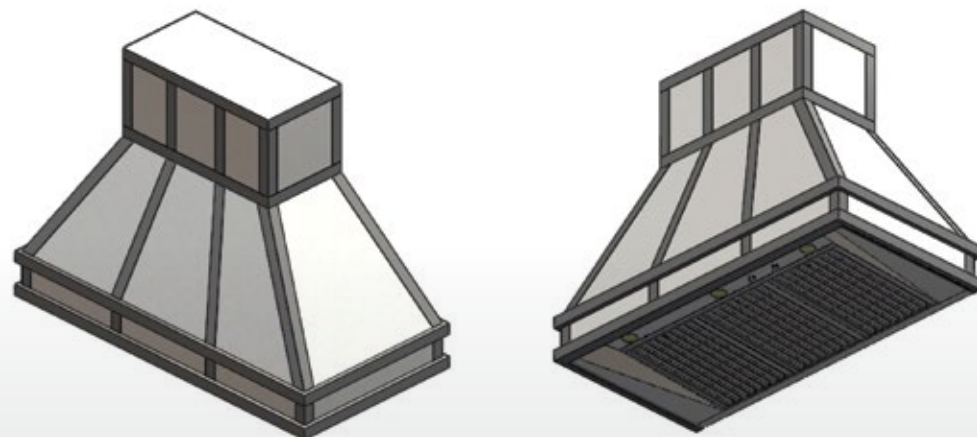

SOHO

The Tudor-style charms of London's Soho district are evoked by this performer with a classic European feel.