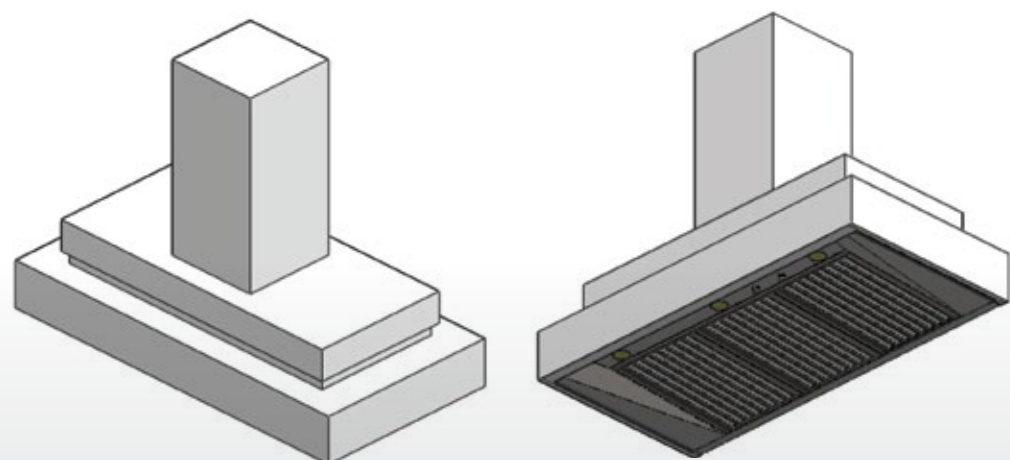

Available Finishes

- Polished
- Powder Coated (Various Colors)
- Antique
- Hammered
- Brushed
- Combo

Available Mounts

- Wall
- Ceiling

EXECUTIVE

Smart geometrics of the big city skyline make for a breathtaking view from the heart of your contemporary home.