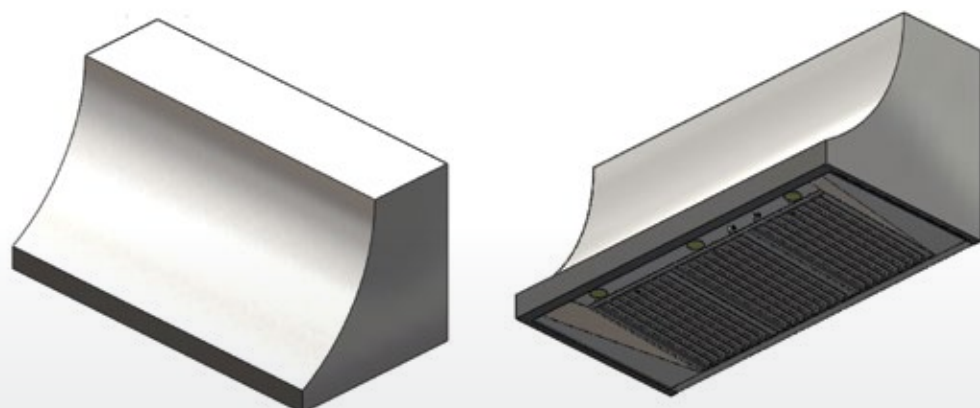

Available Finishes

- Polished
- Powder Coated (Various Colors)
- Antique
- Hammered
- Brushed
- Combo

Available Mounts

- Wall
- Ceiling

CRESCENT

Aerodynamic aesthetics and a breathtaking sweep put this stylish classic in tune with any kitchen environment.