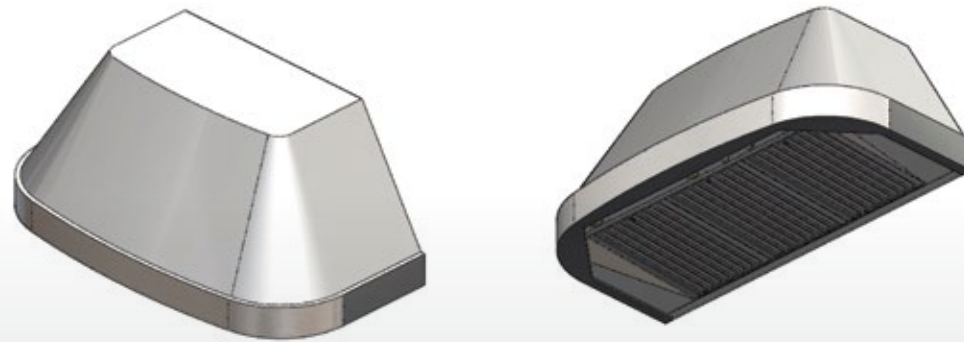

Available Finishes

- Polished
- Powder Coated (Various Colors)
- Antique
- Hammered
- Brushed
- Combo

Available Mounts

- Wall
- Ceiling

CHIANTI

A vintage that's correct with any cuisine and a favorite that speaks of Tuscan sun and Old World ambience.