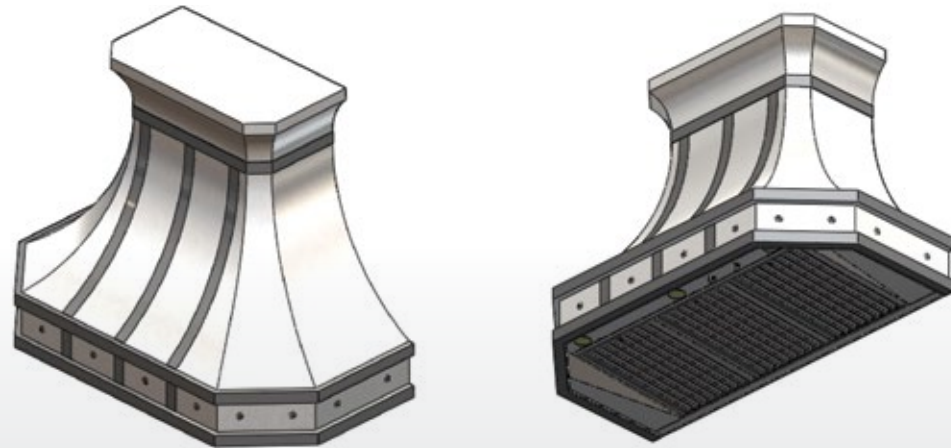

EURO

Classical continental elegance comes alive in a new age of handcrafted excellence as the timeless appeal of the Old World hearth steps up to meet the dazzling flavors of the modern global village.