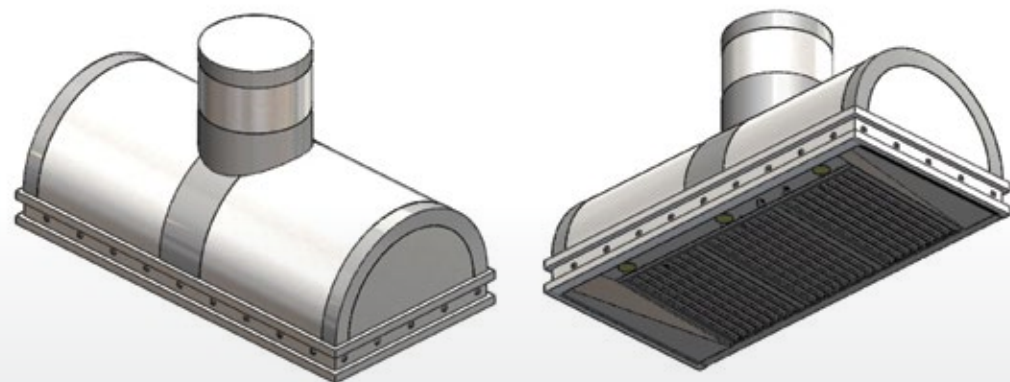

- Wall
- Ceiling

ELITE

Bold and versatile, frankly functional, this classic slope design takes on a new prominence within the 21st century kitchen.

Available Materials

- Stainless Steel
- Cold-Rolled Steel
- Copper
- Brass
- Bronze
- Zinc
- Pewter

Available Finishes

- Polished
- Powder Coated (Various Colors)
- Antique
- Hammered
- Brushed
- Combo

Available Mounts

- Wall
- Ceiling

CANOPY

A strikingly retro design recalls an amazing age of industry and innovation with modern efficiency that makes for maximum functionality in any setting.