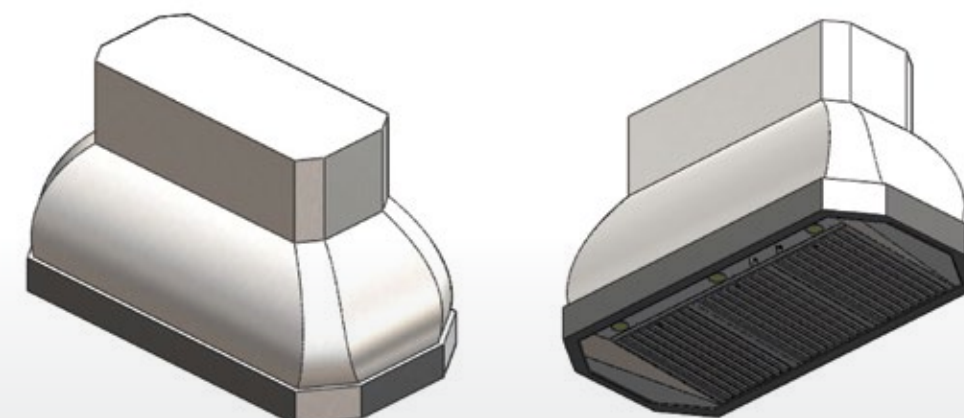

- Wall
- Ceiling

TUSCANY

An innovative continental design employs both beveled corners and voluptuous curves for a modern classic that can truly command the center of attention.

Available Materials

- Stainless Steel
- Cold-Rolled Steel
- Copper
- Brass
- Bronze
- Zinc
- Pewter