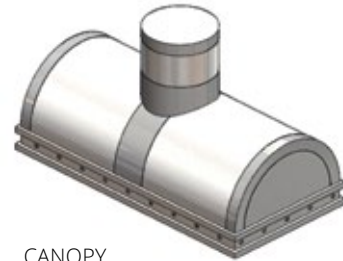

ARCATA

ARTISAN

FLARE

KEYSTONE

BARBECUE PROFESSIONAL

CANOPY

MONARCH

REGIS