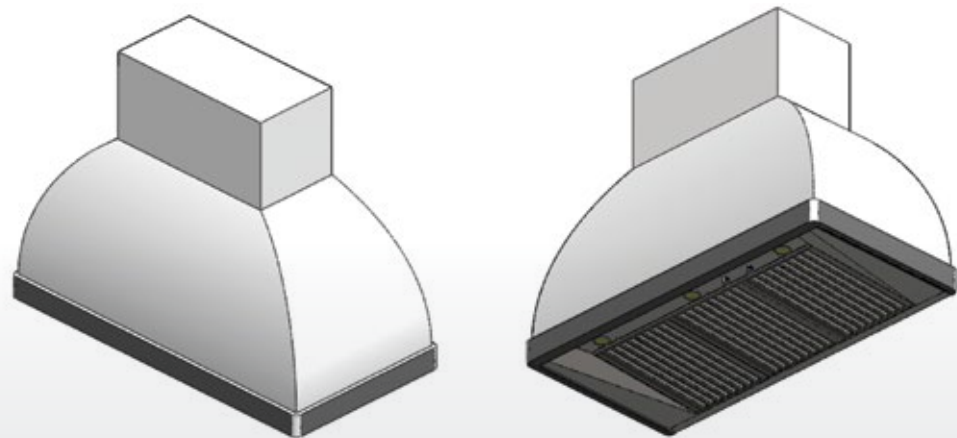

ARCATA

Sleek California style, coastal cool, and a taste for the good life turns any kitchen space into a room with a great view.