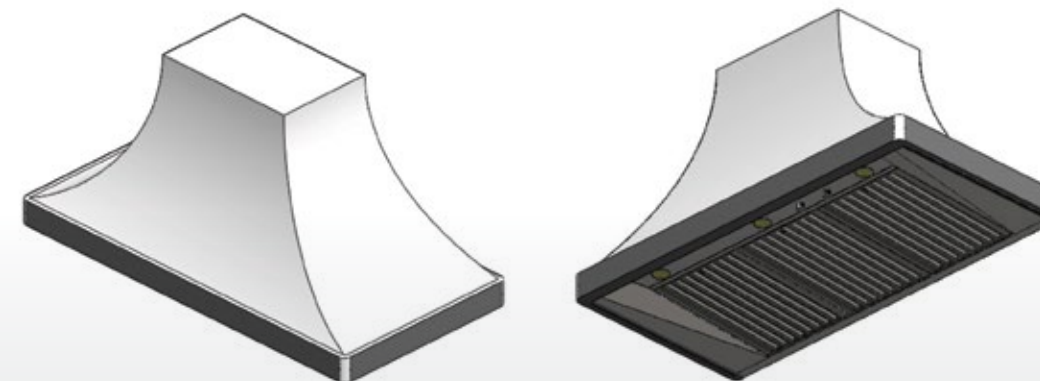

Available Materials

- ☐ Stainless Steel
- ☐ Cold-Rolled Steel
- ☐ Copper
- ☐ Brass
- ☐ Bronze
- ☐ Zinc
- ☐ Pewter

Available Finishes

- ☐ Polished
- ☐ Powder Coated (Various Colors)
- ☐ Antique
- ☐ Hammered
- ☐ Brushed
- ☐ Combo

Available Mounts

- ☐ Wall
- ☐ Ceiling

CRESCENT

Aerodynamic aesthetics and a breathtaking sweep put this stylish classic in tune with any kitchen environment.