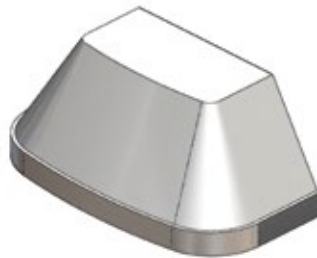

ARCATA

ARTISAN

FLARE

KEYSTONE

BARBECUE PROFESSIONAL

CANOPY

MONARCH

REGIS