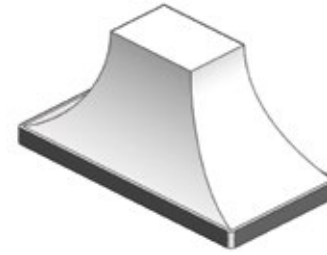

COMPARISON BY DESIGN:

To complement your design style, Amore can customize any piece to meet precise color, size, and efficiency specifications. All range hoods can be wall mounted or ceiling mounted, and can be modified with different decorative elements to match your unique kitchen specifications.

Externally vented range hoods come with stainless steel baffle filters and dimmable lighting available in standard 50w halogen or optional LED. Recirculating hoods come louvered with customized microcarbon filters included.

Our range hood products combine exceptional design and artisan metal-working with outstanding ventilation performance. All hoods with our internally installed ventilation carry a **5-Year Warranty** on our blowers.

Choosing our product will transform your kitchen, the gathering place of your home, into an inspiring and artistic environment. The superior performance of our range hoods enables you to have the benefits that proper ventilation provides for the cleanliness and ambiance of your entire home. Like any great creation, functionality and aesthetics are combined with equal importance in each and every product.

FLARE

HOW TO CHOOSE YOUR **AMORÉ** SIGNATURE PIECE.

Create your award-winning kitchen by working with your architect or designer to determine the perfect style. Select your preferred materials, colors, and finishes that match your personality. Complete your look by adding decorative accents such as bands, rivets, and any other elements to add the finishing touches.