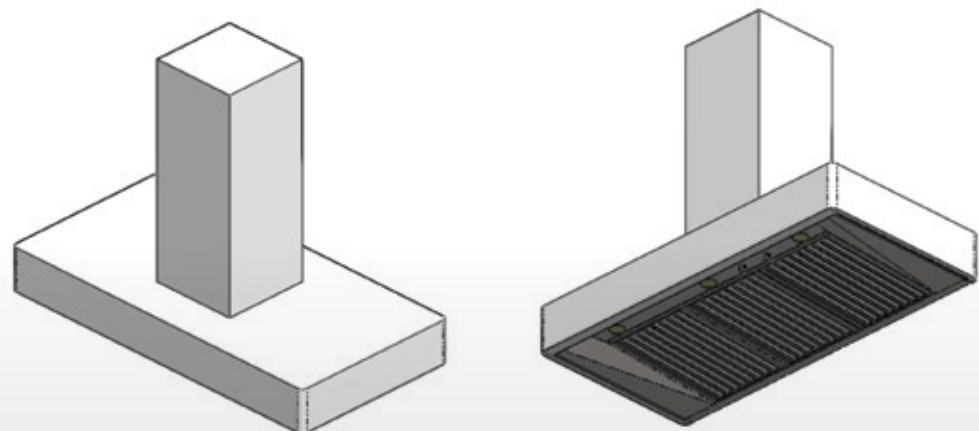

Available Finishes

- Polished
- Powder Coated (Various Colors)
- Antique
- Hammered
- Brushed
- Combo

Available Mounts

- Wall
- Ceiling

COSMOPOLITAN

Contemporary and cleanly functional, this 21st century classic weds the bold geometrics of the modern cityscape with the sophistication of the great metropolitan home.