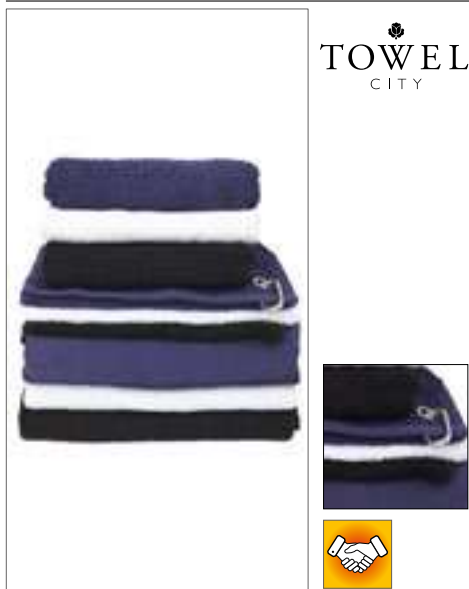

FROTTIERWAREN (HANDTÜCHER & CO.)

TOWEL CITY

TC035 | TC035 **Printable Bath Towel**
100% Baumwolle
70 x 140 cm
550 g/m² Towel City

BLACK NAVY WHITE

Badetuch mit 12 cm Fischgrättrand für einfache Veredelung | Aufhängeschleufe in der Mitte der Oberkante