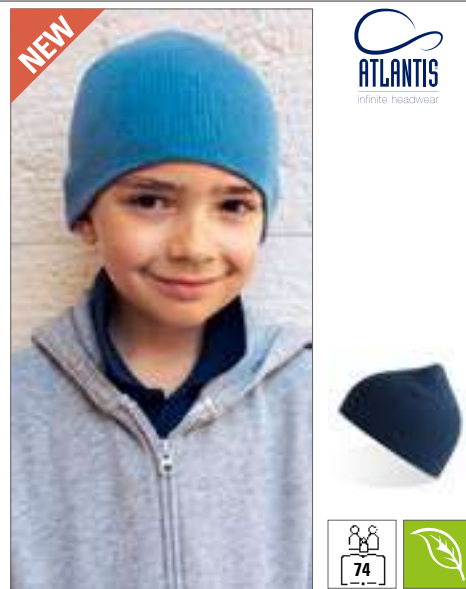

ATLANTIS
infinite headwear

AT119 | KIYA **Kids' Yala Beanie**

100% Baumwolle
One Size

Atlantis

BLACK	LEAF GREEN	LIGHT AVIO
NAVY	PINK	RED
ROYAL		

Garn aus zertifizierter Bio-Baumwolle | Aus anti-allergener Naturfaser | Feines Rippstrick mit regulärer Manschette und runder maschineller Ausführung

Farbe	Größen	1	ab 144	ab 1440
Coloured	One Size	14,11	11,71	10,88

Farbe	Größen	1	ab 144	ab 1440
Coloured	One Size	13,66	11,35	10,54

Farbe	Größen	1	ab 144	ab 1440
Coloured	One Size	12,26	10,19	9,45