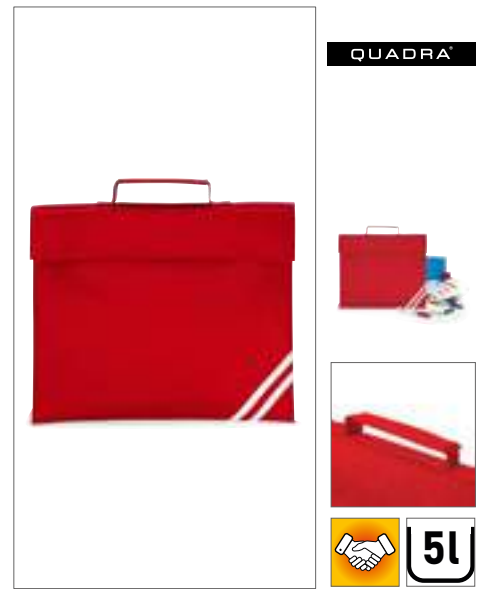

Farbe	Größen	1	ab 100	ab 1000
Coloured	38 x 28 cm	4,17	3,83	3,50

QD456 | QD456

Classic Book Bag

100% Polyester
36 x 30 cm

Quadra

BLACK	BOTTLE GREEN	BRIGHT ROYAL
BURGUNDY	CLASSIC RED	FRENCH NAVY
PURPLE	YELLOW	