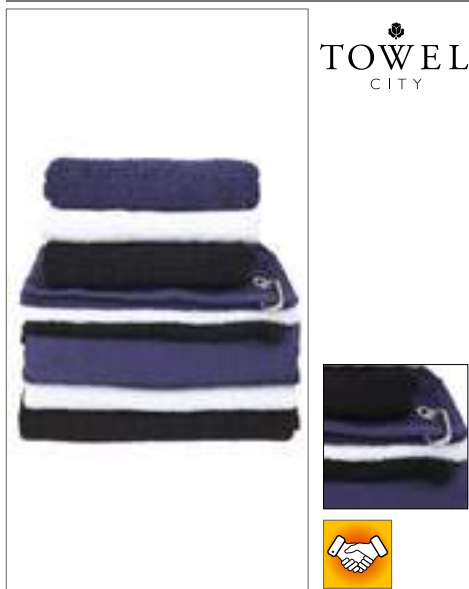

FROTTIERWAREN (HANDTÜCHER & CO.)

TOWEL CITY

TC035 | TC035 **Printable Bath Towel**
100% Baumwolle
70 x 140 cm
550 g/m² Towel City

BLACK NAVY WHITE

Badetuch mit 12 cm Fischgrättrand für einfache Veredelung | Aufhängeschleufe in der Mitte der Oberkante