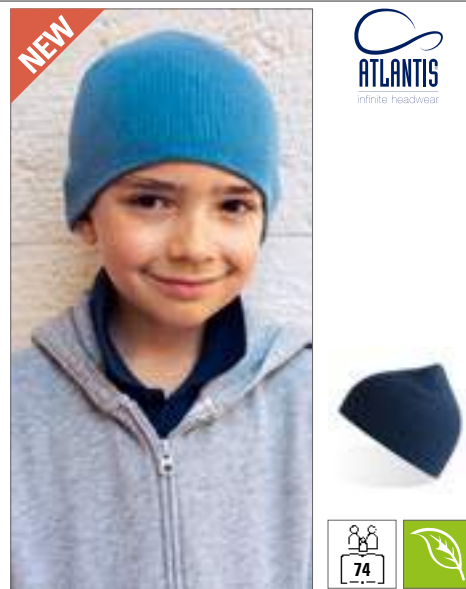

ATLANTIS
infinite headwear

AT119 | KIYA **Kids' Yala Beanie**

100% Baumwolle
One Size

Atlantis

BLACK	LEAF GREEN	LIGHT AVIO
NAVY	PINK	RED
ROYAL		

Garn aus zertifizierter Bio-Baumwolle | Aus anti-allergener Naturfaser | Feines Rippstrick mit regulärer Manschette und runder maschineller Ausführung

Farbe	Größen	1	ab 144	ab 1440
Coloured	One Size	8,90	7,38	6,86

Farbe	Größen	1	ab 144	ab 1440
Coloured	One Size	8,61	7,16	6,65

Farbe	Größen	1	ab 144	ab 1440
Coloured	One Size	7,73	6,42	5,96