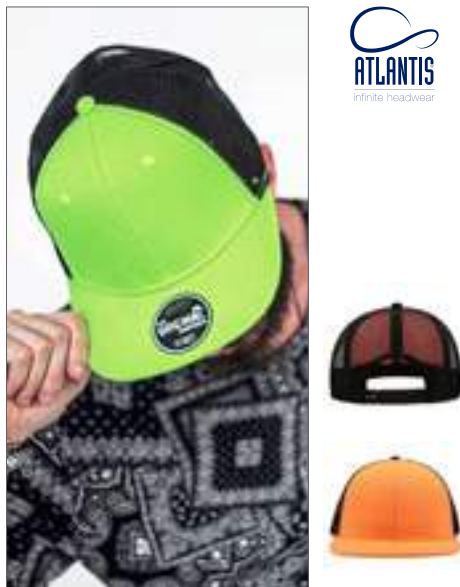

ATLANTIS
infinite headwear

AT400 | SNME **Snap Mesh Cap**

Frontpanel: 100% Polyacryl, seitliche und hintere Panel: 100% Polyester
One Size

Atlantis

BLACK/BLACK	CAMOUFLAGE/BLACK
GREEN FLUO/BLACK	NAVY/NAVY
ORANGE FLUO/BLACK	WHITE/WHITE

Sechs Segmente | Flacher Schirm | PVC-Verschluss | Schweißband: 35% Baumwolle / 65% Polyester | Kontrastfarbener Schirm | Gestickte Ösen | Mesh hinten | Mesh seitlich | Strukturiertes Frontsegment | 6 Ziernähte auf dem Schirm