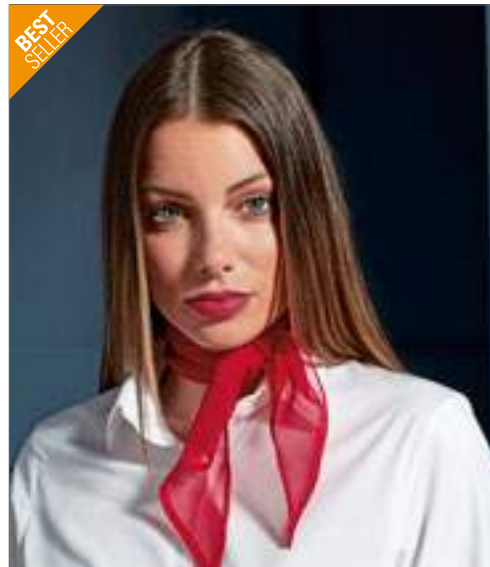

PW740 | PR740 **Women's Colours Collection Chiffon Scarf**

100% Polyester
98 x 16,5 cm
40 g/m²