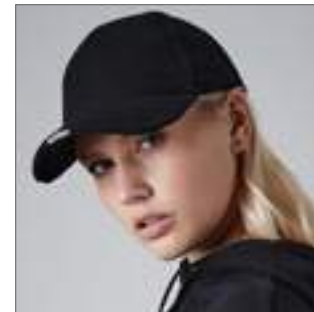

Beechfield
ORIGINAL HEADWEAR

CB515 LED Light Cap

100% Baumwolle
One Size

BLACK	FRENCH NAVY

100% Baumwoll-Drill | Durchgehend leuchtendes oder blitzendes LED-Licht | Auswechselbare Lithium-Batterien | Perfekt für Druck und Stickerei | Rip-Strip™-Größeneinsteller | Fünf-Segmente-Design | Vorgeformter Schirm | Nahtumfasste Belüftungsösen

Farbe	Größen	1	ab 144	ab 1440
Coloured	One Size	7,25	6,53	6,08