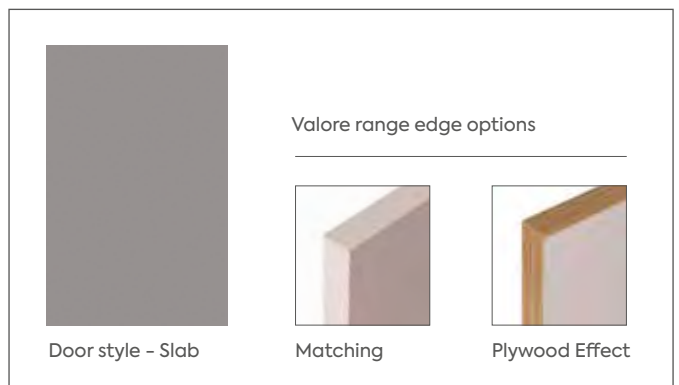

Please note colour swatches represented in this document are for reference only and final purchasing decisions should only be made after viewing a physical swatch or sample door.