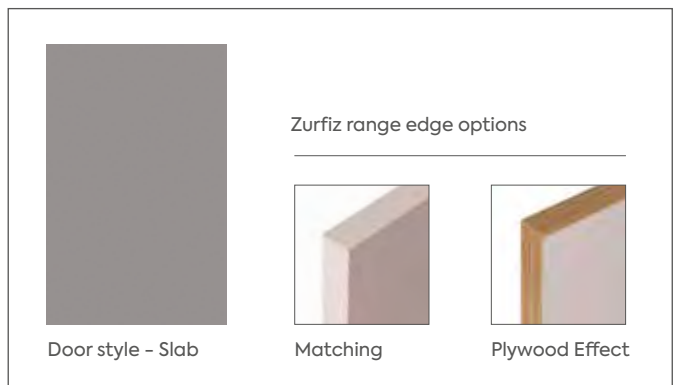

Supermatt Taupe

Supergloss Light Grey

Supermatt Light Grey

Supergloss Dust Grey

Supermatt Dust Grey

Please note colour swatches represented in this document are for reference only and final purchasing decisions should only be made after viewing a physical swatch or sample door.