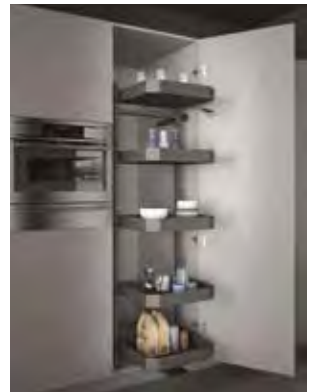

- Soft Closing Mechanism
- Full Extension runners
- Contemporary Graphite Finish
- Adjustable Door Fixing
- Fitting instructions supplied

150 Base Pull Out
Solid sides. Includes 2x anti slip mats & 4x bottle clips. Graphite.

Nuvola Corner Storage System
Two widths to suit 450 and 500 doors (for 900 and 1000 cabinets). Left and right handed, two carousels per set, 25Kg loading. Solid Sides. Graphite.

300 Base Pull Out
Solid sides. Includes 2x anti slip mats & 4x bottle holders. Graphite.

300 Cooks Base Pull Out
Soft closing runners, steel frame, includes 4 clip-on plastic storage buckets with divider clips and knife slotted top. Centre slot for chopping board, wire bottom rails offer bottle support. 25kg loading.

300 Pull Out Larder
500 deep. To suit a 300w tall cabinet. Five baskets, height adjustable. 120Kg loading. Solid Sides. Graphite.

500 Pull & Swing Larder
470 deep. 1880 high. To suit a 500w tall cabinet. Five baskets, height adjustable. 80Kg loading. Solid Sides. Graphite.