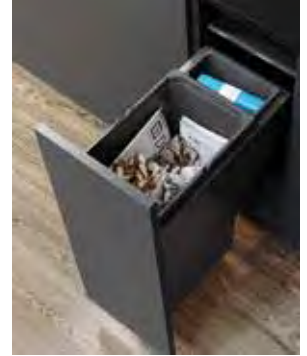

BLOSSOM
AVENUE

DM

Cutlery Internals

Cutlery Orgatray
270mm wide. Graphite

Roll Holder Orgatray
150mm wide. Graphite

Knife Block Orgatray
150mm wide. Graphite

Spice Racks Orgatray
150mm wide. Graphite

**Cutlery Drawer
Pre-Cut Mat**
High quality Graphite matting
for Aтира drawer base. 470mm D.

Internal Bins

Premium Pull Out Bin

400 – 2 bin, 2x10L

500 – 2 bin, 1x21L + 1x28L

600 – 3 bin, 2x15L + 1x28L

Internal Bins & Storage

Undersink Bin 28L

28L two bin system, simple pull out action, ideal for compact spaces, 450mm deep, 255w x 390mm h.