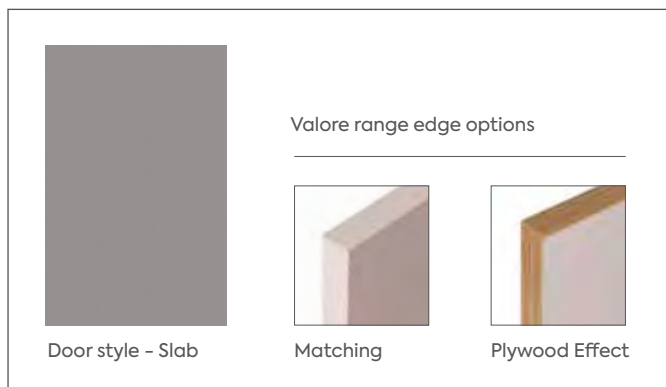

Please note colour swatches represented in this document are for reference only and final purchasing decisions should only be made after viewing a physical swatch or sample door.

Jayline

Handleless MDF

The clue's in the name: Jayline's key feature is elegant J-profile handleless doors and drawer fronts. Offered in 11 supermatt and supergloss finishes, from white to cool greys to graphite and indigo blue. A truly distinctive, truly modern choice.