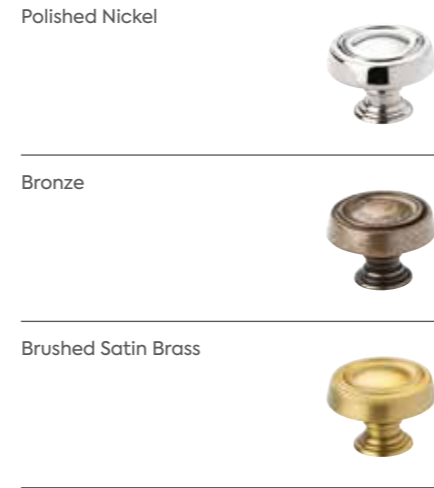

Matt Black

Bronze

Brushed Satin Brass

**Barrington Pull Handle and Backplate**

Polished Nickel

Matt Black

Bronze

Brushed Satin Brass

**Barrington Knob**

Polished Nickel

Matt Black

Bronze

Brushed Satin Brass

**Barrington Cup Handle**

Polished Nickel

Matt Black

Bronze

Brushed Satin Brass

**Barrington Eclipse Pull Handle Ribbed**

Polished Nickel

Bronze

Brushed Satin Brass

NEW

**Hampton Cup Handle**

**Hampton Knob**

**Ivo Knob**

**Lincoln Profile Handle**

NEW

**Kellas Bar Handle**

**Kellas T Bar Knob**

**Belgravia Knob**

**Belgravia Pull Handle**