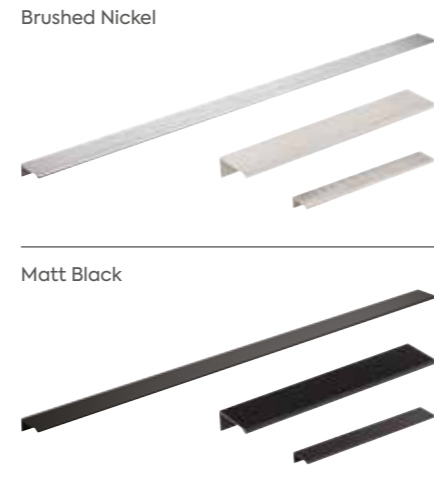

Bronze

Brushed Satin Brass

**Barrington Eclipse Pull Handle Ribbed**

Polished Nickel

Bronze

Brushed Satin Brass

NEW

**Hampton Cup Handle**

**Hampton Knob**

**Ivo Knob**

**Lincoln Profile Handle**

NEW

**Kellas Bar Handle**

**Kellas T Bar Knob**

**Belgravia Knob**

**Belgravia Pull Handle**