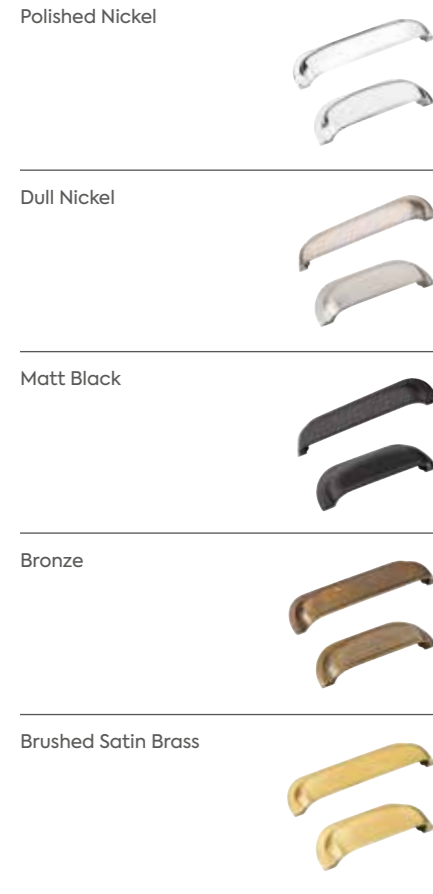

**Slim D Handle**

Chrome

**Chunky Bow Handle**

Stainless Steel

**Contemporary D Handle**

Brushed Nickel

**Barrington Pull Handle**

Polished Nickel

**Barrington Knob**

Polished Nickel

Matt Black

Bronze

Brushed Satin Brass

**Barrington Cup Handle**

Polished Nickel

Matt Black

Bronze

Brushed Satin Brass

**Barrington Eclipse Pull Handle Ribbed**

Polished Nickel

Bronze

Brushed Satin Brass

NEW

**Hampton Cup Handle**

**Hampton Knob**

**Ivo Knob**

**Lincoln Profile Handle**

NEW

**Kellas Bar Handle**

**Kellas T Bar Knob**

**Belgravia Knob**

**Belgravia Pull Handle**