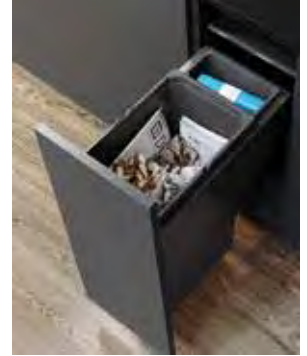

Internal Bins

Premium Pull Out Bin

400 – 2 bin, 2x10L

500 – 2 bin, 1x21L + 1x28L

600 – 3 bin, 2x15L + 1x28L