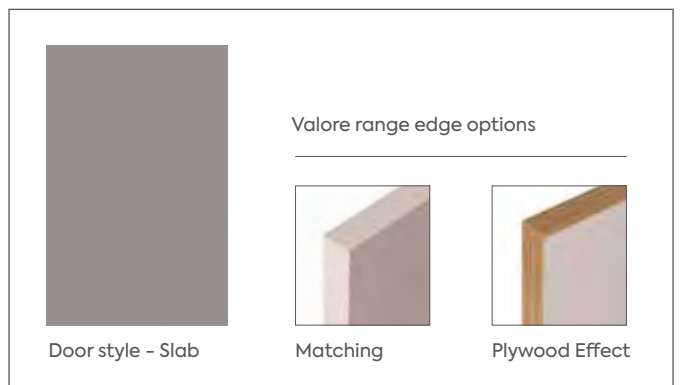

Please note colour swatches represented in this document are for reference only and final purchasing decisions should only be made after viewing a physical swatch or sample door.