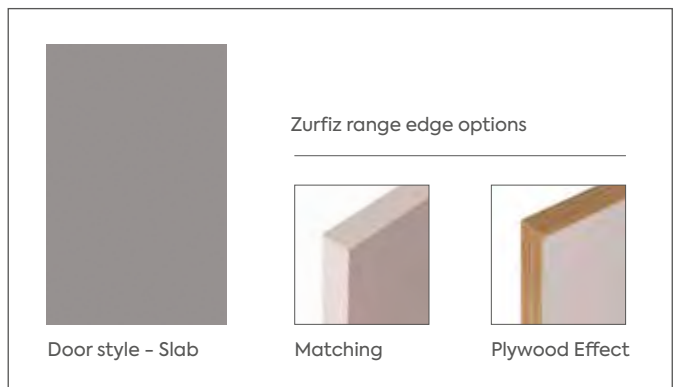

Supermatt Taupe

Supergloss Light Grey

Supermatt Light Grey

Supergloss Dust Grey

Supermatt Dust Grey

Please note colour swatches represented in this document are for reference only and final purchasing decisions should only be made after viewing a physical swatch or sample door.