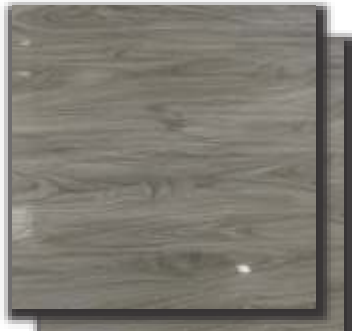

600 x 600 Tile Selection

600 X 600 Tile selection available at EH Hassim Hardware at Polokwane, Mokopane and on order at Seshego. 600 x 600 are sold with 4 tiles in a box to cover 1.44m².

N041109
A17881 DOLOMITI STONE BIANCO

N038561
86026 FLOOR TILE

N038562
86076 FLOOR TILE

N033688
NANO RICHWOOD FLOOR TILE

N034906
PROMO CREMA MARFIL

N035609
IJMONTAG MONTAM GREY GLAZED

N040702
YMP66059Z FLOOR TILES

N039965
MRP66053Z FLOOR TILE

N040703
MRP66071Z FLOOR TILE