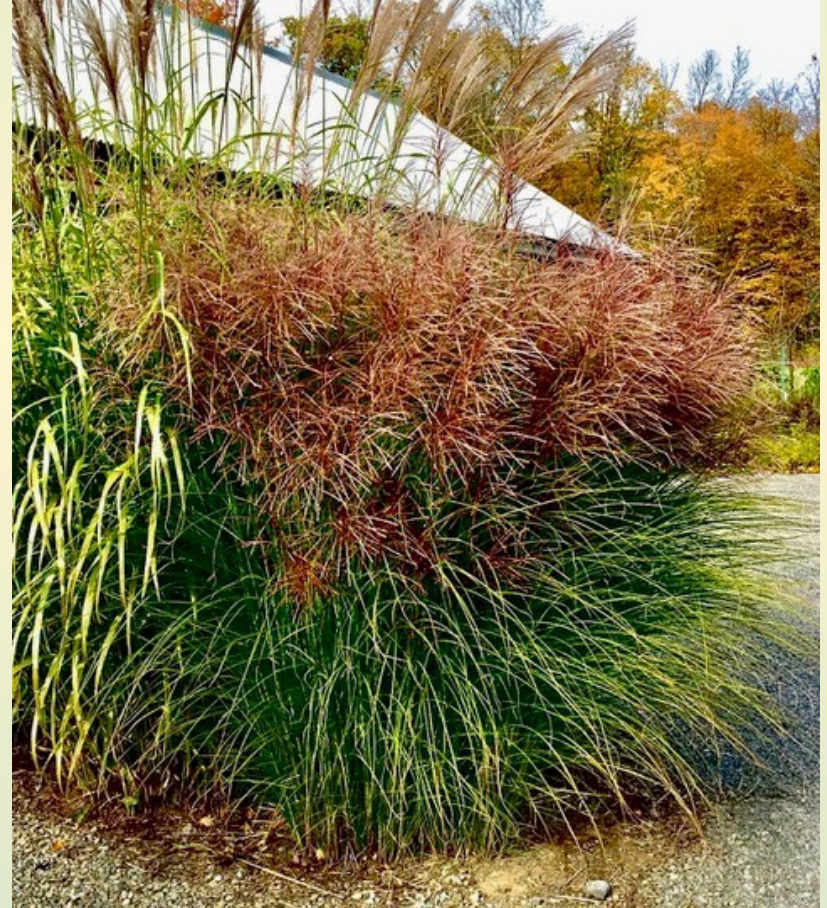

Riverdale Horticultural Society

The background of the slide features a close-up photograph of variegated grasses, likely a type of ornamental grass, with long, slender blades showing distinct yellow and white variegation against a green base. The grasses are set against a bright blue sky with scattered, soft white clouds. The overall lighting is bright and natural, suggesting an outdoor setting during the day.

Number of members votes: 22

Riverdale Horticultural Society – Photography Competition

*Submitted
Photographs*

09-Nov-2022

Riverdale Horticultural Society – Photography Competition

Photo 1: Dorothy Barrett

Photo 2: Lisa Wood