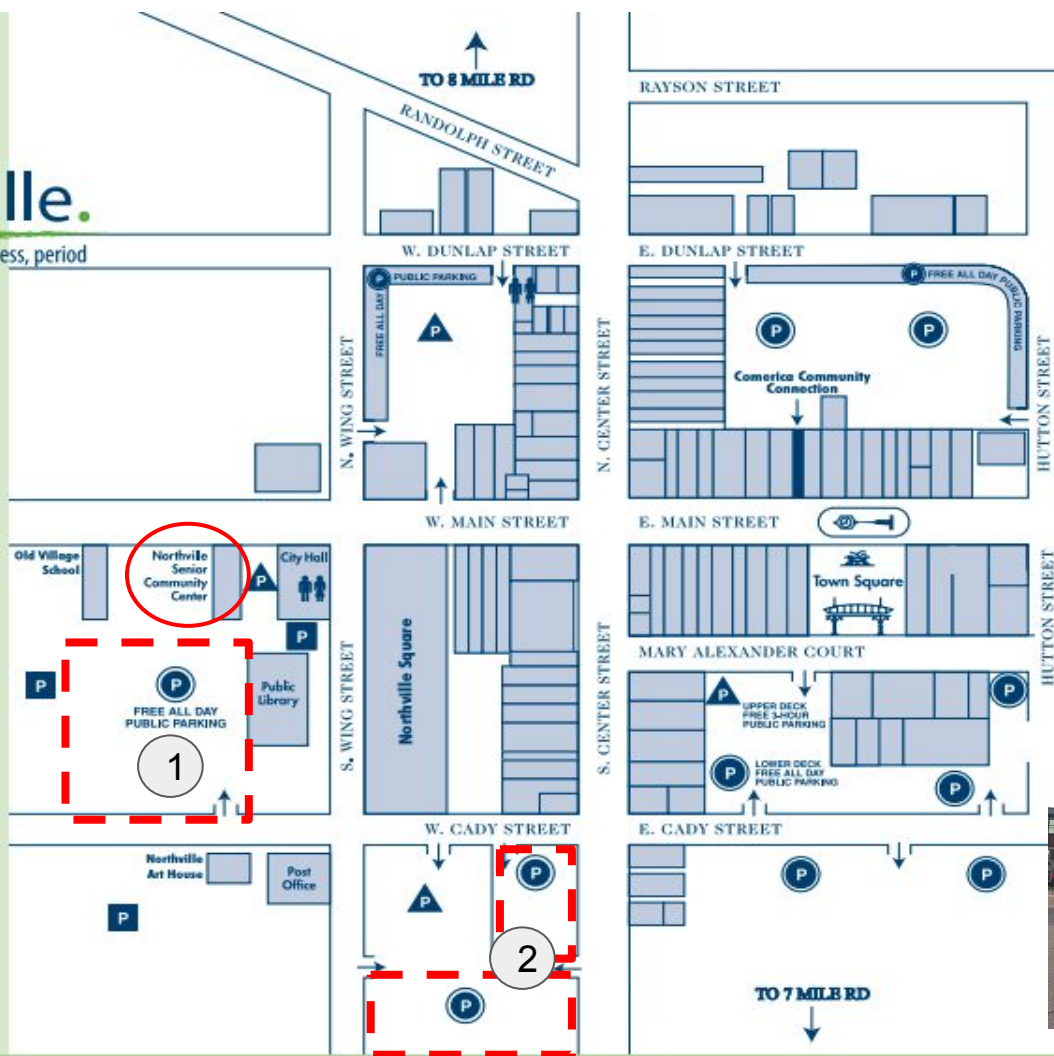

Historic Downtown Northville Parking Directory

MAP LEGEND

= FREE ALL DAY PUBLIC PARKING

= FREE 3-HOUR PUBLIC PARKING

= RESTRICTED PARKING

- Street Parking permitted as designated, 2 hour limit
- Street Parking is prohibited from 3:00am - 6:00am

- Visitors to Northville may park in any legal parking spot — except certain designated spaces as marked by signs

= Public Restrooms

Parking Recommendations

Parking 1
313 W Main St Northville

Parking 2
101 W Cady St Northville