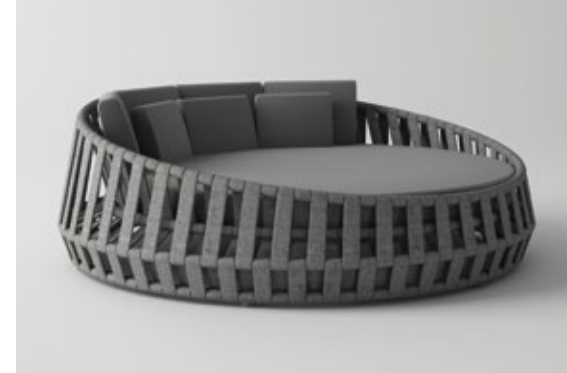

LITUS DAYBED

Dimensions ø190 x D65 cm
Materials Powder coated aluminum frame
Woven cord
Mattress and cushions upholstered in fabric or artificial leather