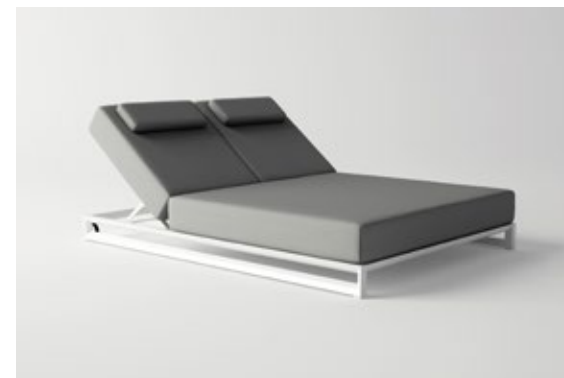

NUBES DOUBLE SUNLOUNGER

Dimensions	W200 x D140 - SH32 cm
Materials	Powder coated aluminum frame with wheels Mattress and head cushion upholstered in fabric or artificial leather
Option	Wheel removal