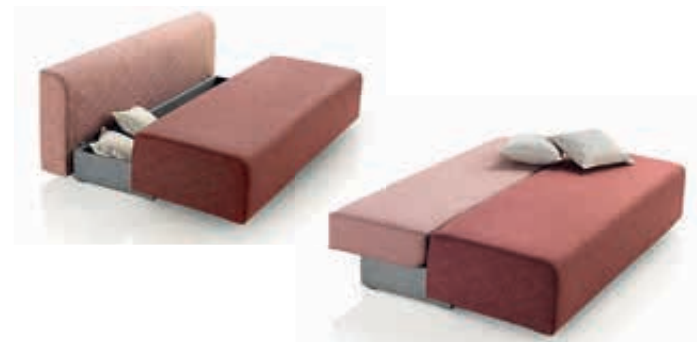

VIOLET CLICK CLACK / 3SEATER SINGLE BED
W210 x D80 x H75 - SH45
BED: W100 x D180 x H45