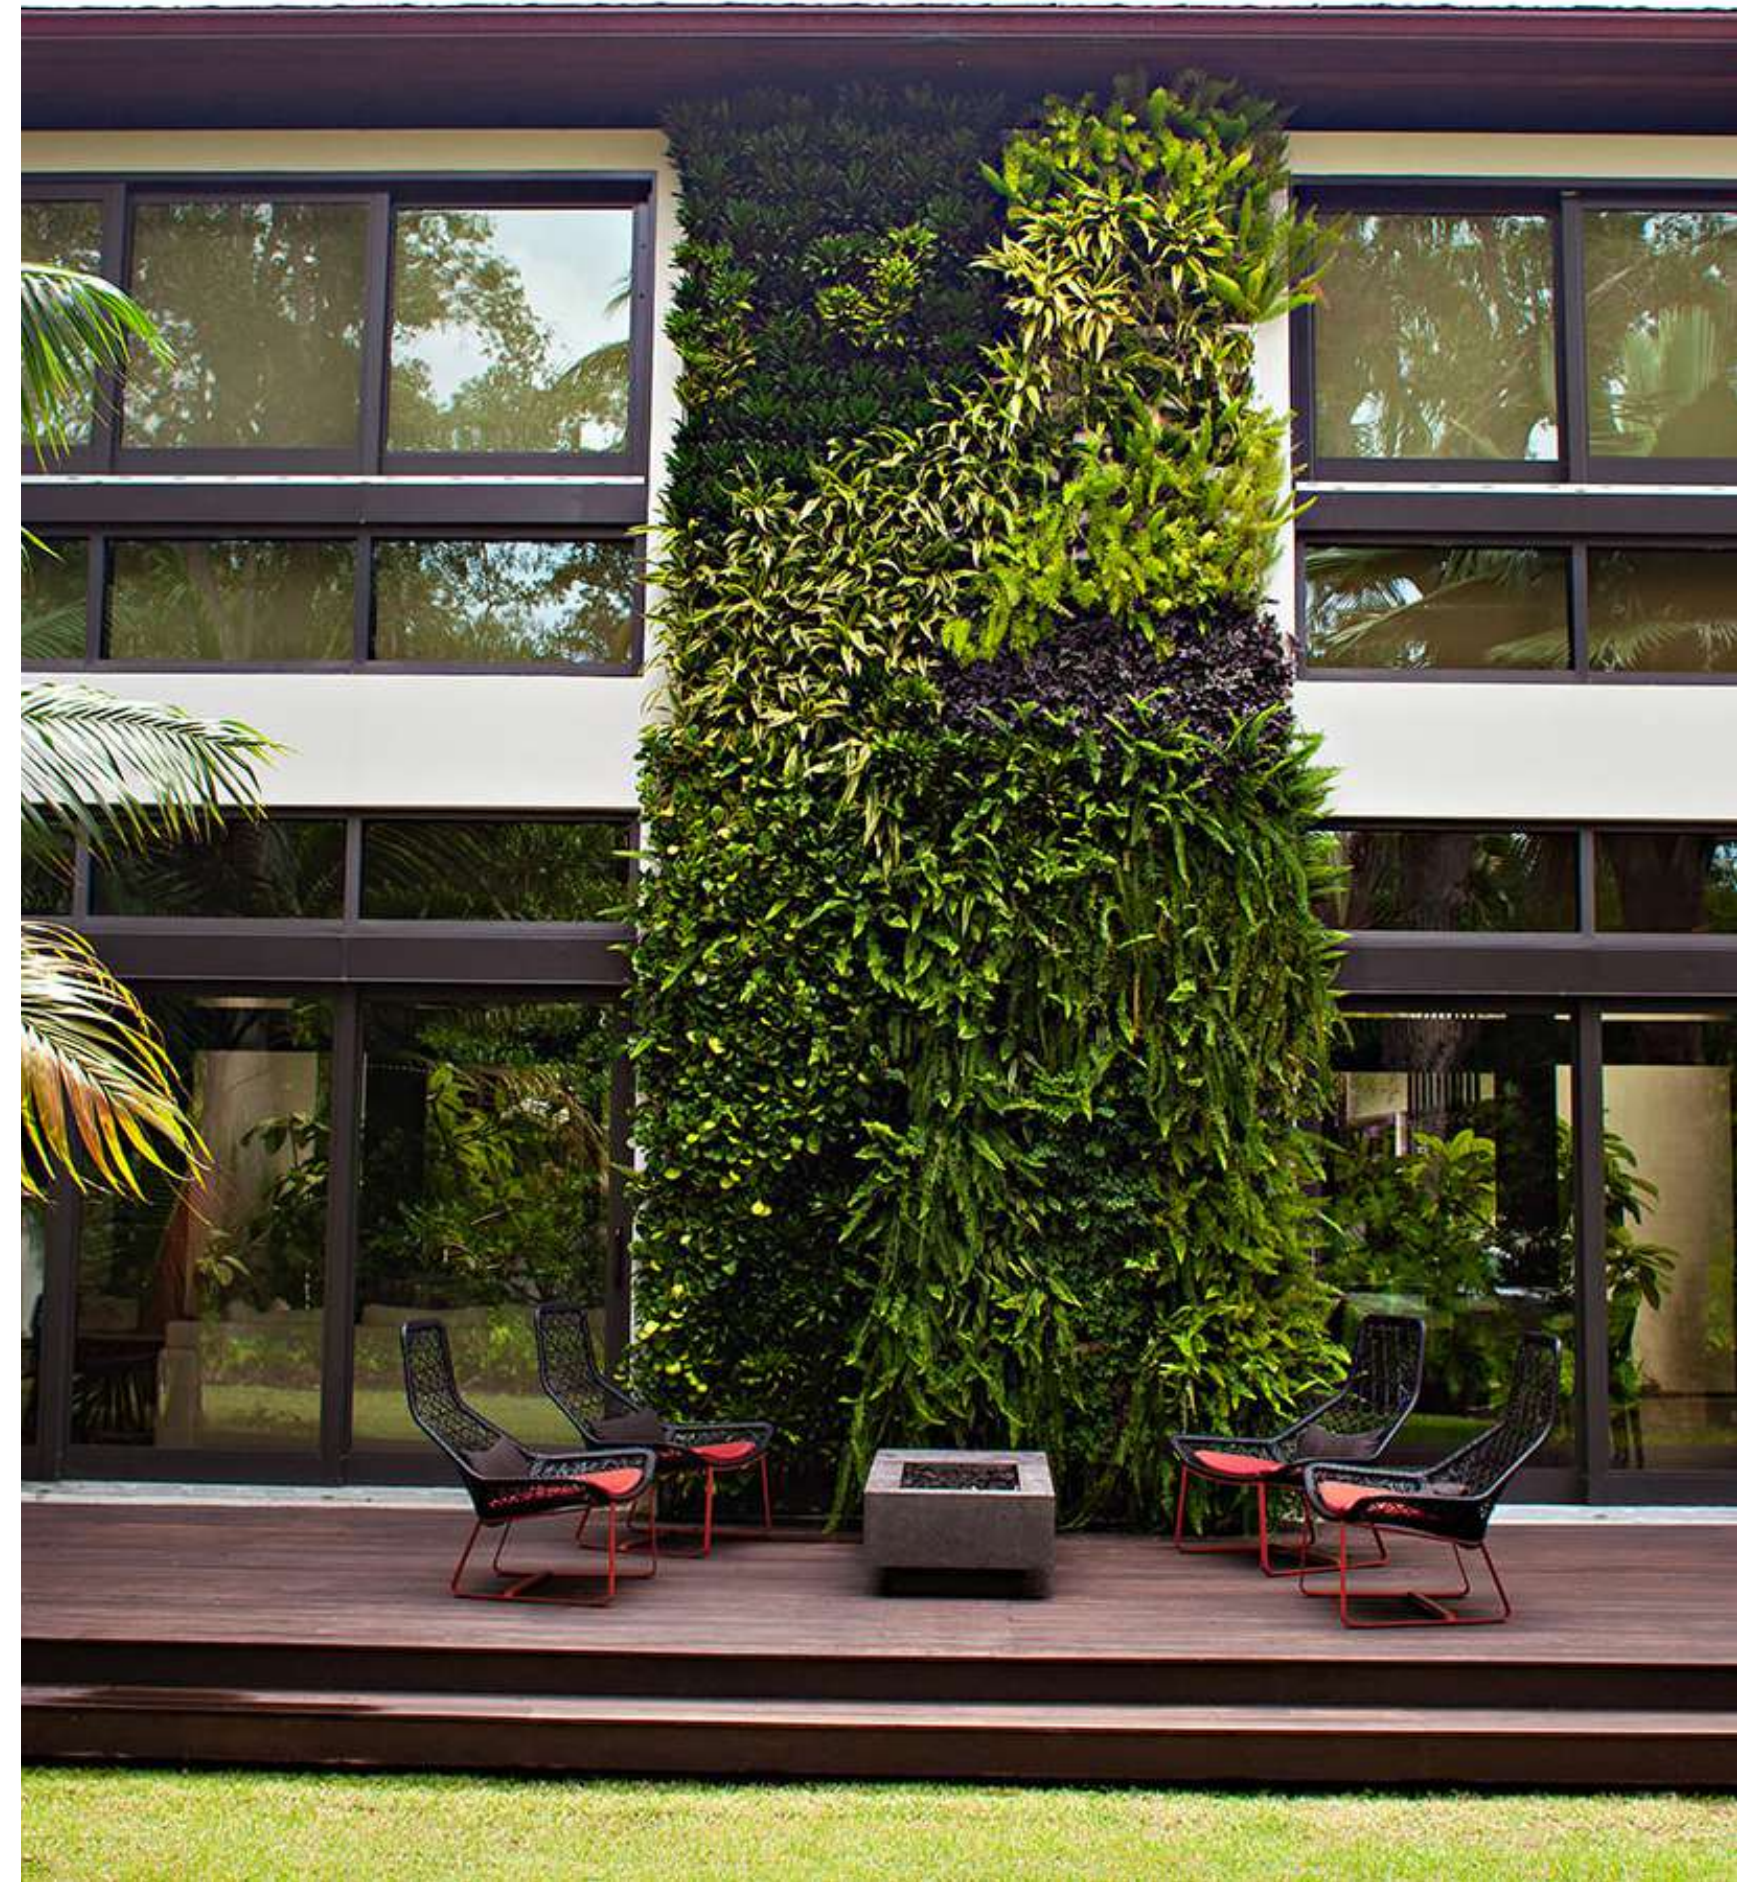

ANDROMEDA
DISTRICT™

A NEW GENERATION OF GREEN LIVING

andromedadistrict.com