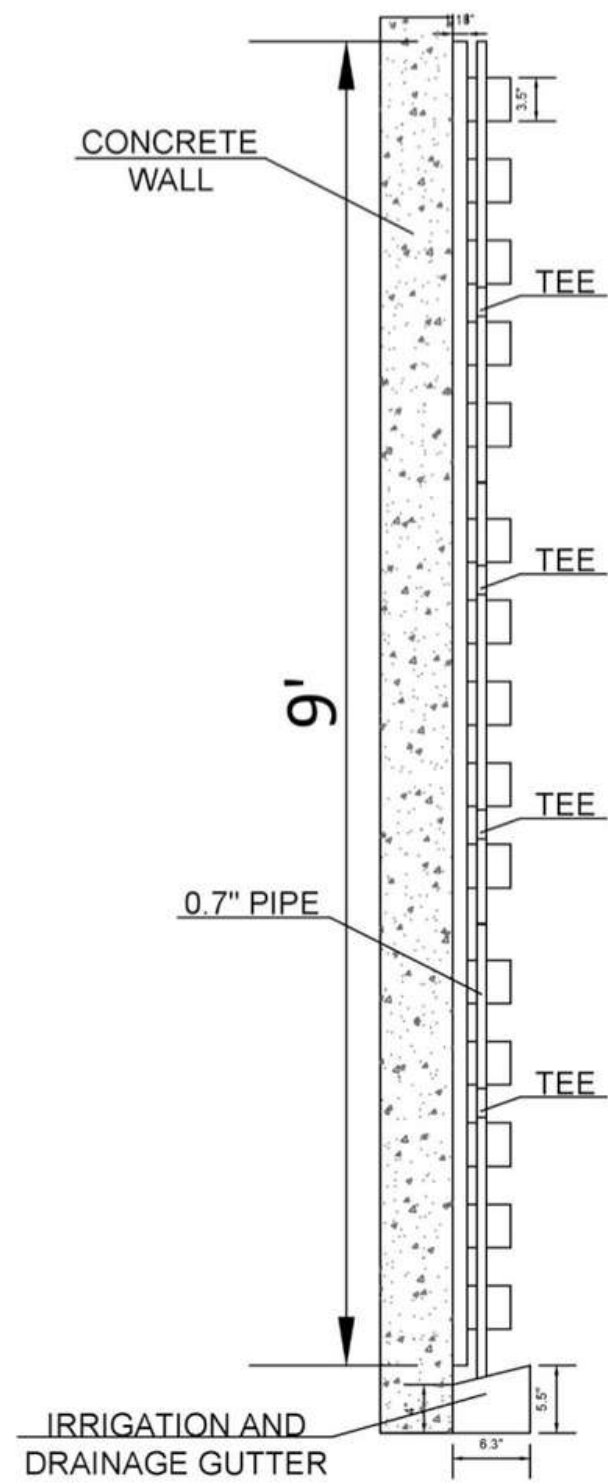

# IRRIGATION DETAILS

## DRIP IRRIGATION SYSTEM

For Green Wall irrigation system we use drip lines on the fiber panels.

Irrigation and nutrients is supplied by the drip pipes built in the structure

# Structural DETAIL

NEEDED FROM  
CONTRACTOR

---

1

WATERPROOF WALL

2

1/2 PVC WATER FEED  
AT MIDSECTION OF  
THE WALL

3