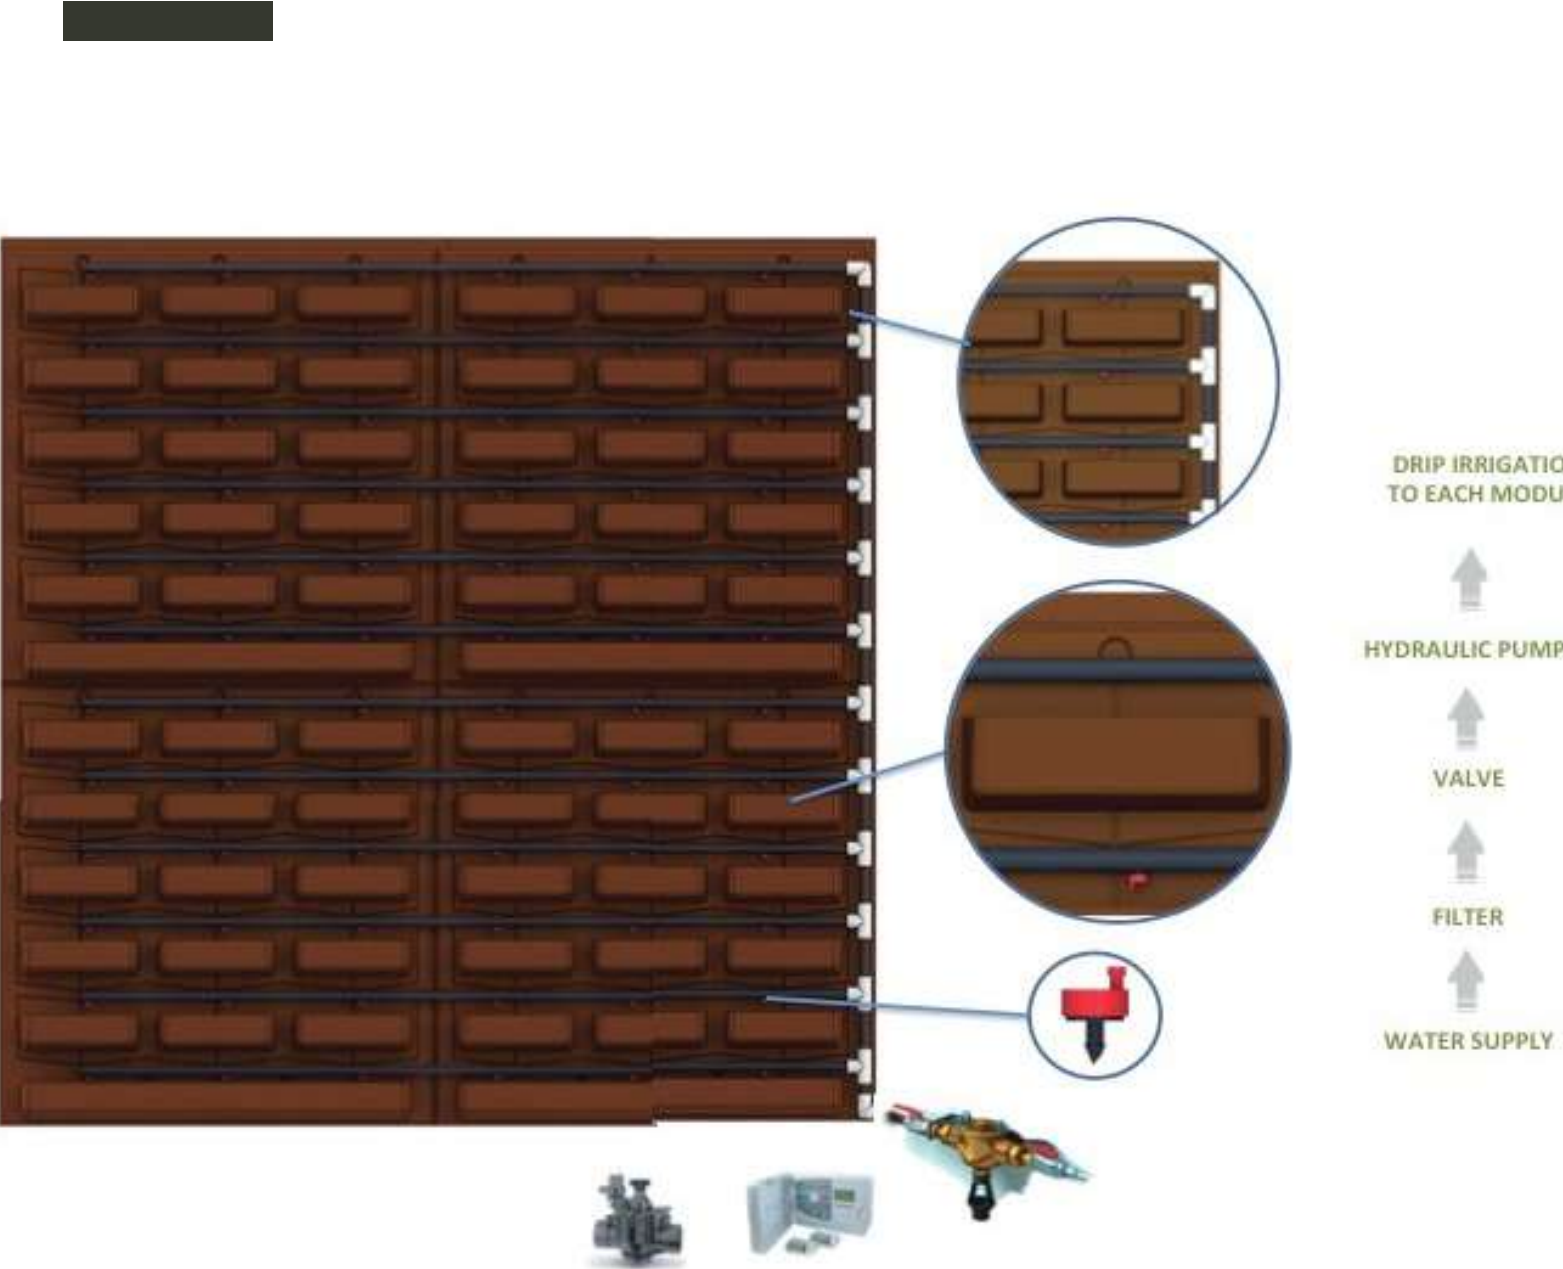

FIBER GLASS GREEN WALL PANELS