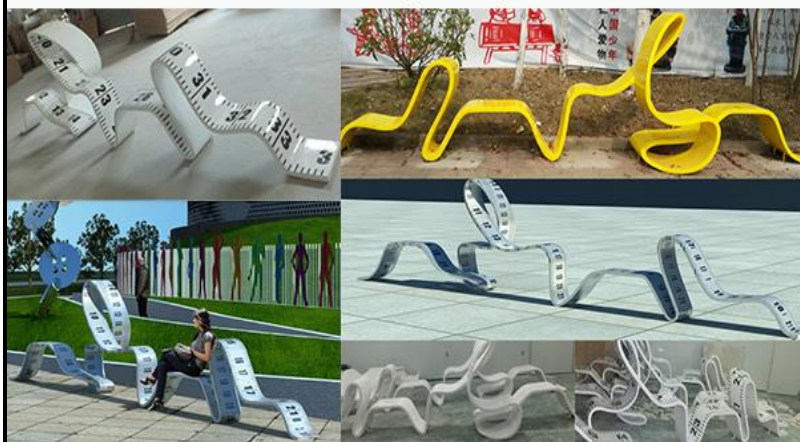

Welcome Customized design

Fiberglass heart shape chair with tree NO. DKY169

Heart shape chair with tree NO. DKY169

Color: Customized		
Material: fiberglass		
	quality	Factory price/pc
Chair size: 280*180*40cm	Grade C	Exw
Package: 300*200*60cm	Grade B	Exw
	Grade A	Exw
Features: anti-fade, corrosion resistance, firm and durable		
Application: indoor/outdoor durable for rain and sunny		
Poly wood box: USD40/CBM		
Welcome customize size		

Welcome Customized design

Fiberglass long Ruler Chair NO: DKY168

Fiberglass long Ruler Chair NO: DKY168

Color: Customized		
Material: fiberglass		Poly wood box: USD40/CBM
	quality	Factory price/pc
Chair size: 500*35*135cm	Grade C	Exw
Package: 520*55*155cm	Grade B	Exw
	Grade A	Exw
N.W/G.W: 65.00/66.00KGS		
Welcome customized size and shaped		
Features: anti-fade, corrosion resistance, firm and durable		
Application: indoor/outdoor durable for rain and sunny		
Poly wood box: USD40/CBM		
Factory direct sales, welcome customization		