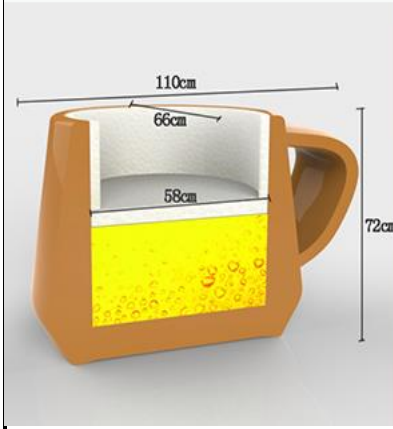

Fiberglass Coffee chair NO: DKY227

Fiberglass Coffee chair NO: DKY227

Material: fiberglass+soft pad at seating

Chair size:110*50*72cm

Package" 130*70*90cm=0.84CBM

Plywood box: USD33.60/PC	quality	Factory price/pc
	Grade C	Exw
	Grade B	Exw
	Grade A	Exw

Factory direct sales, welcome customization

Features: anti-fade, corrosion resistance,firm and durable

Application: indoor/outdoor durable for rain and sunny

Poly wood box: USD40/CBM

Welcome Customized design