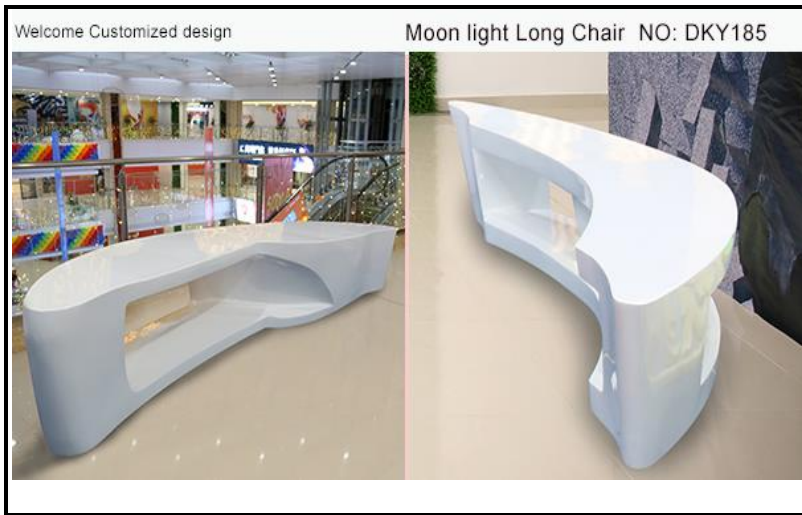

Welcome Customized design

Fiberglass Japanese chair NO: DKY109

Japanese bench chair NO: DKY109

Color: Customized		
Material: fiberglass		
	quality	Factory price/pc
A size: 120*45*45cm	Grade C	Exw
Package: 140*65*65cm	Grade B	Exw
N.W/G.W: 22/23KG	Grade A	Exw
B size: 150*45*45cm	Grade C	Exw
Package: 170*65*65cm	Grade B	Exw
N.W/G.W: 25/35KG	Grade A	Exw
C size: 180*45*45cm	Grade C	Exw
Package: 200*65*65cm	Grade B	Exw
N.W/G.W: 50KG	Grade A	Exw
Features: anti-fade, corrosion resistance, firm and durable		
Application: indoor/outdoor durable for rain and sunny		
Poly wood box: USD40/CBM		

Fiberglass Moon shape Long chair NO: DKY184/Y030

Color: White, Customized

Material:	fiberglass	quality	Factory price/pc
A size:	290*42*43cm	Grade C	Exw
Package:	300*90*52cm	Grade B	Exw
N.W/G.W:	40KG/55KG	Grade A	Exw
B size:	250*42*43cm	Grade C	Exw
Package:	260*82*52cm	Grade B	Exw
N.W/G.W:	30KG/42KG	Grade A	Exw
C size:	200*40*43cm	Grade C	Exw
Package:	210*72*52cm	Grade B	Exw
N.W/G.W:	25KG/35KG	Grade A	Exw
D size:	165*50*45CM	Grade C	Exw
Package:	185*70*65cm	Grade B	Exw
N.W/G.W:	20KG/30KG	Grade A	Exw