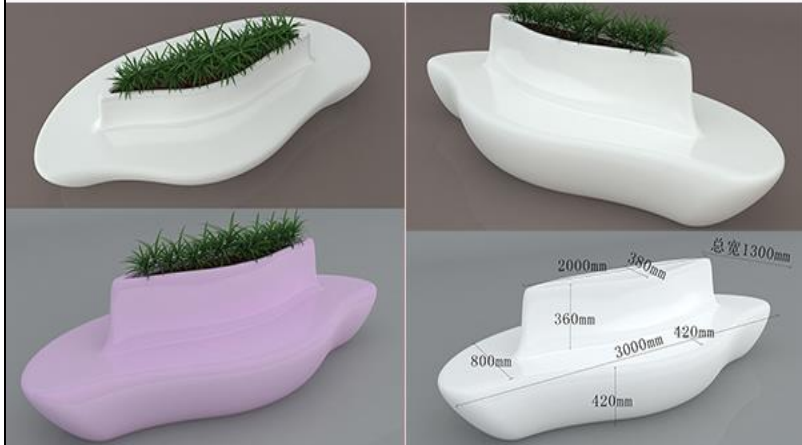

Welcome Customized design

Fiberglass heart-shaped chair NO: DKY625

Heart-shaped Flower pot chair NO.: DKY625

Material: Fiberglass Color: Pure color		
	quality	Factory price/pc
A size: 165*100*68cm	Grade C	Exw
Package: 185*120*85cm	Grade B	Exw
	Grade A	Exw
B size: 195*130*65cm	Grade C	Exw
Package: 210*150*85cm	Grade B	Exw
	Grade A	Exw
C size: 300*150*80cm	Grade C	Exw
Package: 320*170*100cm	Grade B	Exw
	Grade A	Exw
D size: 300*165*62cm	Grade C	Exw
Package: 320*185*80cm	Grade B	Exw
	Grade A	Exw

Welcome Customized design

Fiberglass heart-shaped chair NO: DKY625

Heart-shaped Flower pot chair NO.: DKY625

Material: Fiberglass Color: colorful painting		
	quality	Factory price/pc
A size: 165*100*68cm	Grade C	Exw
Package: 185*120*85cm	Grade B	Exw
	Grade A	Exw
B size: 195*130*65cm	Grade C	Exw
Package: 210*150*85cm	Grade B	Exw
	Grade A	Exw
C size: 300*150*80cm	Grade C	Exw
Package: 320*170*100cm	Grade B	Exw
	Grade A	Exw
D size: 300*165*62cm	Grade C	Exw
Package: 320*185*80cm	Grade B	Exw
	Grade A	Exw

Welcome Customized design

Fiberglass mango-shape chair DKY626

Mango-shape flowerpot chair NO.: DKY626

Material: Fiberglass Pure single color		
	quality	Factory price/pc
A size: 165*100*68cm	Grade C	Exw
Package: 185*120*88cm	Grade B	Exw
	Grade A	Exw
B size: 195*130*65cm	Grade C	Exw
Package: 215*150*85cm	Grade B	Exw
	Grade A	Exw
C size: 300*150*80cm	Grade C	Exw
Package: 320*170*100cm	Grade B	Exw
	Grade A	Exw

Welcome Customized design

Fiberglass mango-shape chair DKY626

Mango-shape flowerpot chair NO.: DKY626

Material: Fiberglass Colorful painting		
	quality	Factory price/pc
A size: 165*100*68cm	Grade C	Exw
Package: 185*120*88cm	Grade B	Exw
	Grade A	Exw
B size: 195*130*65cm	Grade C	Exw
Package: 215*150*85cm	Grade B	Exw
	Grade A	Exw
C size: 300*150*80cm	Grade C	Exw
Package: 320*170*100cm	Grade B	Exw
	Grade A	Exw