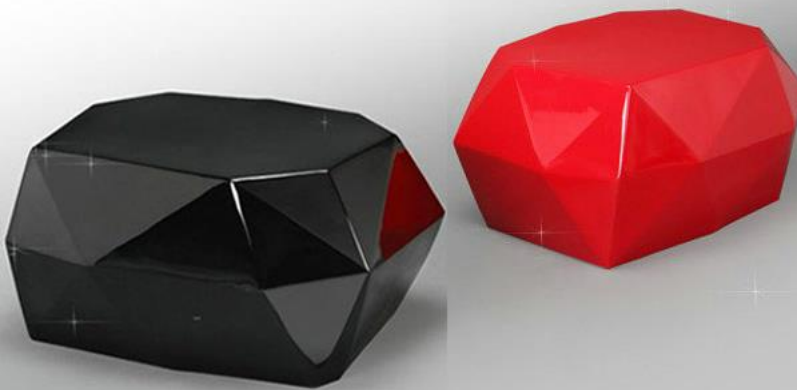

Welcome Customized design **Fiberglass diamant stone chair NO: DKY060A/B**

Diamant stone chair NO: DKY060

Material: Fiberglass		
	quality	Factory price/pc
Y060A size: 59*38*30cm	Grade C	Exw
Package: 75*55*45cm	Grade B	Exw
N.W/G.W: 4KG/10KG	Grade A	Exw
Y060B size: 120*56*45cm		
Package: 140*75*65cm		
N.W/G.W: 21KG/26KG		
Factory direct sales, welcome customization		
Features: anti-fade, corrosion resistance, firm and durable		
Application: indoor/outdoor durable for rain and sunny		
Poly wood box: USD40/CBM		