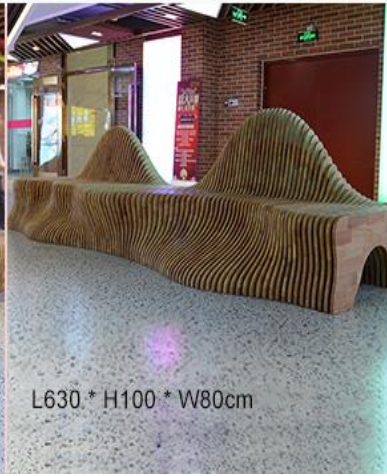

Welcome Customized design

Wooden Wavy Shaped chair NO: DKY677A

L630 * H100 * W80cm

Wooden Wavy chair NO: DKY677A

Material: Premium corrosion-resistant wood

Grade B pine, Grade A Amboyna

Welcome Customized design