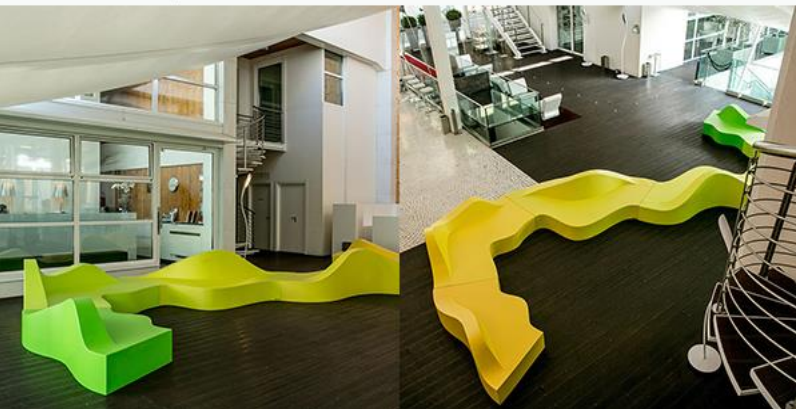

Material: FRP			
Welcome customized size and shaped			
Product size: 200*78*70cm	quality		Factory price/pc
Package: 220*90*90cm	Grade C	Exw	
	Grade B	Exw	
	Grade A	Exw	
Factory direct sales, welcome customization			
Features: anti-fade, corrosion resistance, firm			
Application: indoor/outdoor durable for rain and sunny			
Poly wood box: USD40/CBM			

Spliced modular sofa seat chair DKY825

Spliced modular sofa seat chair DKY825