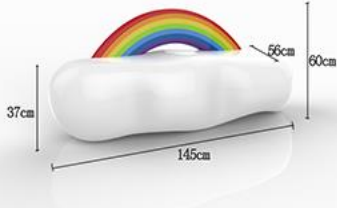

Fiberglass rainbow lounge chair DKY705

Size: L145 * 56*60CM

Rainbow long chair DKY705

Material: FRP/Fiberglass		
Welcome customized size and shaped		
	quality	Factory price/pc
Size: 145*56*60cm	Grade C	Exw
Package: 165*70*75cm	Grade B	Exw
Volume: 0.86cbm	Grade A	Exw
Ply wood box: USD34.00		
Factory direct sales, welcome customization		
Features: anti-fade, corrosion resistance, firm		
Application: indoor/outdoor durable for rain and sunny		
Poly wood box: USD40/CBM