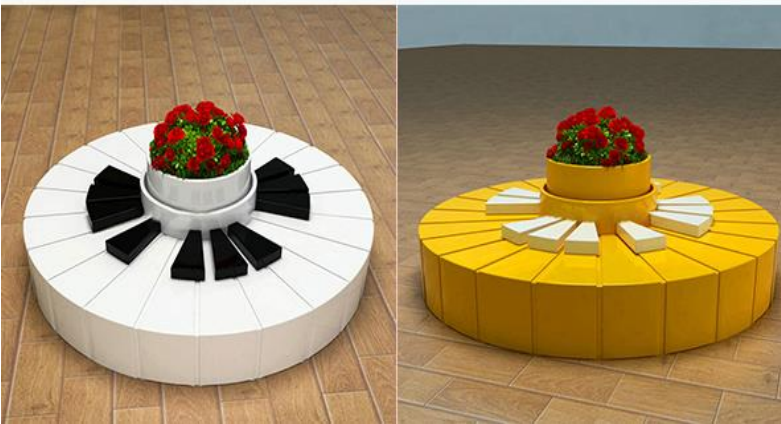

Welcome Customized design

Figure Family Chair NO: DKY655

Figure Family Chair NO: DKY655

Material: Fiberglass		
	quality	Factory price/pc
Mama: 70 *68*121cm	Grade C	Exw
Package: 90*88*140cm	Grade B	Exw
	Grade A	Exw
Baba: 70 *68*129cm	Grade C	Exw
Package:90*88*145cm	Grade B	Exw
	Grade A	Exw
Brother: 54 *53*86cm	Grade C	Exw
Package: 75*70*100cm	Grade B	Exw
	Grade A	Exw
Sister: 50 *49*82cm	Grade C	Exw
Package:70*65*90cm	Grade B	Exw
	Grade A	Exw

Welcome Customized design

Fiberglass piano chair NO: DKY684

Piano Shaped flower pot chair NO: DKY684

Material: Fiberglass		
	quality	Factory price/pc
Size: dia240*H100cm	Grade C	Exw
Package: 260*260*120cm	Grade B	Exw
	Grade A	Exw
Factory direct sales, welcome customization		
Features: anti-fade, corrosion resistance,firm and durable		
Application: indoor/outdoor durable for rain and sunny		
Poly wood box: USD40/CBM		