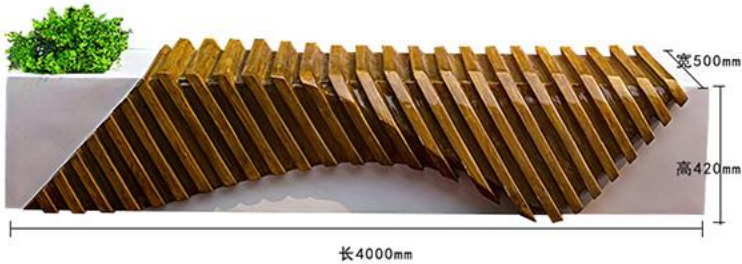

Welcome Customized design

Fiberglass wood long chair NO: DKY632

Product size: 400*42*50cm / 120*42*45cm

Product size: 300*51*42cm / 220*50*42cm

Fiberglasswood long chair NO: DKY632

Color: White, wood, Customized

Material: fiberglass

Poly wood box: USD40/CBM

	quality	Factory price/pc
A Chair size: 220*50*42cm	Grade C	Exw
Package: 240*70*60cm	Grade B	Exw
	Grade A	Exw
B Chair size: 300*51*42cm	Grade C	Exw
Package: 320*70*60cm	Grade B	Exw
	Grade A	Exw
C Chair size: 120*42*45cm	Grade C	Exw
Package: 140*60*65cm	Grade B	Exw
	Grade A	Exw
D Chair size: 400*42*50cm	Grade C	Exw
Package: 420*60*70cm	Grade B	Exw
	Grade A	Exw