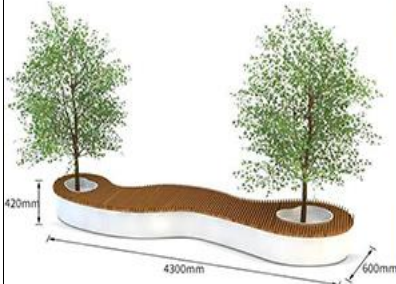

Fiberglass +Wood chair & planter pot NO: DKY696B

Material: Fiberglass+wooden

	quality	Factory price/pc
B size: 230*130*42cm	Grade C	EXW
Package: 250*150*60cm	Grade B	EXW
	Grade A	EXW

Poly wood box: USD40/CBM

Factory direct sales, welcome customization

Fiberglass +Wood chair & planter pot NO: DKY696C

Size: 430*42*60cm

Fiberglass +Wood chair & planter pot NO: DKY696C

Material: Fiberglass+wooden

	quality	Factory price/pc
C size: 430*42*60cm	Grade C	Exw
Package: 450*60*80cm	Grade B	Exw
	Grade A	Exw