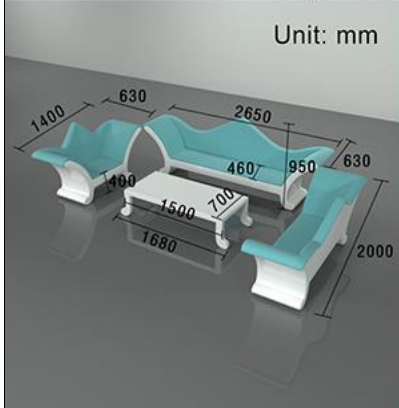

Welcome Customized design **Fiberglass Crown shape table sofa chair NO: DKY656**

Crown shape table sofa chair set NO: DKY656		
Color: Customized	Material: fiberglass	
	quality	Factory price/pc
sofa A: 265*95*63cm*H40cm	Grade B	Exw
Package:	Grade A	Exw
sofa B: 200*95*63cm*H40cm	Grade B	Exw
	Grade A	Exw
sofa C: 140*95*63cm*H40cm	Grade B	Exw
	Grade A	Exw
table : 168*70*40cm	Grade B	Exw
	Grade A	Exw
Factory direct sales, welcome customization		
Features: anti-fade, corrosion resistance, firm and durable		
Application: indoor/outdoor durable for rain and sunny		
Poly wood box: USD40/CBM		

Welcome Customized design **Fiberglass moon shape sofa chair NO. DKY803**