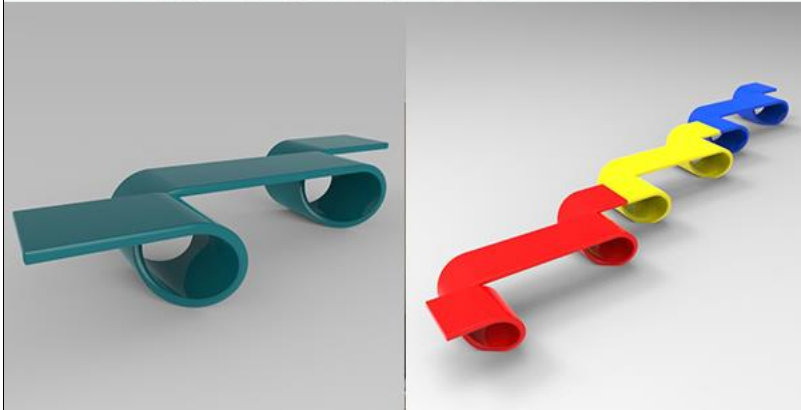

Tie combination bench chair DKY813

Tie combination bench chair DKY813			
Material: Fiberglass	Welcome customized size and shaped		
	quality		Factory price/pc
Chair size: L150*W50*H40cm	Grade C	Exw	
Package: 170*70*60cm	Grade B	Exw	
	Grade A	Exw	
Factory direct sales, welcome customization			
Features: anti-fade, corrosion resistance, firm			
Application: indoor/outdoor durable for rain and sunny			
Poly wood box: USD40/CBM