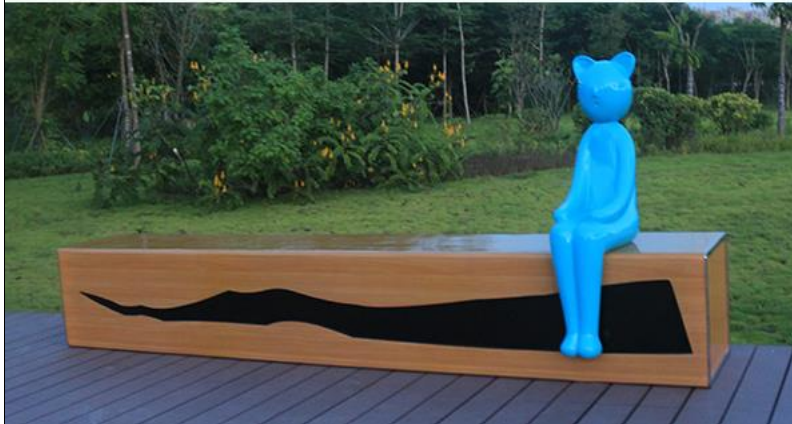

Fiberglass Cat Chair NO: DKY668

Fiberglass Cat bench Chair NO: DKY668			
Color: White, wood, Customized			
Material: fiberglass + wood			
	quality		Factory price/pc
A Size: 220*40*40cm	Grade C		Exw
Package: 240*60*60cm	Grade B		Exw
	Grade A		Exw
B Size: 320*60*50cm	Grade C		Exw
Package 340*80*70CM	Grade B		Exw
	Grade A		Exw
Factory direct sales, welcome customization			
Features: anti-fade, corrosion resistance, firm and durable			
Application: indoor/outdoor durable for rain and sunny			
Poly wood box: USD40/CBM