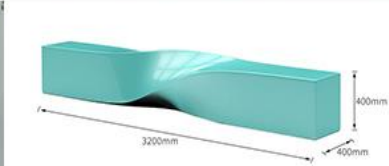

Welcome Customized design

Fiberglass twisty long Bench NO.: DKY671

Twisty long Bench NO.: DKY671 Single color

Material:	Fiberglass	quality	Factory price/pc
DKY671A Size:	320*45*45cm	Grade B	Exw
Package:	340*65*65cm	Grade A	Exw
DKY671B Size:	300*40*40cm	Grade B	Exw
Package:	320*60*60cm	Grade A	Exw
DKY671C Size:	280*45*45cm	Grade B	Exw
Package:	300*65*65cm	Grade A	Exw
DKY671D Size:	260*40*40cm	Grade B	Exw
Package:	280*60*60cm	Grade A	Exw
DKY671E Size:	240*40*45cm	Grade B	Exw
Package:	260*60*65cm	Grade A	Exw
DKY671F Size:	150*50*45cm	Grade B	Exw
Package:	170*70*65cm	Grade A	Exw

Welcome Customized design