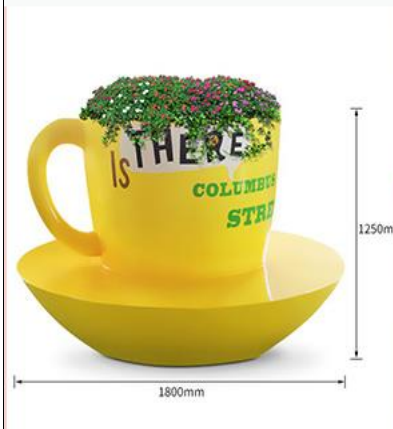

Fiberglass Coffee chair NO: DKY231

Fiberglass Coffee chair NO: DKY231

Material: fiberglass

Chair size: Dia180*H125CM

bottom dia180*cup dia90*H125

Package: 200*200*150cm

Volume:6CBM	quality	Factory price/pc
	Grade C	Exw
	Grade B	Exw
	Grade A	Exw

Factory direct sales, welcome customization

Features: anti-fade, corrosion resistance,firm and durable

Application: indoor/outdoor durable for rain and sunny

Poly wood box: USD40/CBM