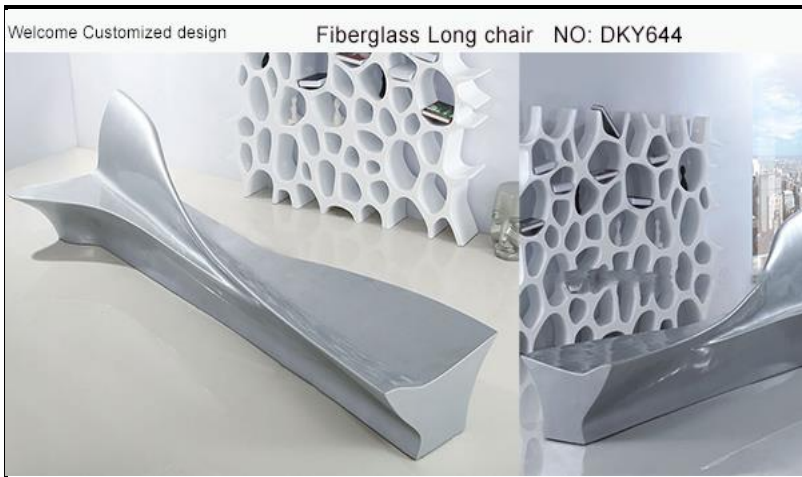

Fiberglass candy bench chair NO.: DKY642

Size: L210*W130*H200cm

Candy bench chair NO.: DKY642

Material:	Fiberglass	quality	Factory price/pc
A size:	L185*W46*H48cm	Grade C	Exw
Package:	202*60*65cm	Grade B	Exw
		Grade A	Exw
B size:	300*46*48cm	Grade C	Exw
Package:	320*66*68cm	Grade B	Exw
		Grade A	Exw
Factory direct sales, welcome customization			
Features: anti-fade, corrosion resistance, firm and durable			
Application: indoor/outdoor durable for rain and sunny			
Poly wood box: USD40/CBM			

Candy shaped bench chair NO: DKY643

Material: Fiberglass	quality	Factory price/pc
Size: L210*W130*H200cm	Grade C	Exw
Package: 230*150*220cm	Grade B	Exw
	Grade A	Exw
Factory direct sales, welcome customization		
Features: anti-fade, corrosion resistance, firm and durable		
Application: indoor/outdoor durable for rain and sunny		
Poly wood box: USD40/CBM		

Poached egg shape chair NO: DKY645

Material: Fiberglass		
Chair Size: 210*74*175cm		
Package size: 230*90*195cm		
Volume: 4cbm	quality	Factory price/pc
	Grade C	Exw
	Grade B	Exw
	Grade A	Exw
Factory direct sales, welcome customization		
Features: anti-fade, corrosion resistance, firm and durable		
Application: indoor/outdoor durable for rain and sunny		
Poly wood box: USD40/CBM		