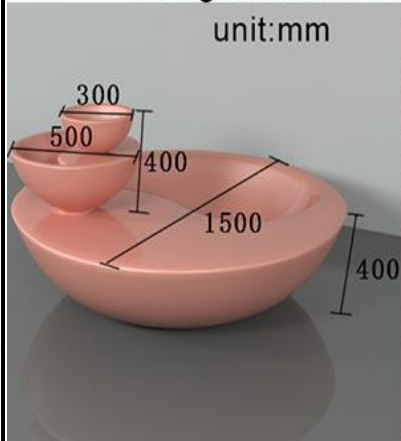

Fiberglass polygonal chair DKY817		
Material:	quality	Factory price/pc
A size sexangular: 60* H45cm	Grade B	Exw
Package: 75*75*60cm	Grade A	Exw
B size sexangular: 72* H30cm	Grade B	Exw
Package:85*85*50cm	Grade A	Exw
C size sexangular: 72* H50cm	Grade B	Exw
Package:85*85*70cm	Grade A	Exw
D size sexangular: 72* H60cm	Grade B	Exw
Package:85*85*80cm	Grade A	Exw
E size sexangular: 72* H70cm	Grade B	Exw
Package:85*85*90cm	Grade A	Exw
F size pentagonal: 66* H40cm	Grade B	Exw
Package:80*80*60cm	Grade A	Exw
G size pentagonal: 66* H45cm	Grade B	Exw
Package:80*80*65cm	Grade A	Exw

Welcome Customized design

Fiberglass moon shape sofa chair NO. DKY803

Moon shape sofa chair table Sets NO. DKY803		
Material:	quality	Factory price/pc
Sofa size: 180*80*40cm	Grade C	Exw
Package: 200*100*60cm	Grade B	Exw
	Grade A	Exw
Single Chair: 70*60*40cm	Grade C	Exw
Package: 90*80*60cm	Grade B	Exw
	Grade A	Exw
Table A size : 100*68*45cm	Grade C	Exw
Package: 120*85*60cm	Grade B	Exw
	Grade A	Exw
Table B size: Dia 50*55cm	Grade C	Exw
Package: 70*70*75cm	Grade B	Exw
	Grade A	Exw

Fiberglass bowl chair DKY706

Bowl chair with flowerpot DKY706		
Material:	Fiberglass	
Size:	Dia 1500*sitting H 400* H800mm	
Package:	170*60*100cm	
Volume:	1.02cbm	
	quality	Factory price/pc
	Grade C	Exw
	Grade B	Exw
	Grade A	Exw
Plywood box Fee: US\$40.80		
Factory direct sales, welcome customization		
Features: anti-fade, corrosion resistance, firm and durable		
Application: indoor/outdoor durable for rain and sunny		
Poly wood box: USD40/CBM		