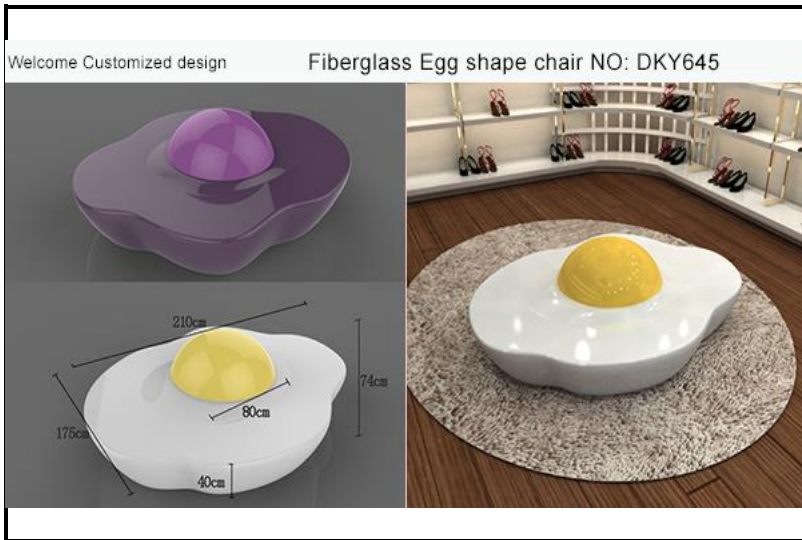

Fiberglass candy bench chair NO.: DKY642

Size: L210*W130*H200cm

Candy bench chair NO.: DKY642

Material:	Fiberglass	quality	Factory price/pc
A size:	L185*W46*H48cm	Grade C	Exw
Package:	202*60*65cm	Grade B	Exw
		Grade A	Exw
B size:	300*46*48cm	Grade C	Exw
Package:	320*66*68cm	Grade B	Exw
		Grade A	Exw
Factory direct sales, welcome customization			
Features: anti-fade, corrosion resistance, firm and durable			
Application: indoor/outdoor durable for rain and sunny			
Poly wood box: USD40/CBM			

Poached egg shape chair NO: DKY645

Material: Fiberglass		
Chair Size: 210*74*175cm		
Package size: 230*90*195cm		
Volume: 4cbm	quality	Factory price/pc
	Grade C	Exw
	Grade B	Exw
	Grade A	Exw
Factory direct sales, welcome customization		
Features: anti-fade, corrosion resistance, firm and durable		
Application: indoor/outdoor durable for rain and sunny		
Poly wood box: USD40/CBM		