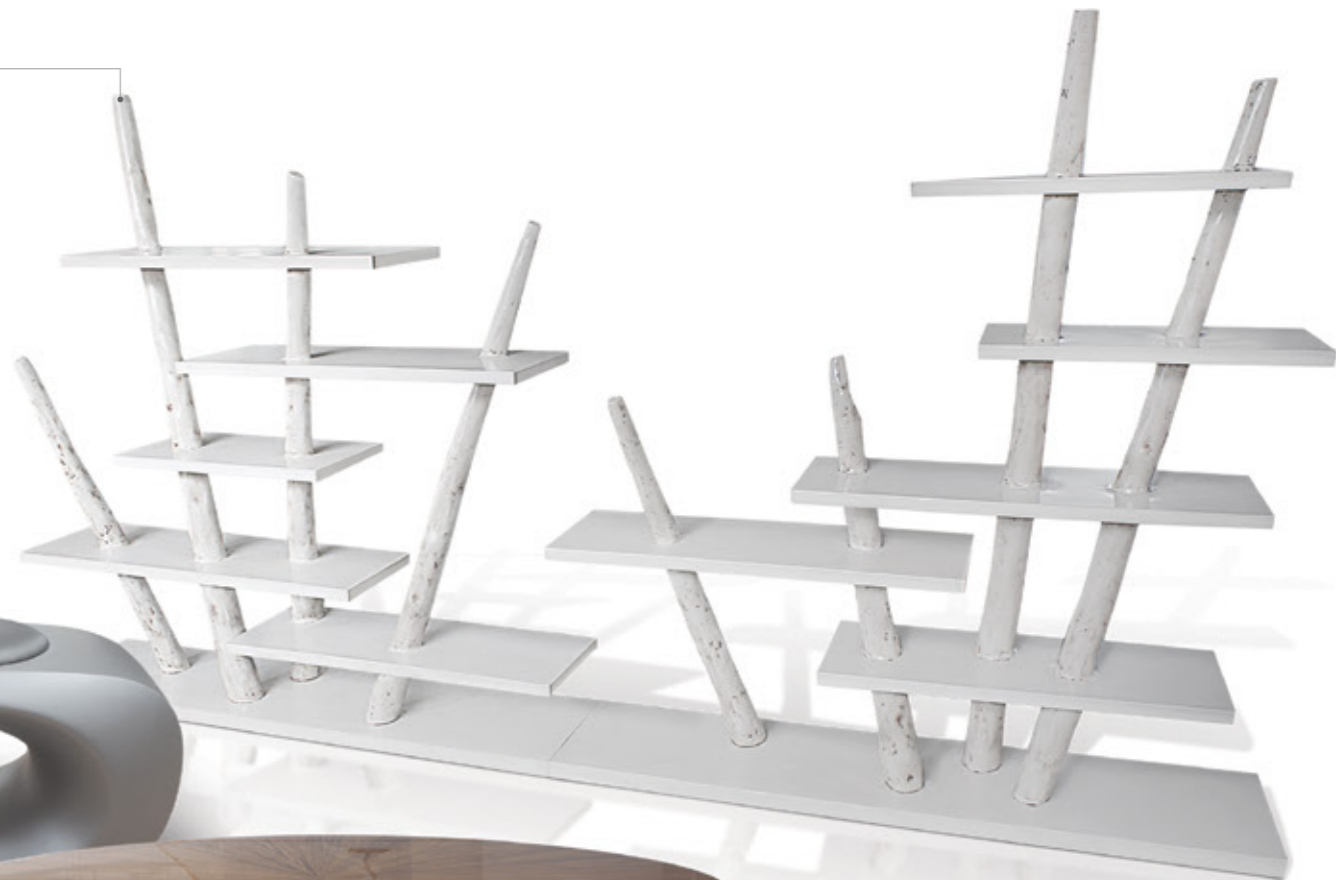

G3208 / Europa

48 x 56 x 78 cm
Chair in fiberglass with wooden legs and padding.

G3205 / Oceano

95 x 45 x 45 cm
Pouf in fiberglass with mattress.

G3500 / Marfim

370 x 40 x 200 cm
Bookcase in fiberglass.
*It can be divided in 2 parts.