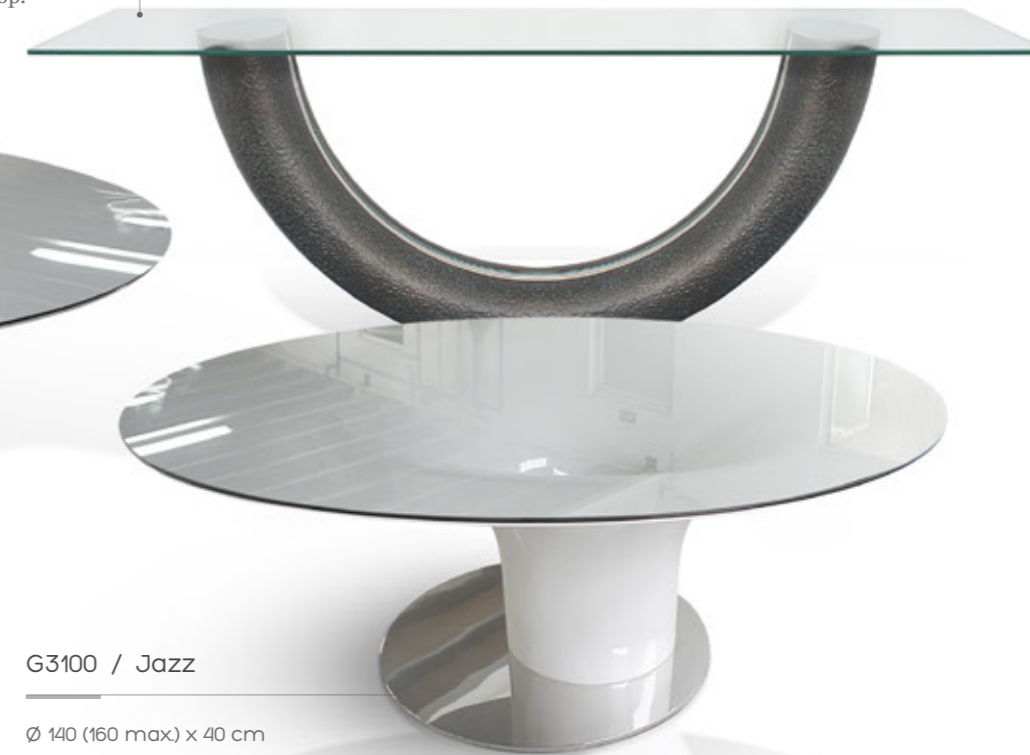

G3001 / Jade

Ø 120 x 75 cm
Dining table with walnut top and fiberglass base.

G3703a / Millenium

Ø 120 x 10 cm
Mirror in fiberglass with hammered finish.

G3000 / Jazz

Ø 160 x 75 cm
Dining table with a fiberglass structure, glass top and stainless steel base.

G3202 / Oceano

62 x 50 x 78 cm
Chair in fiberglass with mattress.

G3504 / Millenium

230 x 45 x 90 cm
Console in fiberglass with stainless steel base and glass top.

G3100 / Jazz

Ø 140 (160 max.) x 40 cm
Coffee table with a fiberglass structure, glass top and stainless steel base.