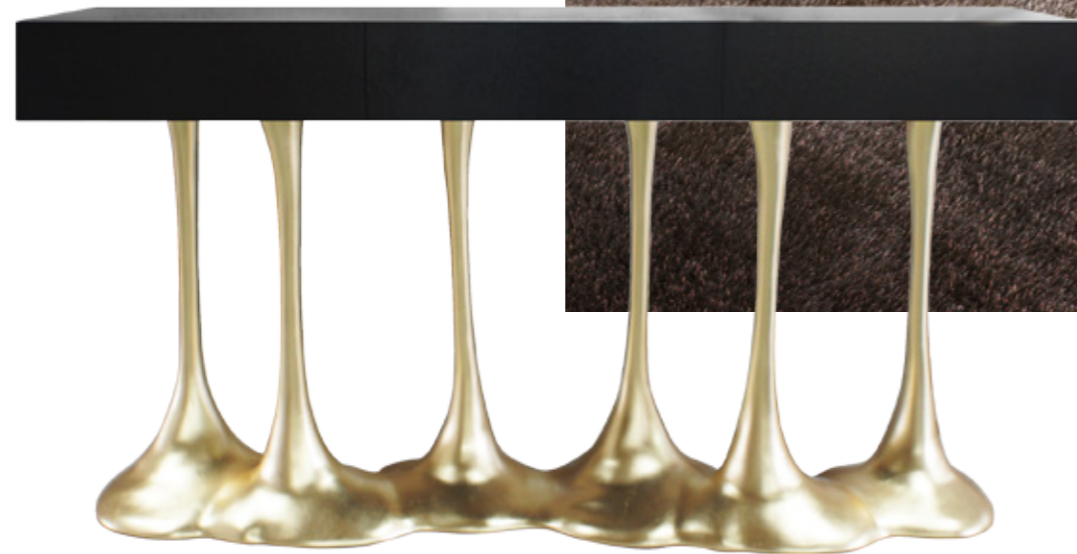

Orpheu

Sideboard

“...this is exactly what this magnificent sideboard wants to be, the perfect opening to any luxurious decor.”

Janus

Console

Top: Textured high gloss black
Base: Fiberglass
Finish: Gold leaf