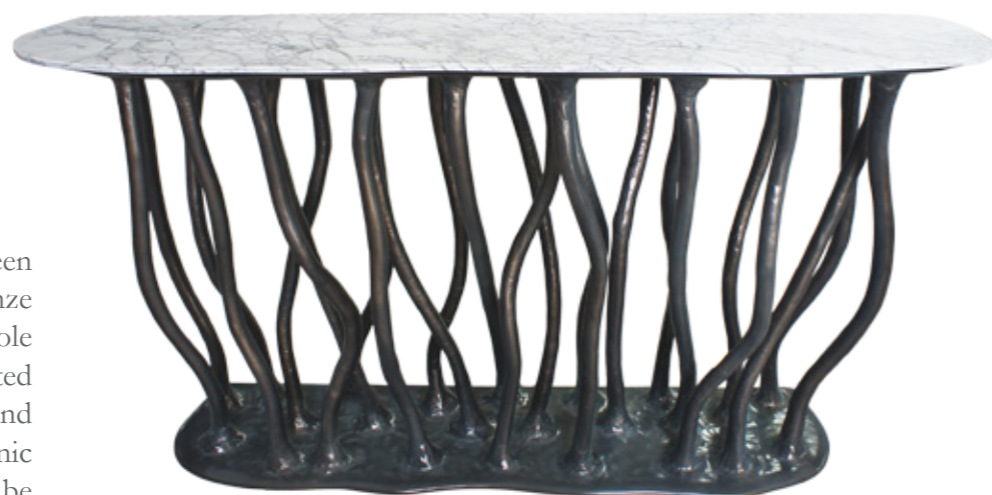

Allana

Console

With a perfect connection between the carrara marble top and the bronze base made in fiberglass, this console has at same time the incorporated complexity of mixed branches, and the simplicity of natural and organic shapes. This unique piece can be perfect to place on a entryway, being the best way to welcome your guests at home. It's also ideal for long hallways or to provide a modern touch on the living room.