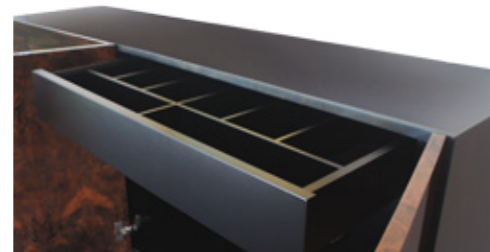

Doors: Walnut root

Base: Fiberglass

Finish: Bronze color

Dimensions (cm): 200 x 47 x 90

Dimensions (in): 78.7 x 18.5 x 35.4

Reference: K1026

Ebony Doors

Doors: Walnut root