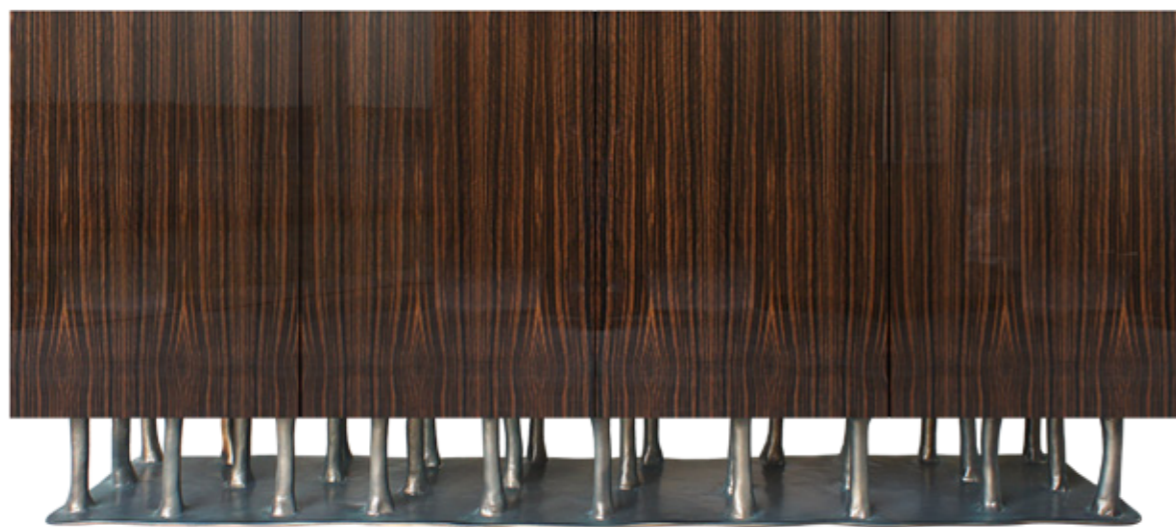

Base: Fiberglass

Finish: Bronze color

Dimensions (cm): 200 x 47 x 90

Dimensions (in): 78.7 x 18.5 x 35.4

Reference: K1026a

“...The visual effect of Allana sideboard in a living room will provoke a egocentric contemplation of Nature itself.”