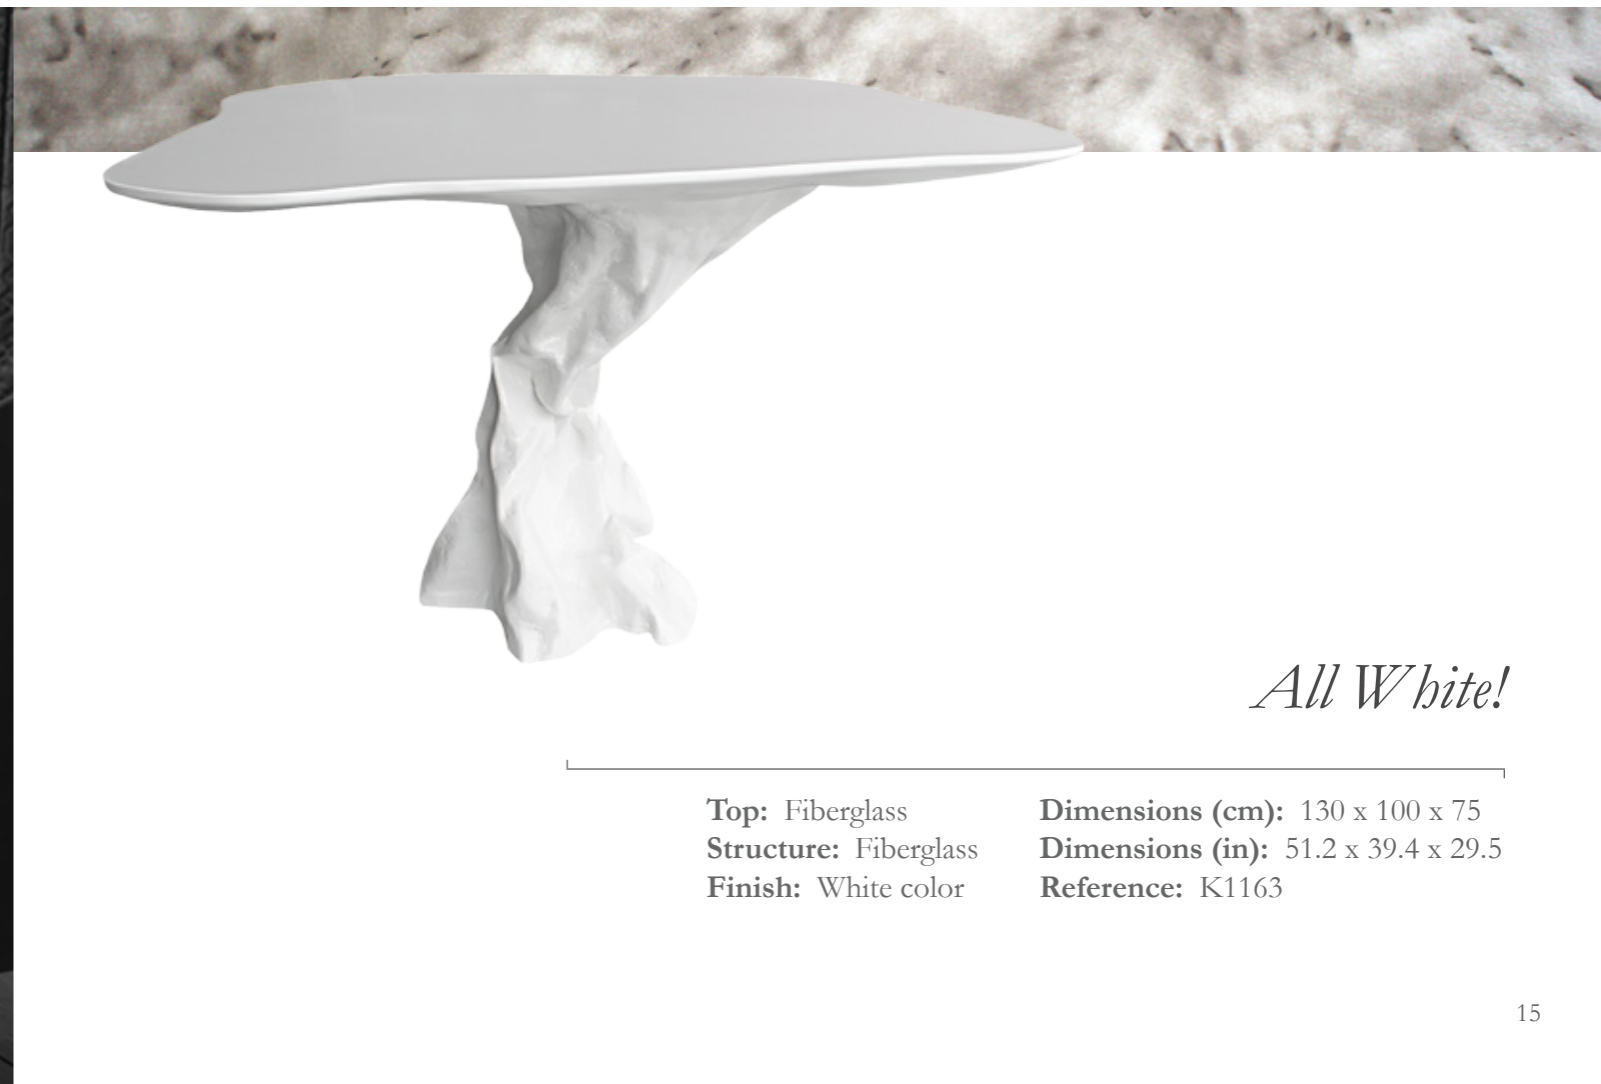

All White!

Top: Fiberglass
Structure: Fiberglass
Finish: White color
Dimensions (cm): 130 x 100 x 75
Dimensions (in): 51.2 x 39.4 x 29.5
Reference: K1163