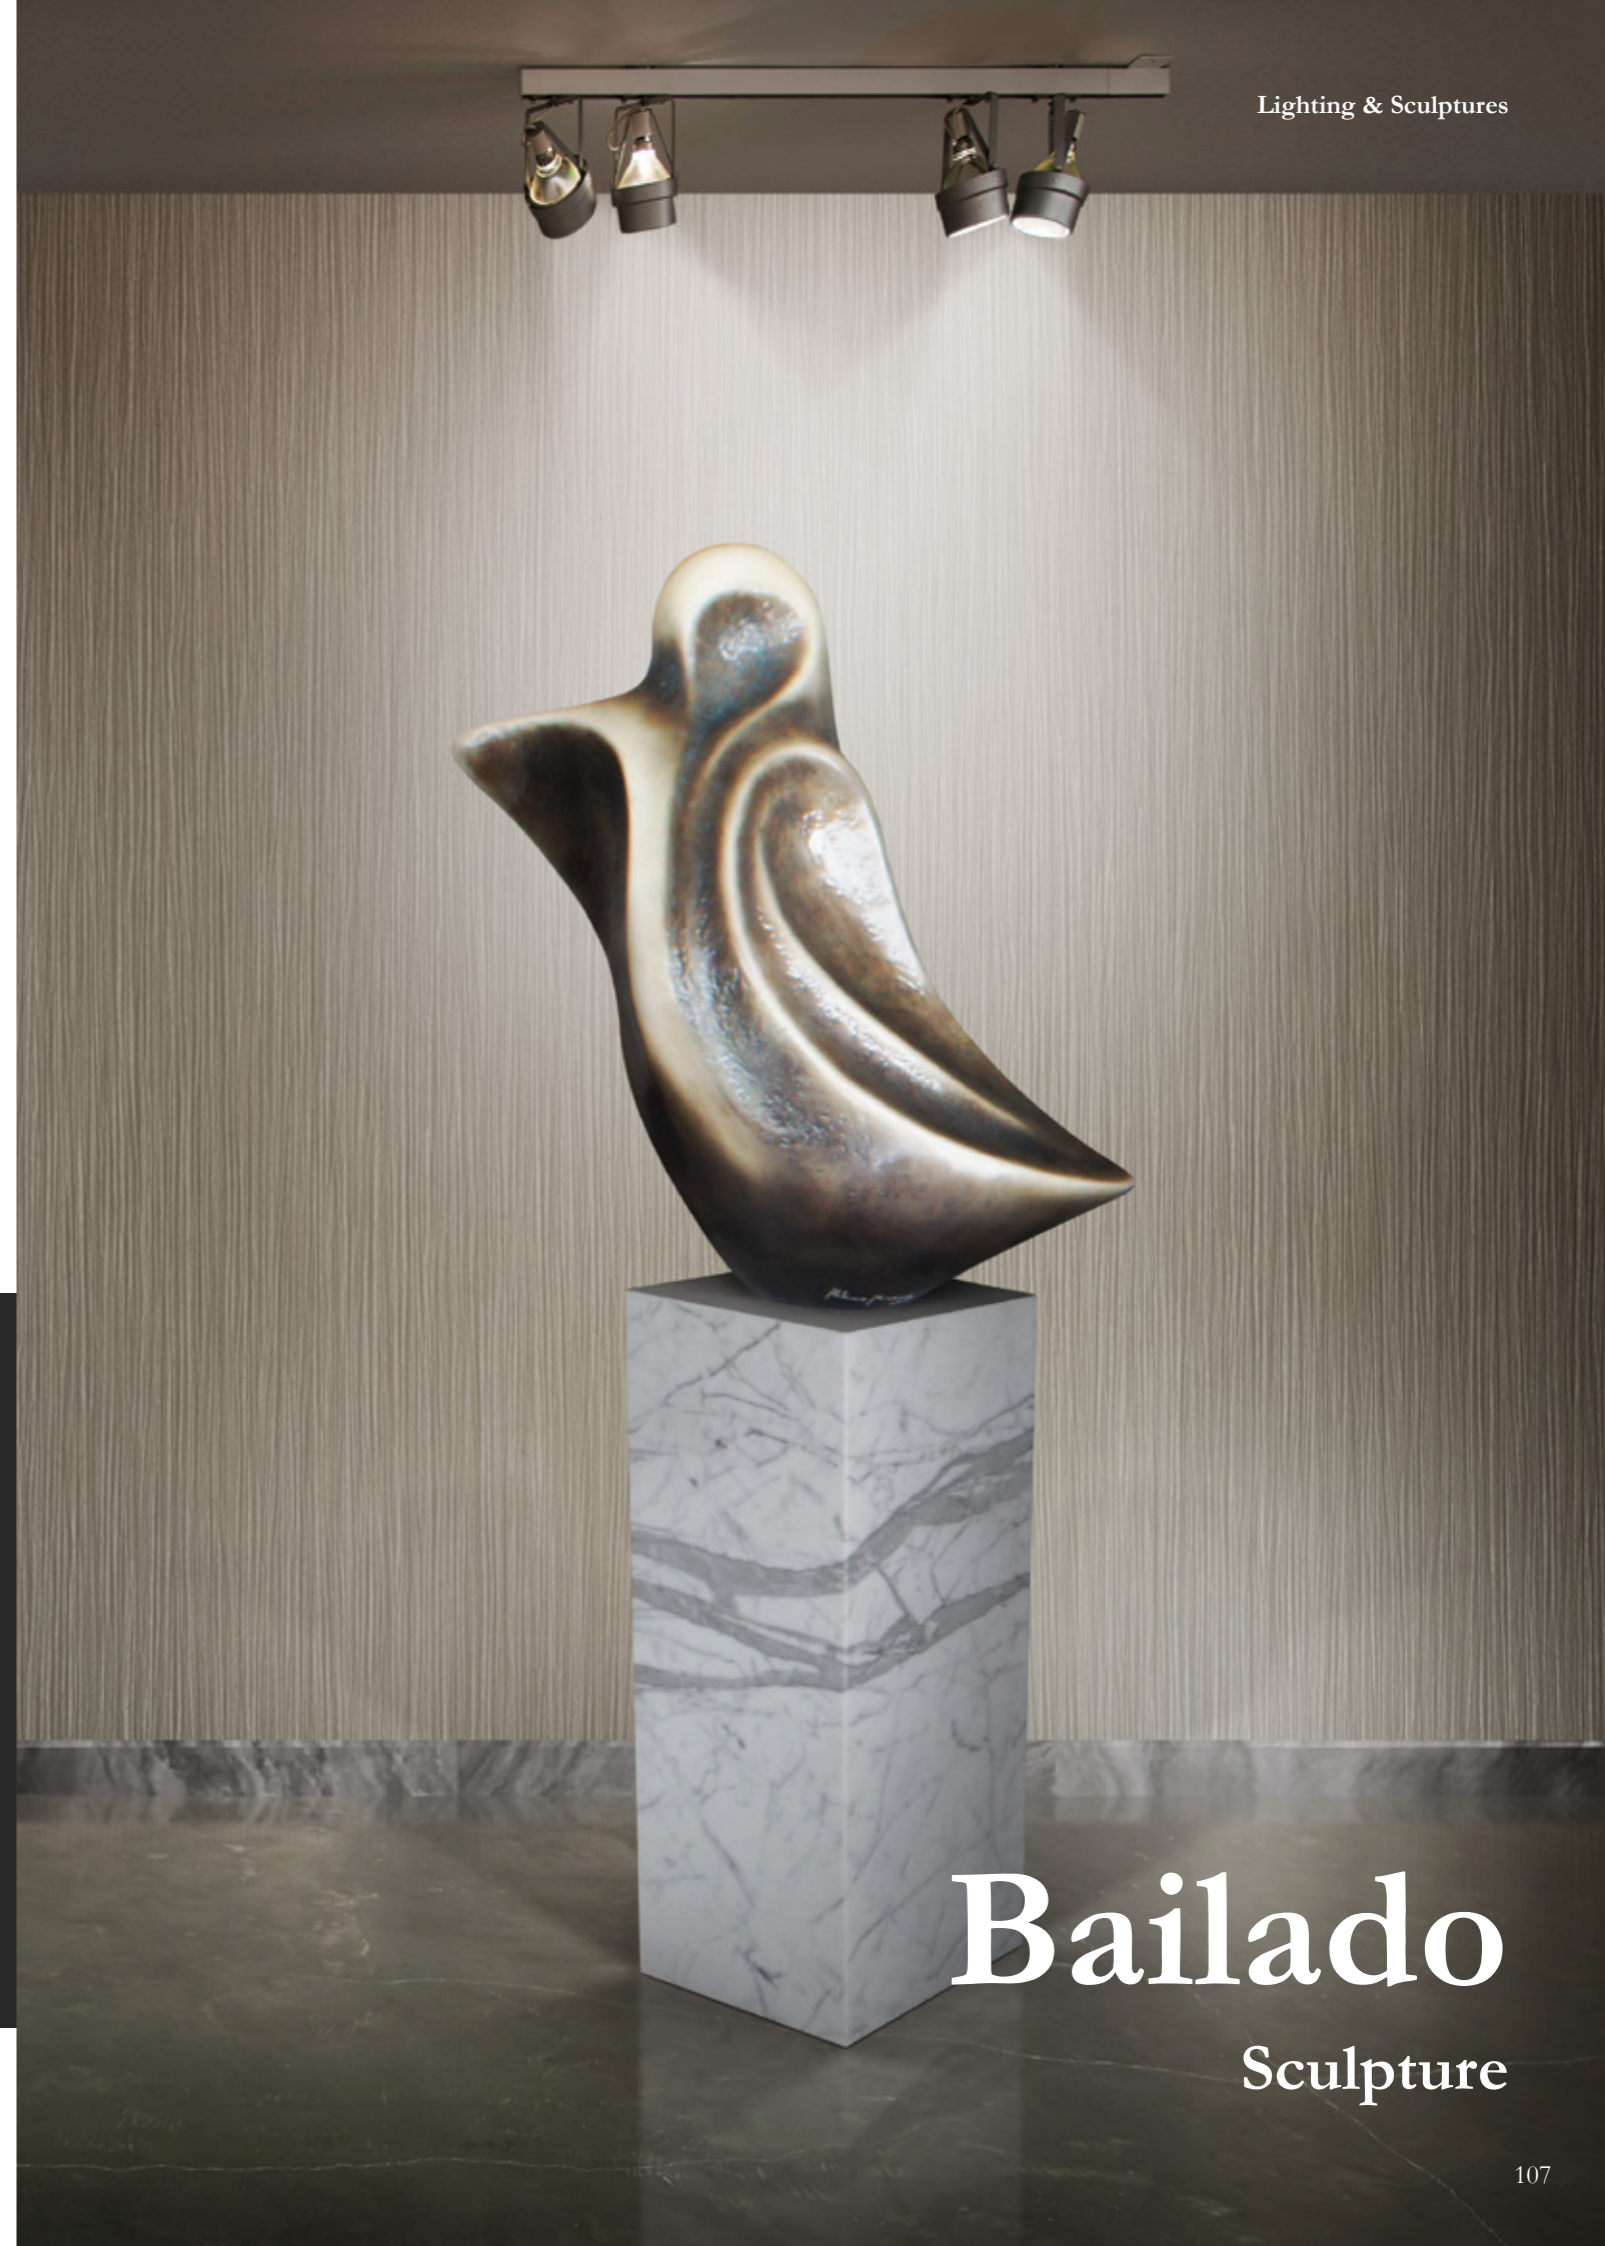

“Limited edition piece that wants to function not only as a work of art but also as a decorative piece.”