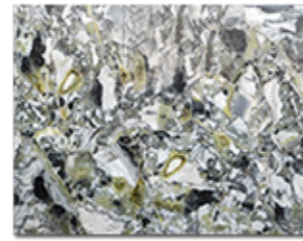

Ref. Galaxy Liso - Color 26
100% PES

Ref. Juke 12 - Color Taupe
100% PES

Ref. Juke 51 - Color Kaki
100% PES

Ref. Juke 67 - Color Antracite
100% PES

Stones & Marbles

Black Silk
Marble

Carrara
Marble

Estremoz
Marble