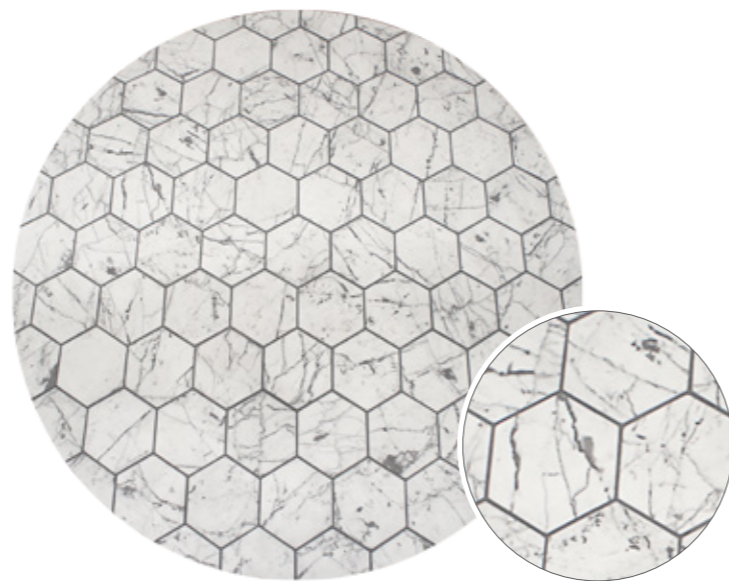

Diana

Coffee Table

Diana is a coffee table whose primary focus is to adapt forms and geometric lines to a decorative and functional piece.

The structure is lacquered in aluminum color, and its top is composed of small marble tiles, resulting in a pattern which is certainly the feature that will mark the difference in any decor.

Top: Carrara marble tiles

Structure: Fiberglass

Finish: Aluminium color

Dimensions (cm): Ø140 x 35

Dimensions (in): Ø55.1 x 13.8

Reference: K1381