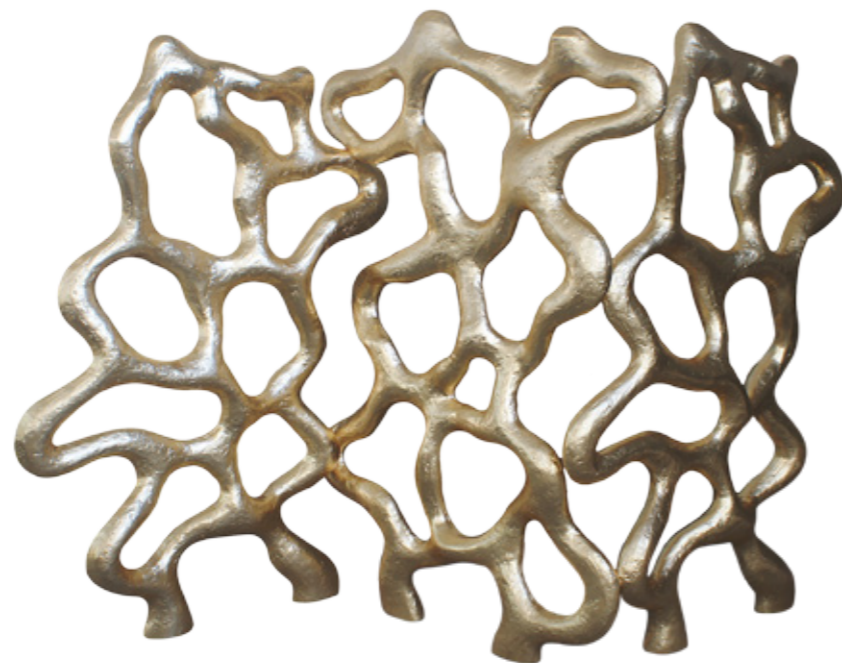

Base: Fiberglass

Finish: Aged white color

(Dimensions per panel)

Dimensions (cm): 100 x 10 x 300

Dimensions (in): 39.4 x 3.9 x 118.7

Reference: K1369a/b

“...decorative panels that through their forms are able to bring some life into your home.”

Helix

Wall panels

Roots

Screens

Roots are artistic pieces that may serve as screens or decorative panels, that turn what's usually simple and discreet, into an authentic work of art that highlights any space. The aged white finish balances the imposing shape of the piece with some lightness, and the gold leaf turns them into something more vibrant and rich. Its organic form also allows a vast variety of combinations and sizes.