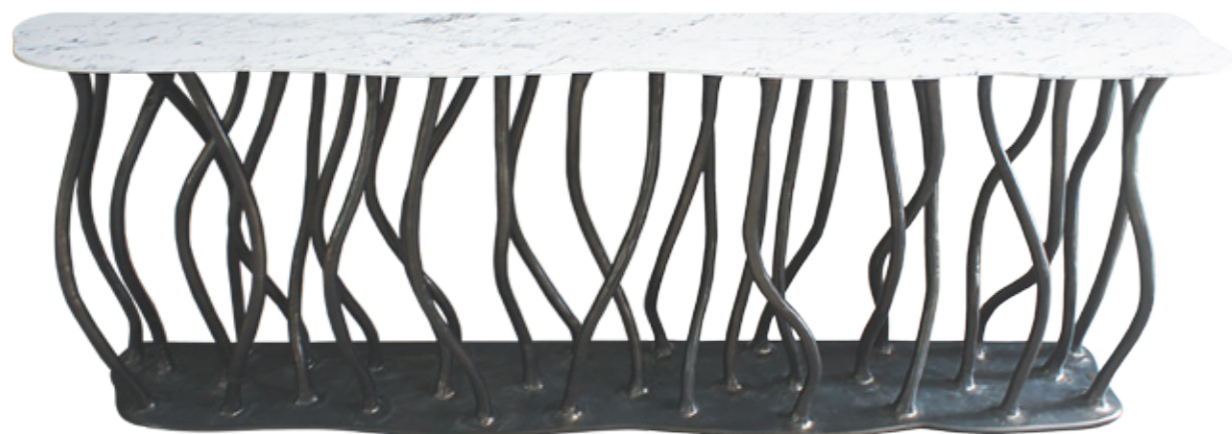

Allana

Console

With a perfect connection between the carrara marble top and the bronze base made in fiberglass, this console has at same time the incorporated complexity of mixed branches, and the simplicity of natural and organic shapes. This unique piece can be perfect to place on a entryway, being the best way to welcome your guests at home. It's also ideal for long hallways or to provide a modern touch on the living room.

Top: Carrara marble   **Dimensions (cm):** 150 x 40 x 90
Base: Fiberglass   **Dimensions (in):** 59 x 15.7 x 35.4
Finish: Bronze color   **Reference:** K1027a

Larger Console

Top: Carrara marble   **Dimensions (cm):** 280 x 40 x 90
Base: Fiberglass   **Dimensions (in):** 110.2 x 15.7 x 35.4
Finish: Bronze color   **Reference:** K1027

“the incorporated complexity of mixed branches, and the simplicity of natural and organic shapes.”

Allana

Console