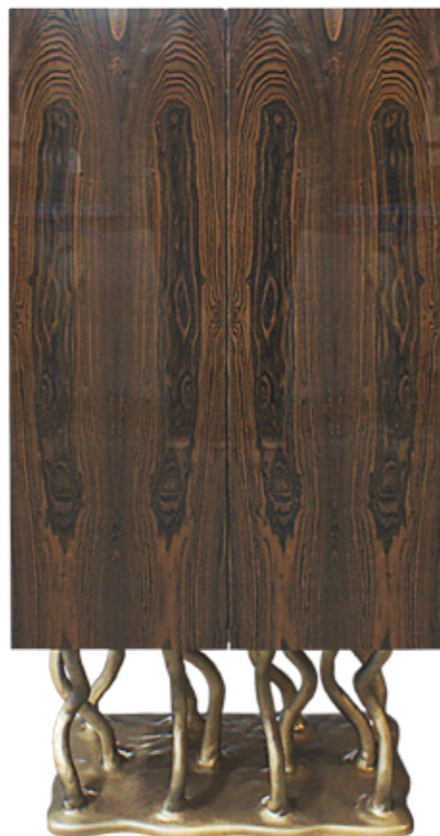

“the incorporated complexity of mixed branches, and the simplicity of natural and organic shapes.”

Allana

Console

Allana

Cabinet

Like our sideboard and console, also this **Allana** cabinet has in its soul a vertical box in louro, sustained by branches in fiberglass in aged gold finish. As a extremely versatile and unique piece, this cabinet its very functional to storage the finest and most luxury items like glassware or collector's pieces. It's also perfect as a compliment for both classic or modern interior design combinations.