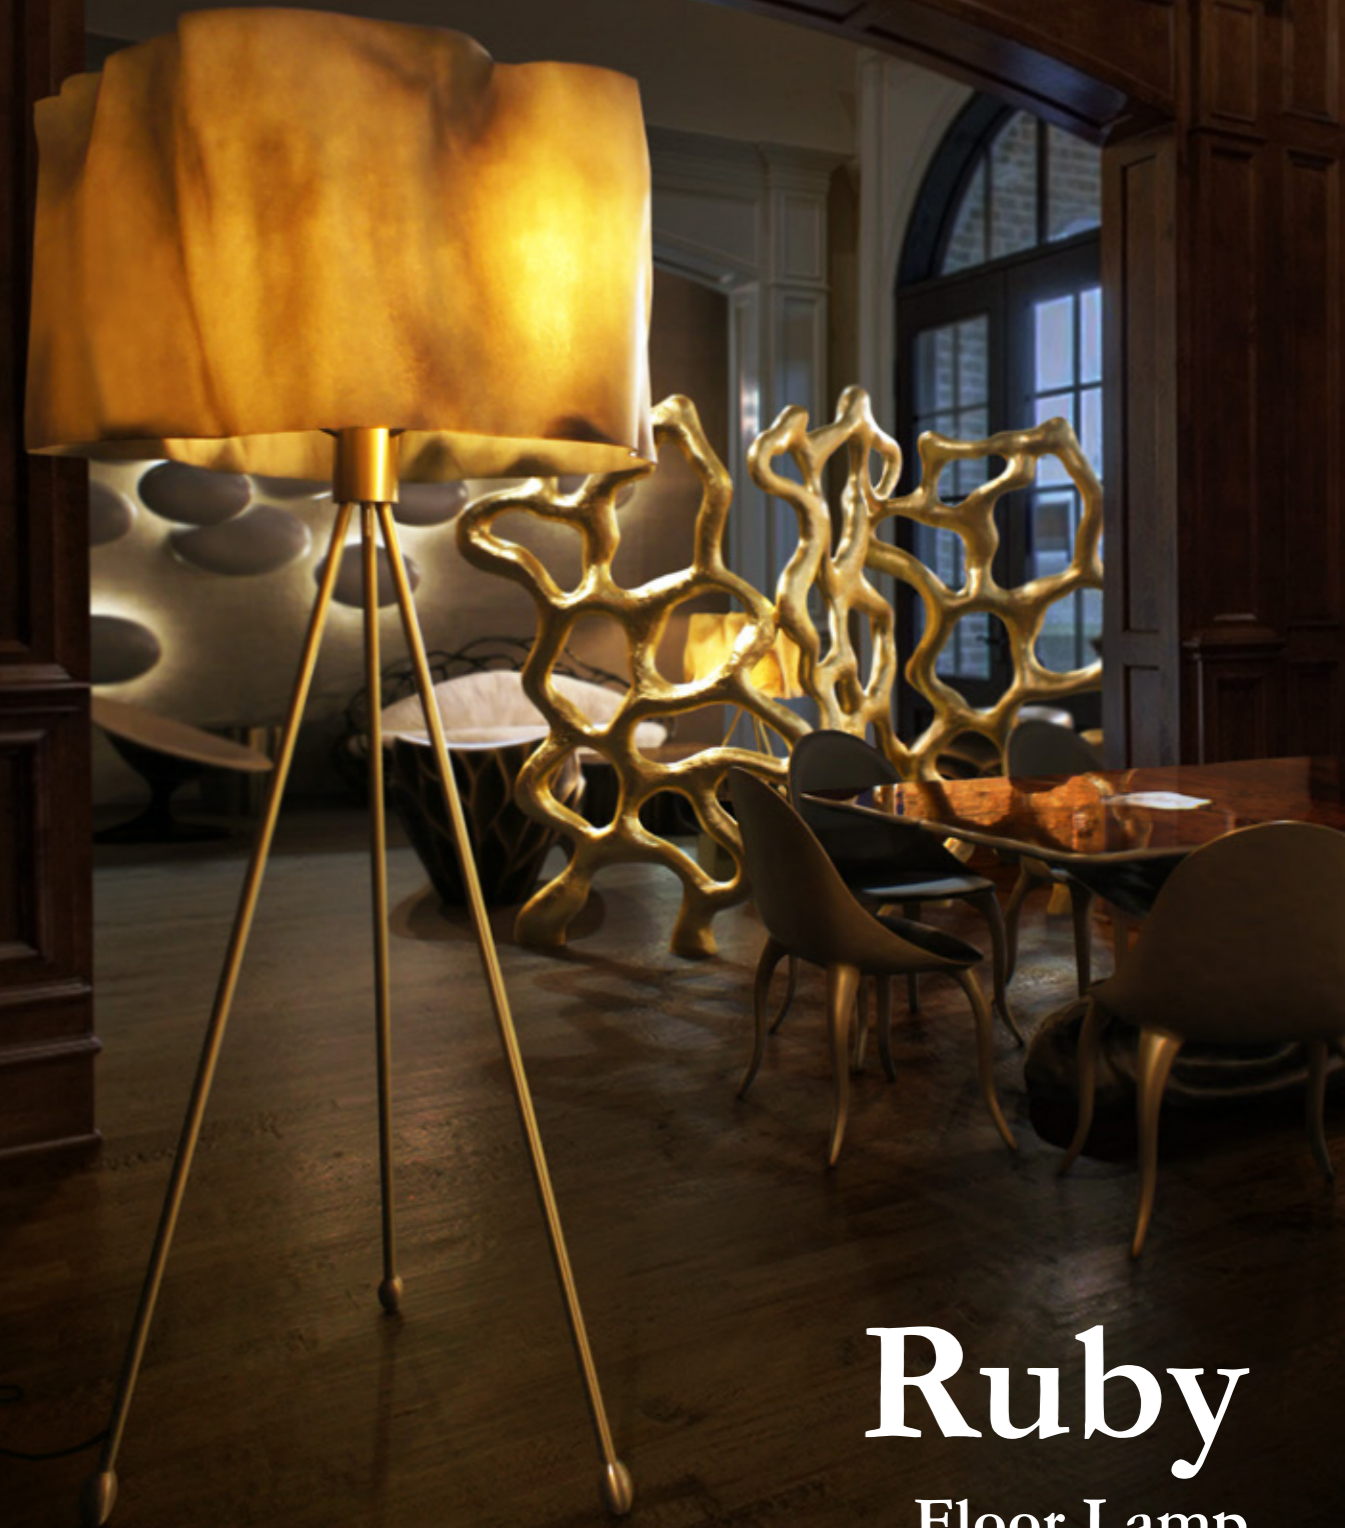

Lampshade: Fiberglass

Finish: Aged natural color

Feet: Satin varnish brushed brass

Dimensions (cm): Ø100 x 220

Dimensions (in): Ø39.4 x 86.6

Reference: KC 005

“...characterized by a unique design that makes it impressive and able to differentiate the space in which it's placed.”