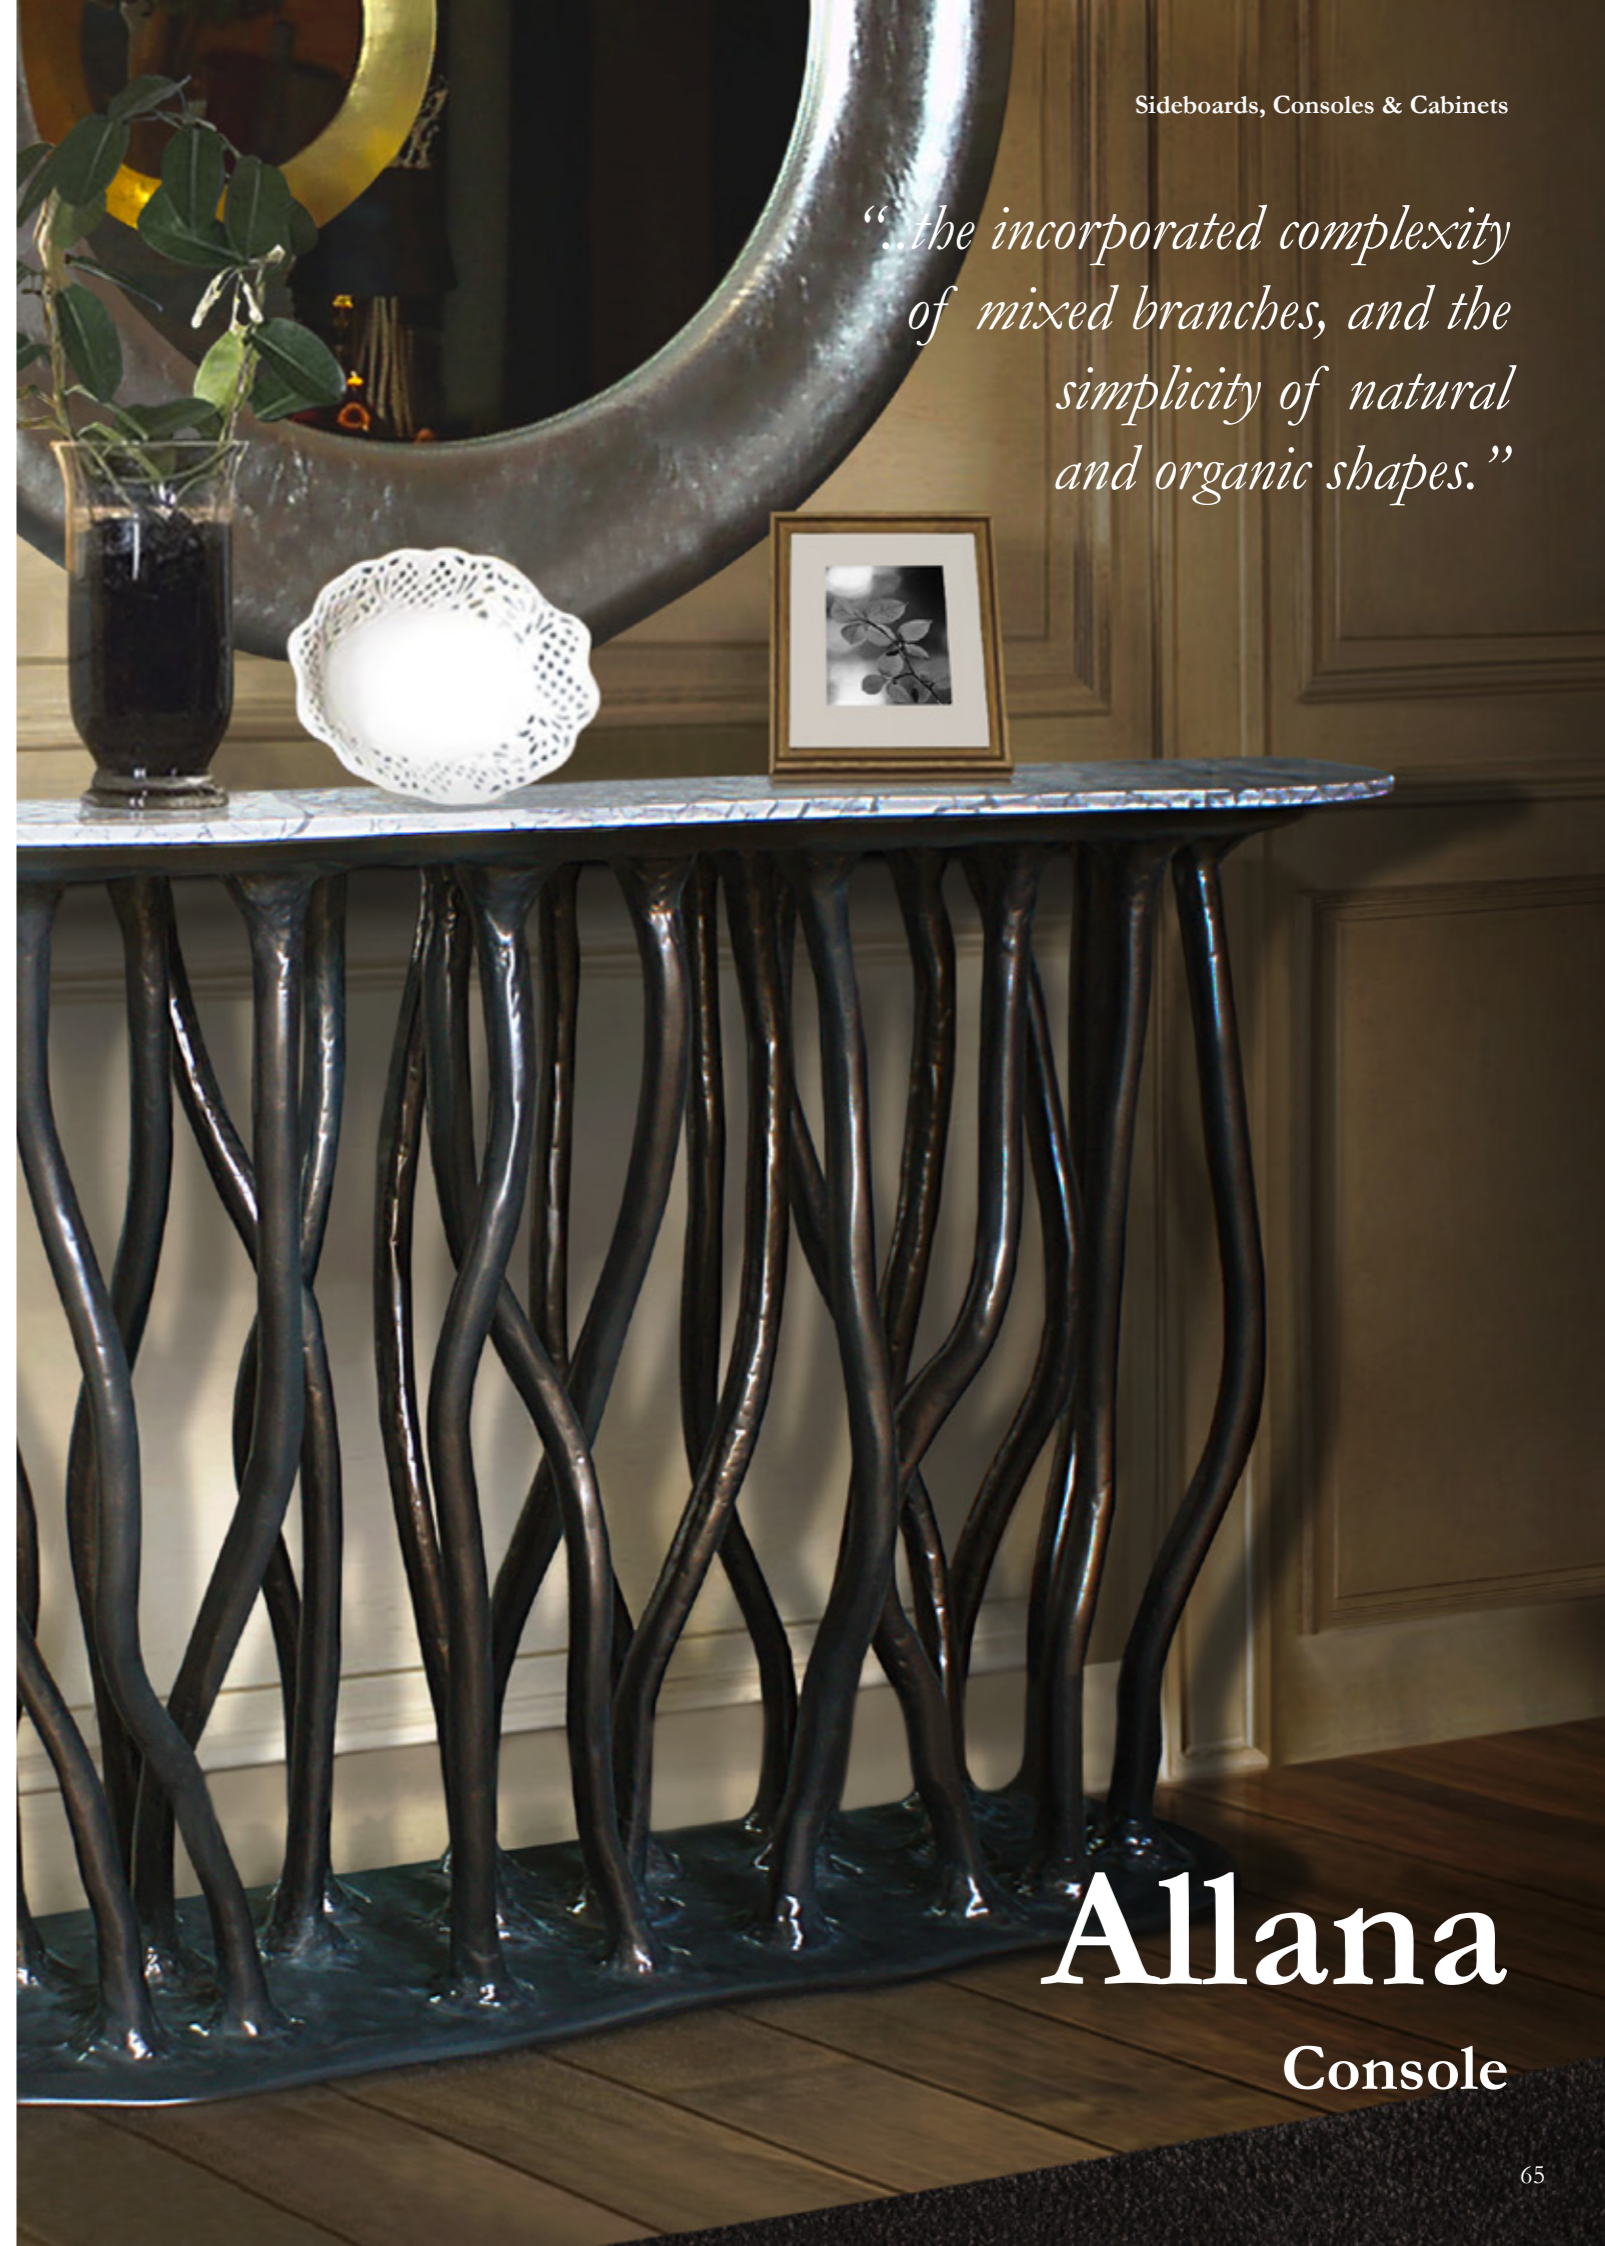

“the incorporated complexity of mixed branches, and the simplicity of natural and organic shapes.”

Allana

Console

Allana

Cabinet

Like our sideboard and console, also this **Allana** cabinet has in its soul a vertical box in louro, sustained by branches in fiberglass in aged gold finish. As a extremely versatile and unique piece, this cabinet its very functional to storage the finest and most luxury items like glassware or collector's pieces. It's also perfect as a compliment for both classic or modern interior design combinations.