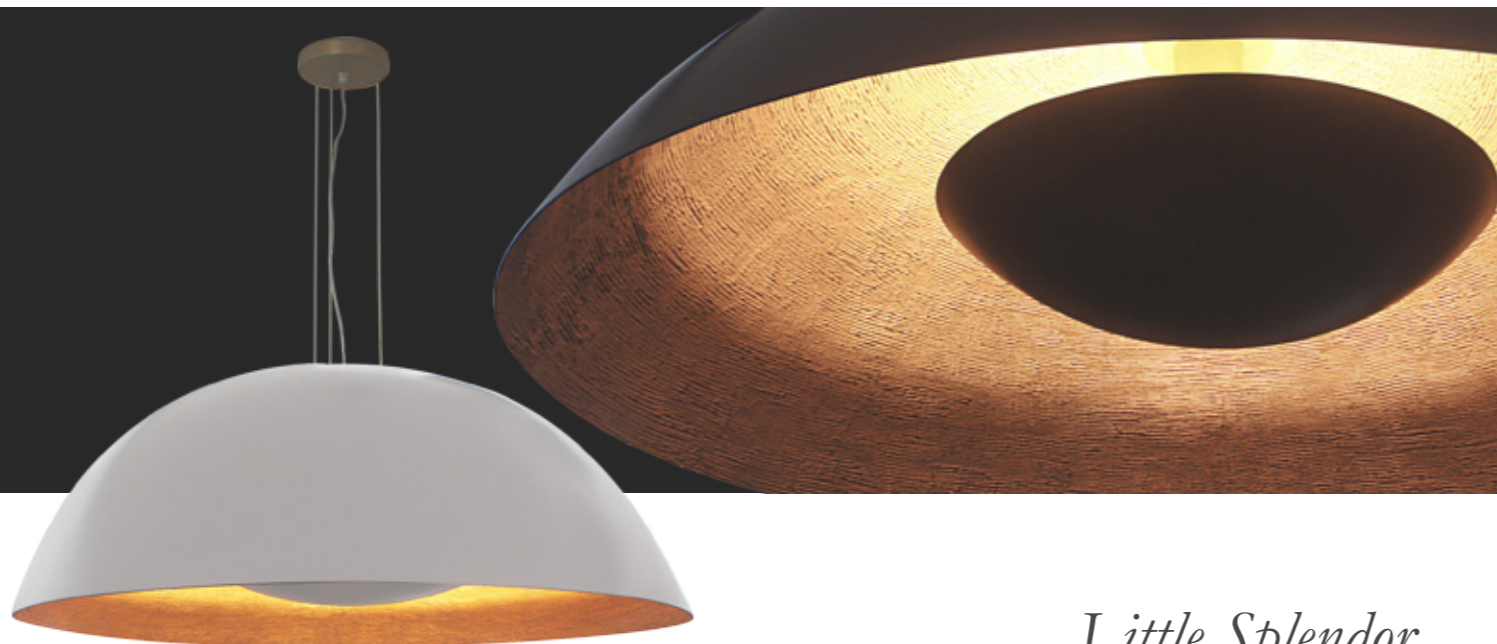

Structure: Fiberglass

Finish: Textured gold and lacquering

Dimensions (cm): Ø140 x 42

Dimensions (in): Ø55.1 x 16.5

Reference: KC 033

Little Splendor

Structure: Fiberglass

Finish: Textured gold and lacquering

Dimensions (cm): Ø80 x 37

Dimensions (in): Ø31.5 x 14.6

Reference: KC 033a

“With simple and clean lines and an ambitious color combination creates a truly impressive image.”