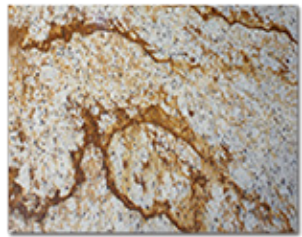

Juparana
Marble