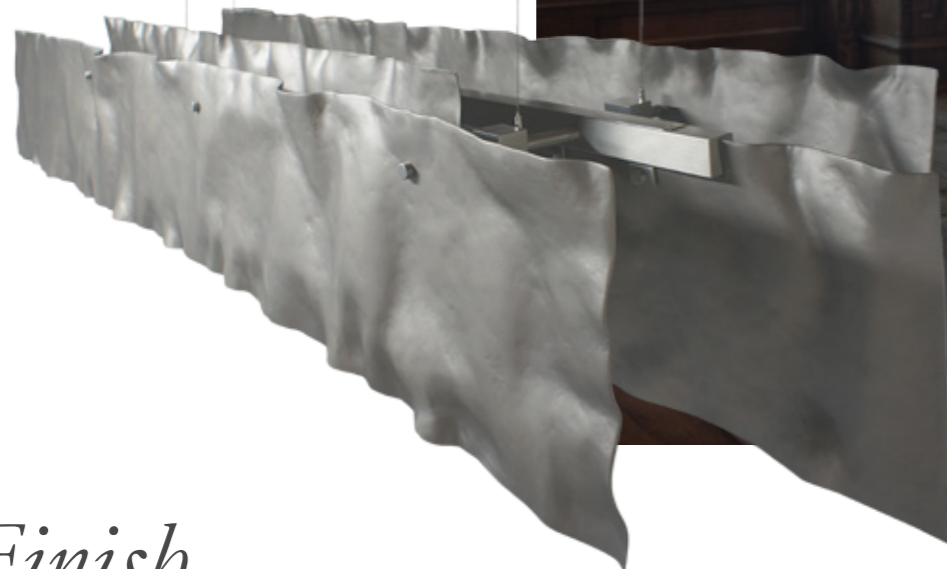

Silver Finish

Structure: Fiberglass
Finish: Silver color
Tubes: Aluminium

Dimensions (cm): 243 x 45 x 45
Dimensions (in): 95.7 x 17.7 x 17.7
Reference: KC 040a

“Flowin was designed with the objective of turning the most delicate and simplistic shapes into something truly worth being talked about”

Flowin

Suspension Lamp

Flowin was designed with the objective of turning the most delicate and simplistic shapes into something truly worth being talked about. The combination of the organic sheets made in fiberglass with the richness of the polished brass tubes, results on this suspension lamp capable of making your dining room a truly unforgettable place.

Structure: Fiberglass
Finish: Aged natural color
Tubes: Polished brass

Dimensions (cm): 243 x 45 x 45
Dimensions (in): 95.7 x 17.7 x 17.7
Reference: KC 040