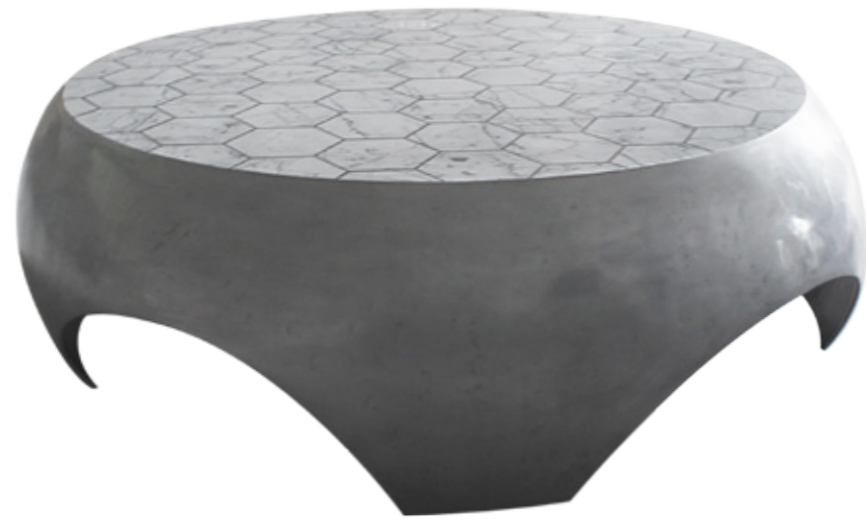

Diana

Coffee Table

Diana is a coffee table whose primary focus is to adapt forms and geometric lines to a decorative and functional piece.

The structure is lacquered in aluminum color, and its top is composed of small marble tiles, resulting in a pattern which is certainly the feature that will mark the difference in any decor.

Top: Carrara marble tiles

Structure: Fiberglass

Finish: Aluminium color

Dimensions (cm): Ø140 x 35

Dimensions (in): Ø55.1 x 13.8

Reference: K1381