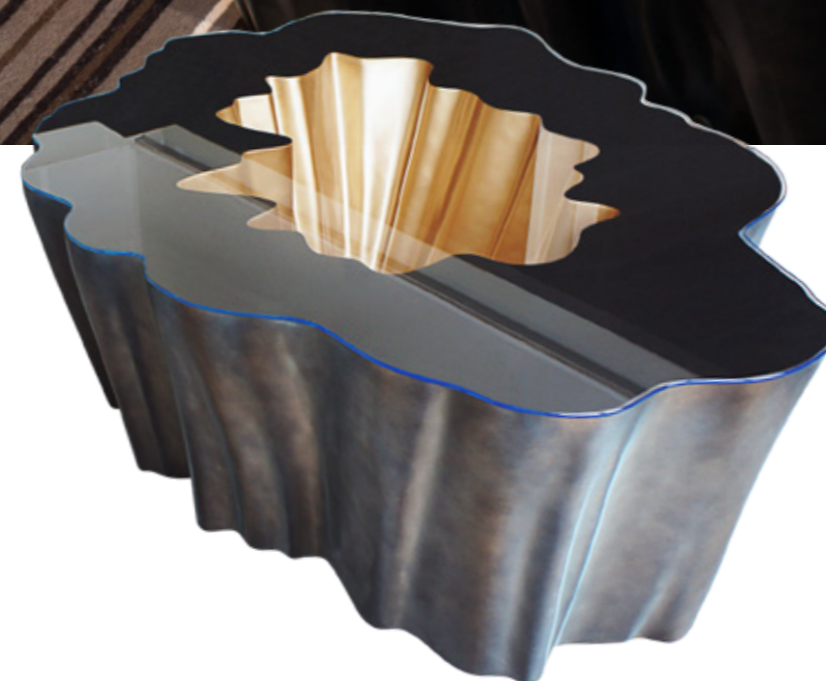

Bronze Color Top

Top: Glass
Structure: Fiberglass
Finish: Bronze and gold color

Dimensions (cm): 141 x 106 x 40
Dimensions (in): 55.5 x 41.7 x 15.7
Reference: K1080

“...the kind of piece that deprives itself from the most common forms...”

Gaia

Coffee Table

With its form inspired by a cross section of a tree trunk, this coffee table will certainly be the kind of piece that deprives itself from the most common forms, carrying a bit of nature to the space of your home. The entire structure is made out of fiberglass lacquered in bronze color with its center lacquered in gold color and a glass or high-gloss walnut root top.