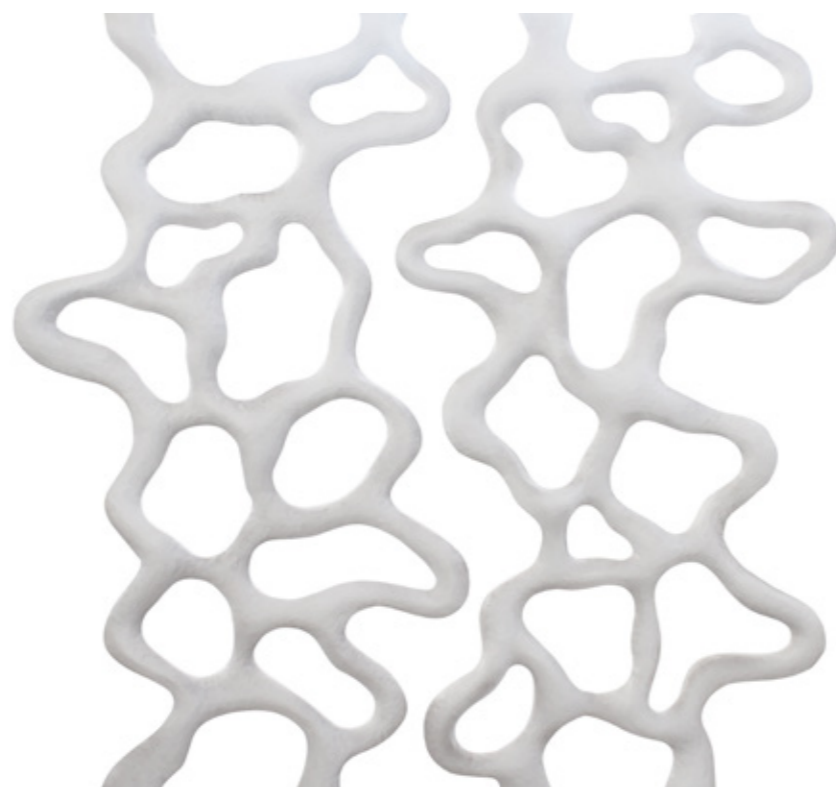

(Dimensions per panel)

Dimensions (cm): 120 x 15 x 260
Dimensions (in): 47.2 x 5.9 x 102.4
Reference: K1368 a/b

“...decorative panels that turn what's usually simple and discreet, into an authentic work of art that highlights any space.”