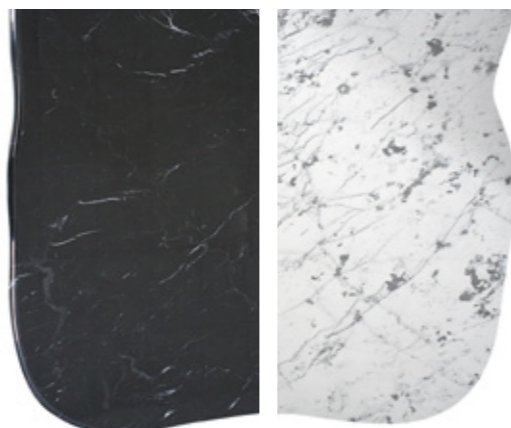

Top: Carrara marble   **Dimensions (cm):** 150 x 40 x 90
Base: Fiberglass   **Dimensions (in):** 59 x 15.7 x 35.4
Finish: Bronze color   **Reference:** K1027a

Black Silk Marble   Carrara Marble

Larger Console

Top: Carrara marble   **Dimensions (cm):** 280 x 40 x 90
Base: Fiberglass   **Dimensions (in):** 110.2 x 15.7 x 35.4
Finish: Bronze color   **Reference:** K1027