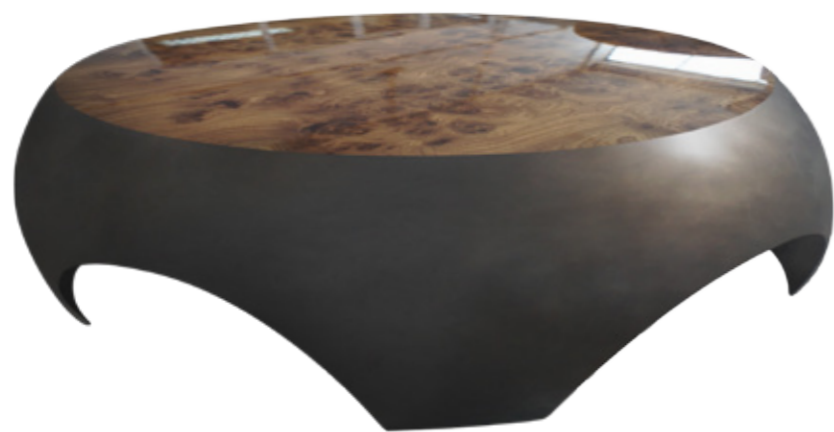

Diana

Coffee Table

Diana is a coffee table whose primary focus is to adapt forms and geometric lines to a decorative and functional piece.

The structure is lacquered in aluminum color, and its top is composed of small marble tiles, resulting in a pattern which is certainly the feature that will mark the difference in any decor.

Top: Carrara marble tiles

Structure: Fiberglass

Finish: Aluminium color

Dimensions (cm): Ø140 x 35

Dimensions (in): Ø55.1 x 13.8

Reference: K1381