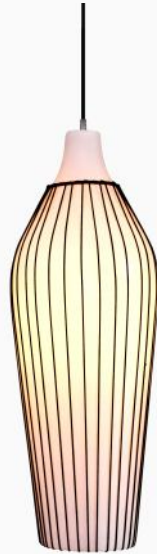

LUNA HANGING LAMP

Fiberglass with synthetic rattan string
Size : 70H x 25W x 25D