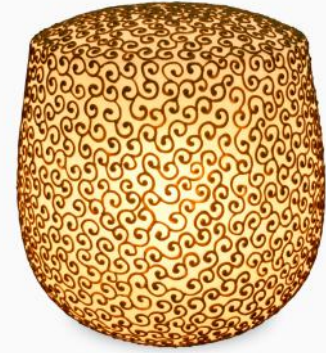

POLA STOOL LAMP

Fiberglass with pasta brown
Size : 43H x 41.5W x 41.5D