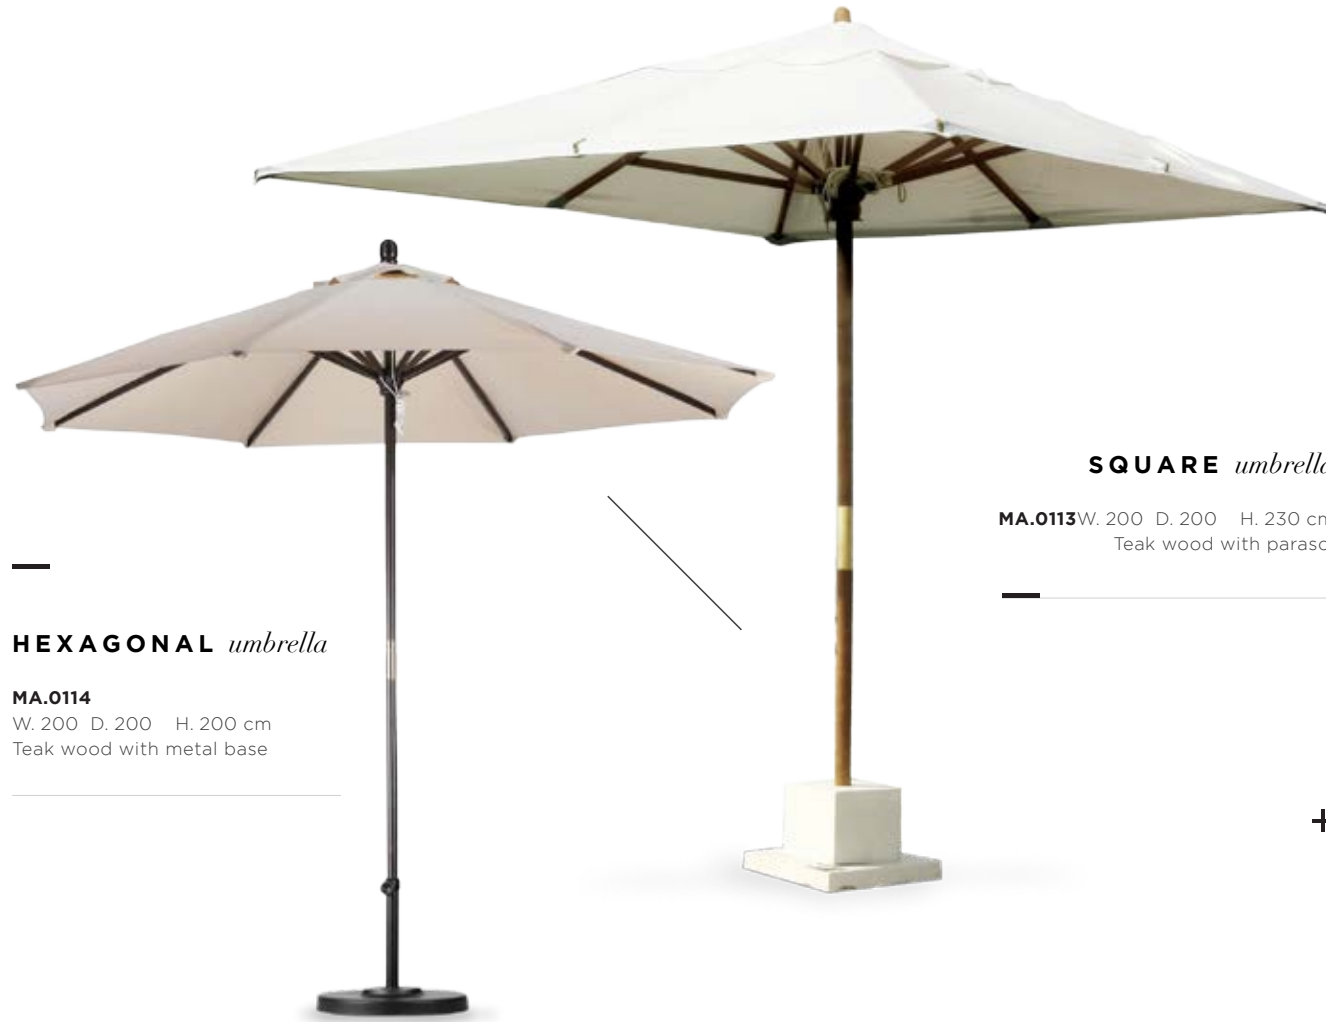

MA.0307
W. 200 D. 80 H. 30 cm
Aluminium tube & teak wood

KAWE BAR CHAIR

KAWE *bar chair*

MA.0279
W. 49 D. 49 H. 105 cm
Mangrove wood with glass top

HEXAGONAL *umbrella*

MA.0114
W. 200 D. 200 H. 200 cm
Teak wood with metal base