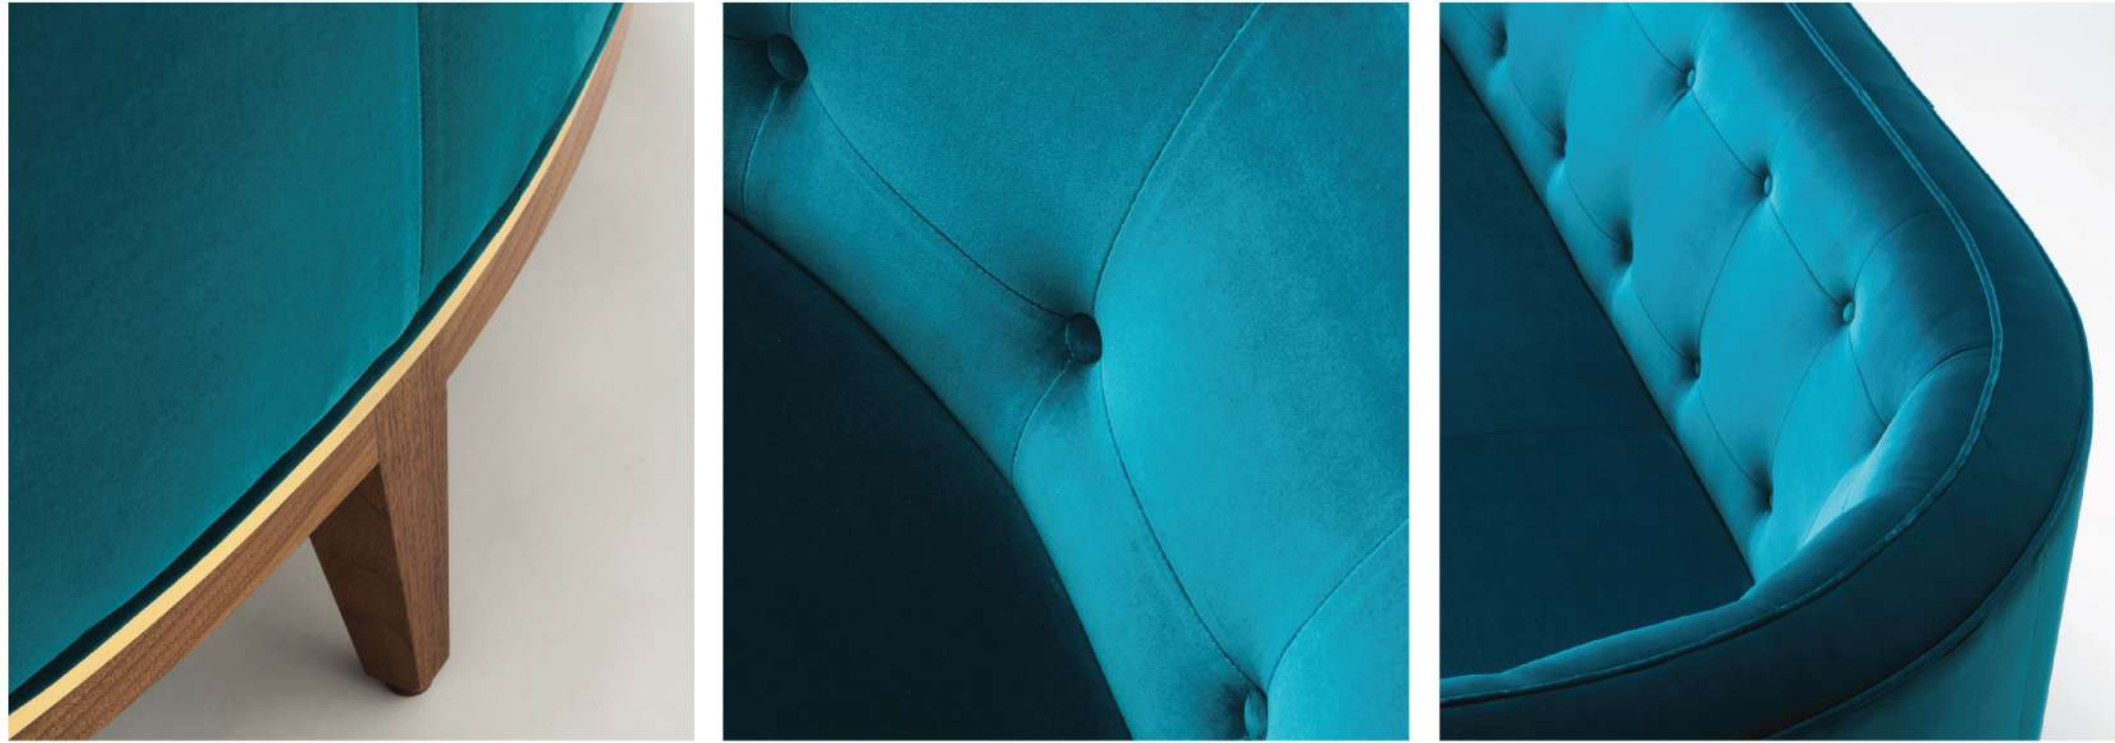

## SONO COFFEETABLE

W 127 D 60 H 45cm

Suar Wood with stainless steel legs and zipper