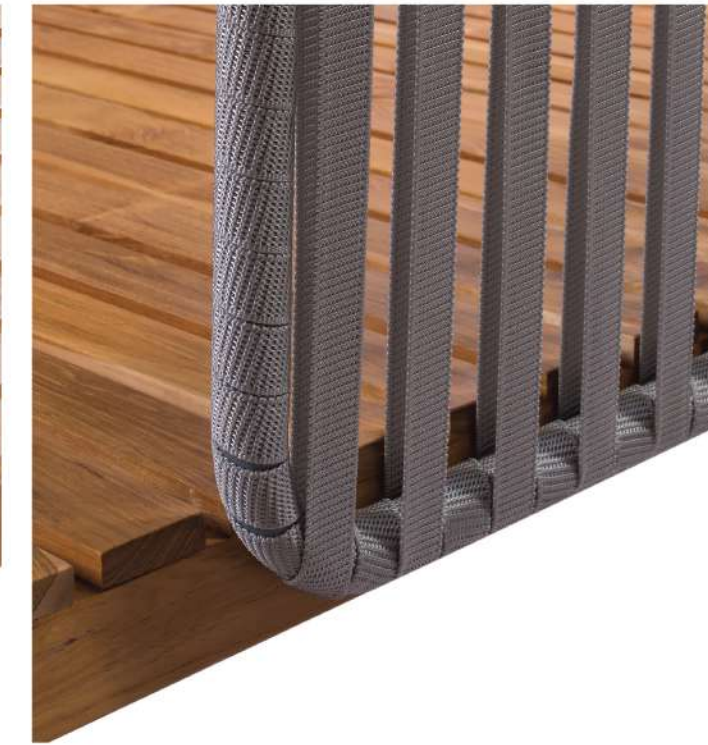

1 SEATER

W 94 D 97 H 70cm
Polyrattan and teak wood with standard outdoor fabric and foam