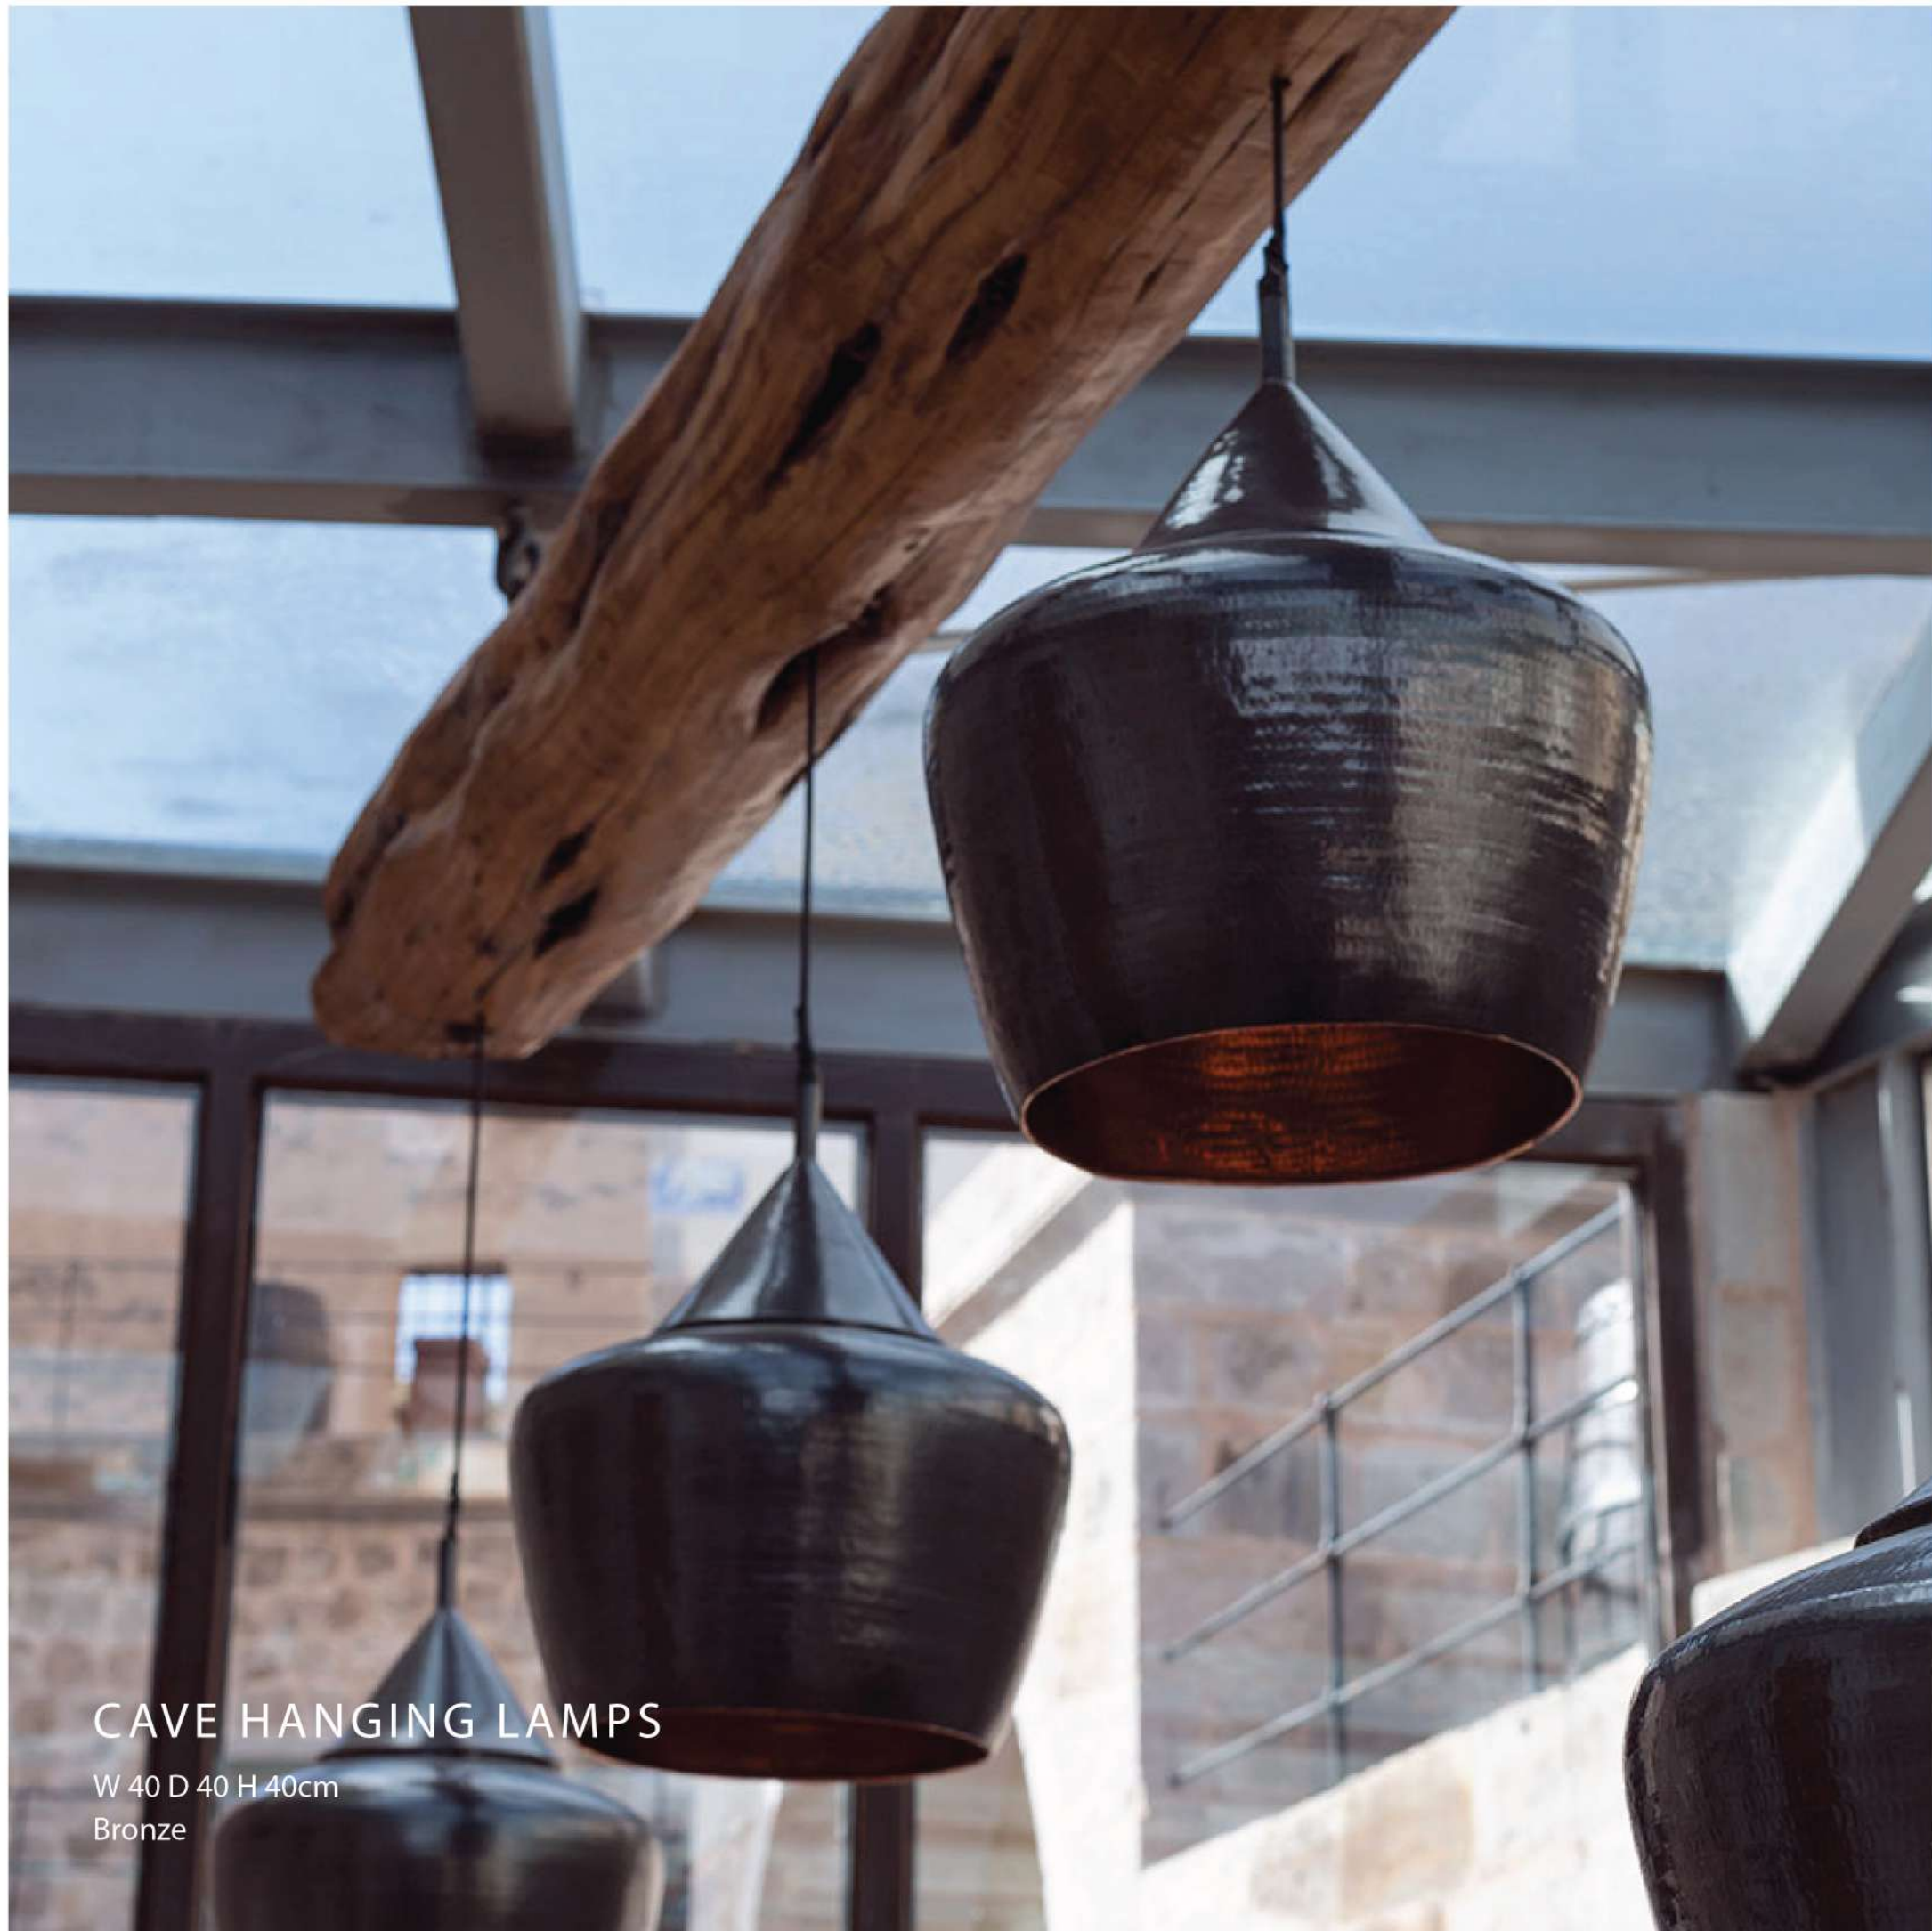

CAVE HANGING LAMPS

W 40 D 40 H 40cm
Bronze