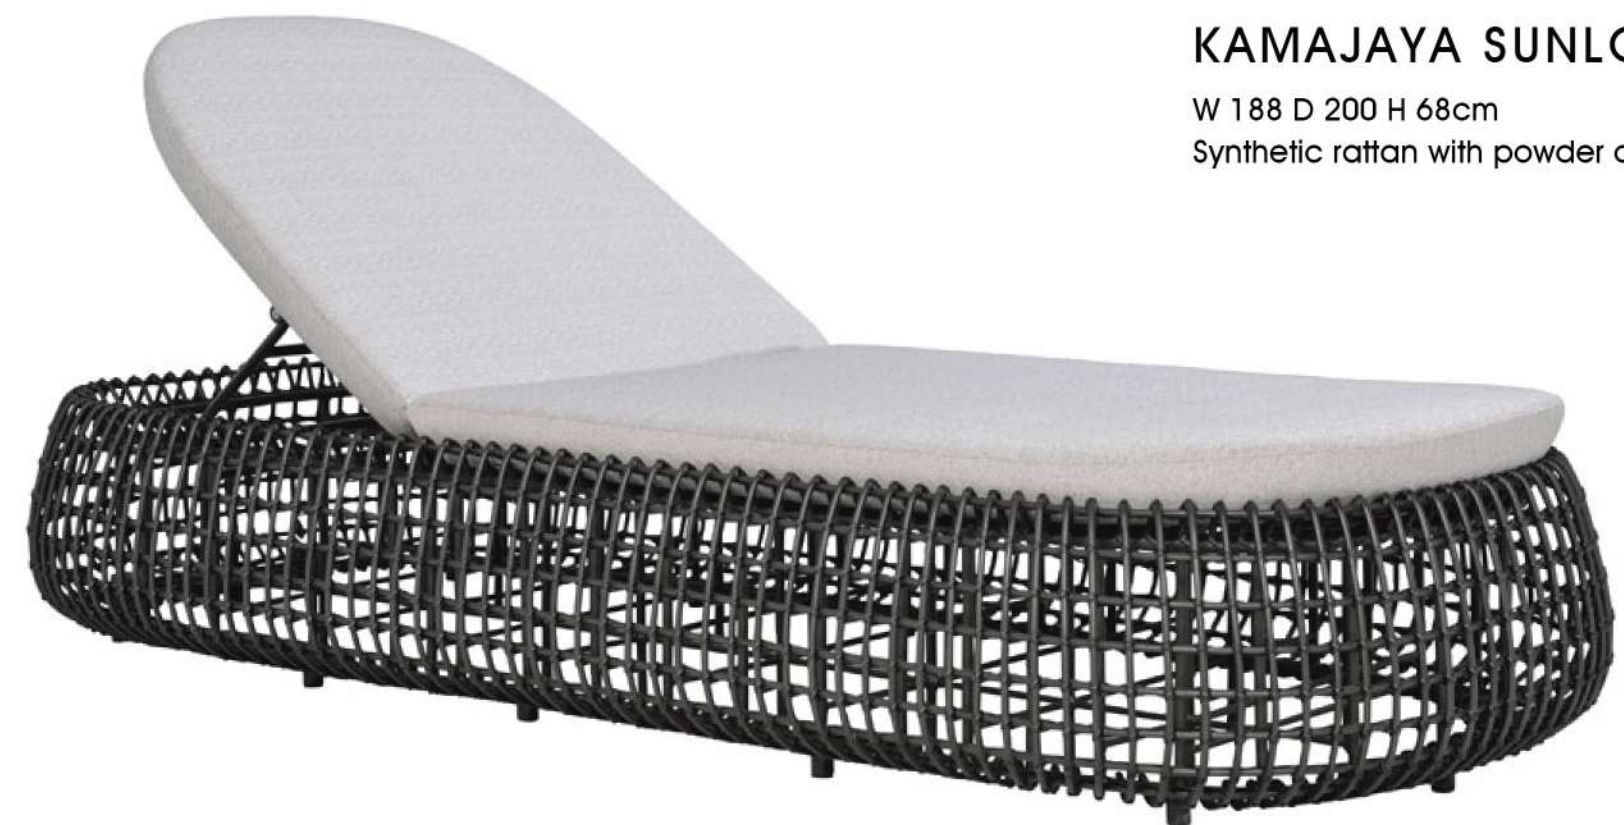

KAMAJAYA SUNLOUNGER

W 188 D 200 H 68cm
Synthetic rattan with powder coated iron frame