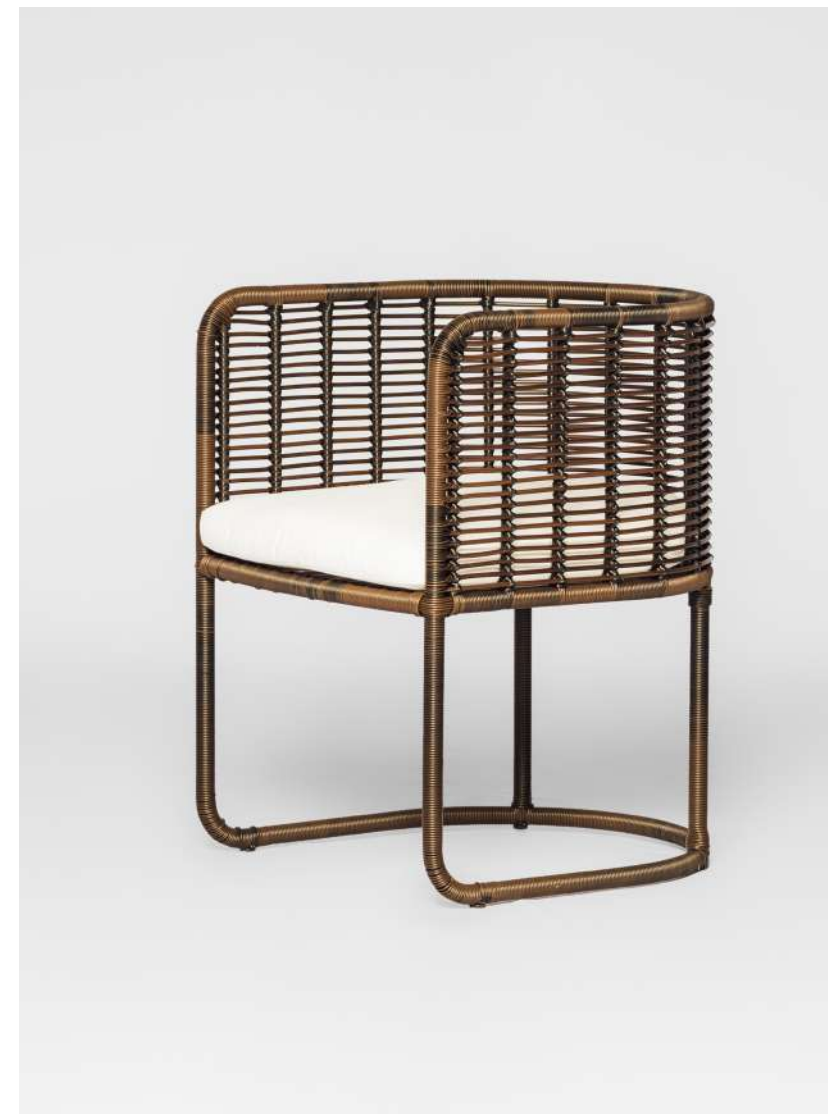

RASMI DINING TABLE

Materials

Aluminium, black tinted glass, outdoor rope.

Dimensions

100 cm in W x 100 cm in D x 72 cm in H.

BARUNA DINING CHAIR

Materials

Aluminium, outdoor rope, outdoor fabric, quick dryfoam.

Dimensions

60 cm in W x 70 cm in D x 65 cm in H.