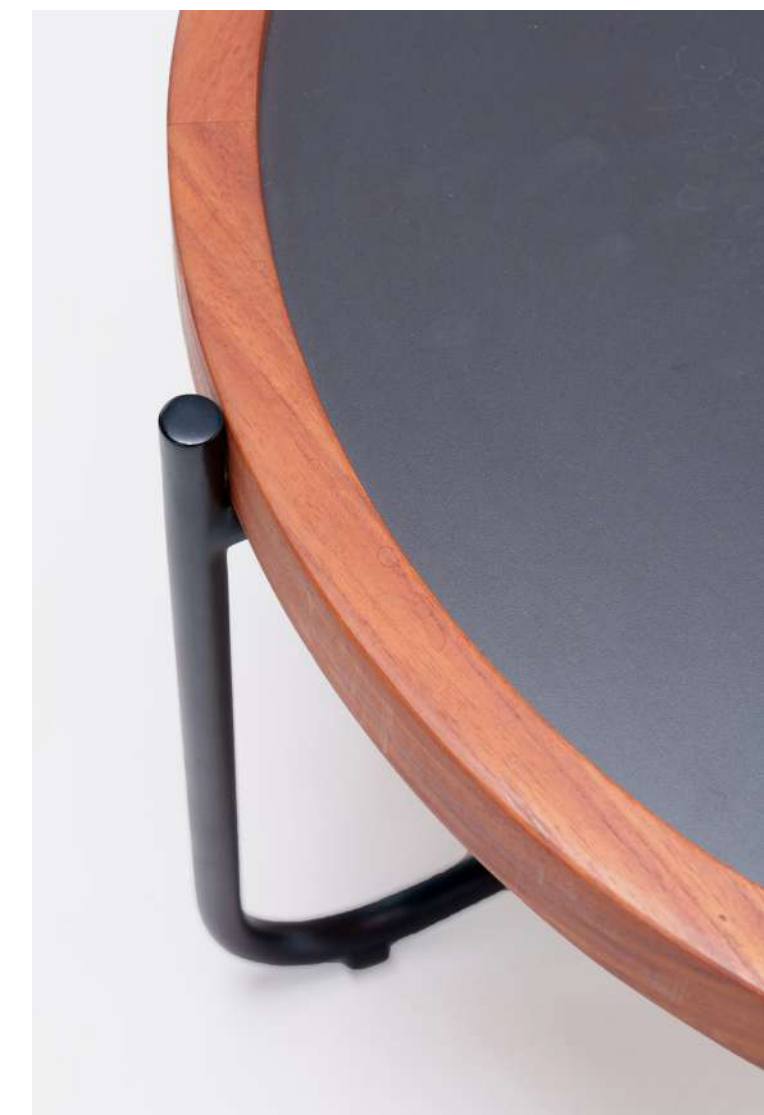

Dimensions

60 cm in W x 60 cm in D x 30 cm in H.