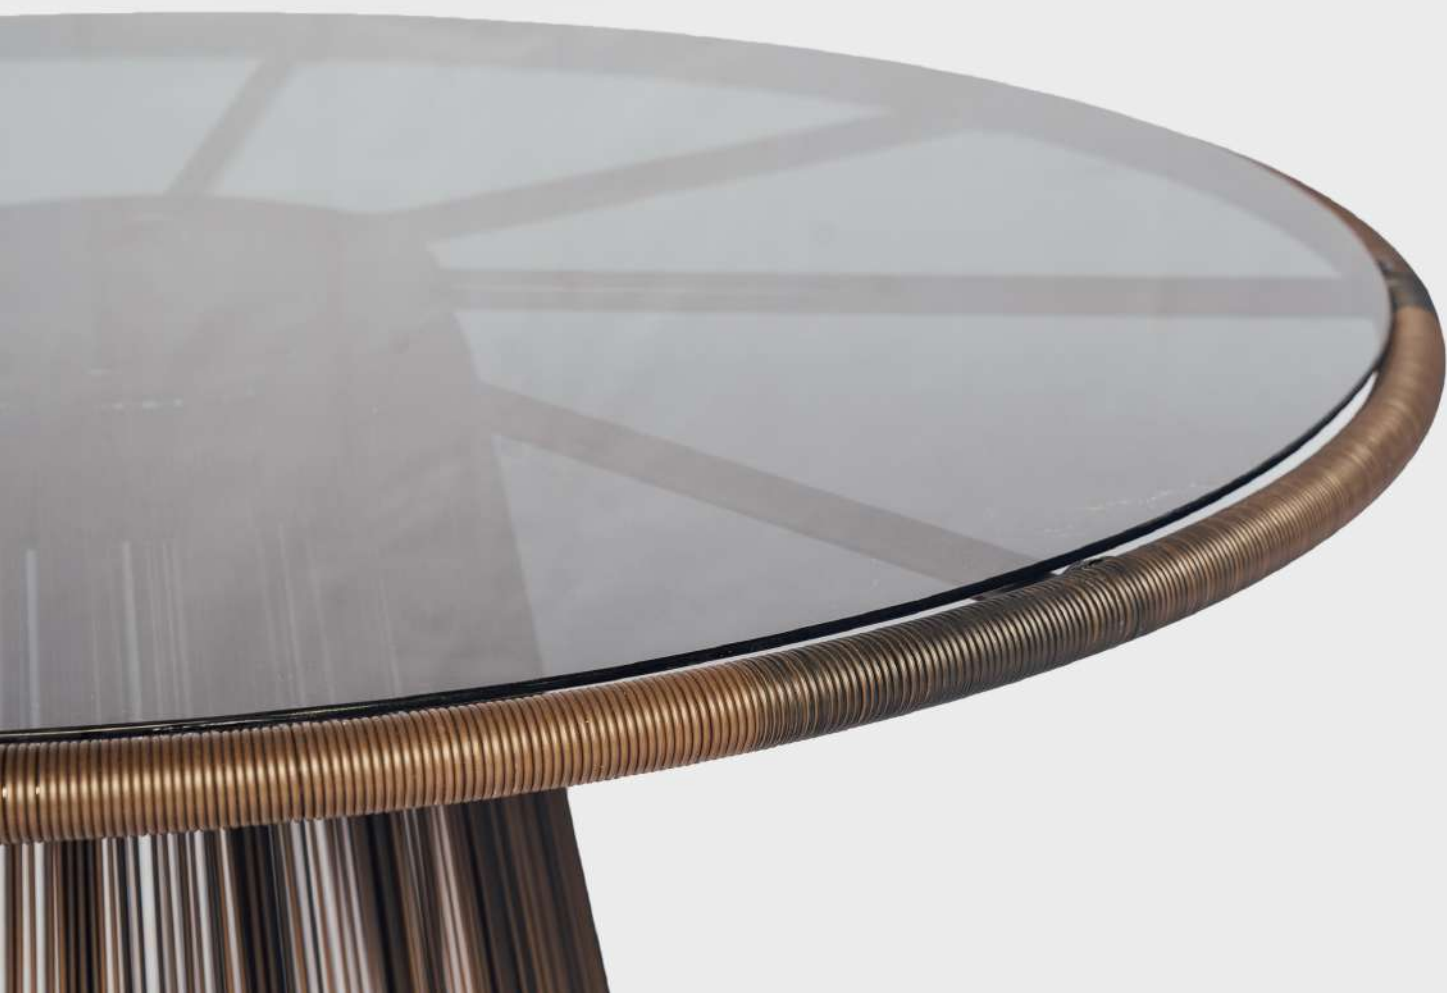

RASMI DINING TABLE

Materials

Aluminium, black tinted glass, outdoor rope.

Dimensions

100 cm in W x 100 cm in D x 72 cm in H.

BARUNA DINING CHAIR

Materials

Aluminium, outdoor rope, outdoor fabric, quick dryfoam.

Dimensions

60 cm in W x 70 cm in D x 65 cm in H.