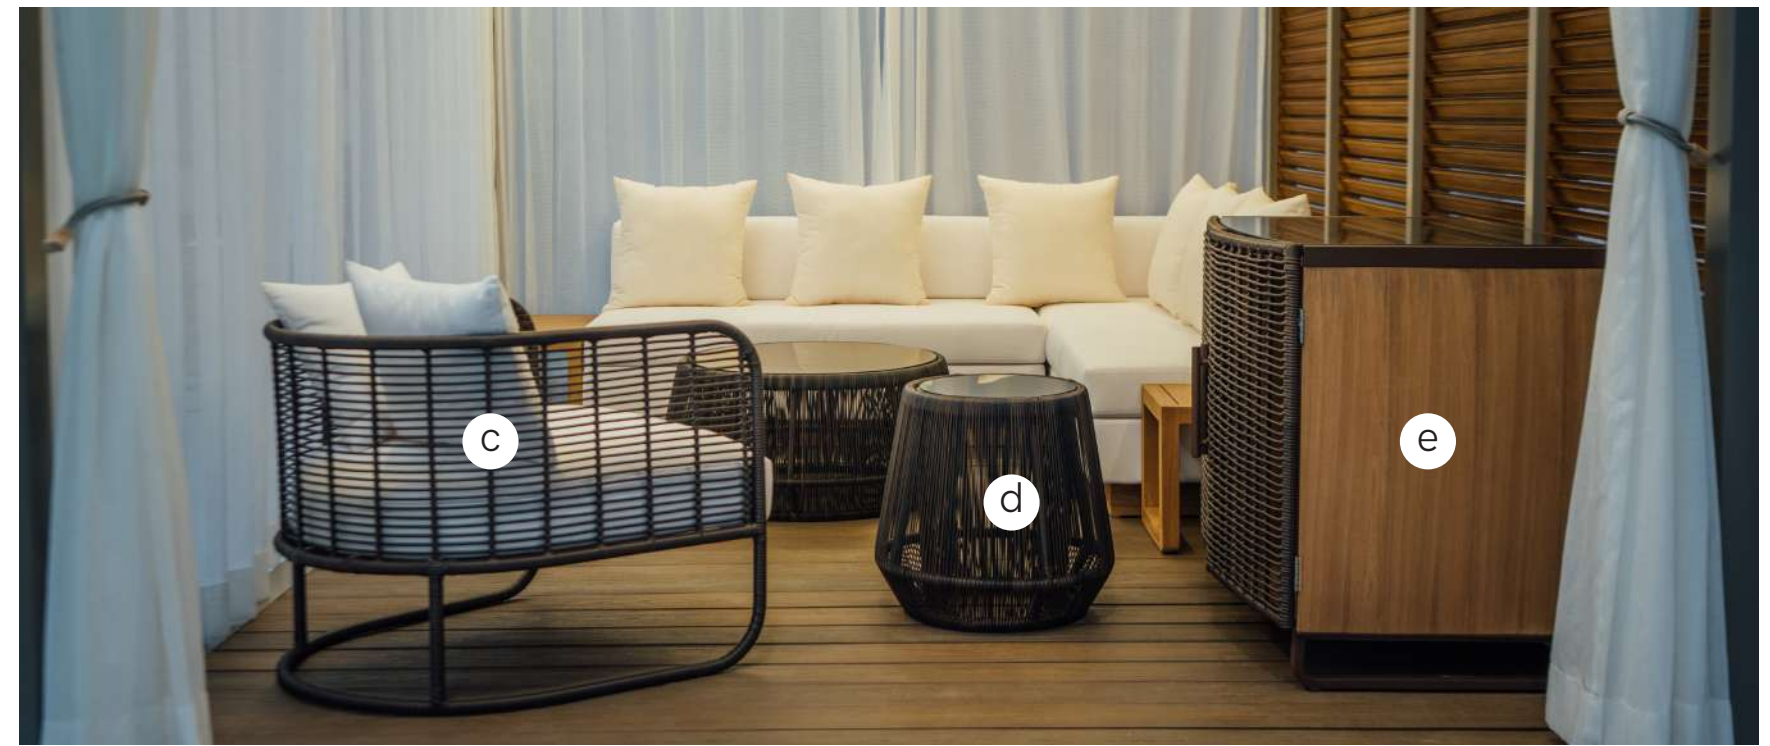

ARUNIKA CABANA SET

- a. ARUNIKA SOFA
- b. ARUNIKA RECTANGLE SIDE TABLE
- c. ARUNIKA LOUNGE CHAIR
- d. ARUNIKA ROUND COFFEE TABLE
- e. ARUNIKA MINI BAR