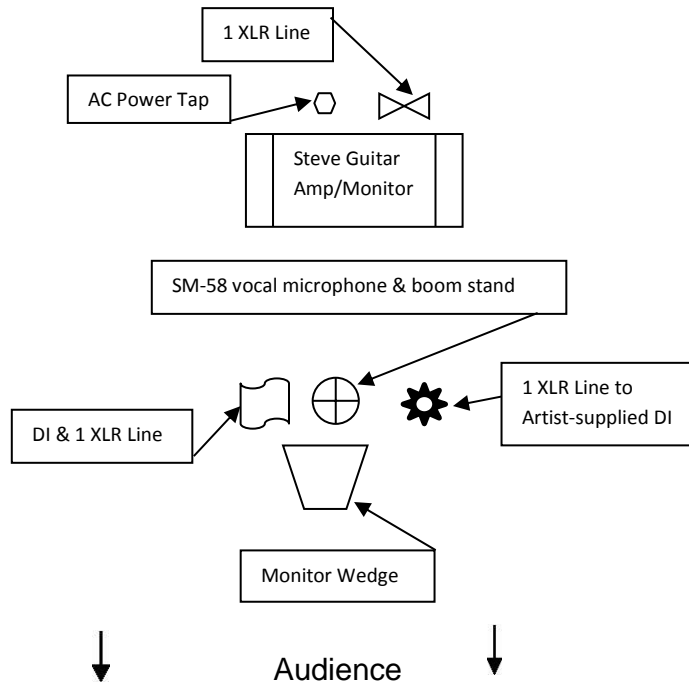

## **Steven J. Schmidt -- Solo Input List**

---

- Channel 1 -- Steve Voice, presenter-supplied Shure SM-58 or better
- Channel 2 -- Steve, Rain Song Guitar, XLR line to presenter-supplied direct box
- Channel 3 -- Steve, Martin Acoustic Guitar, XLR line to artist-supplied direct box
- Channel 4 – XLR line to artist-supplied amp/monitor

# Steven J. Schmidt -- Solo Stage Plot

## Performance Technical Needs

- 1 SM-58 vocal microphones (equivalent or better) with windscreen & boom stand
- 1 DI box with XLR line
- 1 XLR line for artist-supplied DI
- 1 XLR line for artist-supplied DI or amp/monitor
- 1 AC Power Tap
- 1 monitor wedge
- Stage lighting (general wash/warm colors) to adequately cover artist
- 4 new 9-volt batteries in unopened packaging