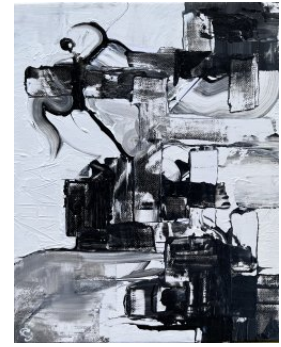

PETRA SCHOTT
Inspiration board
Mixed media on canvas Oil on canvas
150 x 180 cm (h x w)

ESTHER WARNAAR
Why
canvas, acrylic paint, laqué
80 x 60 cm (h x w)