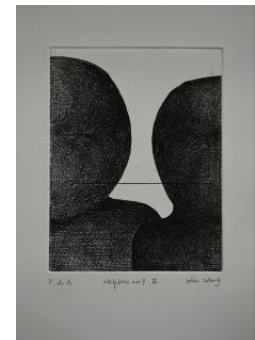

ZHIRU
Helpless2019 III
ETCHING
20 x 15 cm (h x w)
€ 150