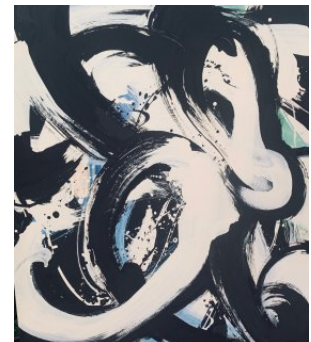

MARCO GRECHI - MARK  
At night, 2022  
painting acrylic colors and inks on paper  
30 x 20 cm (h x w)

ROBERT BRADFORD  
A Kiss in White  
Acrylic on canvas  
80 x 80 cm (h x w)

LUCIA ANDERSON  
Vivaldi 1  
Mixed Media Collage Medium: acrylic paint,...  
24 x 24 in (h x w)