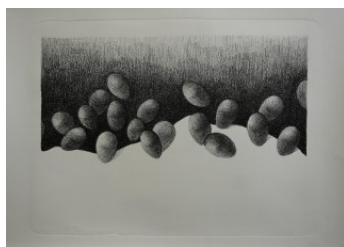

ZHIRU
The Me You Can't See IV.
LITHOGRAPHY
45 x 32 cm (h x w)
€ 200

ZHIRU
The Me You Can't See I
LITHOGRAPHY
30 x 21 cm (h x w)
€ 200