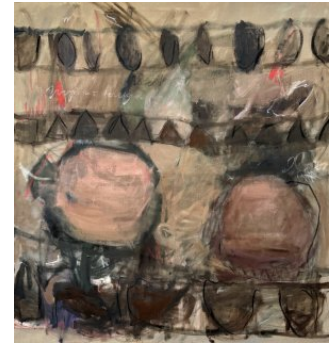

PETRA SCHOTT
Irregular patterns
Oil on canvas
170 x 160 cm (h x w)