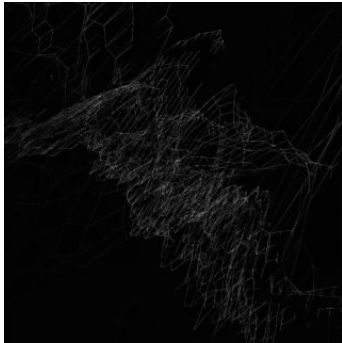

ALESSIO GRECO
MRNZ2024