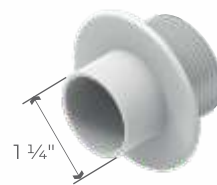

RETURN JETS REPLACEMENT PARTS

Fiberglass Instalation

#	DESCRIPTION	CODE
1	Nut	1200006
2	Gasket Qty.2	1200005
3	Body NPT 1 1/2"	1200004
4	Eyeball round 1/2"	1200013
5	Eyeball Holder	1200002
6	Decorative Face Plate	1200001

#	DESCRIPTION	CODE
1	Body NPT 1 1/2"	1200004
2	Eyeball rectangular 29/32" X 3/16"	1200003
3	Eyeball Holder	1200002
4	Decorative Face plate	1200001

SEASTAR

POOL CONECTION ACCESORIES

LINER/FIBERGLASS BULKHEAD FITTING

12002061

#	DESCRIPTION	CODE
1	BODY	1300001
2	GASKET	12000050
3	NUT	1200006

ADAPTER FOR CONCRETE/GUNITE SWIMMING POOLS

#	DESCRIPTION	CODE
1	BODY	1300001

HOSE CONNECTOR (d= 1 1/2" hose)

CODE: 12002060

#	DESCRIPTION	CODE
1	NUT	52000058
2	HOSE CONNECTOR	52000089
3	O RING #223	52000096
4	DOBLE THREAD	52000088

CONCRETE/GUNITE INLET FITTING

CODE: 12002054

#	DESCRIPTION	CODE
1	BODY NPT 1 1/2"	12002054

LINER/FIBERGLASS INLET WITH HOSE CONNECTOR

CONCRETE/GUNITE INLET WITH HOSE CONNECTOR

SEASTAR

POOL CLEANING ACCESSORIES