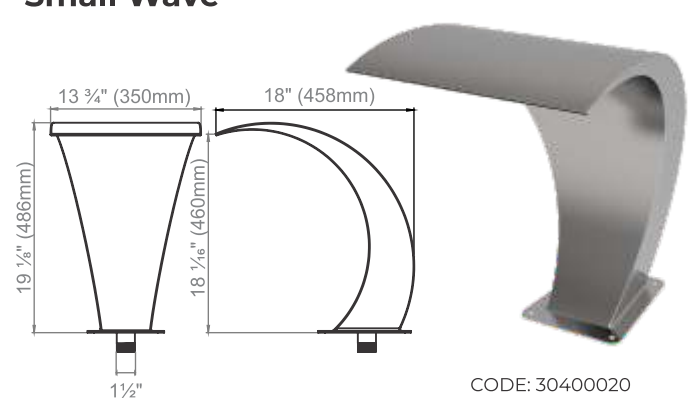

SEASTAR

HIDROTHERAPY

Cascades

Stainless Steel (304) Cascades

Minimalist

Small Wave

Big Wave

RTM Cascades