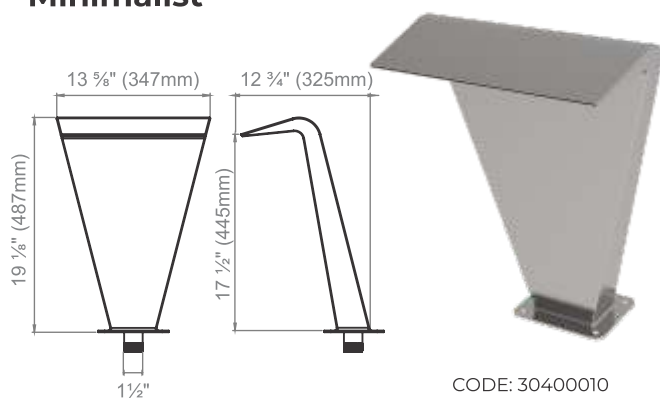

SEASTAR

HIDROTHERAPY

Cascades

Stainless Steel (304) Cascades

Minimalist