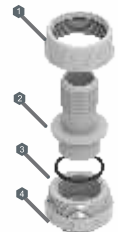

#	DESCRIPTION	CODE
1	Body NPT 1 1/2"	1200004
2	Eyeball rectangular 29/32" X 3/16"	1200003
3	Eyeball Holder	1200002
4	Decorative Face plate	1200001

SEASTAR

POOL CONECTION ACCESORIES

LINER/FIBERGLASS BULKHEAD FITTING

12002061

#	DESCRIPTION	CODE
1	BODY	1300001
2	GASKET	12000050
3	NUT	1200006

ADAPTER FOR CONCRETE/GUNITE SWIMMING POOLS

#	DESCRIPTION	CODE
1	BODY	1300001

HOSE CONNECTOR (d= 1 1/2" hose)

CODE: 12002060

#	DESCRIPTION	CODE
1	NUT	52000058
2	HOSE CONNECTOR	52000089
3	O RING #223	52000096
4	DOBLE THREAD	52000088

CONCRETE/GUNITE INLET FITTING

CODE: 12002054

#	DESCRIPTION	CODE
1	BODY NPT 1 1/2"	12002054

LINER/FIBERGLASS INLET WITH HOSE CONNECTOR

CONCRETE/GUNITE INLET WITH HOSE CONNECTOR

SEASTAR

POOL CLEANING ACCESSORIES

CHEMICAL DISPENSER 3" TABLETS

CODE: 2100003

VACUUM HOSE

*Hose connectors
Included. (Qty. 2)

- Ø 1 ½" - 25 ft (7.5m)
CODE: 4110275
- Ø 1 ½" - 32 ft (10m)
CODE: 4110210
- Ø 1 ½" - 50ft (15m)
CODE: 4110215
- Ø 1 ½" - 100ft (30m)
CODE: 4110230