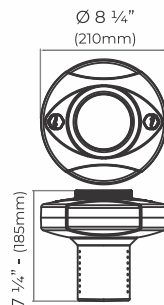

#	DESCRIPTION	CODE
1	Body NPT 1 1/2"	1200004
2	Eyeball rectangular 29/32" X 3/16"	1200003
3	Eyeball Holder	1200002
4	Decorative Face plate	1200001

SEASTAR

POOL CONECTION ACCESORIES

LINER/FIBERGLASS BULKHEAD FITTING

CONCRETE/GUNITE INLET FITTING

CODE: 12002054

#	DESCRIPTION	CODE
1	BODY NPT 1 1/2"	12002054

LINER/FIBERGLASS INLET WITH HOSE CONNECTOR

CONCRETE/GUNITE INLET WITH HOSE CONNECTOR

SEASTAR

POOL CLEANING ACCESSORIES

CHEMICAL DISPENSER 3" TABLETS

CODE: 2100003

VACUUM HOSE

*Hose connectors
Included. (Qty. 2)

- Ø 1 ½" - 25 ft (7.5m)
CODE: 4110275
- Ø 1 ½" - 32 ft (10m)
CODE: 4110210
- Ø 1 ½" - 50ft (15m)
CODE: 4110215
- Ø 1 ½" - 100ft (30m)
CODE: 4110230

STANDARD LEAF RAKE

CODE: 21000027

d = 1 ¼" (32mm) pole

TELESCOPIC POLES

MATERIALS: ALUMINIUM / ABS

Ø 1 ¼" (32mm), LENGTH: 12 ft (3,6m)
CODE: 2100136

SEASTAR

HIDROTHERAPY