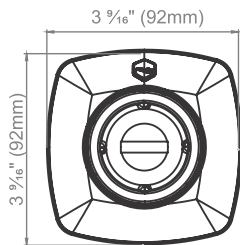

Standard (CODE: 11002017)

* Skimmer body Code: 1110006

SEASTAR

RETURN JETS

Concrete/Gunite / Fiberglass

- Adjustable eye position.
- Round or rectangular eye models.
- Designed for commercial and residential use.
- Fiberglass or concrete/gunite models.
- High impact ABS .
- Rectangular eye ball improves surface sweep.
- Innovative square decorative cover.