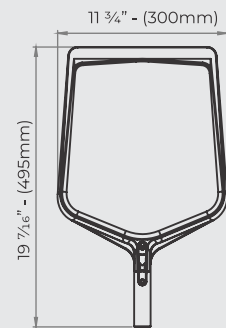

#	DESCRIPTION	CODE
1	Body NPT 1 1/2"	1200004
2	Eyeball rectangular 29/32" X 3/16"	1200003
3	Eyeball Holder	1200002
4	Decorative Face plate	1200001

SEASTAR

POOL CONECTION ACCESORIES

LINER/FIBERGLASS BULKHEAD FITTING

CONCRETE/GUNITE INLET FITTING

CODE: 12002054

#	DESCRIPTION	CODE
1	BODY NPT 1 1/2"	12002054

LINER/FIBERGLASS INLET WITH HOSE CONNECTOR

CONCRETE/GUNITE INLET WITH HOSE CONNECTOR

SEASTAR

POOL CLEANING ACCESSORIES

CHEMICAL DISPENSER 3" TABLETS

CODE: 2100003

VACUUM HOSE

*Hose connectors
Included. (Qty. 2)

- Ø 1 ½" - 25 ft (7.5m)
CODE: 4110275
- Ø 1 ½" - 32 ft (10m)
CODE: 4110210
- Ø 1 ½" - 50ft (15m)
CODE: 4110215
- Ø 1 ½" - 100ft (30m)
CODE: 4110230

STANDARD LEAF RAKE

CODE: 21000027

d = 1 ¼" (32mm) pole

TELESCOPIC POLES

MATERIALS: ALUMINIUM / ABS

Ø 1 ¼" (32mm), LENGTH: 12 ft (3,6m)
CODE: 2100136

SEASTAR

HIDROTHERAPY