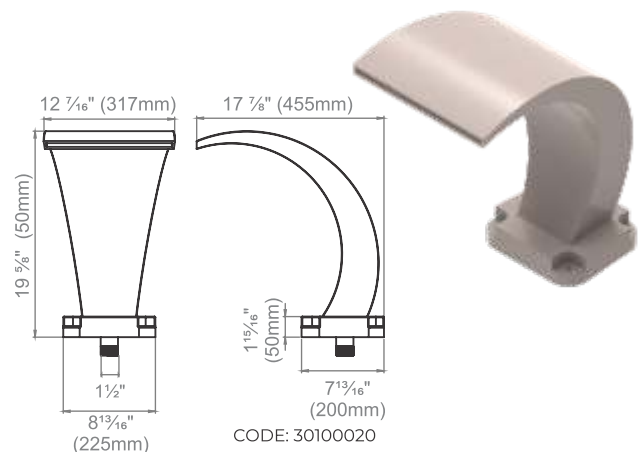

#	DESCRIPTION	CODE
1	Body NPT 1 1/2"	1200004
2	Eyeball rectangular 29/32" X 3/16"	1200003
3	Eyeball Holder	1200002
4	Decorative Face plate	1200001

SEASTAR

POOL CONECTION ACCESORIES

LINER/FIBERGLASS BULKHEAD FITTING

CONCRETE/GUNITE INLET FITTING

CODE: 12002054

#	DESCRIPTION	CODE
1	BODY NPT 1 1/2"	12002054

LINER/FIBERGLASS INLET WITH HOSE CONNECTOR

CONCRETE/GUNITE INLET WITH HOSE CONNECTOR

SEASTAR

POOL CLEANING ACCESSORIES

STANDARD LEAF RAKE

CODE: 21000027

d = 1 ¼" (32mm) pole

TELESCOPIC POLES

MATERIALS: ALUMINIUM / ABS

Ø 1 ¼" (32mm), LENGTH: 12 ft (3,6m)
CODE: 2100136

SEASTAR

HIDROTHERAPY

Cascades

Stainless Steel (304) Cascades

Minimalist

Small Wave

Big Wave

RTM Cascades

SEASTAR[®]

www.seastarpoolaccessories.com