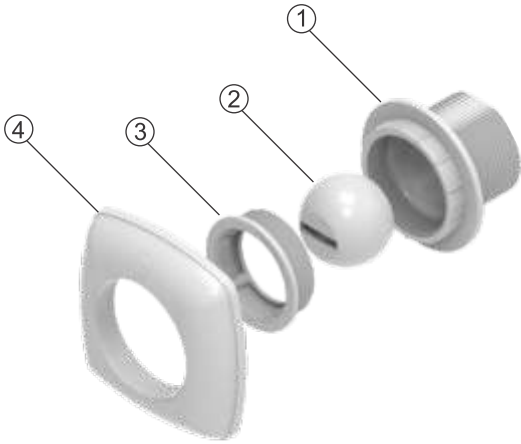

- Designed for commercial and residential use.
- For fiberglass or concrete pools.
- includes stainless steel screws.
- Adjustable collar (Optional).
- Built-in overflow or fill line knock-out.
- Impact-resistant thermoplastic.
- 2" outlet.

Standard (CODE: 11002017)

* Skimmer body Code: 1110006

SEASTAR

RETURN JETS

Concrete/Gunite / Fiberglass

- Adjustable eye position.
- Round or rectangular eye models.
- Designed for commercial and residential use.
- Fiberglass or concrete/gunite models.
- High impact ABS .
- Rectangular eye ball improves surface sweep.
- Innovative square decorative cover.

RETURN JETS REPLACEMENT PARTS

Fiberglass Instalation

#	DESCRIPTION	CODE
1	Nut	1200006
2	Gasket Qty.2	1200005
3	Body NPT 1 1/2"	1200004
4	Eyeball round 1/2"	1200013
5	Eyeball Holder	1200002
6	Decorative Face Plate	1200001

#	DESCRIPTION	CODE
1	Body NPT 1 1/2"	1200004
2	Eyeball rectangular 29/32" X 3/16"	1200003
3	Eyeball Holder	1200002
4	Decorative Face plate	1200001

SEASTAR

POOL CONECTION ACCESORIES

LINER/FIBERGLASS BULKHEAD FITTING