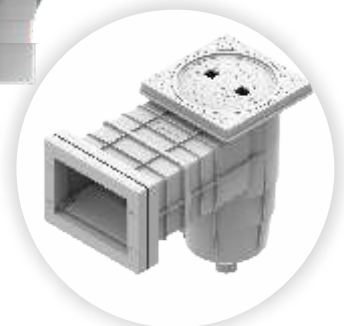

- Designed for commercial and residential use.
- For fiberglass or concrete pools.
- includes stainless steel screws.
- Adjustable collar (Optional).
- Built-in overflow or fill line knock-out.
- Impact-resistant thermoplastic.
- 2" outlet.

Built-in overflow or
fill line knock-out

Vacuum adapter assy. (optional)

Long throat option

SKIMMER REPLACEMENT PARTS

#	DESCRIPTION	CODE
1	Lid	11000013
2	Square Lid frame	11000020
3	Adjustable Collar (Optional)	11000037
4	Basket	11000051
5	Skimmer Body	*
6	Gasket Qty. 2	11000075
7	Mounting Frame	11000082
8	Decorative Cover	11000099
9	Flap	11000105
10	Vacuum adapter Assy (Optional)	1100040