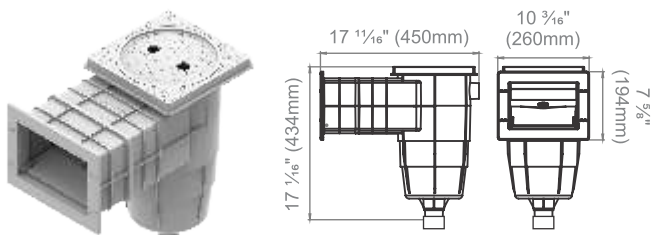

- Designed for commercial and residential use.
- For fiberglass or concrete pools.
- includes stainless steel screws.
- Adjustable collar (Optional).
- Built-in overflow or fill line knock-out.
- Impact-resistant thermoplastic.
- 2" outlet.

Built-in overflow or
fill line knock-out

Vacuum adapter assy. (optional)

Long throat option

SKIMMER REPLACEMENT PARTS

#	DESCRIPTION	CODE
1	Lid	11000013
2	Square Lid frame	11000020
3	Adjustable Collar (Optional)	11000037
4	Basket	11000051
5	Skimmer Body	*
6	Gasket Qty. 2	11000075
7	Mounting Frame	11000082
8	Decorative Cover	11000099
9	Flap	11000105
10	Vacuum adapter Assy (Optional)	1100040

Concrete/Gunite Skimmers

Long throat (CODE: 11002024)

*Skimmer body Code: 1120006

Fiber Glass Swimming Pools Skimmers

Long throat (CODE: 11002000)

* Skimmer body Code: 1100006

Standard (CODE: 11002031)

*Skimmer body Code: 1130006