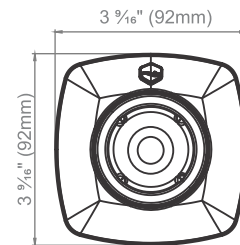

Standard (CODE: 11002017)

* Skimmer body Code: 1110006

SEASTAR

RETURN JETS

Concrete/Gunite / Fiberglass

- Adjustable eye position.
- Round or rectangular eye models.
- Designed for commercial and residential use.
- Fiberglass or concrete/gunite models.
- High impact ABS .
- Rectangular eye ball improves surface sweep.
- Innovative square decorative cover.