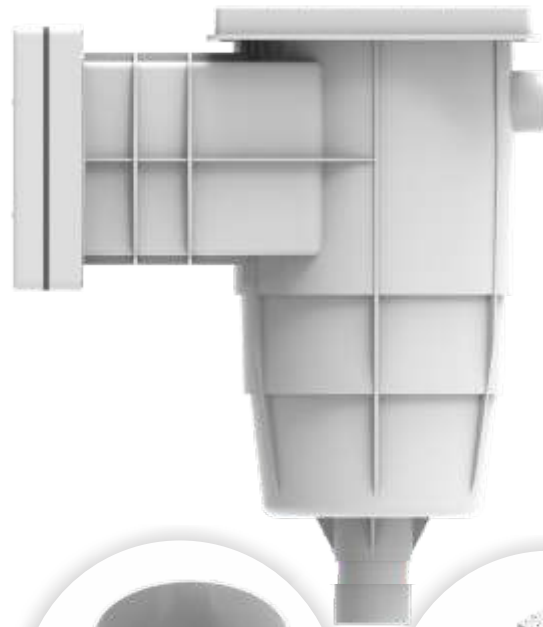

- Designed for commercial and residential use.
- For fiberglass or concrete pools.
- includes stainless steel screws.
- Adjustable collar (Optional).
- Built-in overflow or fill line knock-out.
- Impact-resistant thermoplastic.
- 2" outlet.

Built-in overflow or
fill line knock-out

Vacuum adapter assy. (optional)

Long throat option

SKIMMER REPLACEMENT PARTS

#	DESCRIPTION	CODE
1	Lid	11000013
2	Square Lid frame	11000020
3	Adjustable Collar (Optional)	11000037
4	Basket	11000051
5	Skimmer Body	*
6	Gasket Qty. 2	11000075
7	Mounting Frame	11000082
8	Decorative Cover	11000099
9	Flap	11000105
10	Vacuum adapter Assy (Optional)	1100040

Standard (CODE: 11002017)

* Skimmer body Code: 1110006

SEASTAR

RETURN JETS

Concrete/Gunite / Fiberglass

- Adjustable eye position.
- Round or rectangular eye models.
- Designed for commercial and residential use.
- Fiberglass or concrete/gunite models.
- High impact ABS .
- Rectangular eye ball improves surface sweep.
- Innovative square decorative cover.