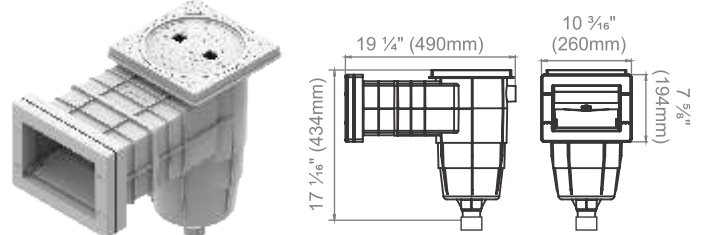

- Designed for commercial and residential use.
- For fiberglass or concrete pools.
- includes stainless steel screws.
- Adjustable collar (Optional).
- Built-in overflow or fill line knock-out.
- Impact-resistant thermoplastic.
- 2" outlet.

Concrete/Gunite Skimmers

Long throat (CODE: 11002024)

*Skimmer body Code: 1120006

Fiber Glass Swimming Pools Skimmers

Long throat (CODE: 11002000)

* Skimmer body Code: 1100006

Standard (CODE: 11002031)

*Skimmer body Code: 1130006

Standard (CODE: 11002017)

* Skimmer body Code: 1110006

SEASTAR

RETURN JETS

Concrete/Gunite / Fiberglass

- Adjustable eye position.
- Round or rectangular eye models.
- Designed for commercial and residential use.
- Fiberglass or concrete/gunite models.
- High impact ABS .
- Rectangular eye ball improves surface sweep.
- Innovative square decorative cover.