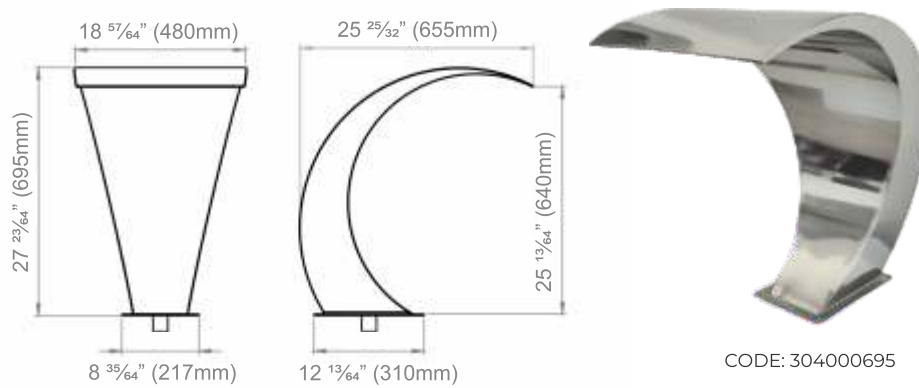

#	DESCRIPTION	CODE
1	Body NPT 1 1/2"	1200004
2	Eyeball rectangular 29/32" X 3/16"	1200003
3	Eyeball Holder	1200002
4	Decorative Face plate	1200001

SEASTAR

POOL CONECTION ACCESORIES

LINER/FIBERGLASS BULKHEAD FITTING

CONCRETE/GUNITE INLET FITTING

CODE: 12002054

#	DESCRIPTION	CODE
1	BODY NPT 1 1/2"	12002054

LINER/FIBERGLASS INLET WITH HOSE CONNECTOR

CONCRETE/GUNITE INLET WITH HOSE CONNECTOR

SEASTAR

POOL CLEANING ACCESSORIES

STANDARD LEAF RAKE

CODE: 21000027

d = 1 ¼" (32mm) pole

TELESCOPIC POLES

MATERIALS: ALUMINIUM / ABS

Ø 1 ¼" (32mm), LENGTH: 12 ft (3,6m)
CODE: 2100136

SEASTAR

HIDROTHERAPY

Cascades

Stainless Steel (304) Cascades

Minimalist

Small Wave

Big Wave

RTM Cascades

SEASTAR[®]

www.seastarpoolaccessories.com