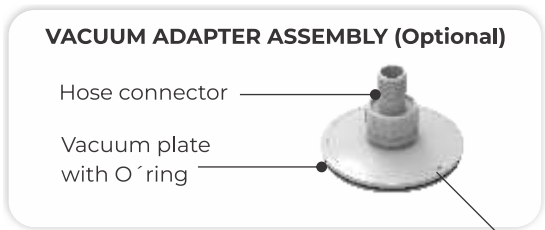

- Designed for commercial and residential use.
- For fiberglass or concrete pools.
- includes stainless steel screws.
- Adjustable collar (Optional).
- Built-in overflow or fill line knock-out.
- Impact-resistant thermoplastic.
- 2" outlet.

Built-in overflow or
fill line knock-out

Vacuum adapter assy. (optional)

Long throat option

SKIMMER REPLACEMENT PARTS

#	DESCRIPTION	CODE
1	Lid	11000013
2	Square Lid frame	11000020
3	Adjustable Collar (Optional)	11000037
4	Basket	11000051
5	Skimmer Body	*
6	Gasket Qty. 2	11000075
7	Mounting Frame	11000082
8	Decorative Cover	11000099
9	Flap	11000105
10	Vacuum adapter Assy (Optional)	1100040