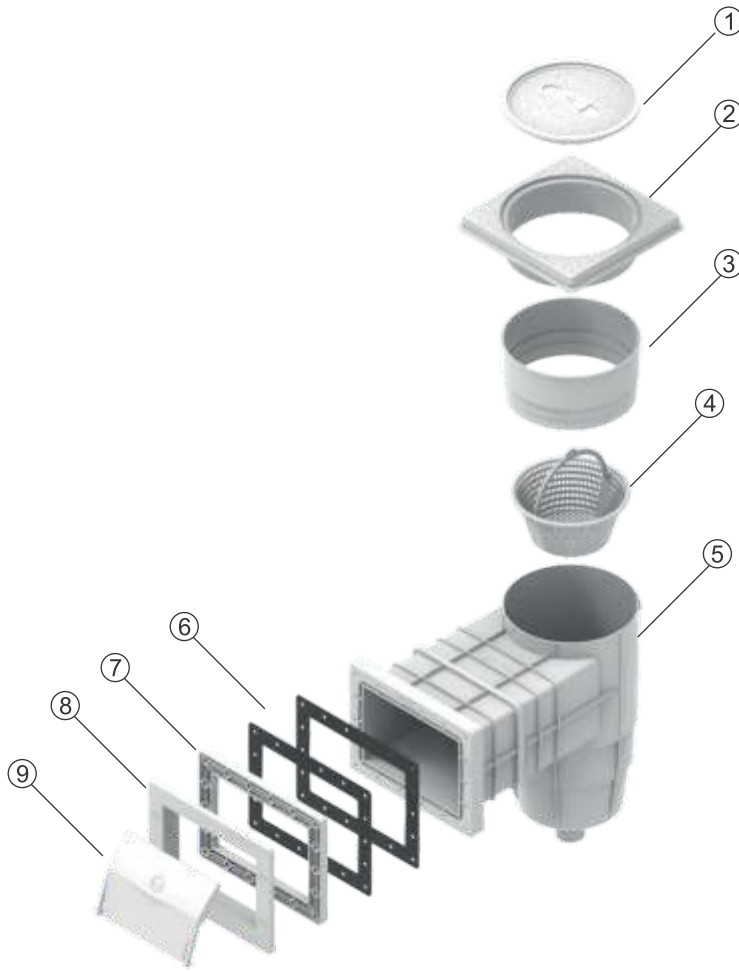

- Designed for commercial and residential use.
- For fiberglass or concrete pools.
- includes stainless steel screws.
- Adjustable collar (Optional).
- Built-in overflow or fill line knock-out.
- Impact-resistant thermoplastic.
- 2" outlet.

Built-in overflow or
fill line knock-out

Vacuum adapter assy. (optional)

Long throat option

SKIMMER REPLACEMENT PARTS

#	DESCRIPTION	CODE
1	Lid	11000013
2	Square Lid frame	11000020
3	Adjustable Collar (Optional)	11000037
4	Basket	11000051
5	Skimmer Body	*
6	Gasket Qty. 2	11000075
7	Mounting Frame	11000082
8	Decorative Cover	11000099
9	Flap	11000105
10	Vacuum adapter Assy (Optional)	1100040

Concrete/Gunite Skimmers

Long throat (CODE: 11002024)

*Skimmer body Code: 1120006

Fiber Glass Swimming Pools Skimmers

Long throat (CODE: 11002000)

* Skimmer body Code: 1100006

Standard (CODE: 11002031)

*Skimmer body Code: 1130006

#	DESCRIPTION	CODE
1	Body NPT 1 1/2"	1200004
2	Eyeball rectangular 29/32" X 3/16"	1200003
3	Eyeball Holder	1200002
4	Decorative Face plate	1200001

SEASTAR

POOL CONECTION ACCESORIES

LINER/FIBERGLASS BULKHEAD FITTING