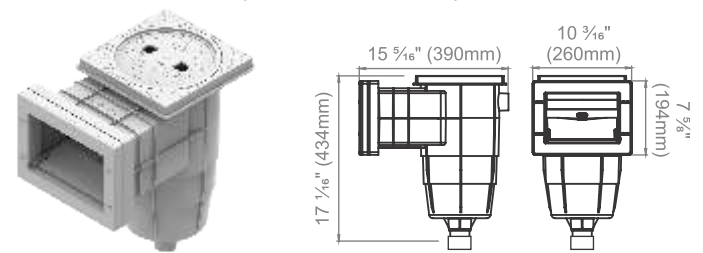

Standard (CODE: 11002017)

* Skimmer body Code: 1110006