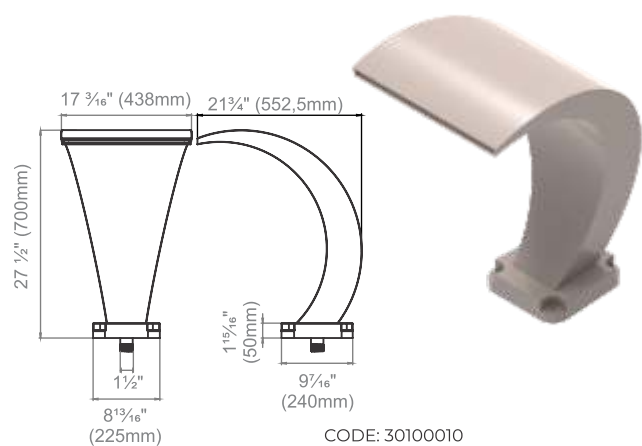

#	DESCRIPTION	CODE
1	Body NPT 1 1/2"	1200004
2	Eyeball rectangular 29/32" X 3/16"	1200003
3	Eyeball Holder	1200002
4	Decorative Face plate	1200001

SEASTAR

POOL CONECTION ACCESORIES

LINER/FIBERGLASS BULKHEAD FITTING

CONCRETE/GUNITE INLET FITTING

CODE: 12002054

#	DESCRIPTION	CODE
1	BODY NPT 1 1/2"	12002054

LINER/FIBERGLASS INLET WITH HOSE CONNECTOR

CONCRETE/GUNITE INLET WITH HOSE CONNECTOR

SEASTAR

POOL CLEANING ACCESSORIES

STANDARD LEAF RAKE

CODE: 21000027

d = 1 ¼" (32mm) pole

TELESCOPIC POLES

MATERIALS: ALUMINIUM / ABS

Ø 1 ¼" (32mm), LENGTH: 12 ft (3,6m)
CODE: 2100136

SEASTAR

HIDROTHERAPY

Cascades

Stainless Steel (304) Cascades

Minimalist

Small Wave

Big Wave

RTM Cascades

SEASTAR[®]

www.seastarpoolaccessories.com