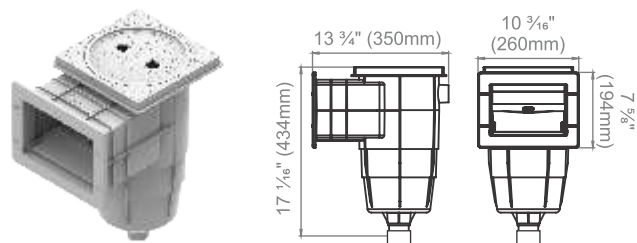

Concrete/Gunite Skimmers

Long throat (CODE: 11002024)

*Skimmer body Code: 1120006

Fiber Glass Swimming Pools Skimmers

Long throat (CODE: 11002000)

* Skimmer body Code: 1100006

Standard (CODE: 11002031)

*Skimmer body Code: 1130006