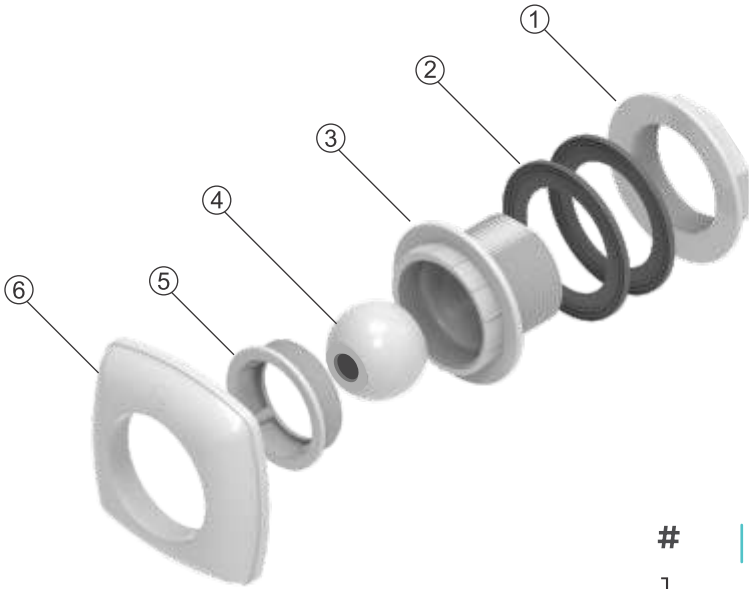

- Designed for commercial and residential use.
- For fiberglass or concrete pools.
- includes stainless steel screws.
- Adjustable collar (Optional).
- Built-in overflow or fill line knock-out.
- Impact-resistant thermoplastic.
- 2" outlet.

Standard (CODE: 11002017)

* Skimmer body Code: 1110006

SEASTAR

RETURN JETS

Concrete/Gunite / Fiberglass

- Adjustable eye position.
- Round or rectangular eye models.
- Designed for commercial and residential use.
- Fiberglass or concrete/gunite models.
- High impact ABS .
- Rectangular eye ball improves surface sweep.
- Innovative square decorative cover.

RETURN JETS REPLACEMENT PARTS

Fiberglass Instalation

#	DESCRIPTION	CODE
1	Nut	1200006
2	Gasket Qty.2	1200005
3	Body NPT 1 1/2"	1200004
4	Eyeball round 1/2"	1200013
5	Eyeball Holder	1200002
6	Decorative Face Plate	1200001

#	DESCRIPTION	CODE
1	Body NPT 1 1/2"	1200004
2	Eyeball rectangular 29/32" X 3/16"	1200003
3	Eyeball Holder	1200002
4	Decorative Face plate	1200001

SEASTAR

POOL CONECTION ACCESORIES

LINER/FIBERGLASS BULKHEAD FITTING