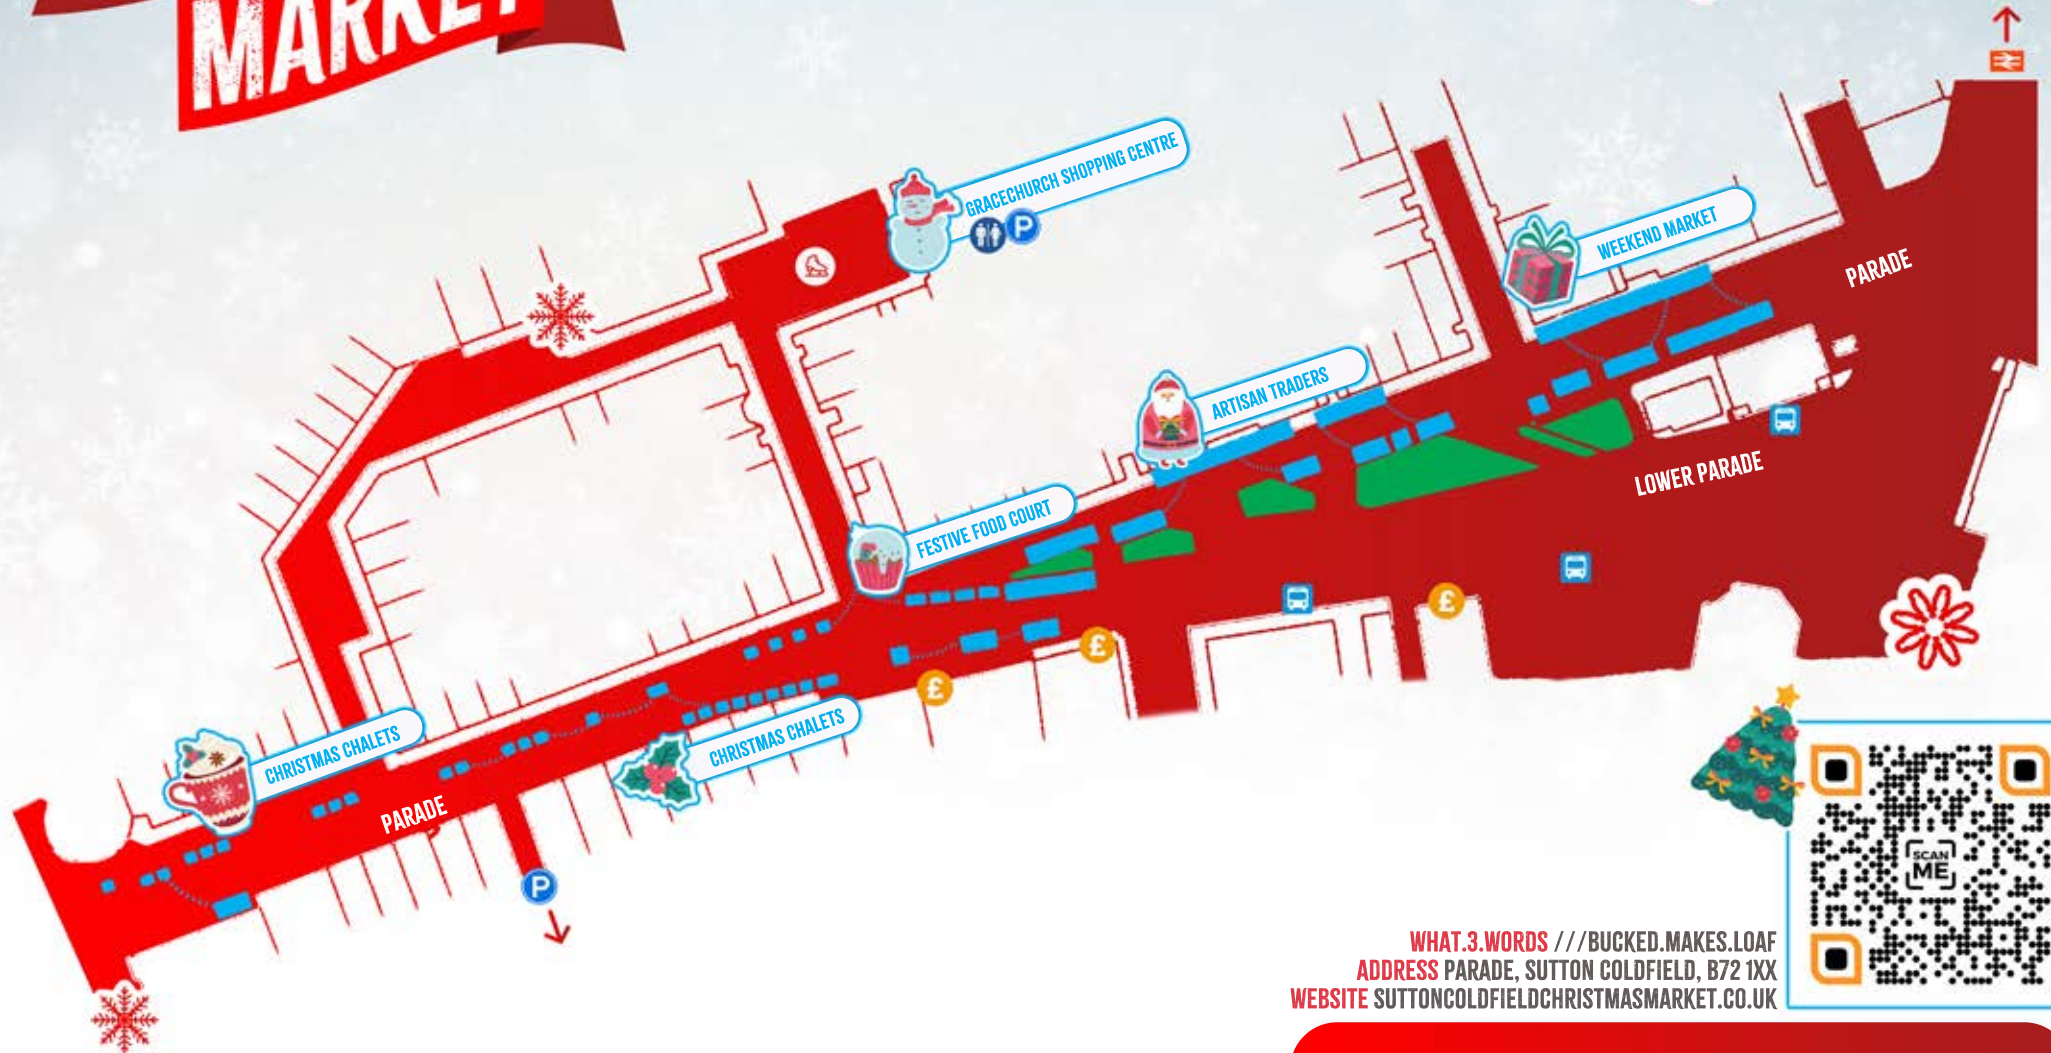

# CHRISTMAS MARKET

**THURSDAY 28TH NOVEMBER  
TO SUNDAY 22ND DECEMBER**

- KEY**
-  CHALETs & STALLS
  -  TOILETS
  -  ATM / BANKS
  -  CAR PARK
  -  TRAIN STATION /// [MOMENT.MENU.LAUNCH](http://MOMENT.MENU.LAUNCH)
  -  BUS STOPS
  -  ICE RINK

**WHAT.3.WORDS** /// [BUCKED.MAKES.LOAF](http://BUCKED.MAKES.LOAF)  
**ADDRESS** PARADE, SUTTON COLDFIELD, B72 1XX  
**WEBSITE** [SUTTONCOLDFIELDCHRISTMASMARKET.CO.UK](http://SUTTONCOLDFIELDCHRISTMASMARKET.CO.UK)

**TO SEE THE FULL TRADER LIST PLEASE SCAN THE QR CODE**