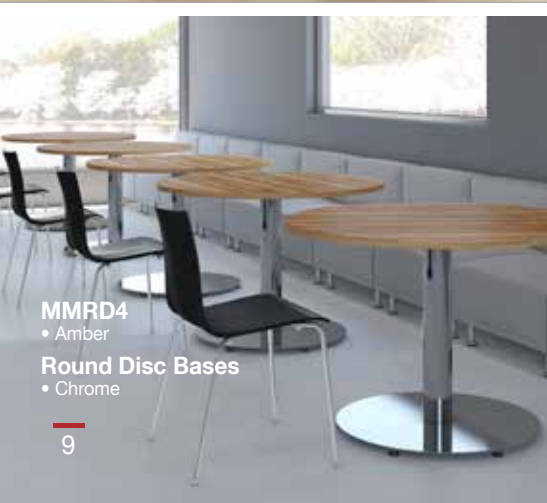

MMCC50

- Driftwood & Majestic White
- Top with optional Power Units

Credenzas

- H11 Handles

MMCC58

- Majestic White & Desert Walnut

MMCC53

- Amber
- Power Bases Silver Plinth
- Top with optional Power Units