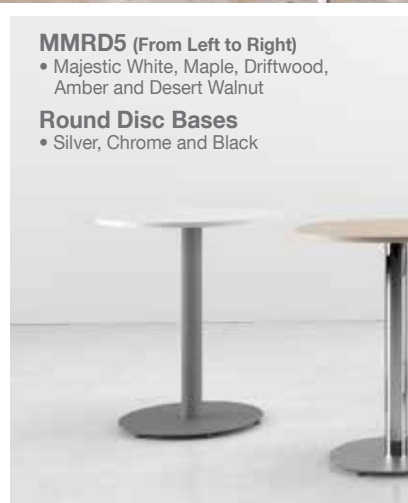

MMRD5 (From Left to Right)

- Majestic White, Maple, Driftwood, Amber and Desert Walnut

Round Disc Bases

- Silver, Chrome and Black