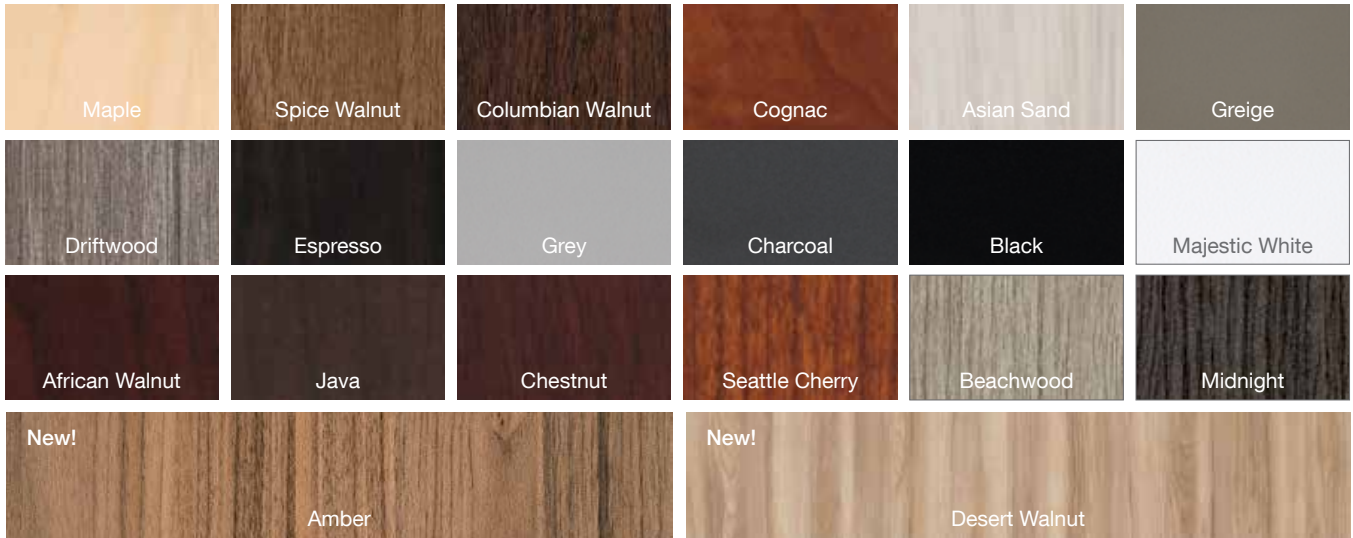

H3S (Silver)

H5S (Silver)

H5B (Black)

H6 (Silver)

H7 (Silver)

H8 (Silver)

H9 (Silver)

H10S (Silver)

H10B (Black)

H11 (Silver)

H14 (Silver)

H30 (Silver)

Grommets

MMGR234S
Silver Grommet

MMGR234B
Black Grommet

Task Lighting (Hutch Accessories)

MCTSKLTX
One Tasklight, and One Grommet

Drawer Interior

9-Ply Birch Wood | Full Extension

Maverick Color Options

Tackboard Fabric Options

Anchorage 2335 / Standard

Cape Cod 3073

Tempest 2120

Metro 3077

Metallation 5118

Sprite 2671

Cadence 5595

Underground 2967 / 25% upcharge

All Renderings, Fabrics and Color samples shown are approximations. For colors or fabric card sample requests, email: orderentry@maverickdesk.com