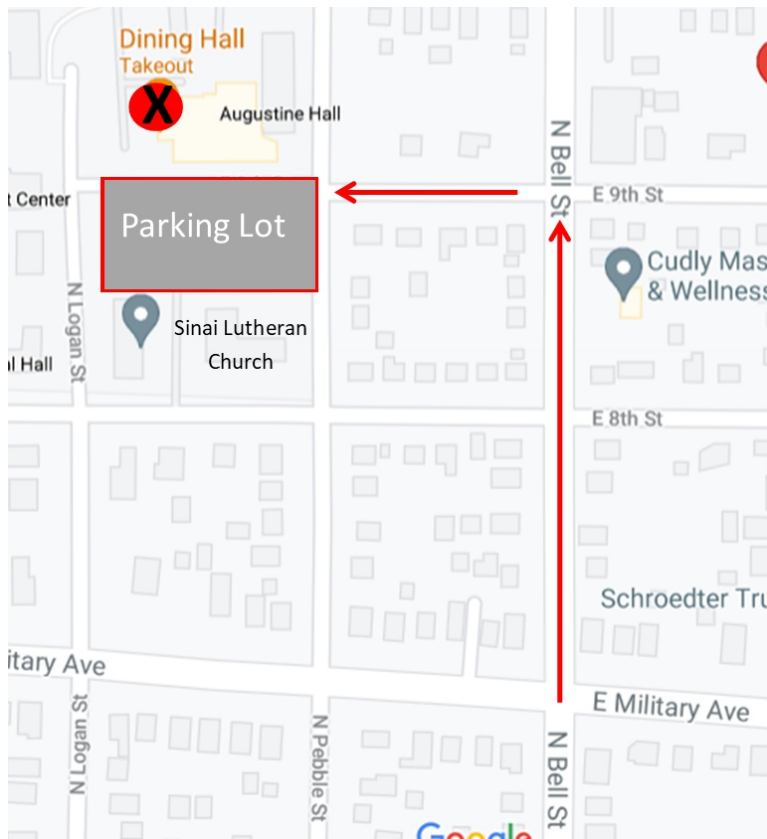

## Driving Directions

You can also use Sinai Lutheran Church's Address as a GPS coordinate, the Parking lot is north of the church.

[950 E 8th St, Fremont NE 68025](https://www.google.com/maps/place/950+E+8th+St,+Fremont,+NE+68025)

Entrance to the Dining Hall is on the Southwest Corner of the Dining Hall

### **FROM OMAHA**

- Take HWY 275 to the Military Ave Exit
- Take Military Ave West to Bell St (Second stop Light)
- Turn Right (North) on Bell
- Go North on Bell to 9th St
- Turn Left on 9th St.
- 9th street will dead-end at the parking lot between the College and Sinai Lutheran Church.
- The Entrance to the Dining Hall is on the southwest end of the building

### **From Lincoln or Hooper**

- Take HWY 77 to Military Ave St
- Take Military Ave East to Bell St (4 stop Light)
- Turn Left (North) on Bell
- Go North on Bell to 9th St
- Turn Left on 9th St.
- 9th street will dead-end at the parking lot between the College and Sinai Lutheran Church.
- The Entrance to the Dining Hall is on the southwest end of the building