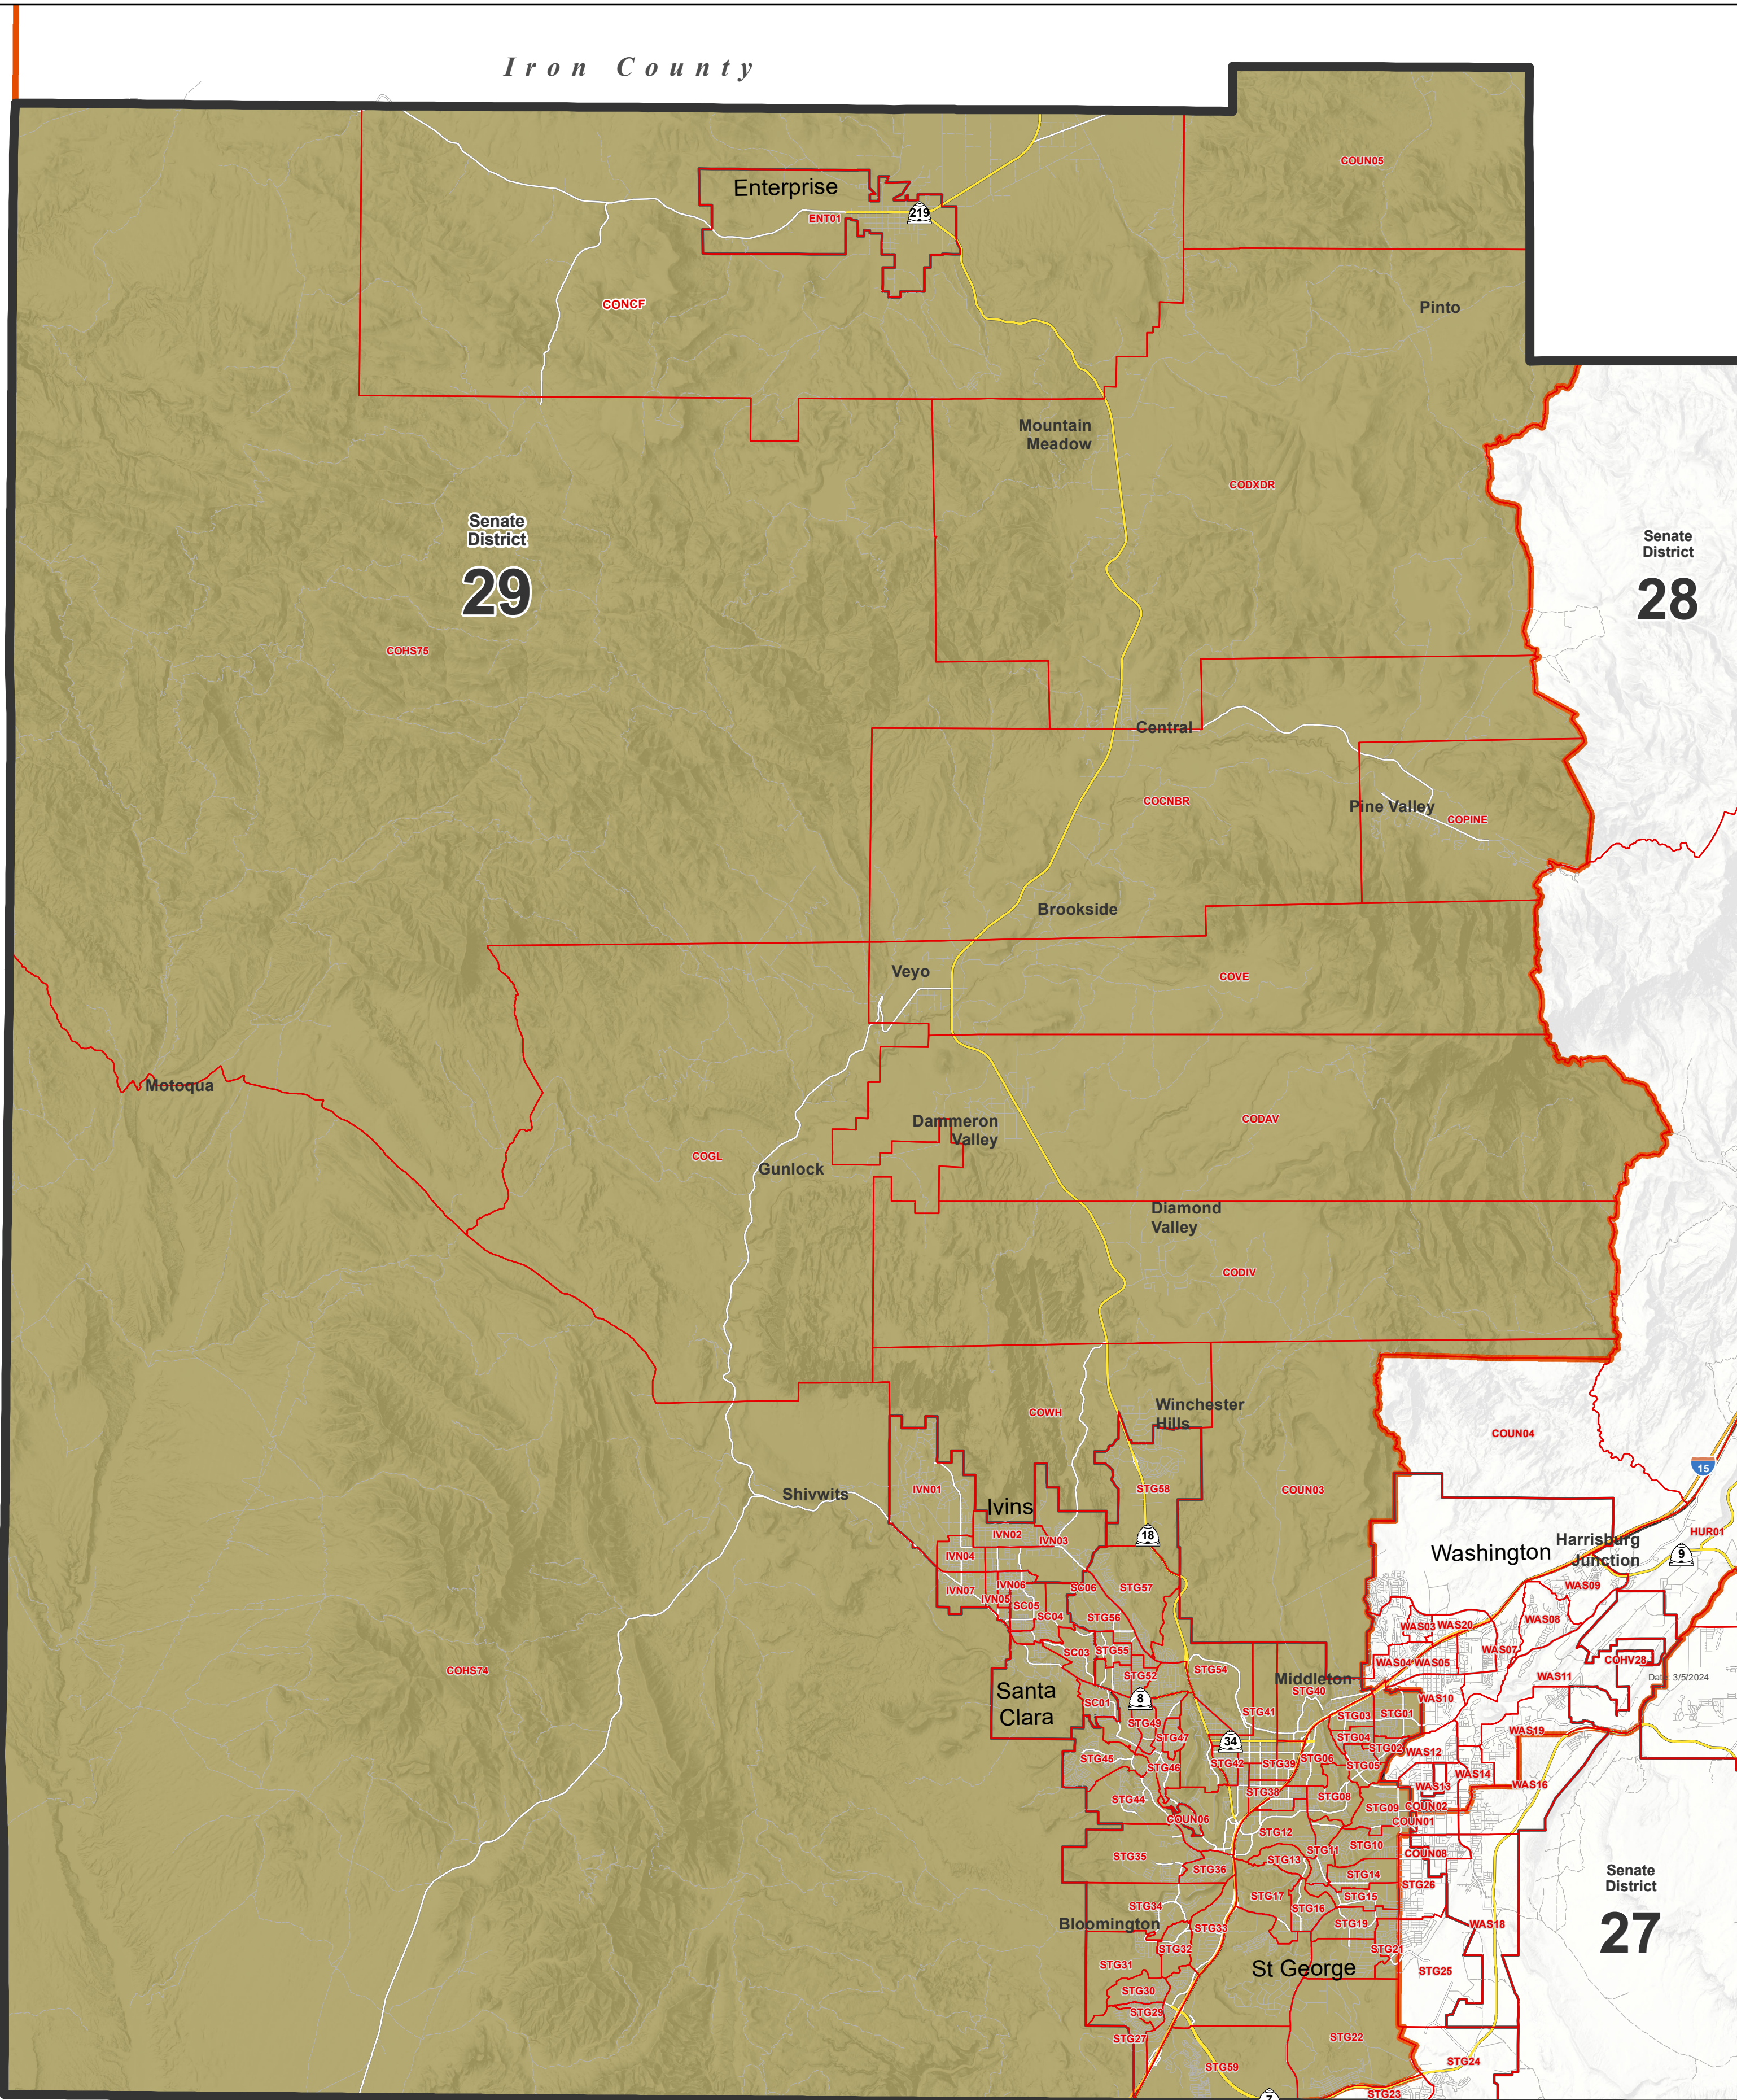

Utah State Senate District 29

Washington County

Legend

- Voting Precincts
- Municipalities

- Senate Districts
- Senate District 29

Iron County

NEVADA

ARIZONA

Senate District 29

Senate District 28

Senate District 27

Date: 3/5/2024