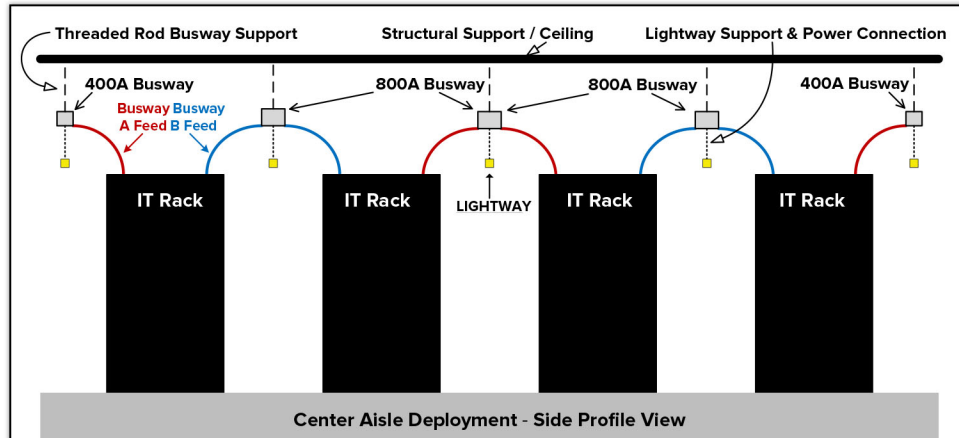

FAST & FLEXIBLE INSTALLATION

PLENUM RATED BOX

BUSWAY TAP BOX

ROOMSIDE VENTED BOX

Continuous channel Construction allows Lightway to be easily hung anywhere
 Various hangers and mounting brackets are available based on your specific requirements

LIGHTWAY LED AISLE ILLUMINATION

Close-up view of the end cap

PERFORMANCE

LENGTH	CCT	CRI	WATTS	LUMENS	EFFICACY
Per 4 ft.	5000K	80	5-8/ft.	720-1100/ft.	135.6

APPROVALS

Complies with UL1598 and CSA22.2

- >> Best In Class LEDs With 3000K, 3500K, 4000K, 5000K (80 or 95 CRI)
- >> Voltage: 120-277V (50/60hz)
- >> Proprietary Frosted Acrylic Lens Eliminates Pixilation Of LEDs

Lightway Installation - Front Elevation View

CENTER AISLE DEPLOYMENT™

MAXIMIZE EFFICIENCY VIA BUSWAY LAYOUT

Center-Aisle Placement of Busway CapEx Benefits

- >> Consolidate Power & Lighting In A Single Vertical Plane
- >> Separation Of Power From Data And/Or Mechanical/HVAC
- >> Cost Savings By Doubling Ampacity Of Center-Aisle Runs, Allowing For Fewer Runs Of Busway And Faster Installation
- >> Eliminate The Need For Dedicated Transformers, Panels, Conduit, And Wire