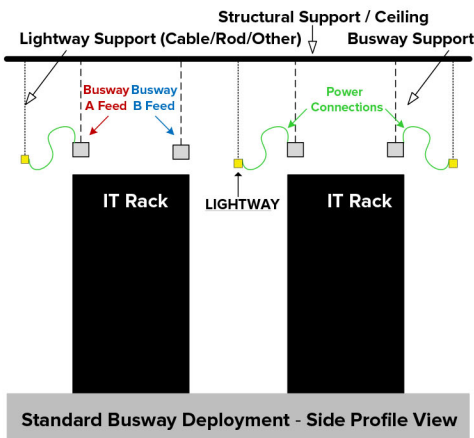

FAST & FLEXIBLE INSTALLATION

PLENUM RATED BOX

BUSWAY TAP BOX

ROOMSIDE VENTED BOX

Continuous channel Construction allows Lightway to be easily hung anywhere
 Various hangers and mounting brackets are available based on your specific requirements

LIGHTWAY LED AISLE ILLUMINATION

Close-up view of the end cap

PERFORMANCE

LENGTH	CCT	CRI	WATTS	LUMENS	EFFICACY
Per 4 ft.	5000K	80	5-8/ft.	720-1100/ft.	135.6

APPROVALS

Complies with UL1598 and CSA22.2

- >> Best In Class LEDs With 3000K, 3500K, 4000K, 5000K (80 or 95 CRI)
- >> Voltage: 120-277V (50/60hz)
- >> Proprietary Frosted Acrylic Lens Eliminates Pixilation Of LEDs

Lightway Installation - Front Elevation View

CENTER AISLE DEPLOYMENT™

MAXIMIZE EFFICIENCY VIA BUSWAY LAYOUT

Center-Aisle Placement of Busway CapEx Benefits

- >> Consolidate Power & Lighting In A Single Vertical Plane
- >> Separation Of Power From Data And/Or Mechanical/HVAC
- >> Cost Savings By Doubling Ampacity Of Center-Aisle Runs, Allowing For Fewer Runs Of Busway And Faster Installation
- >> Eliminate The Need For Dedicated Transformers, Panels, Conduit, And Wire