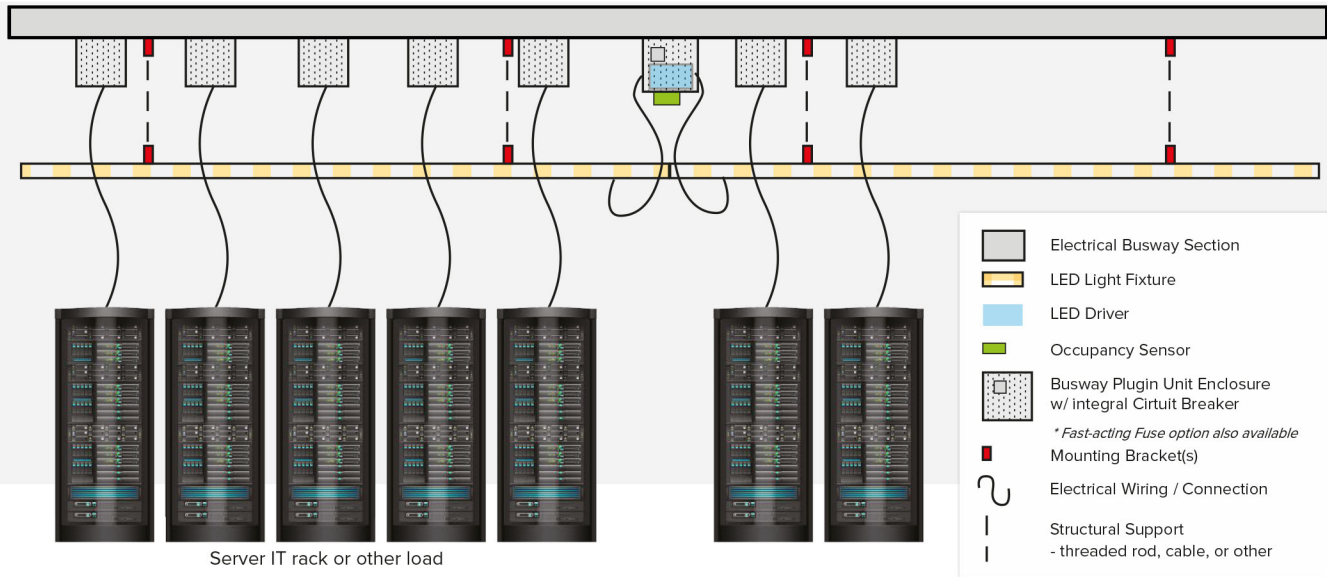

FAST & FLEXIBLE INSTALLATION

PLENUM RATED BOX

BUSWAY TAP BOX

ROOMSIDE VENTED BOX

Continuous channel Construction allows Lightway to be easily hung anywhere
 Various hangers and mounting brackets are available based on your specific requirements

LIGHTWAY LED AISLE ILLUMINATION

Close-up view of the end cap

PERFORMANCE

LENGTH	CCT	CRI	WATTS	LUMENS	EFFICACY
Per 4 ft.	5000K	80	5-8/ft.	720-1100/ft.	135.6

APPROVALS

Complies with UL1598 and CSA22.2

- >> Best In Class LEDs With 3000K, 3500K, 4000K, 5000K (80 or 95 CRI)
- >> Voltage: 120-277V (50/60hz)
- >> Proprietary Frosted Acrylic Lens Eliminates Pixilation Of LEDs

Lightway Installation - Front Elevation View

CENTER AISLE DEPLOYMENT™

MAXIMIZE EFFICIENCY VIA BUSWAY LAYOUT

Center-Aisle Placement of Busway CapEx Benefits

- >> Consolidate Power & Lighting In A Single Vertical Plane
- >> Separation Of Power From Data And/Or Mechanical/HVAC
- >> Cost Savings By Doubling Ampacity Of Center-Aisle Runs, Allowing For Fewer Runs Of Busway And Faster Installation
- >> Eliminate The Need For Dedicated Transformers, Panels, Conduit, And Wire