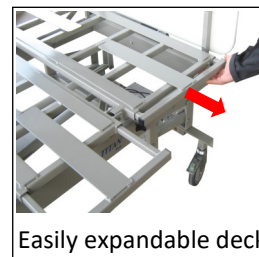

Titan 3600E

Bariatric Bed Frame with Integrated Width Expansion

Features

- Easily expandable deck, 36" to 42" to 48", eases doorway access
- Full articulation including Trendelenberg, Reverse Trendelenberg, Cardio
- Linak actuators provide quiet, smooth operation
- Battery back-up
- 5" locking and steer casters for security and easy transport
- Durable PVC head and footboards eliminate chips, cracks and breaks
- High density modular foam mattress can be configured to each bed width
- 750 lb. Capacity
- Accessories: in-bed scale, trapeze, air mattress system.

Specifications:

Sleep deck width: adjustable to 36", 42" and 48"

Sleep deck length: 84"

281-324-1992