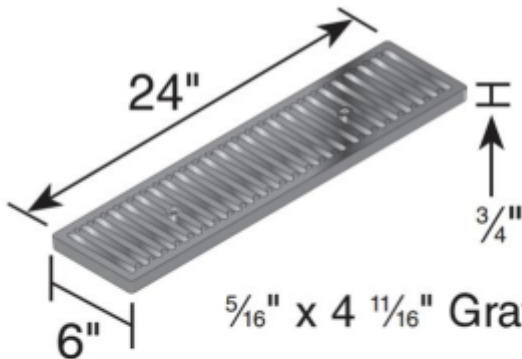

(949) 438-7535

WWW.WICKETTS-DURAFLOW.COM

Number	Series ADA Ductile Iron Slotted Grate

Manufacturer DURAFLOW	Specification DUCTILE IRON SLOTTED TRENCH DRAIN GRATE " D" CLASS HEAVY DUTY SUPPLIED BY WICKETTS-DURAFLOW