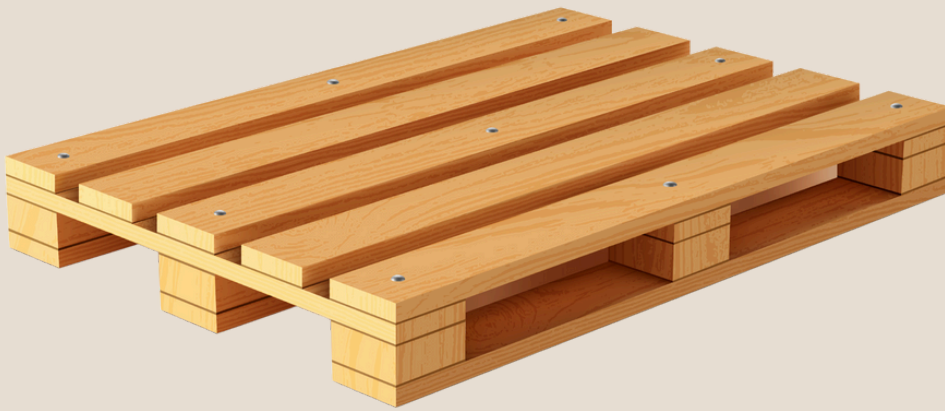

20 Ft. CONTAINER:

Double Charge (600x600mm)

Container Packing Details

Sr.No	Size	PALLET PER CONTAINER	BOX PER CONT	SQ. MTR PER CONTAINER
1	600x600mm	24	1000	1440

Empty Pallet:

Slab Porcelain Tiles (1200x1200 MM, 1200x1800 MM, 1200X2400 MM, 800X2400 MM, 800X300 MM)