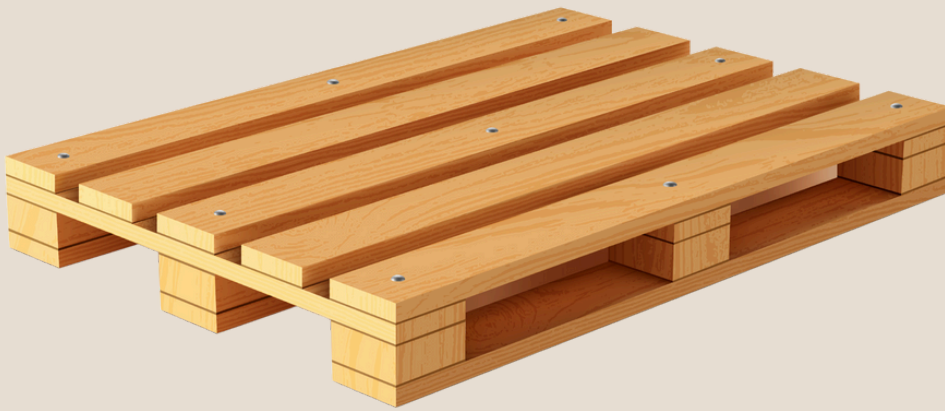

Our packaging minimizes breakage by securely wrapping each box of tiles in cartons and shrink Wrap. Boxes are loaded onto Pallets and strapped tightly. Experienced personnel oversee container stuffing for optimal loading.

Size :

600x600MM | 600x1200MM | 300x300MM | 300x450MM | 300x600MM | 200x300MM | 200x1200MM | 1200x1200MM | 1200x1800MM | 1200x2400MM | 800x800MM | 800x1200MM | 800x1600MM

Empty Pallet:

Wall Tile (200x300MM, 250X375MM, 300X450MM, 300X600MM)